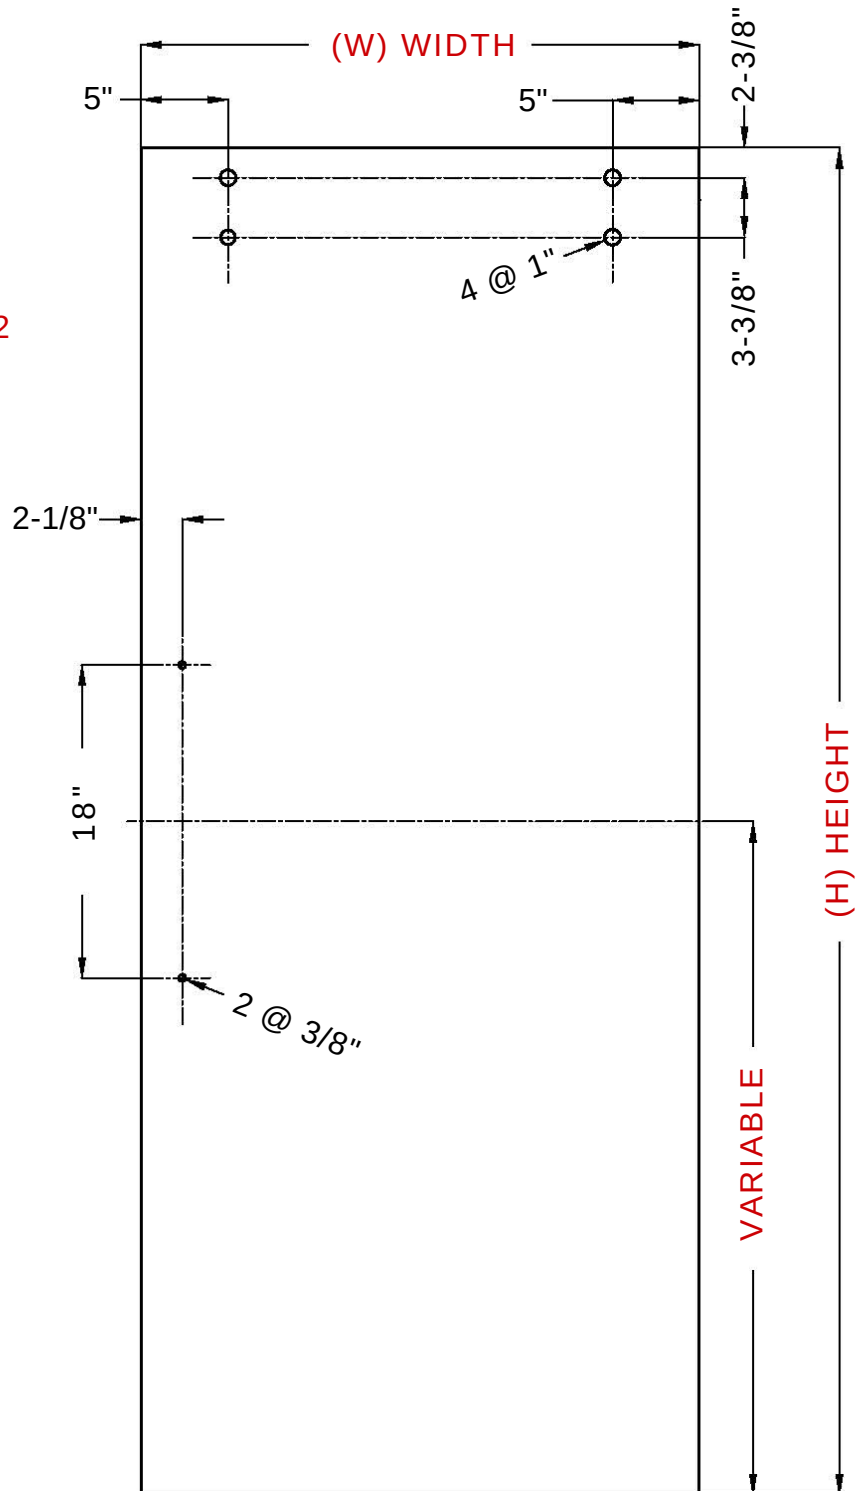

## MONTAGE

**EUROGLIDE FRAMELESS SINGLE SLIDING SHOWER DOOR**

### Glass Width Formula

overall width divided by 2 plus 2" equals door width

### Overall Width

70" divided by 2 = 35"  
 35" plus 2" = 37"  
 37" Door Width

## Glass Width Formula

overall width divided by 2  
minus 1/2" equals  
fixed panel width