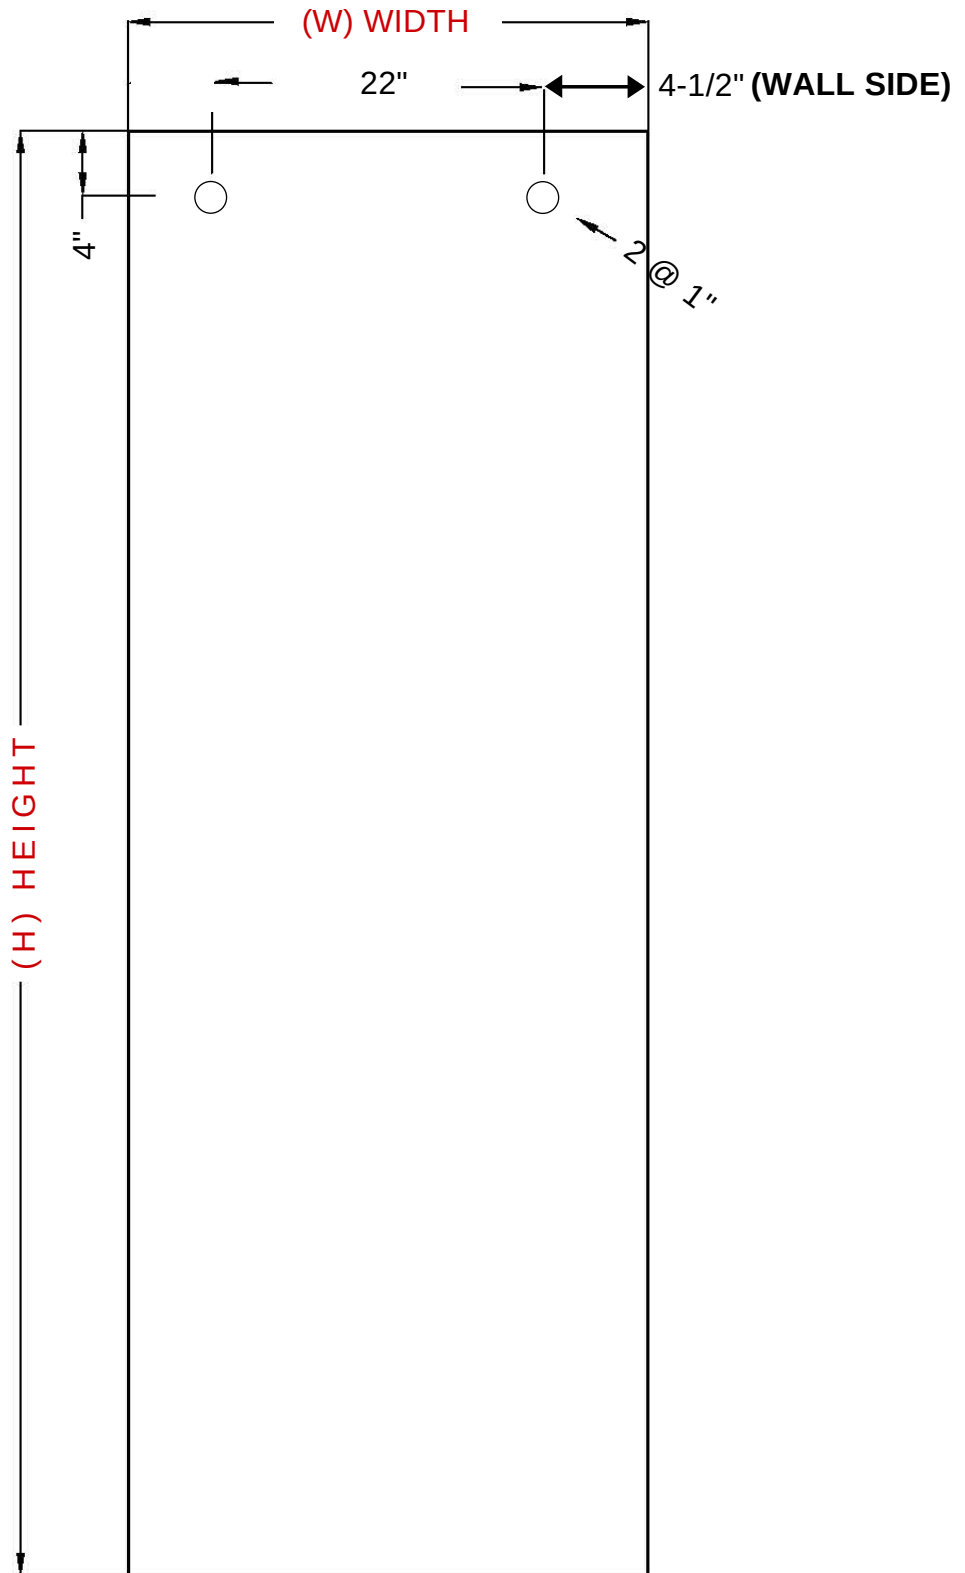

Glass Fabrication - Fixed Panel

Glass Width Formula

overall width divided by 2
minus 1/2" equals
fixed panel width

Example For 70" Overall Width

70" divided by 2 = 35"
35" minus 1/2" = 34-1/2"
34-1/2" Fixed Panel Width

Glass Height Formula

overall height minus 1/4"
equals fixed panel height

Example For 76" Overall Height

76" minus 1/4" = 75 3/4"
75-3/4" Fixed Panel Height

- Model: Montage KD60 & KD72
- Glass Thickness for KD60: 10mm (3/8")
- Glass Thickness for KD72: 10mm (3/8") or 12mm (1/2")
- Maximum Fixed Panel Height: 83-3/4"
- Edge work: Flat polish on all sides