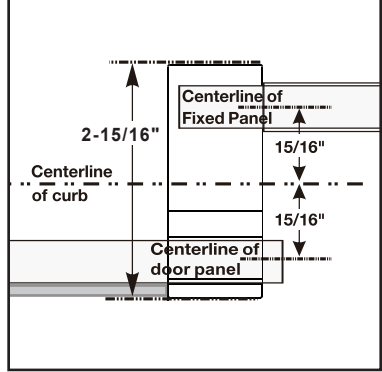

CONFIGURATIONS

exterior or interior door capability

FOOTPRINT FOR DOOR ON INSIDE USING ALUMINUM WATER GUARD

FOOTPRINT FOR DOOR ON OUTSIDE USING ALUMINUM WATER GUARD

FOOTPRINT FOR DOOR ON OUTSIDE USING POLYCARBONATE L-SEAL