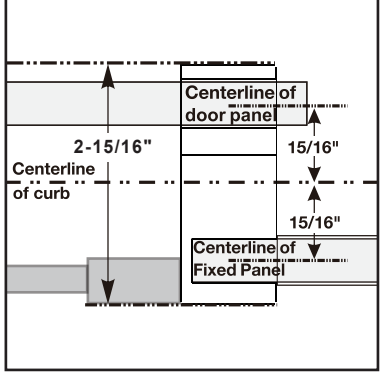

FOOTPRINT FOR DOOR ON INSIDE USING ALUMINUM WATER GUARD