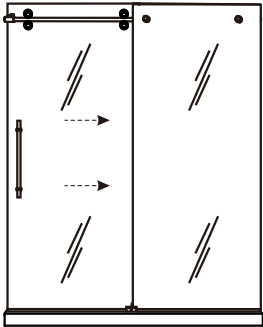

CONFIGURATIONS

exterior or interior door capability

FOOTPRINT FOR DOOR ON INSIDE USING ALUMINUM WATER GUARD

FOOTPRINT FOR DOOR ON OUTSIDE USING ALUMINUM WATER GUARD

FOOTPRINT FOR DOOR ON OUTSIDE USING POLYCARBONATE L-SEAL

- | | |
|-----------------------|--------------------------|
| 1) wall bracket | 9) V-seal |
| 2) safety bumper | 10) handle |
| 3) fixed panel holder | 11) aluminum u-channel |
| 4) roller | 12) 1/4" shims |
| 5) track | 13) bottom guide |
| 6) door panel | 14) end block |
| 7) F-seal | 15) aluminum water guard |
| 8) fixed panel | 16) L-seal |