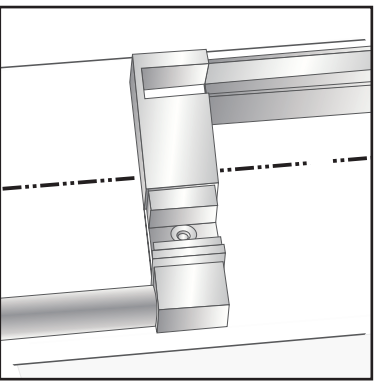

CONFIGURATIONS

exterior or interior door capability

FOOTPRINT FOR DOOR ON INSIDE USING ALUMINUM WATER GUARD

FOOTPRINT FOR DOOR ON OUTSIDE USING ALUMINUM WATER GUARD

FOOTPRINT FOR DOOR ON OUTSIDE USING POLYCARBONATE L-SEAL

- | | |
|-----------------------|--------------------------|
| 1) wall bracket | 9) V-seal |
| 2) safety bumper | 10) handle |
| 3) fixed panel holder | 11) aluminum u-channel |
| 4) roller | 12) 1/4" shims |
| 5) track | 13) bottom guide |
| 6) door panel | 14) end block |
| 7) F-seal | 15) aluminum water guard |
| 8) fixed panel | 16) L-seal |