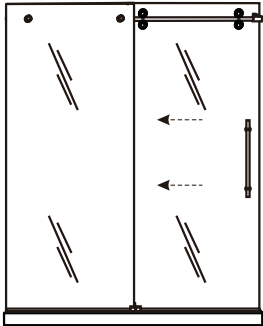

CONFIGURATIONS

exterior or interior door capability

FOOTPRINT FOR DOOR ON INSIDE USING ALUMINUM WATER GUARD

FOOTPRINT FOR DOOR ON OUTSIDE USING ALUMINUM WATER GUARD

FOOTPRINT FOR DOOR ON OUTSIDE USING POLYCARBONATE L-SEAL

- | | |
|-----------------------|--------------------------|
| 1) wall bracket | 9) V-seal |
| 2) safety bumper | 10) handle |
| 3) fixed panel holder | 11) aluminum u-channel |
| 4) roller | 12) 1/4" shims |
| 5) track | 13) bottom guide |
| 6) door panel | 14) end block |
| 7) F-seal | 15) aluminum water guard |
| 8) fixed panel | 16) L-seal |