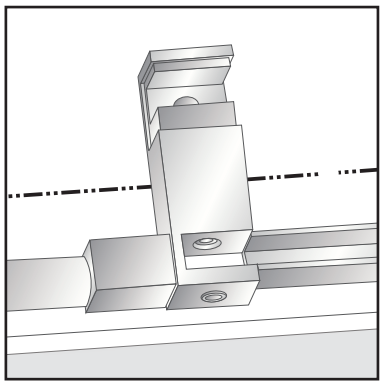

HOSPITALITY DIVISION
eurotech
LUXURY SHOWER DOORS

MONTAGE

EUROGLIDE FRAMELESS SINGLE SLIDING SHOWER DOOR

Eurotech Showers

Hospitality Division
23532 Commerce Center Dr.,
Building B
Laguna Hills, CA 92653
949-716-4099
eurotechshowershospitality.com

CONFIGURATIONS

exterior or interior door capability

FOOTPRINT FOR DOOR ON INSIDE USING ALUMINUM WATER GUARD

FOOTPRINT FOR DOOR ON OUTSIDE USING ALUMINUM WATER GUARD

FOOTPRINT FOR DOOR ON OUTSIDE USING POLYCARBONATE L-SEAL