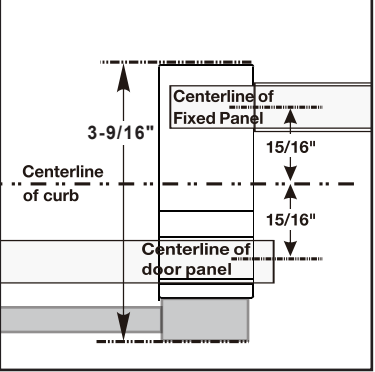

CONFIGURATIONS

exterior or interior door capability

FOOTPRINT FOR DOOR ON INSIDE USING ALUMINUM WATER GUARD

FOOTPRINT FOR DOOR ON OUTSIDE USING ALUMINUM WATER GUARD

FOOTPRINT FOR DOOR ON OUTSIDE USING POLYCARBONATE L-SEAL