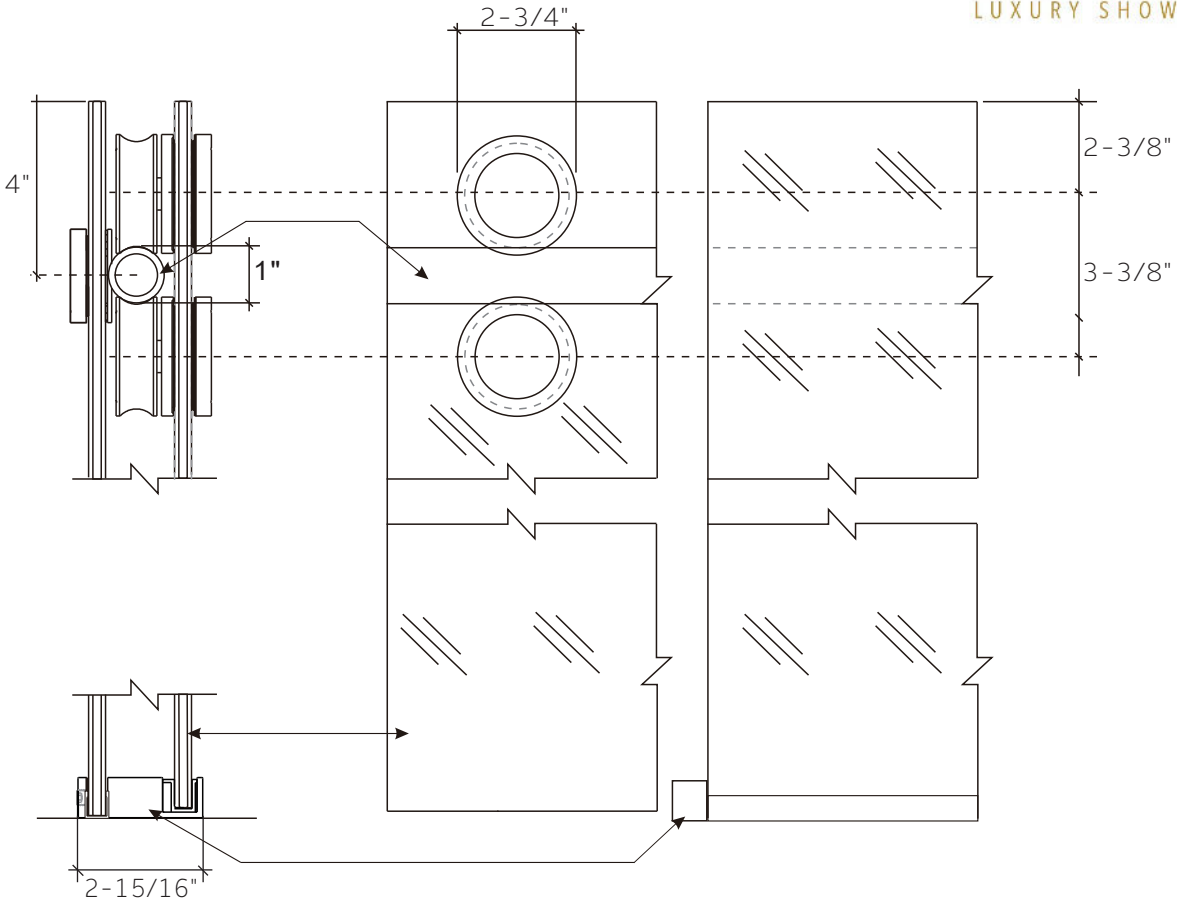

CONFIGURATIONS

exterior or interior door capability

FOOTPRINT FOR DOOR ON INSIDE USING ALUMINUM WATER GUARD

FOOTPRINT FOR DOOR ON OUTSIDE USING ALUMINUM WATER GUARD

FOOTPRINT FOR DOOR ON OUTSIDE USING POLYCARBONATE L-SEAL

- | | |
|-----------------------|--------------------------|
| 1) wall bracket | 9) V-seal |
| 2) safety bumper | 10) handle |
| 3) fixed panel holder | 11) aluminum u-channel |
| 4) roller | 12) 1/4" shims |
| 5) track | 13) bottom guide |
| 6) door panel | 14) end block |
| 7) F-seal | 15) aluminum water guard |
| 8) fixed panel | 16) L-seal |