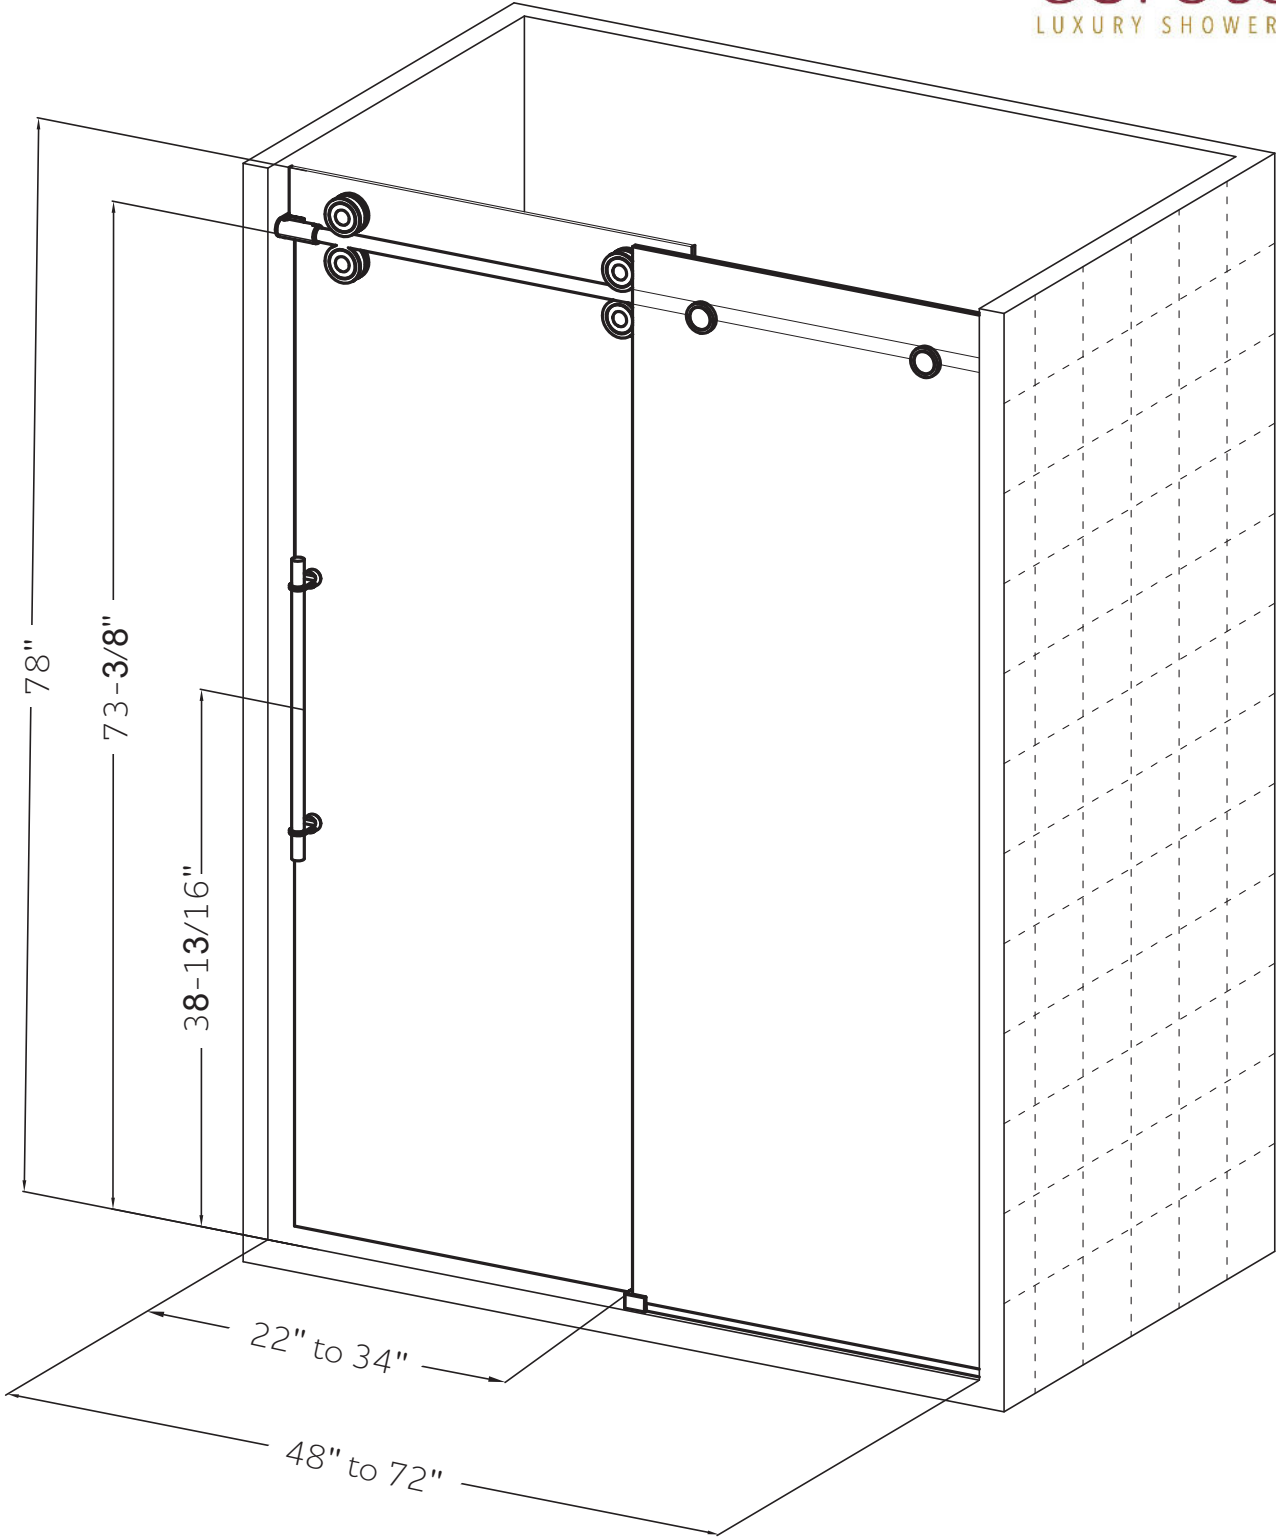

HOSPITALITY DIVISION
eurotech
LUXURY SHOWER DOORS

MONTAGE

EUROGLIDE FRAMELESS SINGLE SLIDING SHOWER DOOR

Eurotech Showers

Hospitality Division
23532 Commerce Center Dr.,
Building B
Laguna Hills, CA 92653
949-716-4099
eurotechshowershospitality.com

CONFIGURATIONS

exterior or interior door capability

FOOTPRINT FOR DOOR ON INSIDE USING ALUMINUM WATER GUARD

FOOTPRINT FOR DOOR ON OUTSIDE USING ALUMINUM WATER GUARD

FOOTPRINT FOR DOOR ON OUTSIDE USING POLYCARBONATE L-SEAL

- | | |
|-----------------------|--------------------------|
| 1) wall bracket | 9) V-seal |
| 2) safety bumper | 10) handle |
| 3) fixed panel holder | 11) aluminum u-channel |
| 4) roller | 12) 1/4" shims |
| 5) track | 13) bottom guide |
| 6) door panel | 14) end block |
| 7) F-seal | 15) aluminum water guard |
| 8) fixed panel | 16) L-seal |