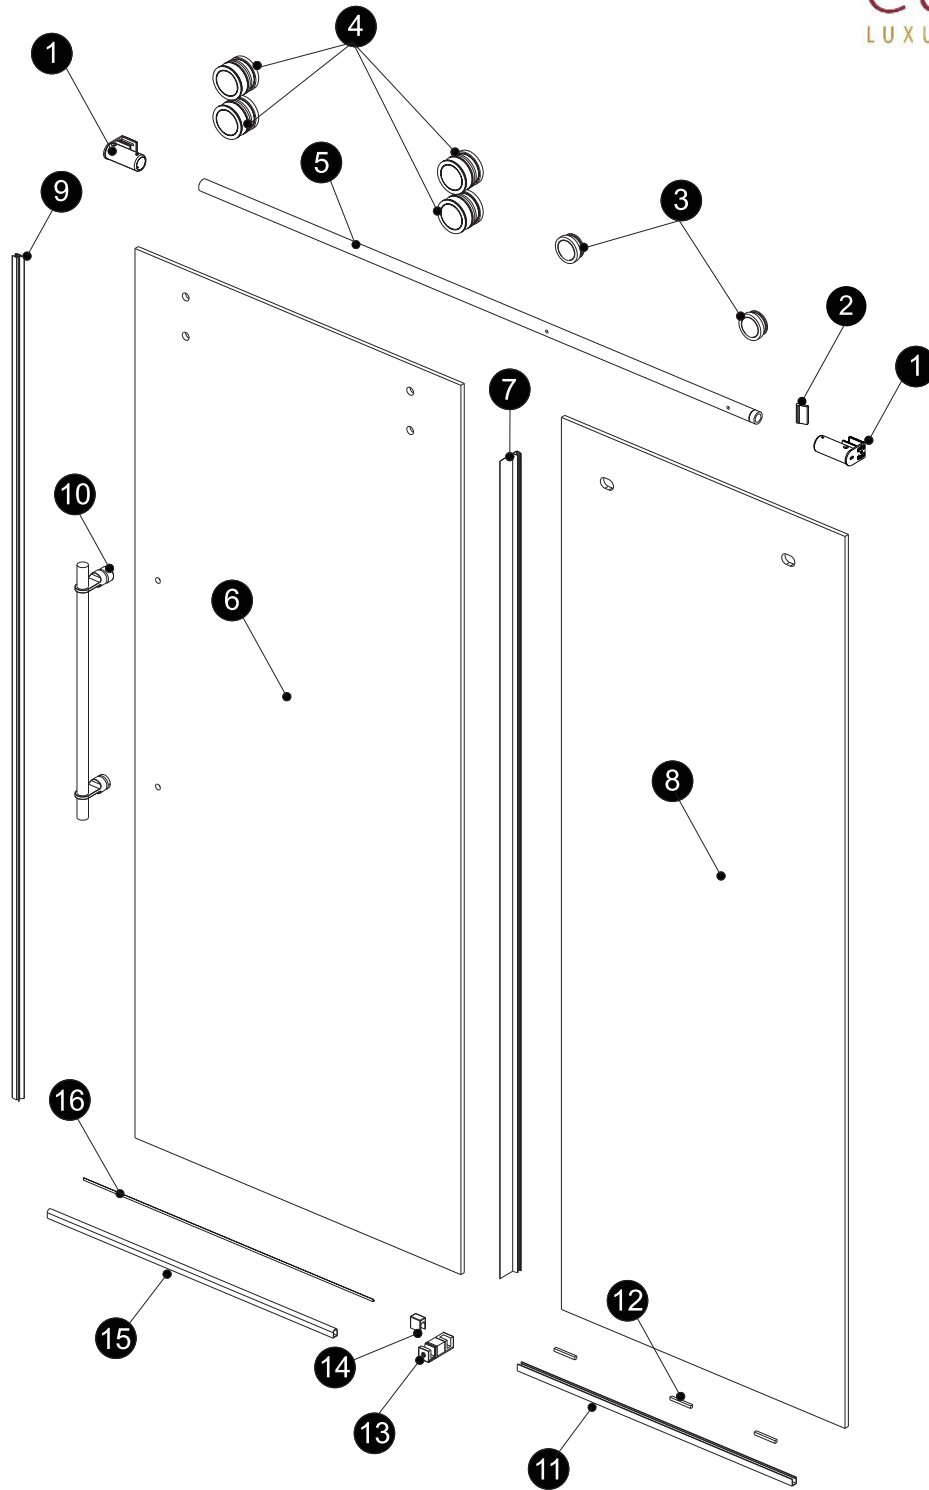

CONFIGURATIONS

exterior or interior door capability

FOOTPRINT FOR DOOR ON INSIDE USING ALUMINUM WATER GUARD

FOOTPRINT FOR DOOR ON OUTSIDE USING ALUMINUM WATER GUARD

FOOTPRINT FOR DOOR ON OUTSIDE USING POLYCARBONATE L-SEAL

- | | |
|-----------------------|--------------------------|
| 1) wall bracket | 9) V-seal |
| 2) safety bumper | 10) handle |
| 3) fixed panel holder | 11) aluminum u-channel |
| 4) roller | 12) 1/4" shims |
| 5) track | 13) bottom guide |
| 6) door panel | 14) end block |
| 7) F-seal | 15) aluminum water guard |
| 8) fixed panel | 16) L-seal |