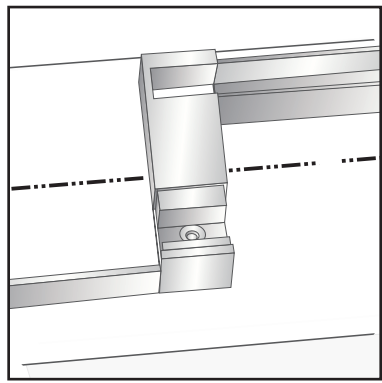

CONFIGURATIONS

exterior or interior door capability

FOOTPRINT FOR DOOR ON INSIDE USING ALUMINUM WATER GUARD

FOOTPRINT FOR DOOR ON OUTSIDE USING ALUMINUM WATER GUARD

FOOTPRINT FOR DOOR ON OUTSIDE USING POLYCARBONATE L-SEAL

- | | |
|-----------------------|--------------------------|
| 1) wall bracket | 9) V-seal |
| 2) safety bumper | 10) handle |
| 3) fixed panel holder | 11) aluminum u-channel |
| 4) roller | 12) 1/4" shims |
| 5) track | 13) bottom guide |
| 6) door panel | 14) end block |
| 7) F-seal | 15) aluminum water guard |
| 8) fixed panel | 16) L-seal |