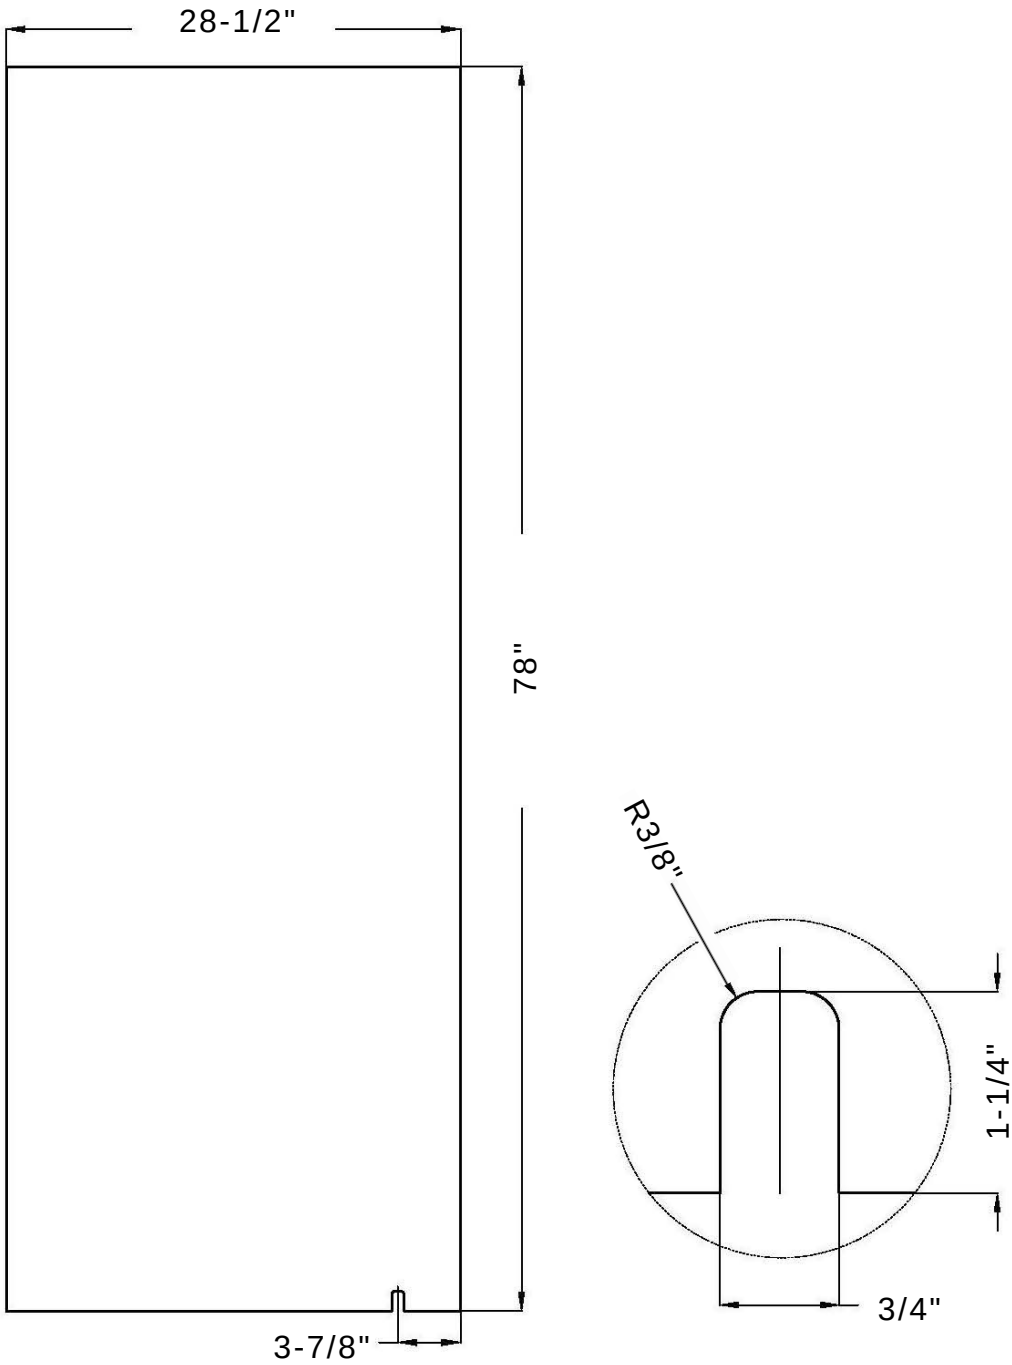

HOSPITALITY DIVISION
eurotech
LUXURY SHOWER DOORS

REGENCY

SWING DOOR WITH FIXED PANEL SHOWER DOOR

Eurotech Showers

Hospitality Division
23532 Commerce Center Dr.,
Building B
Laguna Hills, CA 92653
949-716-4099
eurotechshowershospitality.com

Glass Fabrication - Door

- Model: Regency
- Quantity: 1 panel
- Glass Thickness: 10mm (3/8")
- Edge work: Flat polish on all sides

Glass Fabrication - Fixed Panel

- Model: Regency
- Quantity: 1 panel
- Glass Thickness: 10mm (3/8")
- Edge work: Flat polish on all sides