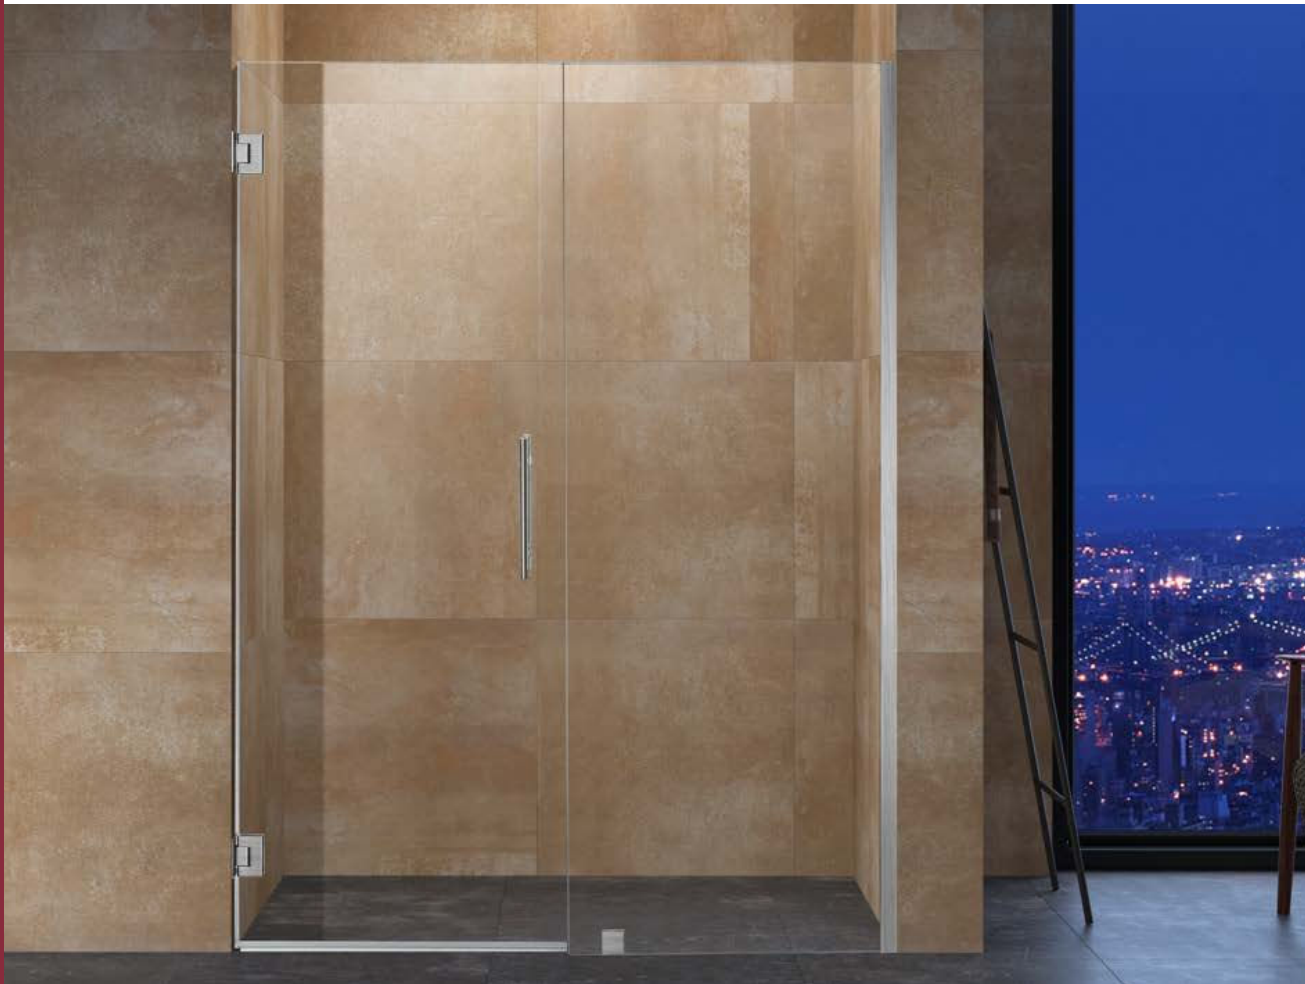

HOSPITALITY DIVISION
eurotech
LUXURY SHOWER DOORS

REGENCY

SWING DOOR WITH FIXED PANEL SHOWER DOOR

Eurotech Showers

Hospitality Division
23532 Commerce Center Dr.,
Building B
Laguna Hills, CA 92653
949-716-4099
eurotechshowershospitality.com

Glass Fabrication - Door

- Model: Regency
- Quantity: 1 panel
- Glass Thickness: 10mm (3/8")
- Edge work: Flat polish on all sides

Glass Fabrication - Fixed Panel

- Model: Regency
- Quantity: 1 panel
- Glass Thickness: 10mm (3/8")
- Edge work: Flat polish on all sides