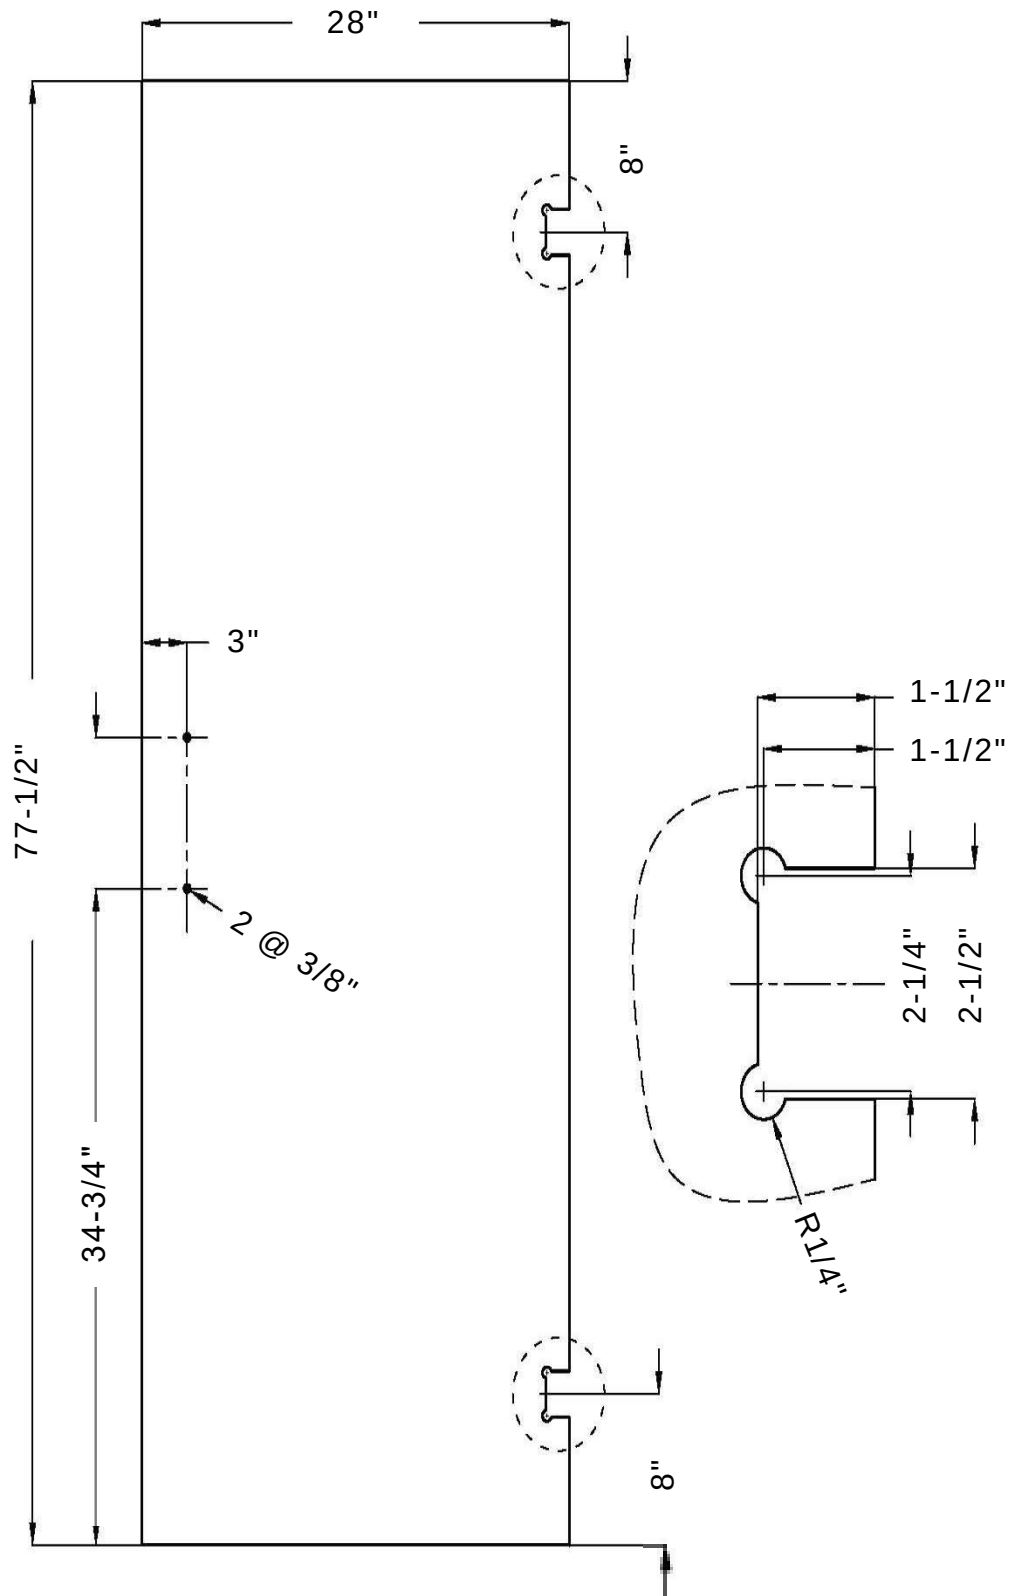

HOSPITALITY DIVISION
eurotech
LUXURY SHOWER DOORS

REGENCY

SWING DOOR WITH FIXED PANEL SHOWER DOOR

Eurotech Showers

Hospitality Division
23532 Commerce Center Dr.,
Building B
Laguna Hills, CA 92653
949-716-4099
eurotechshowershospitality.com

Glass Fabrication - Door

- Model: Regency
- Quantity: 1 panel
- Glass Thickness: 10mm (3/8")
- Edge work: Flat polish on all sides

Glass Fabrication - Fixed Panel

- Model: Regency
- Quantity: 1 panel
- Glass Thickness: 10mm (3/8")
- Edge work: Flat polish on all sides