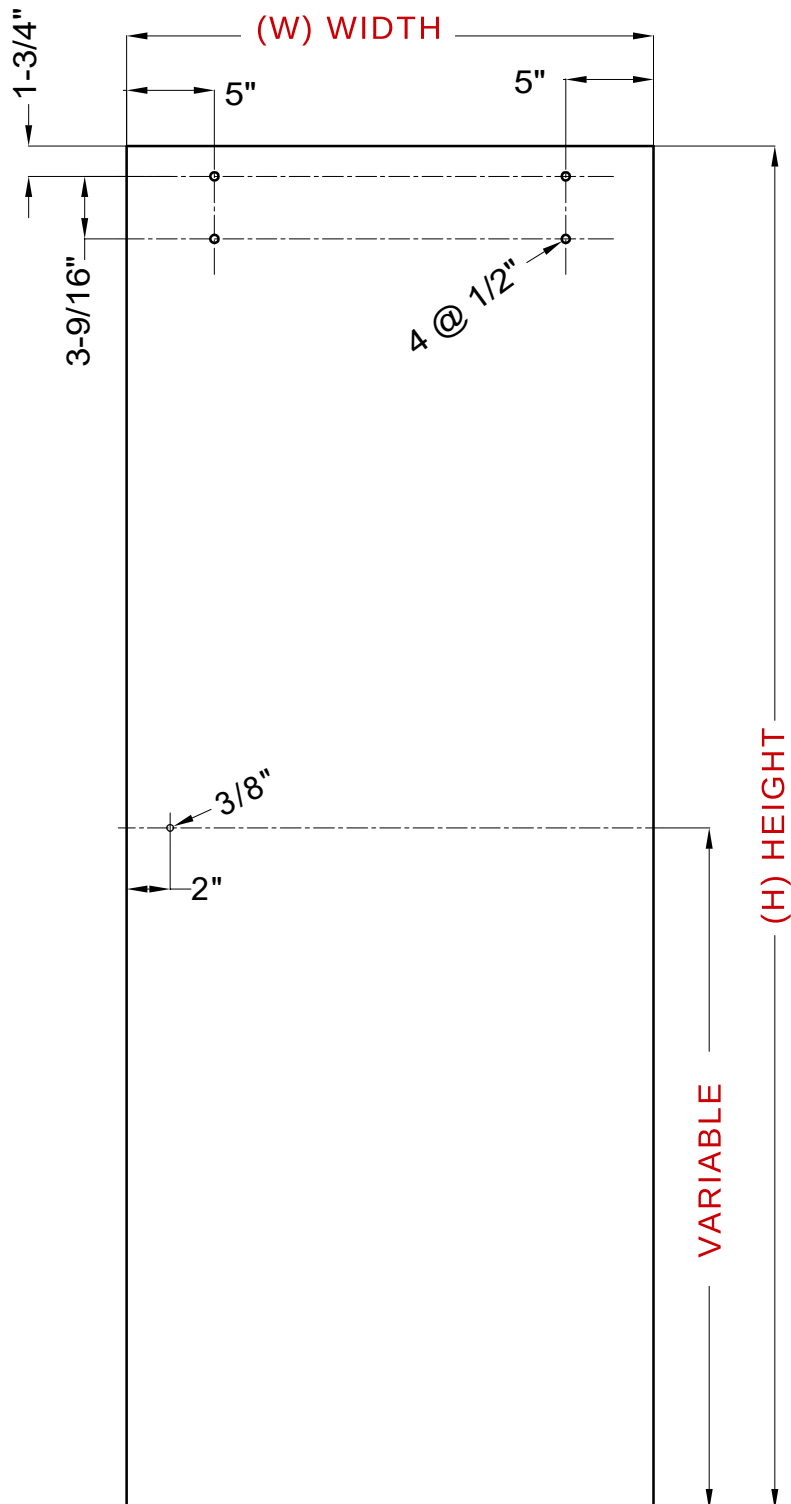

### Glass Width Formula

overall width divided by 2 plus 5/8" equals door width

### Example For 70" Overall Width

70" divided by 2 = 35"  
35" plus 5/8" = 35-5/8"  
35-5/8" Door Width