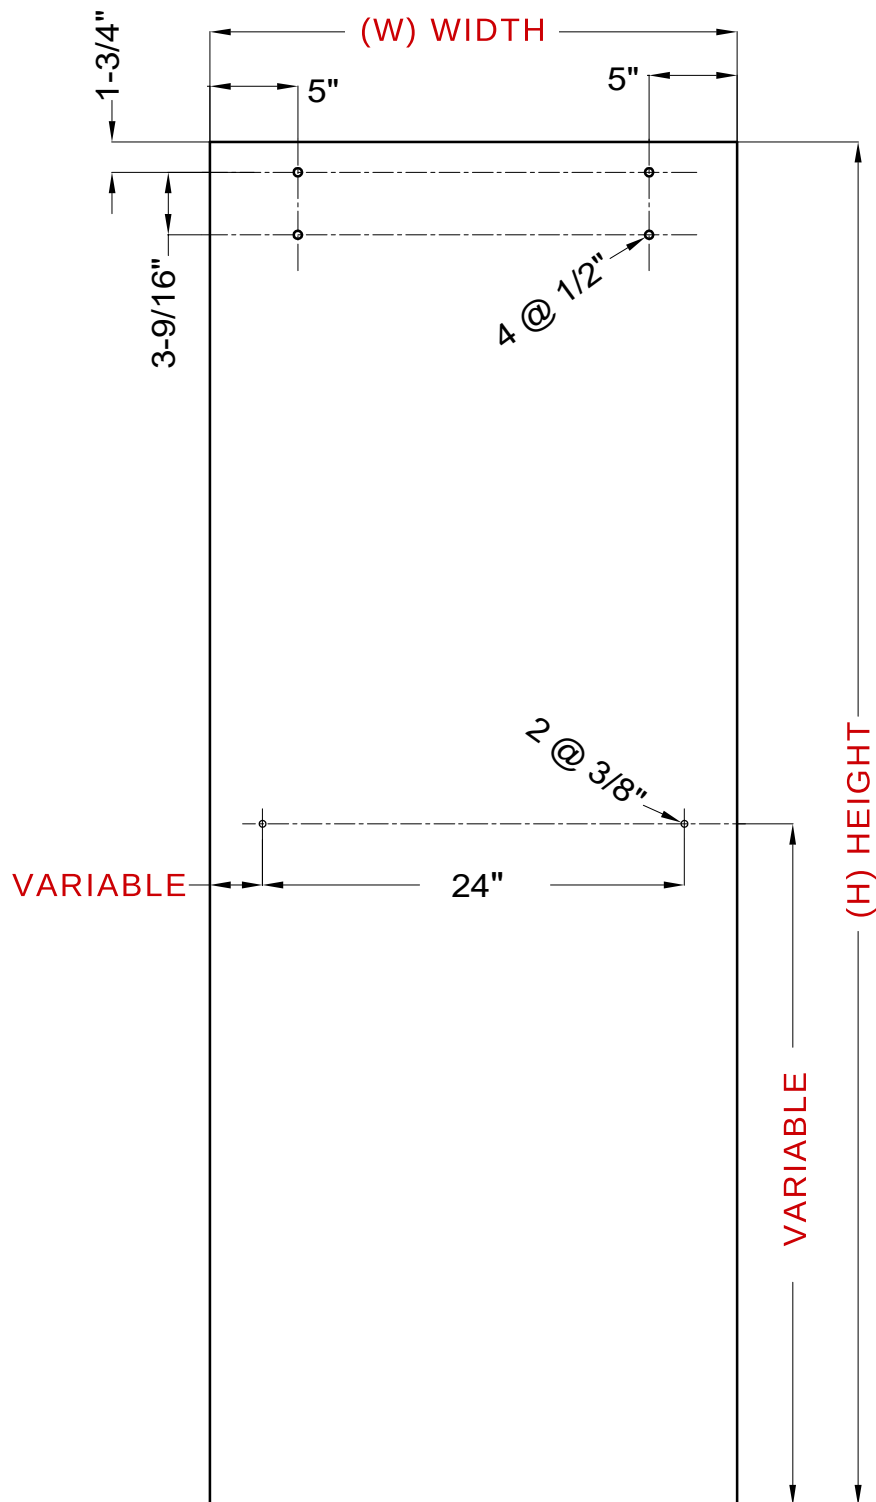

### Glass Width Formula

overall width divided by 2 plus 5/8" equals door width

### Glass Height Formula

overall height minus 3/8" equals door height

### Example For 76" Overall Height

76" minus 3/8" = 75-5/8"  
75-5/8" Door Height

- Model: Brighton KD60 & KD72
- Quantity: 1 panel
- Glass Thickness for KD60 & KD72: 8mm (5/16")
- Maximum Door Width: 36"
- Maximum Door Height: 83-5/8"
- Maximum Door Weight: 84 lbs
- Edge work: Flat polish on all sides