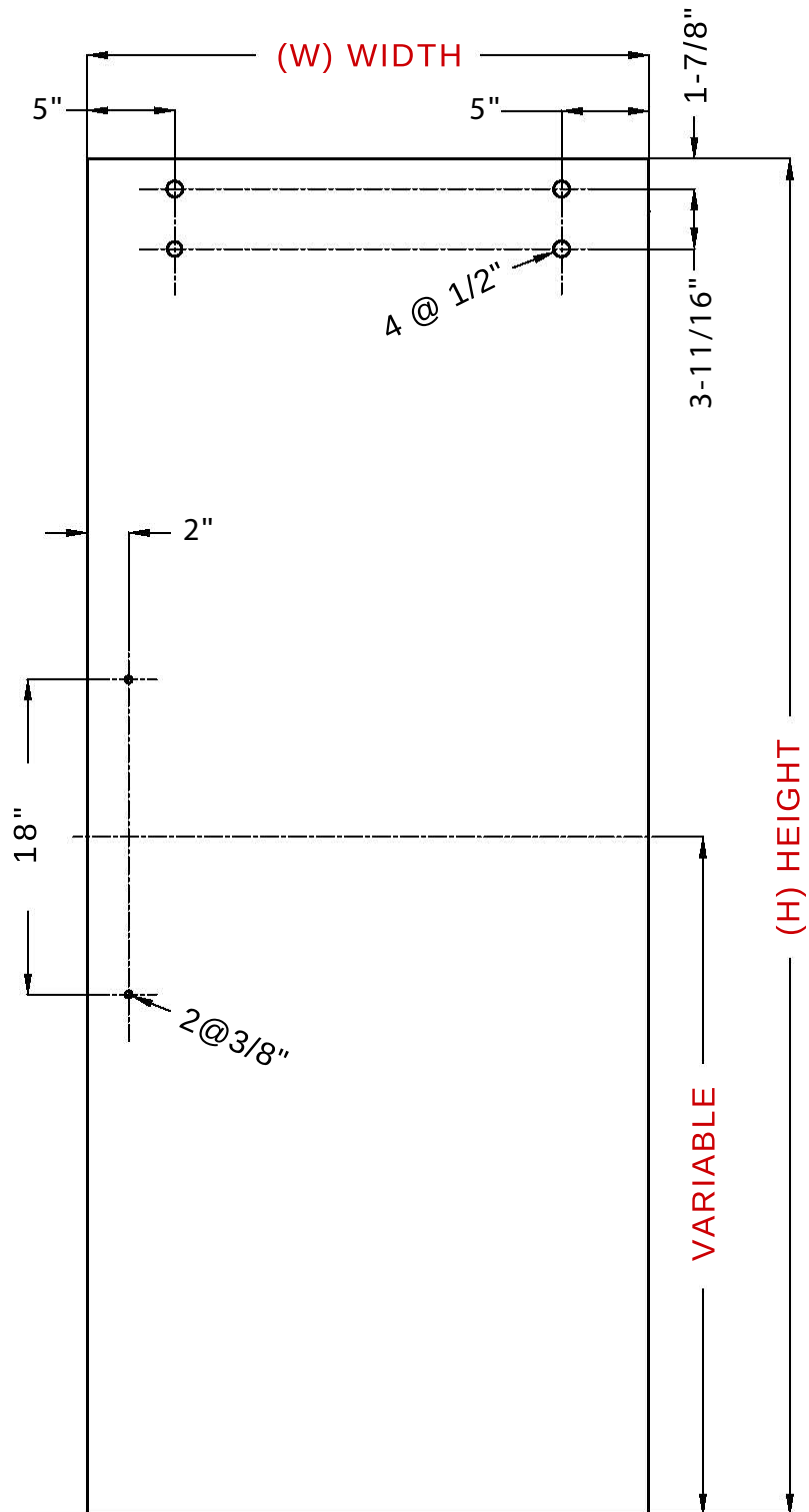

GLASS FABRICATION - KD60 & KD72

HOSPITALITY DIVISION
eurotech
LUXURY SHOWER DOORS

MONACO

TWINGLIDE FRAMELESS DUAL SLIDING SHOWER DOOR

Eurotech Showers

Hospitality Division
23532 Commerce Center Dr.,
Building B
Laguna Hills, CA 92653
949-716-4099
eurotechshowershospitality.com

Glass Fabrication - Doors

Glass Width Formula

overall width divided by 2 plus 5/8" equals door width

Example For 70" Overall Width

70" divided by 2 = 35"
35" plus 5/8" = 35-5/8"
35-5/8" Door Width

Glass Height Formula

overall height minus 3/8" equals door height

Example For 76" Overall Height

76" minus 3/8" = 75-5/8"
75-5/8" Door Height

- Model: Monaco KD60 & KD72
- Quantity: 2 panels
- Glass Thickness for KD60: 10mm (3/8")
- Glass Thickness for KD72: 8mm (5/16") or 10mm (3/8")
- Maximum Door Width: 36"
- Maximum Door Height: 83-5/8"
- Maximum Door Weight: 84 lbs
- Edge work: Flat polish on all sides