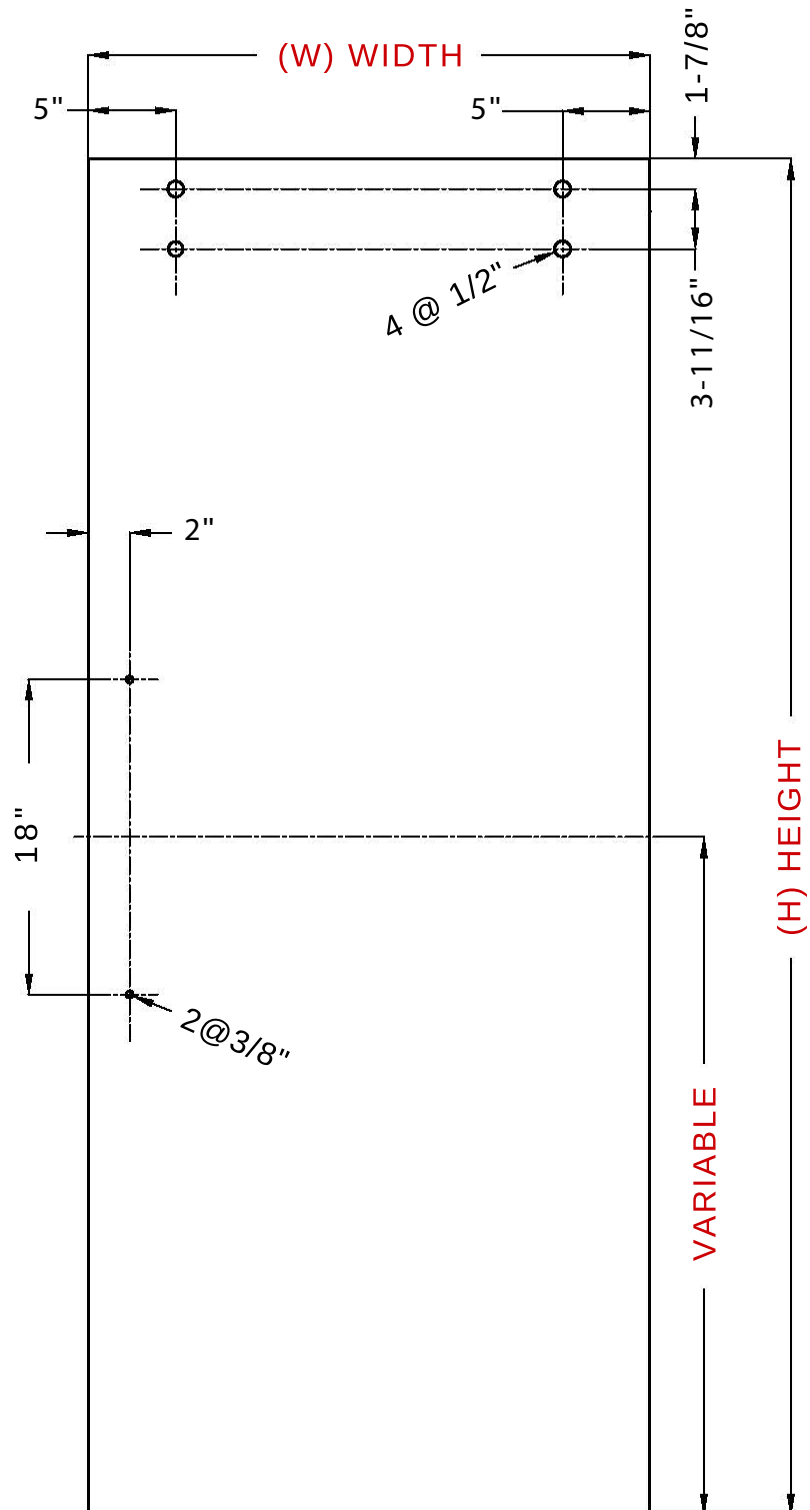

### Glass Width Formula

overall width divided by 2 plus 5/8" equals door width

### Example For 70" Overall Width

70" divided by 2 = 35"  
35" plus 5/8" = 35-5/8"  
35-5/8" Door Width

### Example For 76" Overall Height

76" minus 3/8" = 75-5/8"  
75-5/8" Door Height

- Model: Monaco w/ wall jambs KD60 & KD72
- Quantity: 2 panels
- Glass Thickness for KD60: 10mm (3/8")
- Glass Thickness for KD72: 8mm (5/16") or 10mm (3/8")
- Maximum Door Width: 36"
- Maximum Door Height: 83-5/8"
- Maximum Door Weight: 84 lbs
- Edge work: Flat polish on all sides