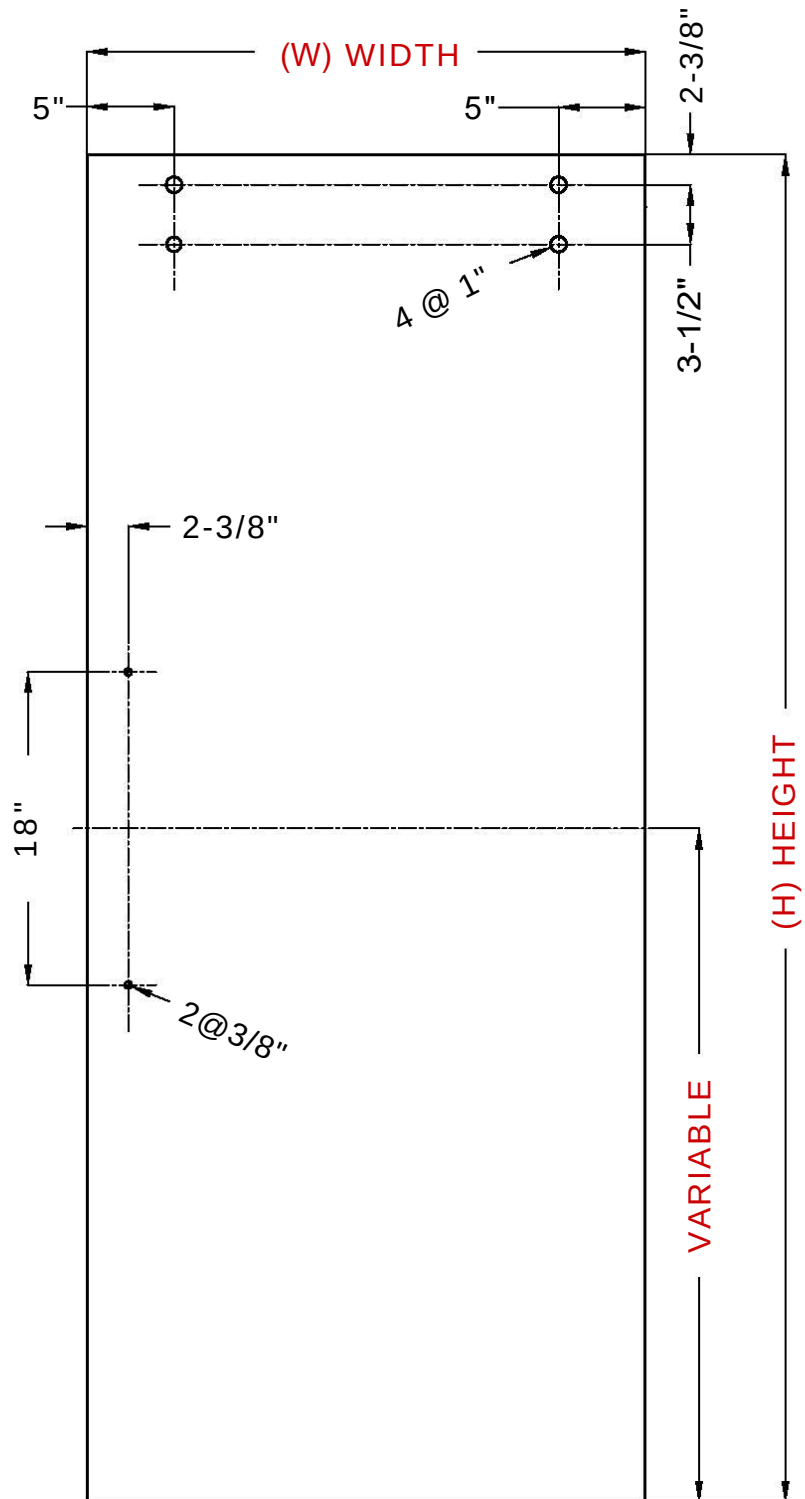

## Glass Width Formula

overall width divided by 2 plus 5/8" equals door width

## Example For 70" Overall Width

70" divided by 2 = 35"  
35" plus 5/8" = 35-5/8"  
35-5/8" Door Width

## Glass Height Formula

overall height minus 3/8" equals door height

## Example For 76" Overall Height

76" minus 3/8" = 75-5/8"  
75-5/8" Door Height

- Model: Sophia KD60 & KD72
- Quantity: 2 panels
- Glass Thickness for KD60: 10mm (3/8")
- Glass Thickness for KD72: 8mm (5/16") or 10mm (3/8")
- Maximum Door Width: 36"
- Maximum Door Height: 83-5/8"
- Maximum Door Weight: 84 lbs
- Edge work: Flat polish on all sides