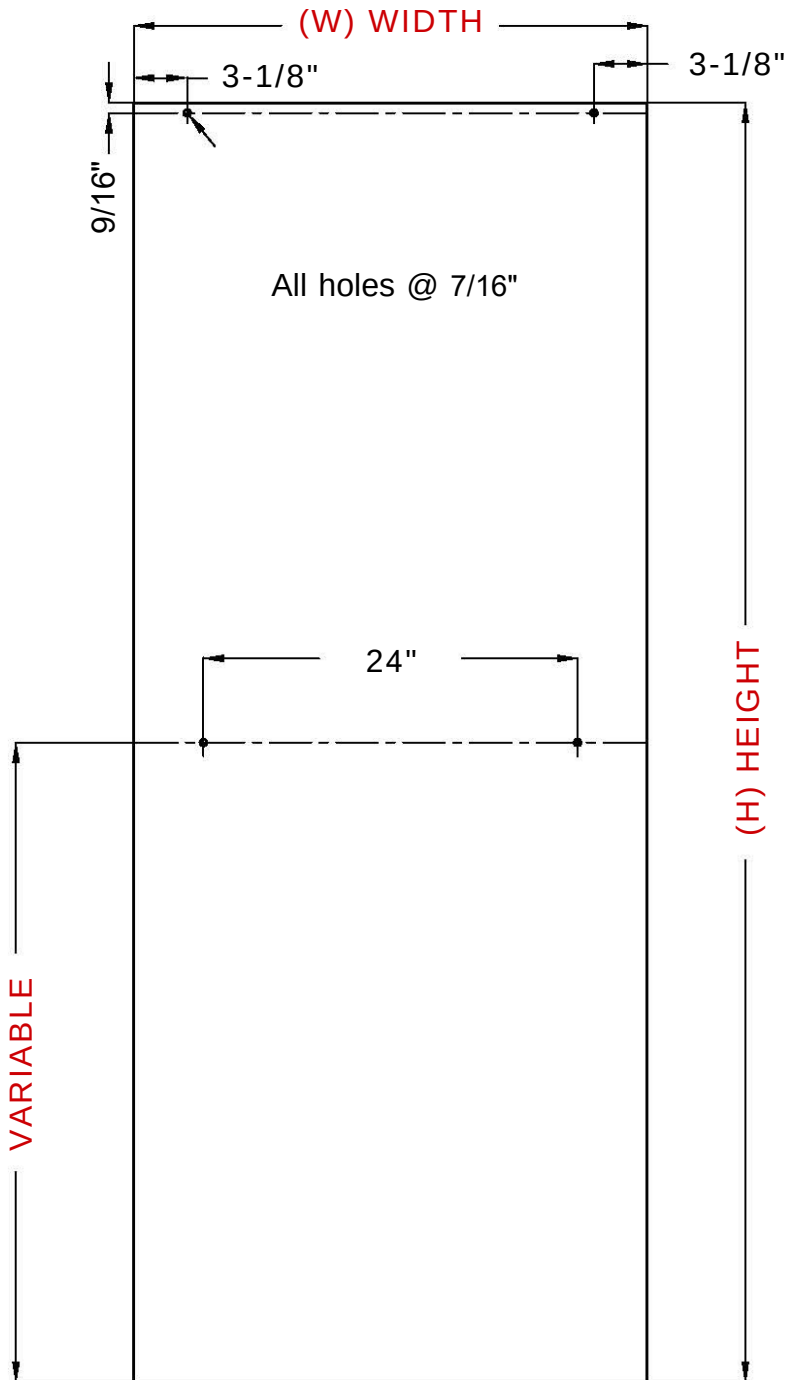

Glass Fabrication - Door

Glass Width Formula

overall width divided by 2 plus 5/8" equals door width

Example For 70" Overall Width

70" divided by 2 = 35"
 35" plus 5/8" = 35-5/8"
 35-5/8" Door Width

Glass Height Formula

overall height minus 2-5/8"
equals door height

Example For 76" Overall Height

76" minus 2-5/8" = 73-3/8"
73-3/8" Door Height

- Model: Traditional KD60 & KD72
- Quantity: 1 panel
- Glass Thickness: 10mm (3/8")
- Maximum Door Width: 36"
- Maximum Door Height: 83-5/8"
- Maximum Door Weight: 84 lbs
- Edge work: Flat polish on all sides

overall height minus 2-5/8" equals door height

Example For 76" Overall Height

76" minus 2-5/8" = 73-3/8"
 73-3/8" Door Height

- Model: Traditional KD72
- Quantity: 1 panel
- Glass Thickness: 10mm (3/8")
- Maximum Door Width: 36"
- Maximum Door Height: 83-5/8"
- Maximum Door Weight: 84 lbs
- Edge work: Flat polish on all sides