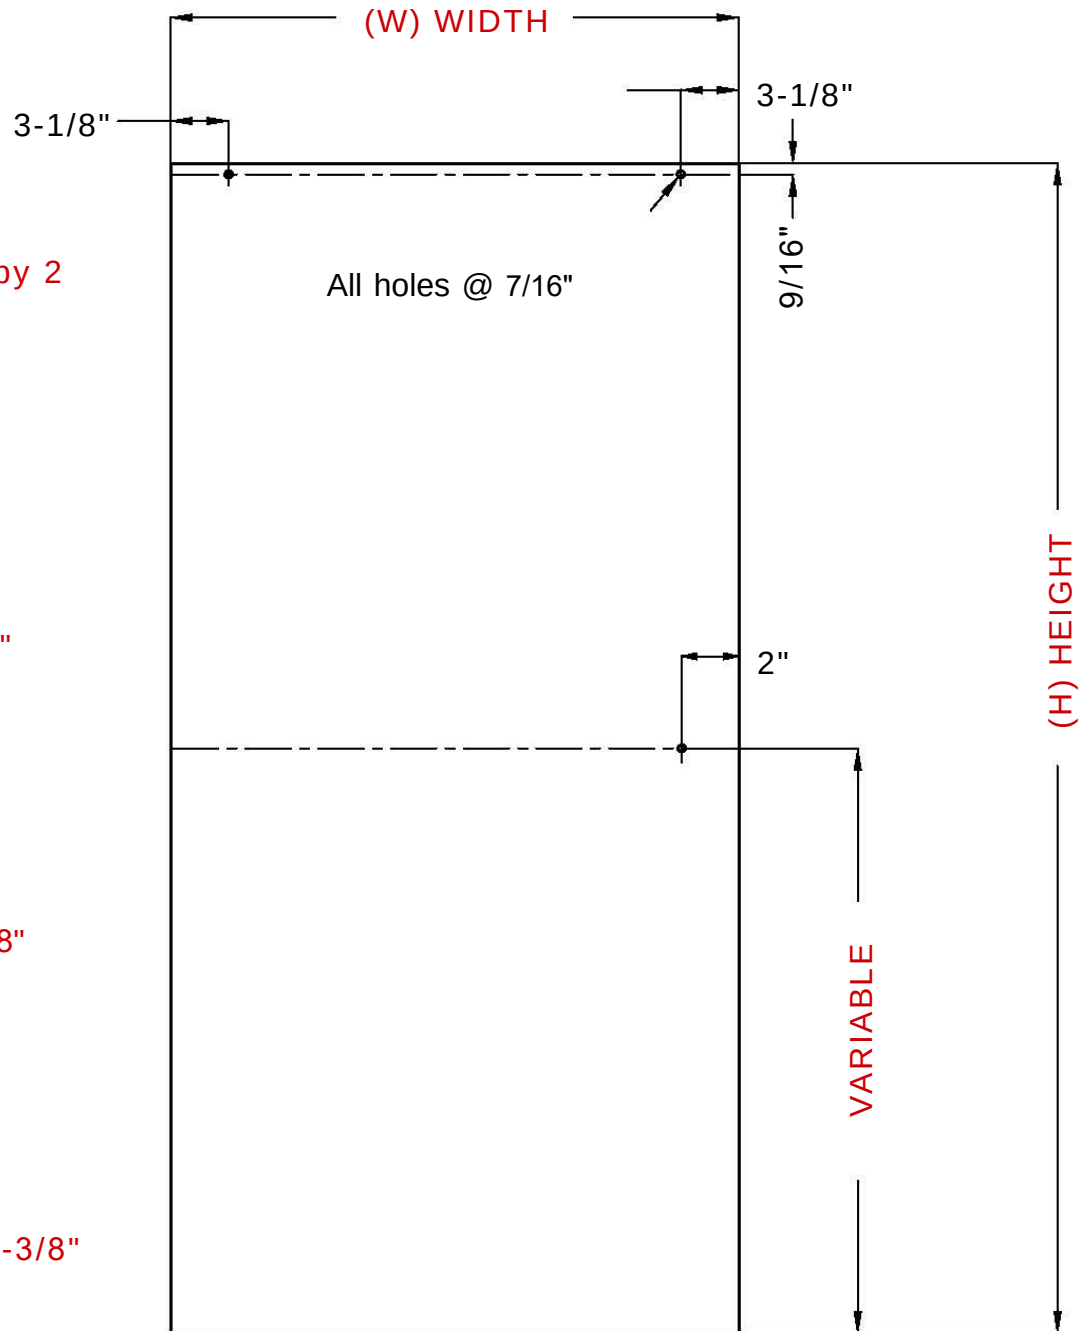

Glass Fabrication - Door

Glass Width Formula

overall width divided by 2 plus 5/8" equals door width

Example For 70" Overall Width

70" divided by 2 = 35"
 35" plus 5/8" = 35-5/8"
 35-5/8" Door Width

Glass Height Formula

overall height minus 2-5/8"
equals door height

Example For 76" Overall Height

76" minus 2-5/8" = 73-3/8"
73-3/8" Door Height

- Model: Traditional KD60 & KD72
- Quantity: 1 panel
- Glass Thickness: 10mm (3/8")
- Maximum Door Width: 36"
- Maximum Door Height: 83-5/8"
- Maximum Door Weight: 84 lbs
- Edge work: Flat polish on all sides

overall height minus 2-5/8" equals door height

Example For 76" Overall Height

76" minus 2-5/8" = 73-3/8"
 73-3/8" Door Height

- Model: Traditional KD72
- Quantity: 1 panel
- Glass Thickness: 10mm (3/8")
- Maximum Door Width: 36"
- Maximum Door Height: 83-5/8"
- Maximum Door Weight: 84 lbs
- Edge work: Flat polish on all sides