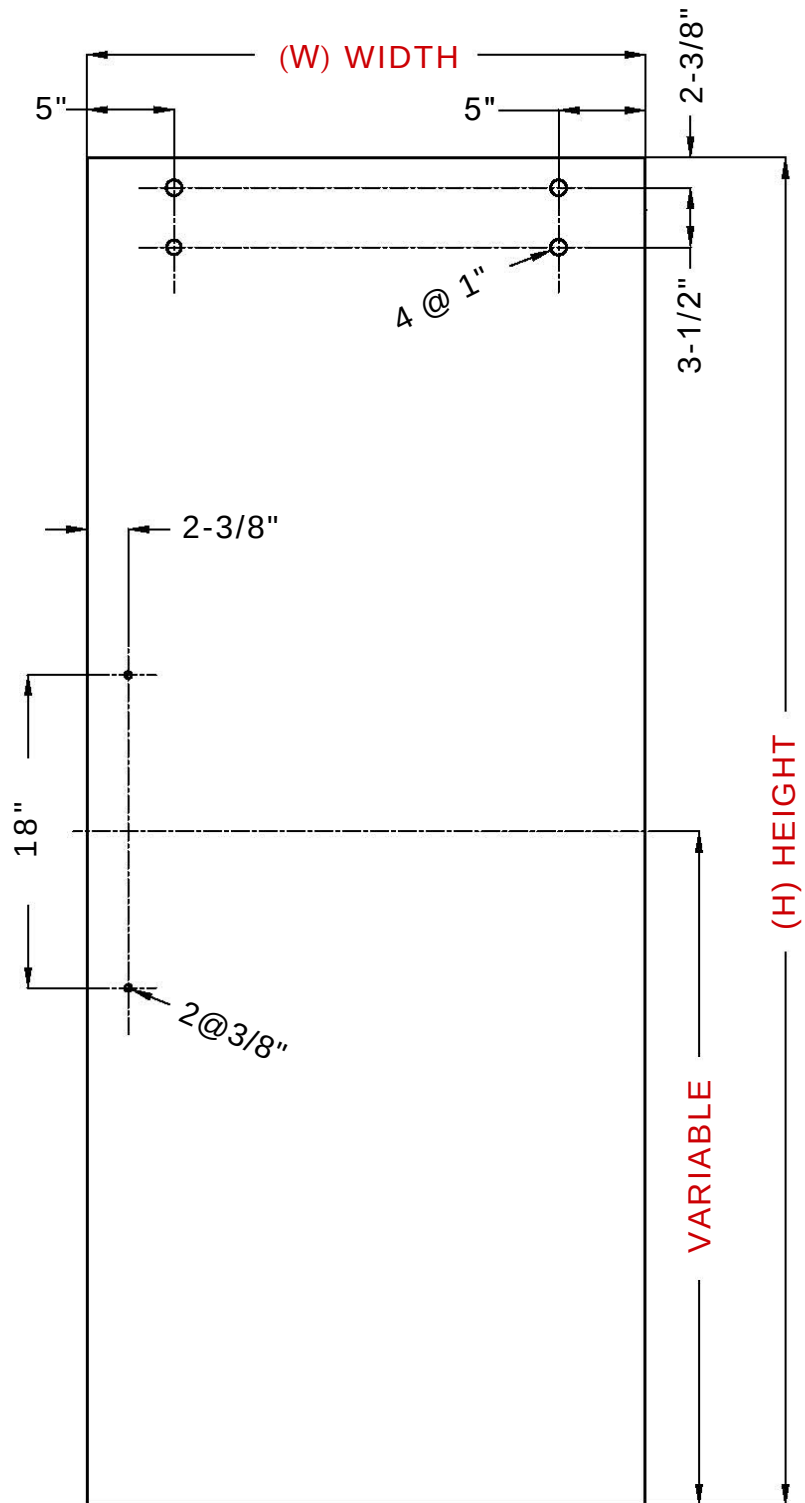

## WINDSOR

TWINGLIDE FRAMELESS DUAL SLIDING SHOWER DOOR

## Glass Width Formula

overall width divided by 2 plus 5/8" equals door width

## Example For 70" Overall Width

70" divided by 2 = 35"  
 35" plus 5/8" = 35-5/8"  
 35-5/8" Door Width

## Example For 76" Overall Height

76" minus 3/8" = 75 5/8"  
 75-5/8" Door Height

- Model: Windsor KD 60 & KD 72
- Quantity: 2 panels
- Glass Thickness for KD60: 10mm (3/8")
- Glass Thickness for KD72: 8mm (5/16") or 10mm (3/8")
- Maximum Door Width: 36"
- Maximum Door Height: 83-5/8"
- Maximum Door Weight: 84 lbs
- Edge work: Flat polish on all sides