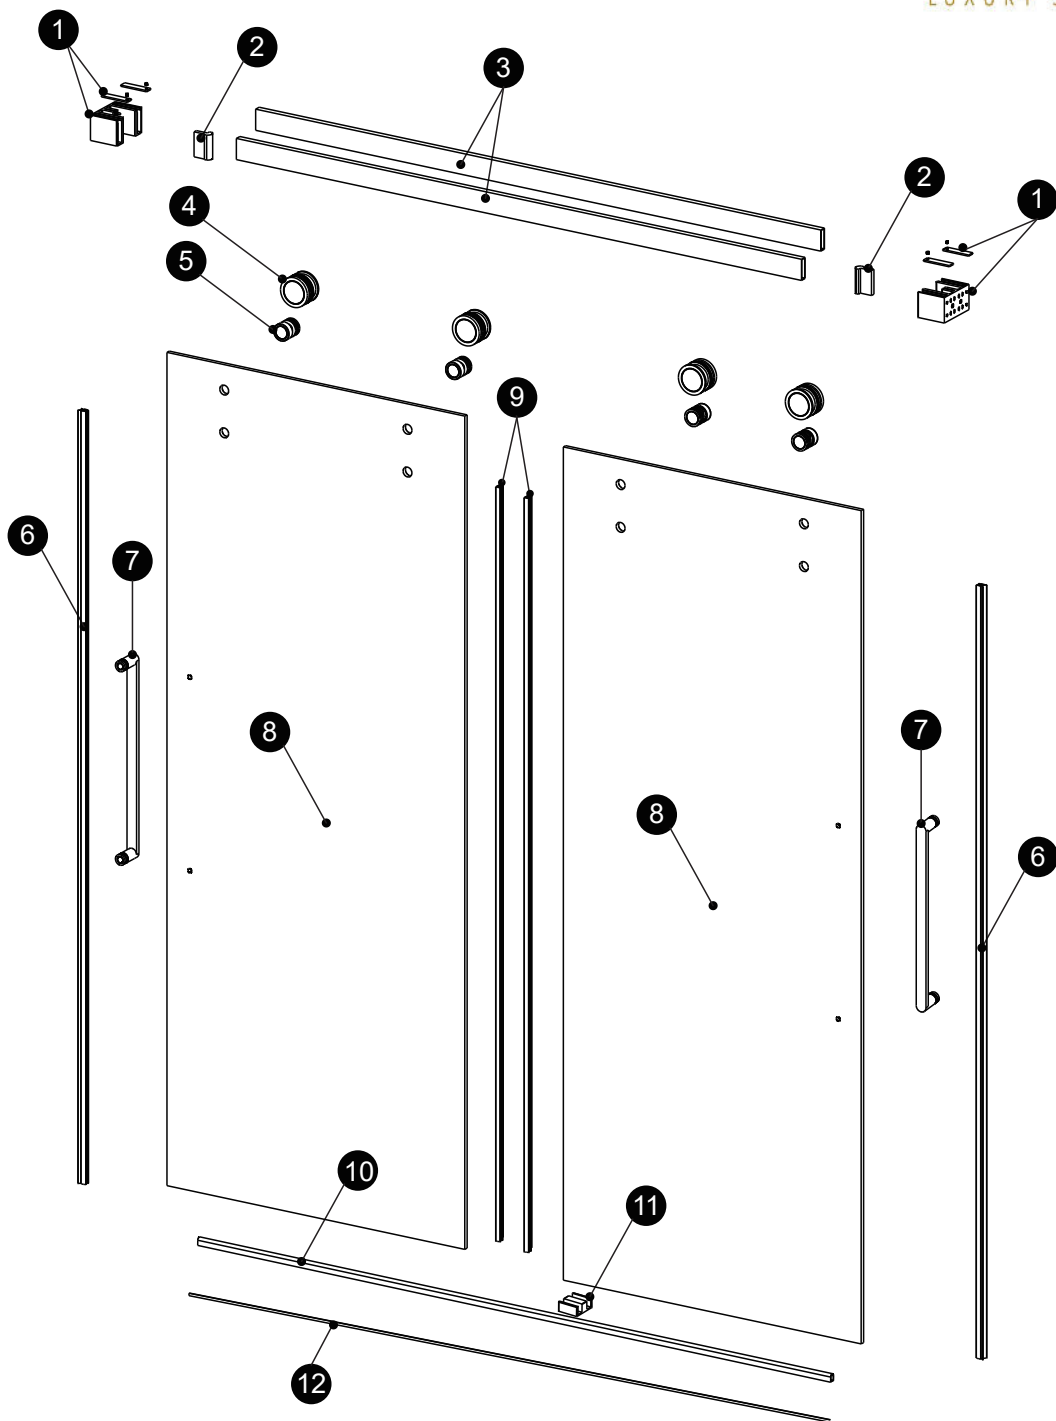

CONFIGURATIONS

exterior or interior door capability

FOOTPRINT USING ALUMINUM WATER GUARD

FOOTPRINT USING POLYCARBONATE L-SEAL

- | | |
|------------------|--------------------------|
| 1) wall bracket | 7) handle |
| 2) safety bumper | 8) door panel |
| 3) track | 9) F-seal |
| 4) top roller | 10) aluminum water guard |
| 5) bottom roller | 11) bottom guide |
| 6) V-seal | 12) L-seal |