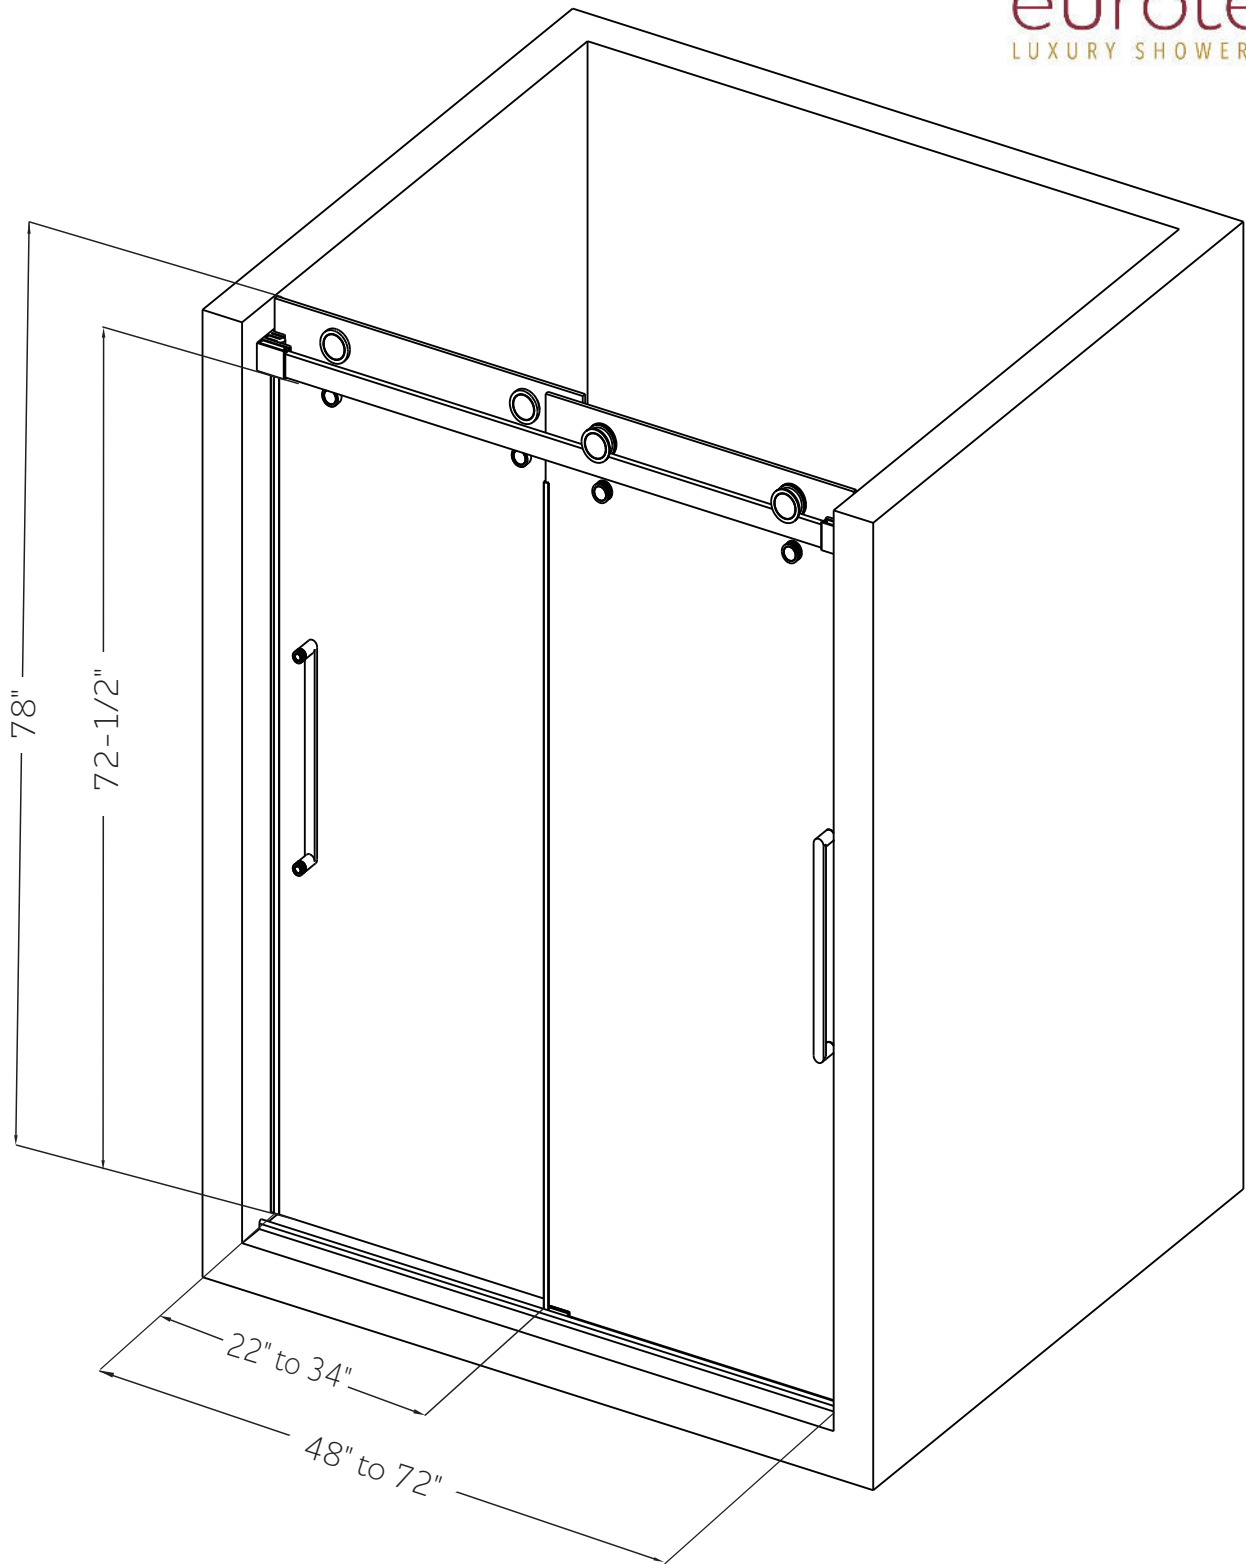

HOSPITALITY DIVISION
eurotech
LUXURY SHOWER DOORS

WINDSOR

TWINGLIDE FRAMELESS DUAL SLIDING SHOWER DOOR

Eurotech Showers

Hospitality Division
23532 Commerce Center Dr.,
Building B
Laguna Hills, CA 92653
949-716-4099
eurotechshowershospitality.com

CONFIGURATIONS

exterior or interior door capability

FOOTPRINT USING ALUMINUM WATER GUARD

FOOTPRINT USING POLYCARBONATE L-SEAL

- | | |
|------------------|--------------------------|
| 1) wall bracket | 7) handle |
| 2) safety bumper | 8) door panel |
| 3) track | 9) F-seal |
| 4) top roller | 10) aluminum water guard |
| 5) bottom roller | 11) bottom guide |
| 6) V-seal | 12) L-seal |