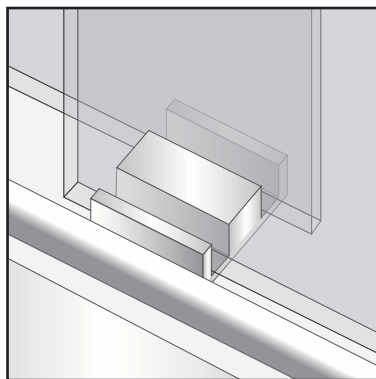

HOSPITALITY DIVISION
eurotech
LUXURY SHOWER DOORS

WINDSOR

TWINGLIDE FRAMELESS DUAL SLIDING SHOWER DOOR

Eurotech Showers

Hospitality Division
23532 Commerce Center Dr.,
Building B
Laguna Hills, CA 92653
949-716-4099
eurotechshowershospitality.com

CONFIGURATIONS

exterior or interior door capability

FOOTPRINT USING ALUMINUM WATER GUARD

FOOTPRINT USING POLYCARBONATE L-SEAL

- | | |
|------------------|--------------------------|
| 1) wall bracket | 7) handle |
| 2) safety bumper | 8) door panel |
| 3) track | 9) F-seal |
| 4) top roller | 10) aluminum water guard |
| 5) bottom roller | 11) bottom guide |
| 6) V-seal | 12) L-seal |