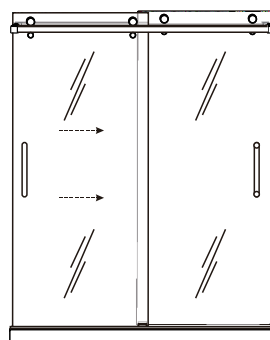

CONFIGURATIONS

exterior or interior door capability

FOOTPRINT USING ALUMINUM WATER GUARD

FOOTPRINT USING POLYCARBONATE L-SEAL

- | | |
|------------------|--------------------------|
| 1) wall bracket | 7) handle |
| 2) safety bumper | 8) door panel |
| 3) track | 9) F-seal |
| 4) top roller | 10) aluminum water guard |
| 5) bottom roller | 11) bottom guide |
| 6) V-seal | 12) L-seal |