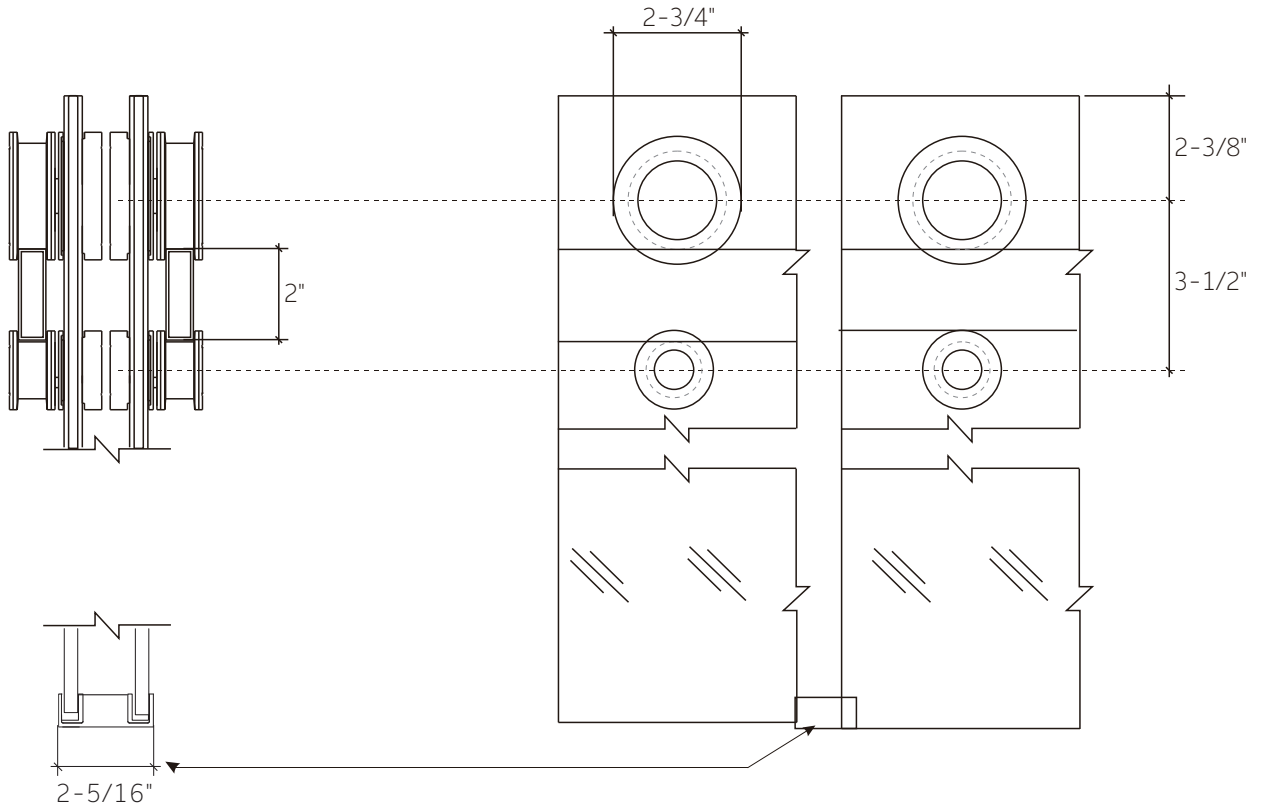

HOSPITALITY DIVISION
eurotech
LUXURY SHOWER DOORS

WINDSOR

TWINGLIDE FRAMELESS DUAL SLIDING SHOWER DOOR

Eurotech Showers

Hospitality Division
23532 Commerce Center Dr.,
Building B
Laguna Hills, CA 92653
949-716-4099
eurotechshowershospitality.com

CONFIGURATIONS

exterior or interior door capability

FOOTPRINT USING ALUMINUM WATER GUARD

FOOTPRINT USING POLYCARBONATE L-SEAL

- | | |
|------------------|--------------------------|
| 1) wall bracket | 7) handle |
| 2) safety bumper | 8) door panel |
| 3) track | 9) F-seal |
| 4) top roller | 10) aluminum water guard |
| 5) bottom roller | 11) bottom guide |
| 6) V-seal | 12) L-seal |