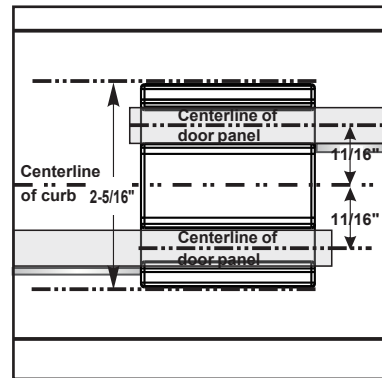

CONFIGURATIONS

exterior or interior door capability

FOOTPRINT USING ALUMINUM WATER GUARD

FOOTPRINT USING POLYCARBONATE L-SEAL

- | | |
|------------------|--------------------------|
| 1) wall bracket | 7) handle |
| 2) safety bumper | 8) door panel |
| 3) track | 9) F-seal |
| 4) top roller | 10) aluminum water guard |
| 5) bottom roller | 11) bottom guide |
| 6) V-seal | 12) L-seal |