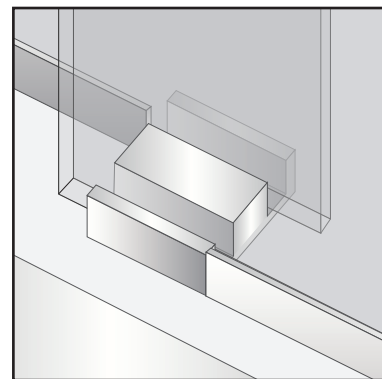

CONFIGURATIONS

exterior or interior door capability

FOOTPRINT USING ALUMINUM WATER GUARD

FOOTPRINT USING POLYCARBONATE L-SEAL

- | | |
|------------------|--------------------------|
| 1) wall bracket | 7) handle |
| 2) safety bumper | 8) door panel |
| 3) track | 9) F-seal |
| 4) top roller | 10) aluminum water guard |
| 5) bottom roller | 11) bottom guide |
| 6) V-seal | 12) L-seal |