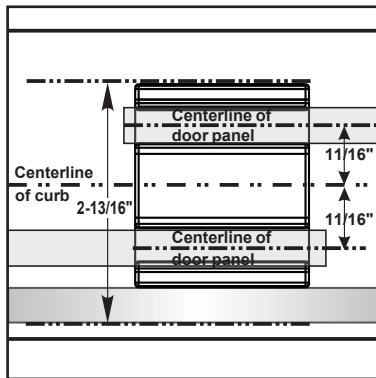

HOSPITALITY DIVISION
eurotech
LUXURY SHOWER DOORS

WINDSOR

TWINGLIDE FRAMELESS DUAL SLIDING SHOWER DOOR

Eurotech Showers

Hospitality Division
23532 Commerce Center Dr.,
Building B
Laguna Hills, CA 92653
949-716-4099
eurotechshowershospitality.com

CONFIGURATIONS

exterior or interior door capability

FOOTPRINT USING ALUMINUM WATER GUARD

FOOTPRINT USING POLYCARBONATE L-SEAL

- | | |
|------------------|--------------------------|
| 1) wall bracket | 7) handle |
| 2) safety bumper | 8) door panel |
| 3) track | 9) F-seal |
| 4) top roller | 10) aluminum water guard |
| 5) bottom roller | 11) bottom guide |
| 6) V-seal | 12) L-seal |