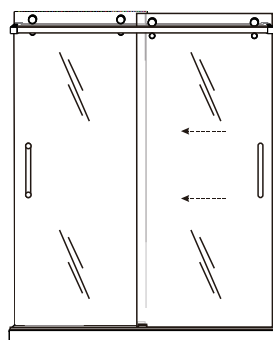

HOSPITALITY DIVISION
eurotech
LUXURY SHOWER DOORS

WINDSOR

TWINGLIDE FRAMELESS DUAL SLIDING SHOWER DOOR

Eurotech Showers

Hospitality Division
23532 Commerce Center Dr.,
Building B
Laguna Hills, CA 92653
949-716-4099
eurotechshowershospitality.com

CONFIGURATIONS

exterior or interior door capability

FOOTPRINT USING ALUMINUM WATER GUARD

FOOTPRINT USING POLYCARBONATE L-SEAL

- | | |
|------------------|--------------------------|
| 1) wall bracket | 7) handle |
| 2) safety bumper | 8) door panel |
| 3) track | 9) F-seal |
| 4) top roller | 10) aluminum water guard |
| 5) bottom roller | 11) bottom guide |
| 6) V-seal | 12) L-seal |