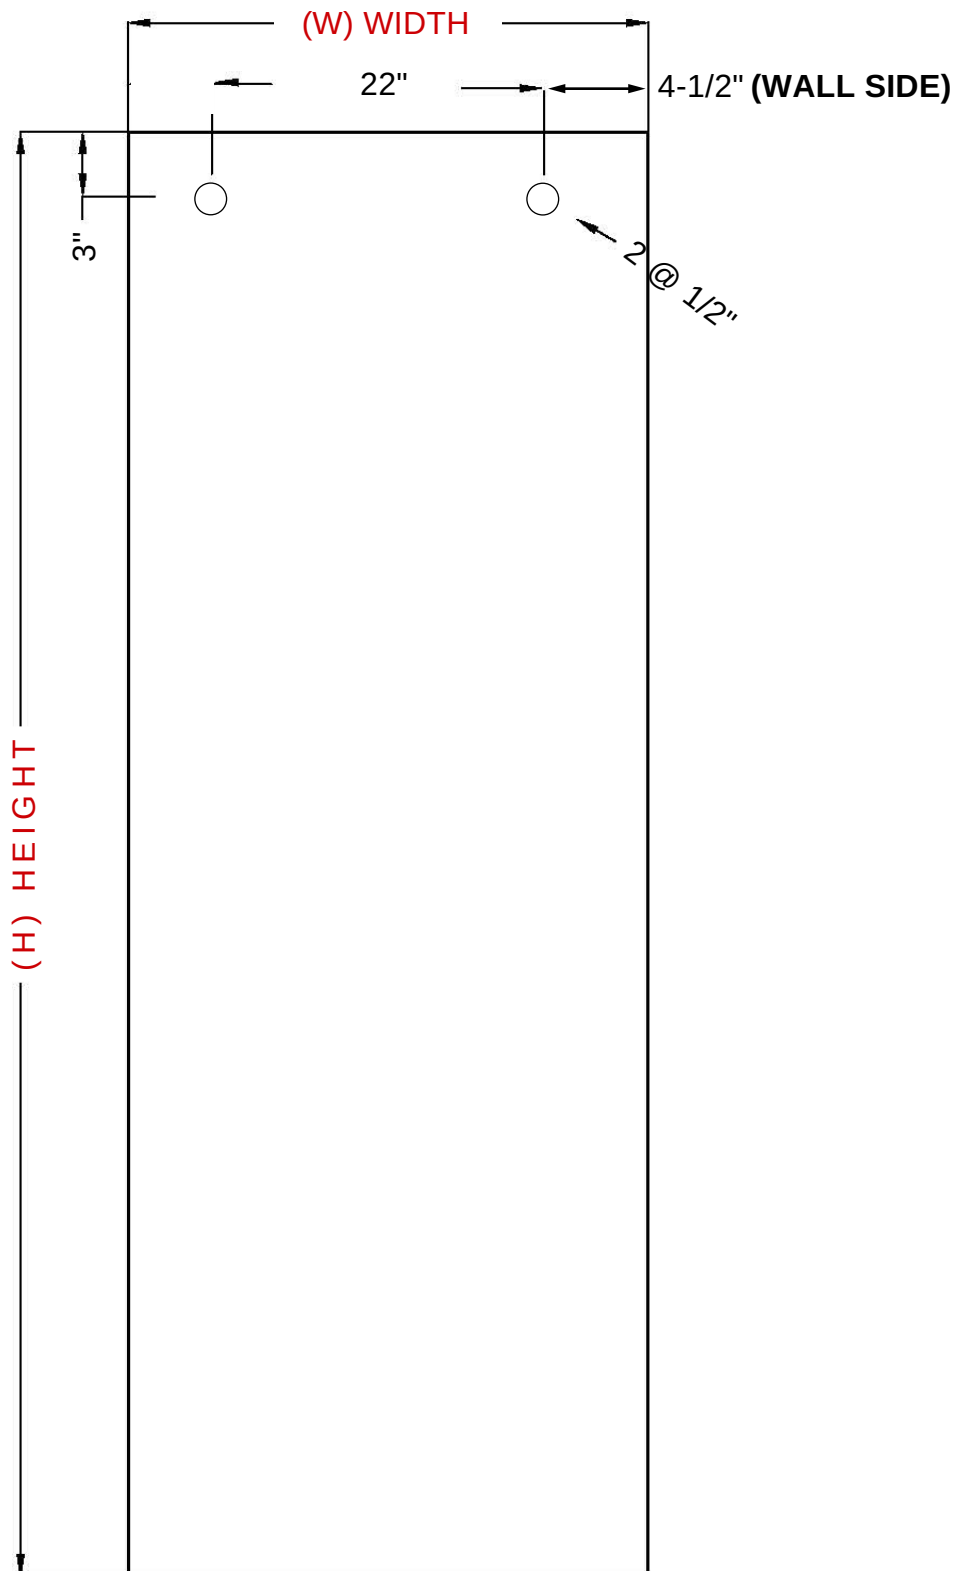

Glass Fabrication - Door

Glass Width Formula

overall width divided by 2 plus 2" equals door width

Example For 70" Overall Width

70" divided by 2 = 35"
35" plus 2" = 37"
37" Door Width

Glass Height Formula

overall height minus 1/2" equals door height

Example For 76" Overall Height

76" minus 1/2" = 75-1/2"
75-1/2" Door Height

- Model: Vitra-100 KD60 & KD72
- Glass Thickness: 10mm (3/8")
- Maximum Door Width: 39"
- Maximum Door Height: 83-1/2"
- Maximum Door Weight: 100 lbs
- Edge work: Flat polish on all sides

Glass Fabrication - Fixed Panel

Glass Width Formula

overall width divided by 2
minus 1/2" equals
fixed panel width

Example For 70"

Overall Width

70" divided by 2 = 35"
35" minus 1/2" = 34-1/2"
34-1/2" Fixed Panel Width

Glass Height Formula

overall height minus 1/8"
equals fixed panel height

Example For 76"

Overall Height

76" minus 1/8" = 75-7/8"
75-7/8" Fixed Panel Height

- Model: Vitra-100 KD60 & KD72
- Glass Thickness: 10mm (3/8")
- Maximum Fixed Panel Height: 83-7/8"
- Edge work: Flat polish on all sides