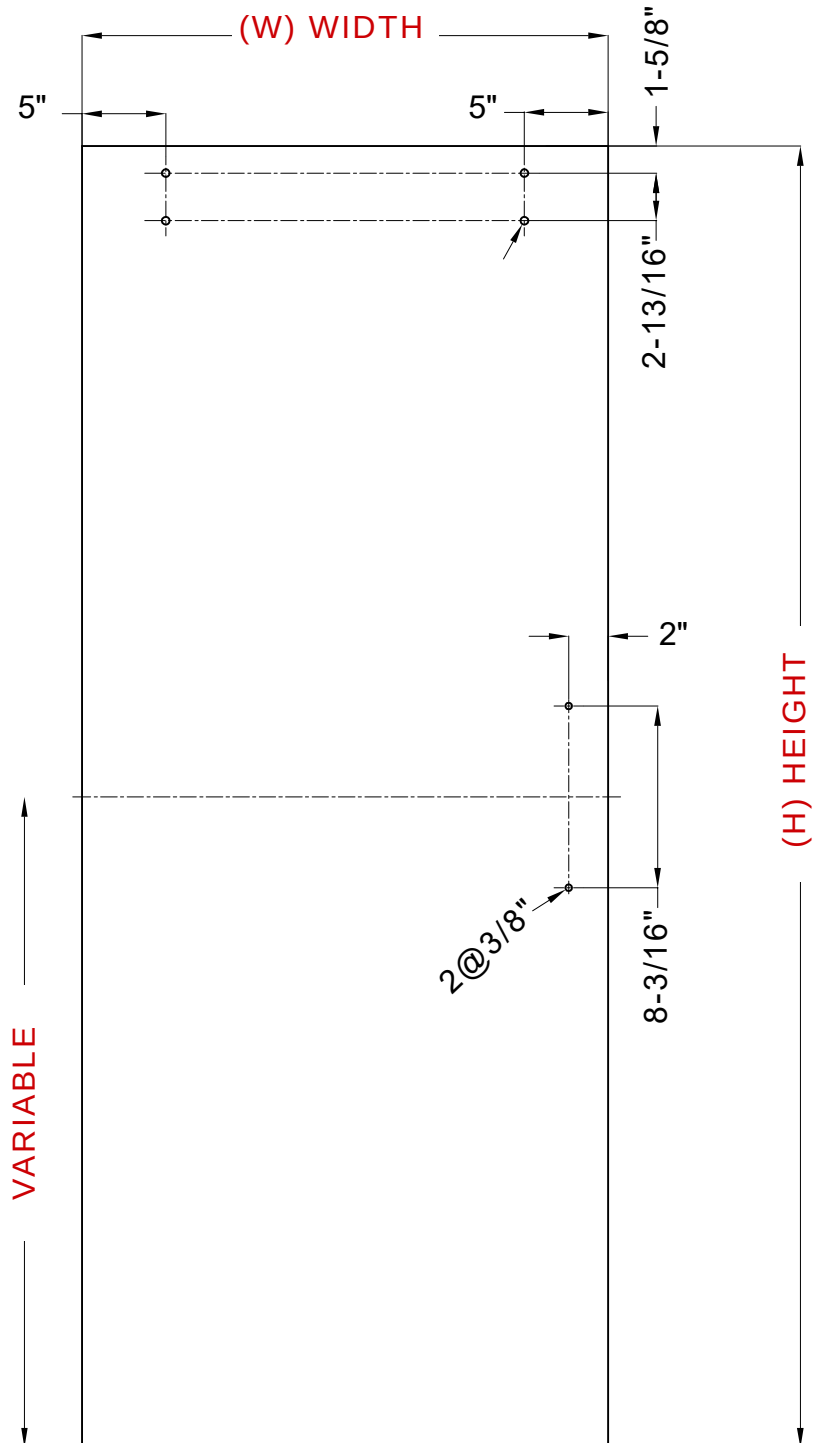

Glass Fabrication - Door

Glass Width Formula

overall width divided by 2 plus 2" equals door width

Example For 70" Overall Width

70" divided by 2 = 35"
35" plus 2" = 37"
37" Door Width

Glass Height Formula

overall height minus 1/2" equals door height

Example For 76" Overall Height

76" minus 1/2" = 75-1/2"
75-1/2" Door Height

- Model: Vitra-100 KD60 & KD72
- Glass Thickness: 10mm (3/8")
- Maximum Door Width: 39"
- Maximum Door Height: 83-1/2"
- Maximum Door Weight: 100 lbs
- Edge work: Flat polish on all sides

Glass Fabrication - Fixed Panel

Glass Width Formula

overall width divided by 2
minus 1/2" equals
fixed panel width

Example For 70"

Overall Width

70" divided by 2 = 35"
35" minus 1/2" = 34-1/2"
34-1/2" Fixed Panel Width

Glass Height Formula

overall height minus 1/8"
equals fixed panel height

Example For 76"

Overall Height

76" minus 1/8" = 75-7/8"
75-7/8" Fixed Panel Height

- Model: Vitra-100 KD60 & KD72
- Glass Thickness: 10mm (3/8")
- Maximum Fixed Panel Height: 83-7/8"
- Edge work: Flat polish on all sides