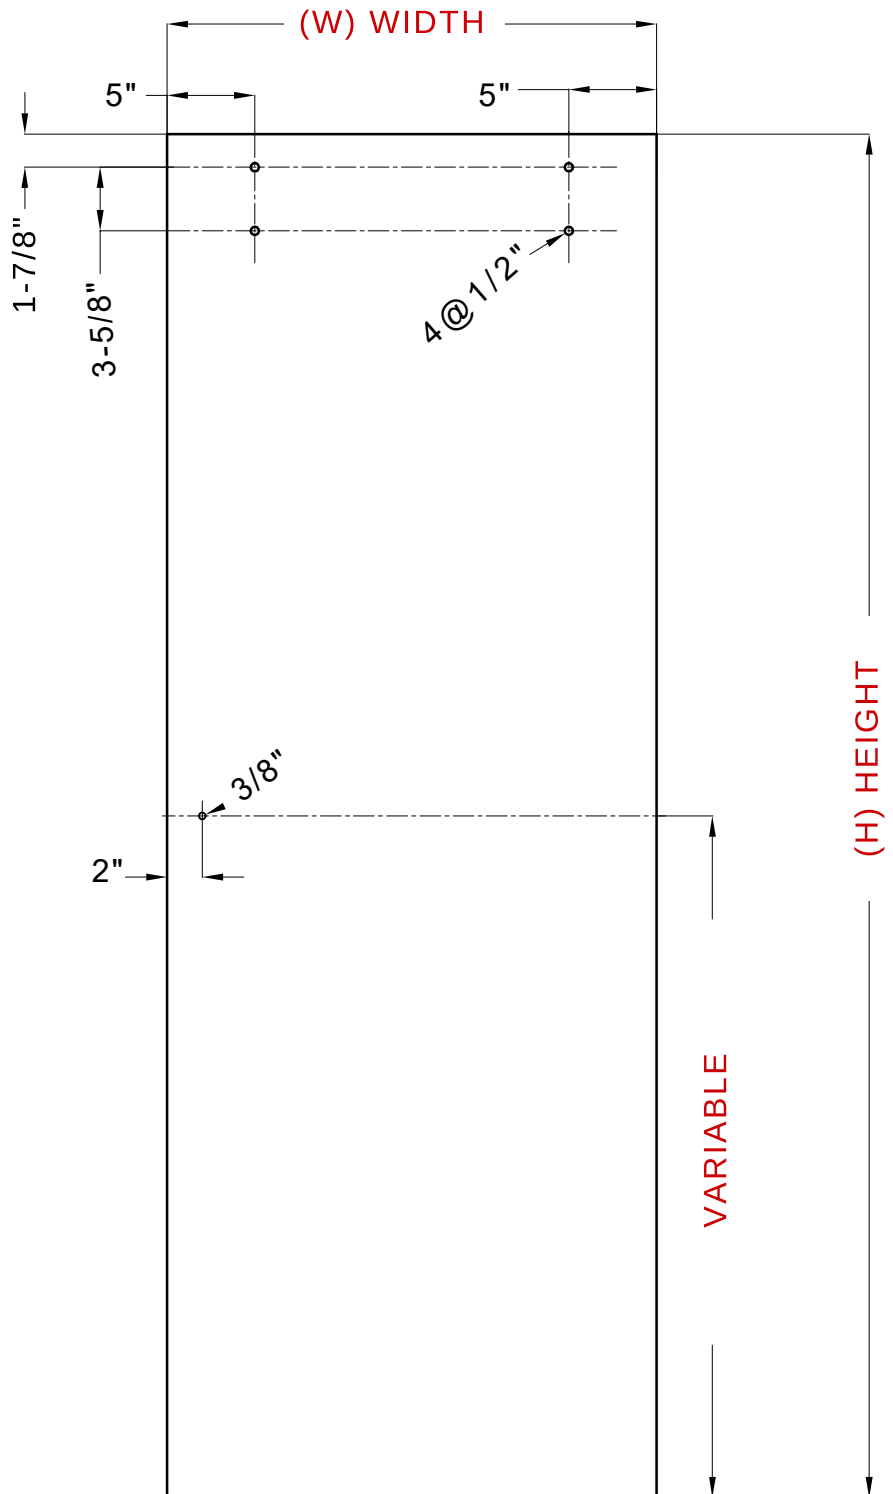

Glass Fabrication - Door

Glass Width Formula

overall width divided by 2 plus 5/8" equals door width

Example For 70" Overall Width

70" divided by 2 = 35"
 35" plus 5/8" = 35-5/8"
 35-5/8" Door Width

Glass Height Formula

overall height minus 3/8" equals door height

Example For 76" Overall Height

76" minus 3/8" = 75-5/8"
 75-5/8" Door Height

- Model: Vitra-200 KD60 & KD72
- Quantity: 1 panel
- Glass Thickness for KD60: 10mm (3/8")
- Glass Thickness for KD72: 8mm (5/16") or 10mm (3/8")
- Maximum Door Width: 36"
- Maximum Door Height: 83-5/8"
- Maximum Door Weight: 84 lbs
- Edge work: Flat polish on all sides