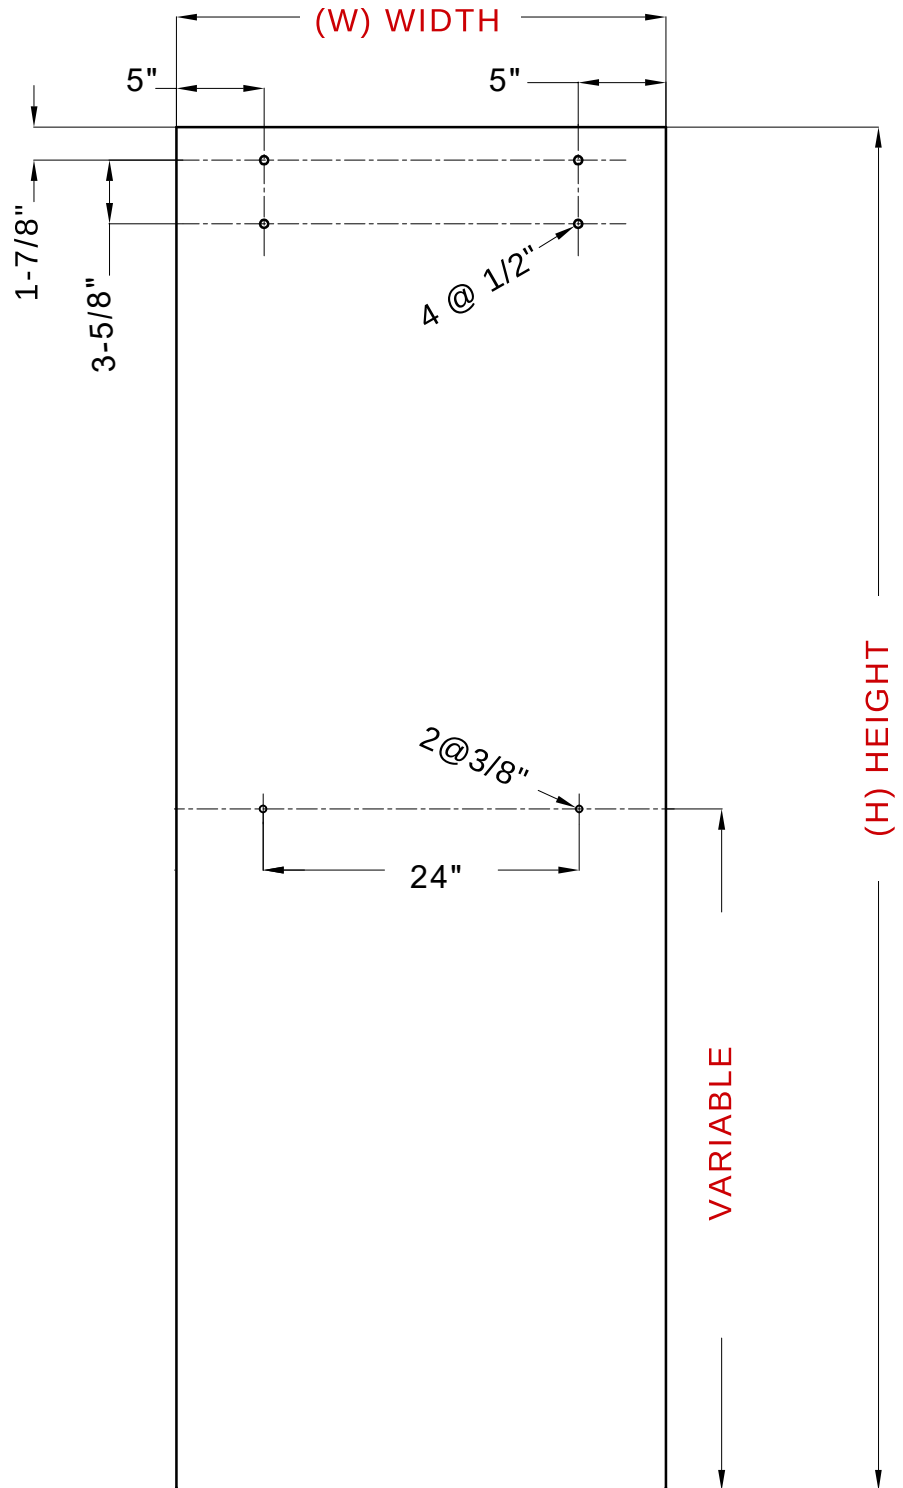

Glass Fabrication - Door

Glass Width Formula

overall width divided by 2 plus 5/8" equals door width

Example For 70" Overall Width

70" divided by 2 = 35"
 35" plus 5/8" = 35-5/8"
 35-5/8" Door Width

Glass Height Formula

overall height minus 3/8" equals door height

Example For 76" Overall Height

76" minus 3/8" = 75-5/8"
 75-5/8" Door Height

- Model: Vitra-200 KD60 & KD72
- Quantity: 1 panel
- Glass Thickness for KD60: 10mm (3/8")
- Glass Thickness for KD72: 8mm (5/16") or 10mm (3/8")
- Maximum Door Width: 36"
- Maximum Door Height: 83-5/8"
- Maximum Door Weight: 84 lbs
- Edge work: Flat polish on all sides