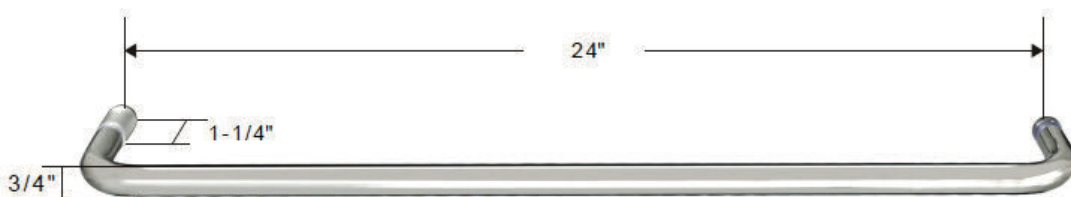

FEATURES

- Anodized aluminum top track
- (4) 45mm dual sided rollers
- (4) 28mm dual sided anti-jump pins
- Up to 3/8" out of plumb adjustability
- 2 configurations
- Dual water diverter sets (aluminum and polycarbonate)
- (1) 24" flat style towel bar with knob on backside & (1) back to back knob
- Standard clear tempered glass with optional ultra-clear (low iron) tempered glass
- 5/16" (8mm) or 3/8" (10mm) glass options
- EuroSafe glass film included on both panels (refer to "safety/warranty" for additional information)
- Option for Enduroshield treatment to reduce cleaning time by up to 90%

FINISHES

Chrome

Matte Black

Brushed Nickel

HANDLE & TOWEL BAR OPTIONS

24 inch Ladder Style Towel Bar

8 inch Ladder Style Handle

18 inch Flat Style Handle

18 inch Ladder Style Handle

24 inch Rounded Towel Bar

SPECIFICATIONS

CONFIGURATIONS

exterior or interior door capability

SPECIFICATIONS

FOOTPRINT USING ALUMINUM WATER GUARD

PARTS LIST