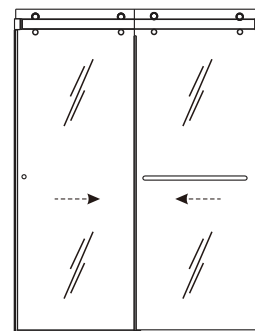

FEATURES

- Anodized aluminum top track
- (4) 45mm dual sided rollers
- (4) 28mm dual sided anti-jump pins
- Up to 3/8" out of plumb adjustability
- 2 configurations
- Dual water diverter sets (aluminum and polycarbonate)
- (1) 24" flat style towel bar with knob on backside & (1) back to back knob
- Standard clear tempered glass with optional ultra-clear (low iron) tempered glass
- 5/16" (8mm) or 3/8" (10mm) glass options
- EuroSafe glass film included on both panels (refer to "safety/warranty" for additional information)
- Option for Enduroshield treatment to reduce cleaning time by up to 90%

FINISHES

Chrome

Matte Black

Brushed Nickel

HANDLE & TOWEL BAR OPTIONS

24 inch Ladder Style Towel Bar

8 inch Ladder Style Handle

18 inch Flat Style Handle

18 inch Ladder Style Handle

24 inch Rounded Towel Bar

SPECIFICATIONS

CONFIGURATIONS

exterior or interior door capability

SPECIFICATIONS

FOOTPRINT USING ALUMINUM WATER GUARD

PARTS LIST

- | | |
|-------------------|--------------------------|
| 1) wall bracket | 8) door panel |
| 2) safety bumper | 9) bottom slip-on seal |
| 3) track | 10) aluminum water guard |
| 4) roller | 11) bottom guide |
| 5) anti-lift pins | 12) knob |
| 6) V-seal | 13) F-seal |
| 7) towel bar | |