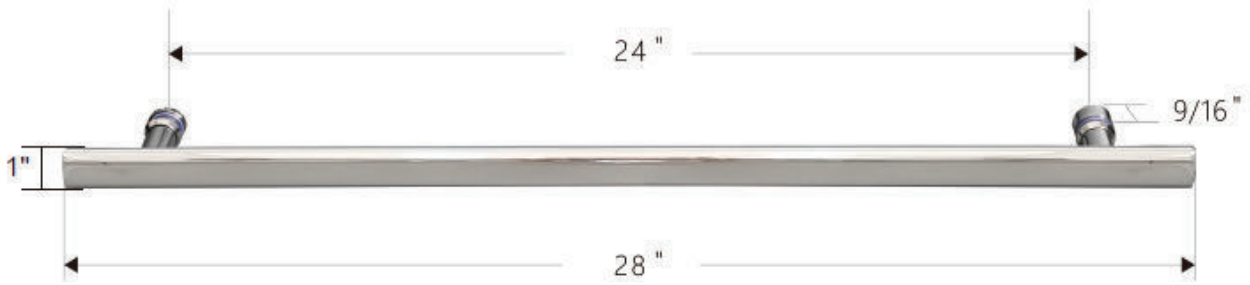

FEATURES

- Anodized aluminum top track
- (4) 45mm dual sided rollers
- (4) 28mm dual sided anti-jump pins
- Up to 3/8" out of plumb adjustability
- 2 configurations
- Dual water diverter sets (aluminum and polycarbonate)
- (1) 24" flat style towel bar with knob on backside & (1) back to back knob
- Standard clear tempered glass with optional ultra-clear (low iron) tempered glass
- 5/16" (8mm) or 3/8" (10mm) glass options
- EuroSafe glass film included on both panels (refer to "safety/warranty" for additional information)
- Option for Enduroshield treatment to reduce cleaning time by up to 90%

FINISHES

Chrome

Matte Black

Brushed Nickel

HANDLE & TOWEL BAR OPTIONS

24 inch Ladder Style Towel Bar

8 inch Ladder Style Handle

18 inch Flat Style Handle

18 inch Ladder Style Handle

24 inch Rounded Towel Bar

SPECIFICATIONS

CONFIGURATIONS

exterior or interior door capability

SPECIFICATIONS

FOOTPRINT USING ALUMINUM WATER GUARD

PARTS LIST