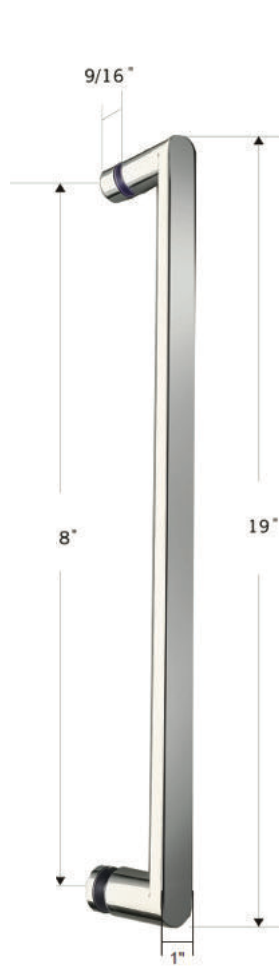

FEATURES

- Anodized aluminum top track
- (4) 45mm dual sided rollers
- (4) 28mm dual sided anti-jump pins
- Up to 3/8" out of plumb adjustability
- 2 configurations
- Dual water diverter sets (aluminum and polycarbonate)
- (1) 24" flat style towel bar with knob on backside & (1) back to back knob
- Standard clear tempered glass with optional ultra-clear (low iron) tempered glass
- 5/16" (8mm) or 3/8" (10mm) glass options
- EuroSafe glass film included on both panels (refer to "safety/warranty" for additional information)
- Option for Enduroshield treatment to reduce cleaning time by up to 90%

FINISHES

Chrome

Matte Black

Brushed Nickel

HANDLE & TOWEL BAR OPTIONS

24 inch Ladder Style Towel Bar

8 inch Ladder Style Handle

18 inch Flat Style Handle

18 inch Ladder Style Handle

24 inch Rounded Towel Bar

SPECIFICATIONS

CONFIGURATIONS

exterior or interior door capability

SPECIFICATIONS

FOOTPRINT USING ALUMINUM WATER GUARD

PARTS LIST

- | | |
|-------------------|--------------------------|
| 1) wall bracket | 8) door panel |
| 2) safety bumper | 9) bottom slip-on seal |
| 3) track | 10) aluminum water guard |
| 4) roller | 11) bottom guide |
| 5) anti-lift pins | 12) knob |
| 6) V-seal | 13) F-seal |
| 7) towel bar | |