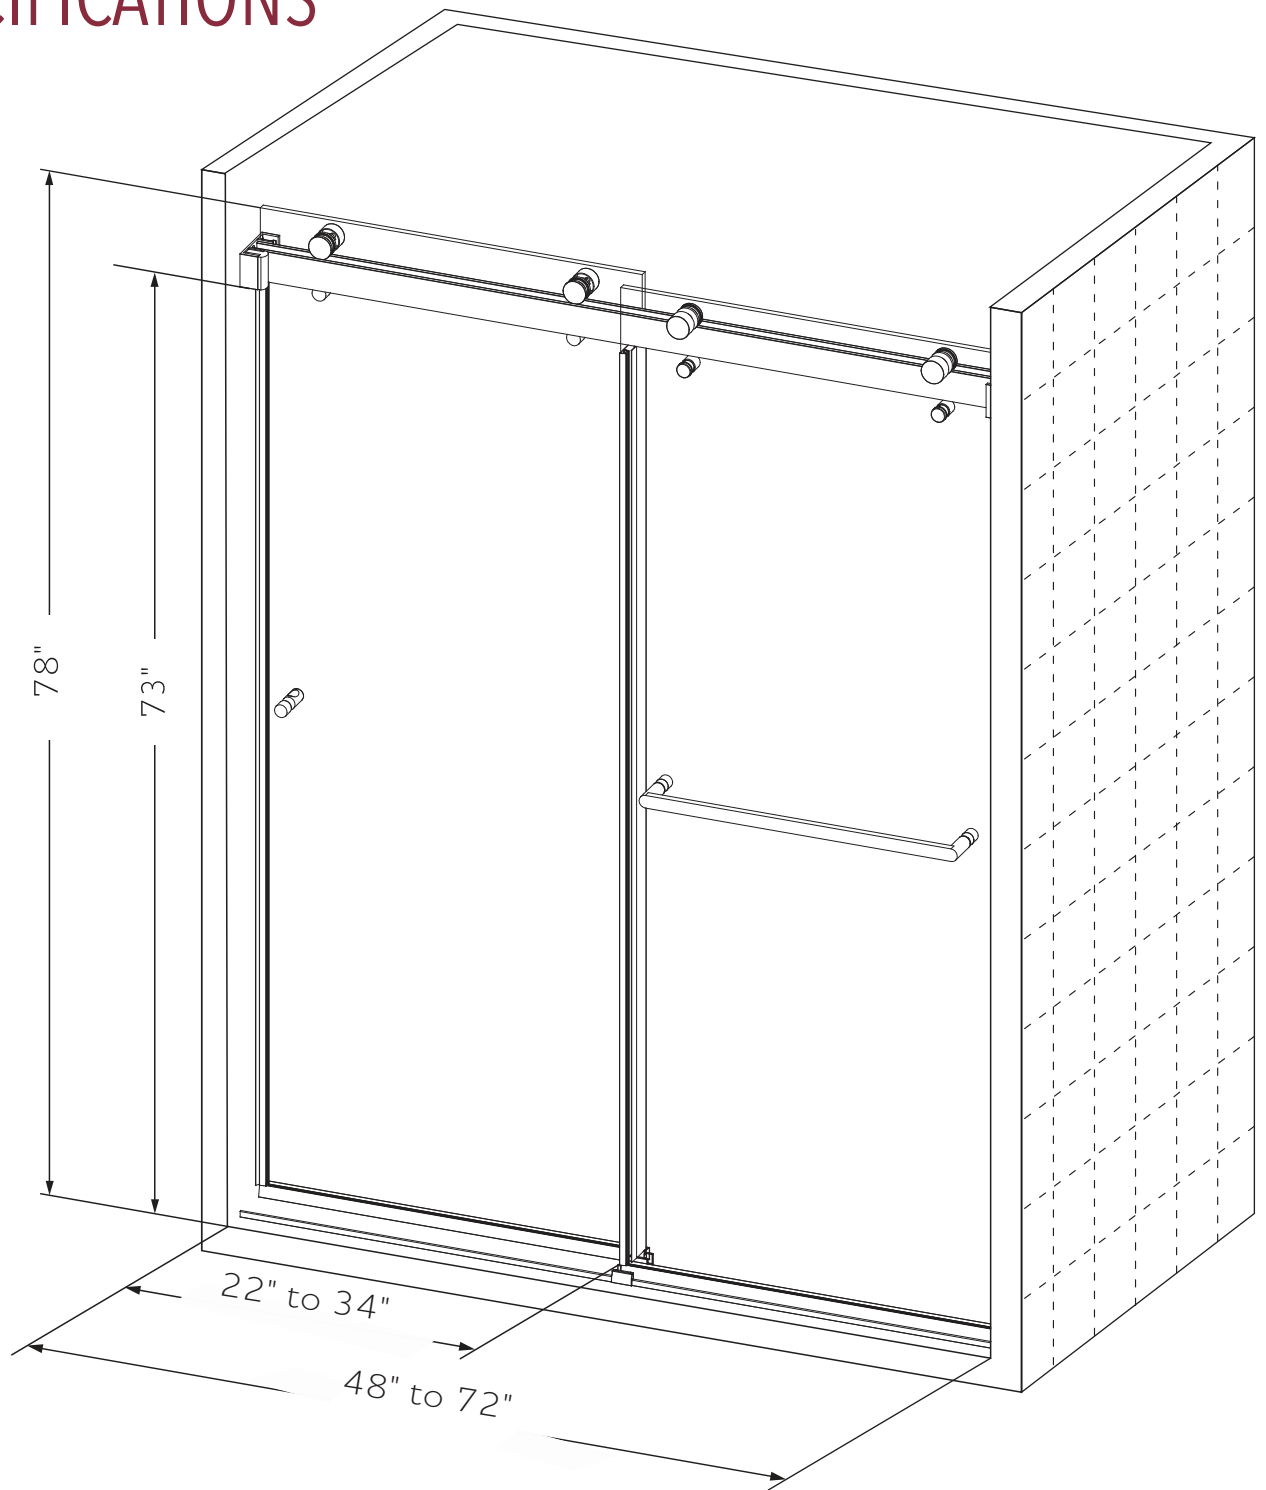

FEATURES

- Anodized aluminum top track
- (4) 45mm dual sided rollers
- (4) 28mm dual sided anti-jump pins
- Up to 3/8" out of plumb adjustability
- 2 configurations
- Dual water diverter sets (aluminum and polycarbonate)
- (1) 24" flat style towel bar with knob on backside & (1) back to back knob
- Standard clear tempered glass with optional ultra-clear (low iron) tempered glass
- 5/16" (8mm) or 3/8" (10mm) glass options
- EuroSafe glass film included on both panels (refer to "safety/warranty" for additional information)
- Option for Enduroshield treatment to reduce cleaning time by up to 90%

FINISHES

Chrome

Matte Black

Brushed Nickel

HANDLE & TOWEL BAR OPTIONS

24 inch Ladder Style Towel Bar

8 inch Ladder Style Handle

18 inch Flat Style Handle

18 inch Ladder Style Handle

24 inch Rounded Towel Bar

SPECIFICATIONS

CONFIGURATIONS

exterior or interior door capability

SPECIFICATIONS

FOOTPRINT USING ALUMINUM WATER GUARD

PARTS LIST