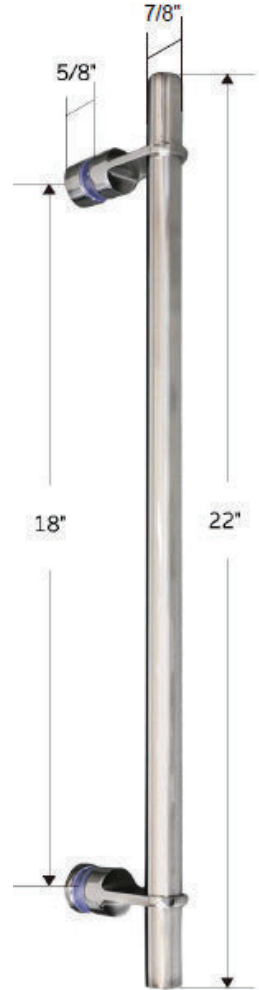

FEATURES

- Anodized aluminum top track
- (4) 45mm dual sided rollers
- (4) 28mm dual sided anti-jump pins
- Up to 3/8" out of plumb adjustability
- 2 configurations
- Dual water diverter sets (aluminum and polycarbonate)
- (1) 24" flat style towel bar with knob on backside & (1) back to back knob
- Standard clear tempered glass with optional ultra-clear (low iron) tempered glass
- 5/16" (8mm) or 3/8" (10mm) glass options
- EuroSafe glass film included on both panels (refer to "safety/warranty" for additional information)
- Option for Enduroshield treatment to reduce cleaning time by up to 90%

FINISHES

Chrome

Matte Black

Brushed Nickel

HANDLE & TOWEL BAR OPTIONS

24 inch Ladder Style Towel Bar

8 inch Ladder Style Handle

18 inch Flat Style Handle

18 inch Ladder Style Handle

24 inch Rounded Towel Bar

SPECIFICATIONS

CONFIGURATIONS

exterior or interior door capability

SPECIFICATIONS

FOOTPRINT USING ALUMINUM WATER GUARD

PARTS LIST

- | | |
|-------------------|--------------------------|
| 1) wall bracket | 8) door panel |
| 2) safety bumper | 9) bottom slip-on seal |
| 3) track | 10) aluminum water guard |
| 4) roller | 11) bottom guide |
| 5) anti-lift pins | 12) knob |
| 6) V-seal | 13) F-seal |
| 7) towel bar | |