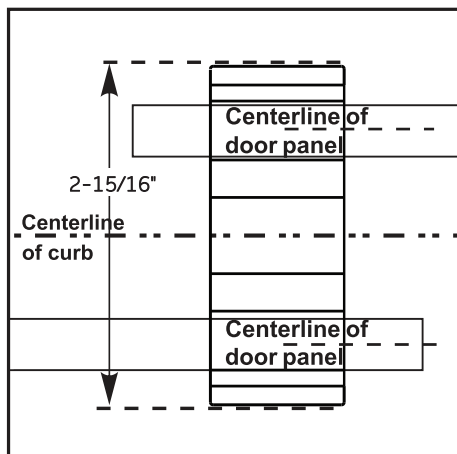

FEATURES

- Anodized aluminum top track
- (4) 45mm dual sided rollers
- (4) 28mm dual sided anti-jump pins
- Up to 3/8" out of plumb adjustability
- 2 configurations
- Dual water diverter sets (aluminum and polycarbonate)
- (1) 24" flat style towel bar with knob on backside & (1) back to back knob
- Standard clear tempered glass with optional ultra-clear (low iron) tempered glass
- 5/16" (8mm) or 3/8" (10mm) glass options
- EuroSafe glass film included on both panels (refer to "safety/warranty" for additional information)
- Option for Enduroshield treatment to reduce cleaning time by up to 90%

18 inch Ladder Style Handle

24 inch Rounded Towel Bar

SPECIFICATIONS

CONFIGURATIONS

exterior or interior door capability

SPECIFICATIONS

FOOTPRINT USING ALUMINUM WATER GUARD

PARTS LIST