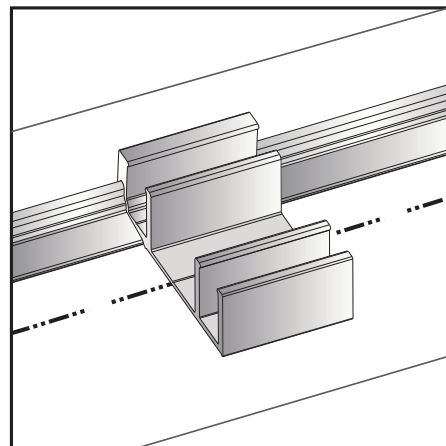

FEATURES

- Anodized aluminum top track
- (4) 45mm dual sided rollers
- (4) 28mm dual sided anti-jump pins
- Up to 3/8" out of plumb adjustability
- 2 configurations
- Dual water diverter sets (aluminum and polycarbonate)
- (1) 24" flat style towel bar with knob on backside & (1) back to back knob
- Standard clear tempered glass with optional ultra-clear (low iron) tempered glass
- 5/16" (8mm) or 3/8" (10mm) glass options
- EuroSafe glass film included on both panels (refer to "safety/warranty" for additional information)
- Option for Enduroshield treatment to reduce cleaning time by up to 90%

18 inch Ladder Style Handle

24 inch Rounded Towel Bar

SPECIFICATIONS

CONFIGURATIONS

exterior or interior door capability

SPECIFICATIONS

FOOTPRINT USING ALUMINUM WATER GUARD

PARTS LIST