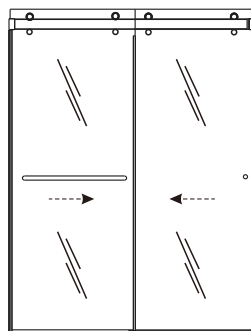

FEATURES

- Anodized aluminum top track
- (4) 45mm dual sided rollers
- (4) 28mm dual sided anti-jump pins
- Up to 3/8" out of plumb adjustability
- 2 configurations
- Dual water diverter sets (aluminum and polycarbonate)
- (1) 24" flat style towel bar with knob on backside & (1) back to back knob
- Standard clear tempered glass with optional ultra-clear (low iron) tempered glass
- 5/16" (8mm) or 3/8" (10mm) glass options
- EuroSafe glass film included on both panels (refer to "safety/warranty" for additional information)
- Option for Enduroshield treatment to reduce cleaning time by up to 90%

FINISHES

Chrome

Matte Black

Brushed Nickel

HANDLE & TOWEL BAR OPTIONS

24 inch Ladder Style Towel Bar

8 inch Ladder Style Handle

18 inch Flat Style Handle

18 inch Ladder Style Handle

24 inch Rounded Towel Bar

SPECIFICATIONS

CONFIGURATIONS

exterior or interior door capability

SPECIFICATIONS

FOOTPRINT USING ALUMINUM WATER GUARD

PARTS LIST

- | | |
|-------------------|--------------------------|
| 1) wall bracket | 8) door panel |
| 2) safety bumper | 9) bottom slip-on seal |
| 3) track | 10) aluminum water guard |
| 4) roller | 11) bottom guide |
| 5) anti-lift pins | 12) knob |
| 6) V-seal | 13) F-seal |
| 7) towel bar | |