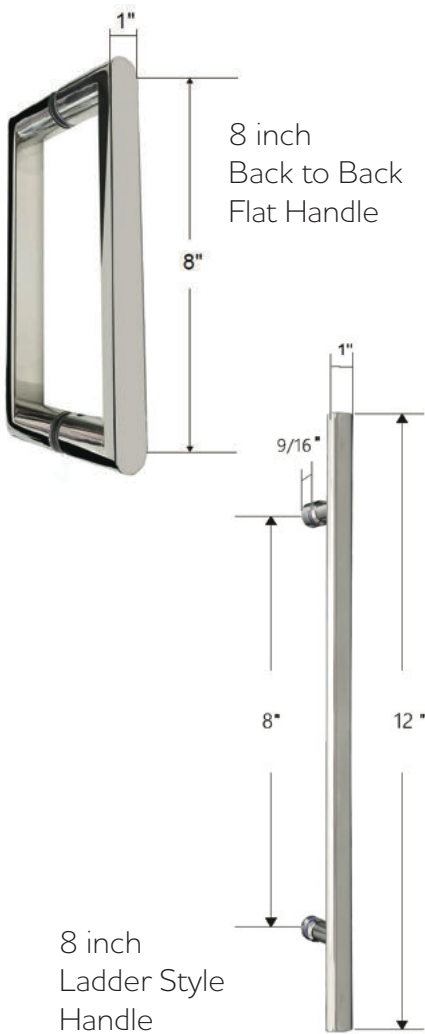

FEATURES

- Anodized aluminum top track
- (4) 45mm dual sided rollers
- (4) 28mm dual sided anti-jump pins
- Up to 3/8" out of plumb adjustability
- 2 configurations
- Dual water diverter sets (aluminum and polycarbonate)
- (1) 24" flat style towel bar with knob on backside & (1) back to back knob
- Standard clear tempered glass with optional ultra-clear (low iron) tempered glass
- 5/16" (8mm) or 3/8" (10mm) glass options
- EuroSafe glass film included on both panels (refer to "safety/warranty" for additional information)
- Option for Enduroshield treatment to reduce cleaning time by up to 90%

FINISHES

Chrome

Matte Black

Brushed Nickel

HANDLE & TOWEL BAR OPTIONS

24 inch Ladder Style Towel Bar

8 inch Ladder Style Handle

18 inch Flat Style Handle

18 inch Ladder Style Handle

24 inch Rounded Towel Bar

SPECIFICATIONS

CONFIGURATIONS

exterior or interior door capability

SPECIFICATIONS

FOOTPRINT USING ALUMINUM WATER GUARD

PARTS LIST

- | | |
|-------------------|--------------------------|
| 1) wall bracket | 8) door panel |
| 2) safety bumper | 9) bottom slip-on seal |
| 3) track | 10) aluminum water guard |
| 4) roller | 11) bottom guide |
| 5) anti-lift pins | 12) knob |
| 6) V-seal | 13) F-seal |
| 7) towel bar | |