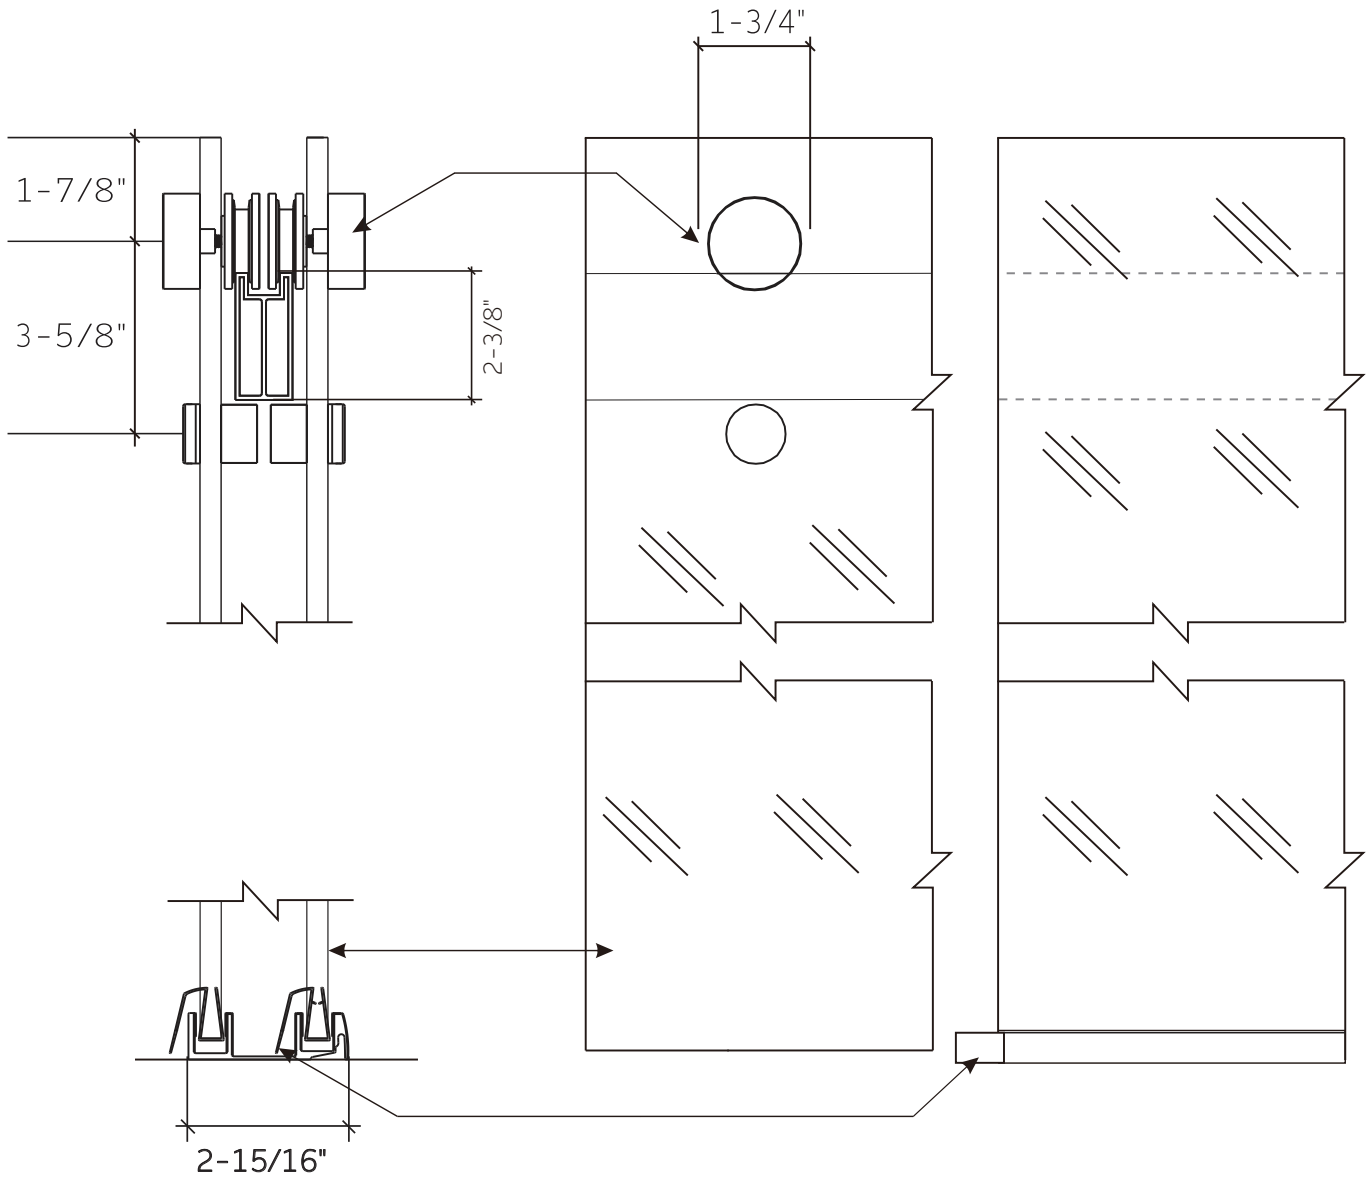

FEATURES

- Anodized aluminum top track
- (4) 45mm dual sided rollers
- (4) 28mm dual sided anti-jump pins
- Up to 3/8" out of plumb adjustability
- 2 configurations
- Dual water diverter sets (aluminum and polycarbonate)
- (1) 24" flat style towel bar with knob on backside & (1) back to back knob
- Standard clear tempered glass with optional ultra-clear (low iron) tempered glass
- 5/16" (8mm) or 3/8" (10mm) glass options
- EuroSafe glass film included on both panels (refer to "safety/warranty" for additional information)
- Option for Enduroshield treatment to reduce cleaning time by up to 90%

18 inch Ladder Style Handle

24 inch Rounded Towel Bar

SPECIFICATIONS

CONFIGURATIONS

exterior or interior door capability

SPECIFICATIONS

FOOTPRINT USING ALUMINUM WATER GUARD

PARTS LIST

- | | |
|-------------------|--------------------------|
| 1) wall bracket | 8) door panel |
| 2) safety bumper | 9) bottom slip-on seal |
| 3) track | 10) aluminum water guard |
| 4) roller | 11) bottom guide |
| 5) anti-lift pins | 12) knob |
| 6) V-seal | 13) F-seal |
| 7) towel bar | |