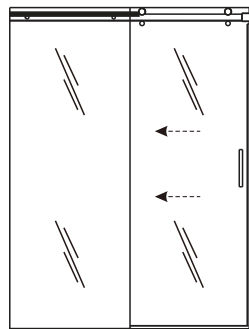

FEATURES

- 304 Stainless Steel Hardware
- (2) 45mm single sided rollers
- (2) 28mm dual sided anti-jump pins
- Up to 3/8" out of plumb adjustability
- 4 configurations
- Dual water diverter sets (aluminum and polycarbonate)
- 8" square handle with knob on backside
- Standard clear tempered glass with optional ultra-clear (low iron) tempered glass
- 3/8" (10mm) glass option
- EuroSafe glass film included on both panels (refer to "safety/warranty" for additional information)
- Option for Enduroshield treatment to reduce cleaning time by up to 90%

FINISHES

Polished Stainless

Matte Black

Brushed Stainless

Satin Brass

HANDLE & TOWEL BAR OPTIONS

24 inch Ladder Style Towel Bar

8 inch Back to Back Flat Handle

18 inch Flat Style Handle

18 inch Ladder Style Handle

Flush Pull Handle

24 inch Rounded Towel Bar

SPECIFICATIONS

CONFIGURATIONS

exterior or interior door capability

SPECIFICATIONS

**FOOTPRINT FOR DOOR ON INSIDE
 USING ALUMINUM WATER GUARD**

**FOOTPRINT FOR DOOR ON OUTSIDE
 USING ALUMINUM WATER GUARD**

PARTS LIST

- | | |
|-----------------------|--------------------------|
| 1) wall bracket | 10) fixed panel |
| 2) roller | 11) bottom slip-on seal |
| 3) fixed panel holder | 12) aluminum water guard |
| 4) track | 13) end block |
| 5) safety bumper | 14) bottom guide |
| 6) handle | 15) aluminum u-channel |
| 7) V-seal | 16) anti-lift pins |
| 8) door panel | |
| 9) F-seal | |