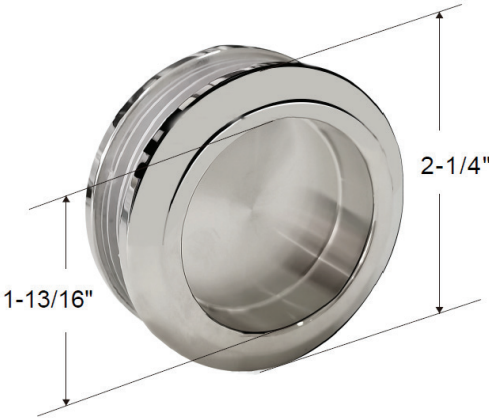

FEATURES

- 304 Stainless Steel Hardware
- (2) 45mm single sided rollers
- (2) 28mm dual sided anti-jump pins
- Up to 3/8" out of plumb adjustability
- 4 configurations
- Dual water diverter sets (aluminum and polycarbonate)
- 8" square handle with knob on backside
- Standard clear tempered glass with optional ultra-clear (low iron) tempered glass
- 3/8" (10mm) glass option
- EuroSafe glass film included on both panels (refer to "safety/warranty" for additional information)
- Option for Enduroshield treatment to reduce cleaning time by up to 90%

FINISHES

Polished Stainless

Matte Black

Brushed Stainless

Satin Brass

HANDLE & TOWEL BAR OPTIONS

24 inch Ladder Style Towel Bar

8 inch Back to Back Flat Handle

18 inch Flat Style Handle

18 inch Ladder Style Handle

Flush Pull Handle

24 inch Rounded Towel Bar

SPECIFICATIONS

CONFIGURATIONS

exterior or interior door capability

SPECIFICATIONS