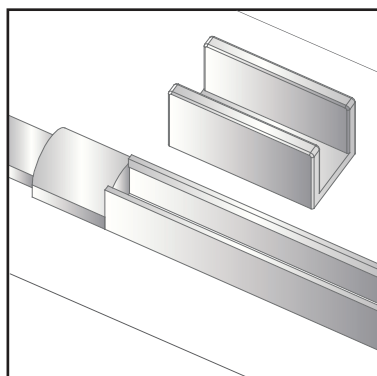

FEATURES

- 304 Stainless Steel Hardware
- (2) 45mm single sided rollers
- (2) 28mm dual sided anti-jump pins
- Up to 3/8" out of plumb adjustability
- 4 configurations
- Dual water diverter sets (aluminum and polycarbonate)
- 8" square handle with knob on backside
- Standard clear tempered glass with optional ultra-clear (low iron) tempered glass
- 3/8" (10mm) glass option
- EuroSafe glass film included on both panels (refer to "safety/warranty" for additional information)
- Option for Enduroshield treatment to reduce cleaning time by up to 90%

FINISHES

Polished Stainless

Matte Black

Brushed Stainless

Satin Brass

HANDLE & TOWEL BAR OPTIONS

24 inch Ladder Style Towel Bar

8 inch Back to Back Flat Handle

18 inch Flat Style Handle

18 inch Ladder Style Handle

Flush Pull Handle

24 inch Rounded Towel Bar

SPECIFICATIONS

CONFIGURATIONS

exterior or interior door capability

SPECIFICATIONS

**FOOTPRINT FOR DOOR ON INSIDE
 USING ALUMINUM WATER GUARD**

**FOOTPRINT FOR DOOR ON OUTSIDE
 USING ALUMINUM WATER GUARD**

PARTS LIST

- | | |
|-----------------------|--------------------------|
| 1) wall bracket | 10) fixed panel |
| 2) roller | 11) bottom slip-on seal |
| 3) fixed panel holder | 12) aluminum water guard |
| 4) track | 13) end block |
| 5) safety bumper | 14) bottom guide |
| 6) handle | 15) aluminum u-channel |
| 7) V-seal | 16) anti-lift pins |
| 8) door panel | |
| 9) F-seal | |