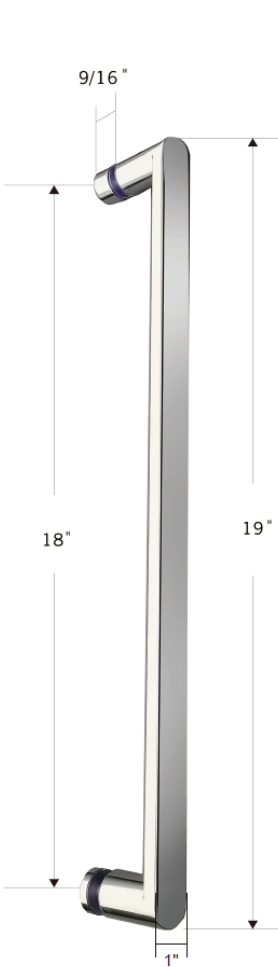

FEATURES

- 304 Stainless Steel Hardware
- (2) 45mm single sided rollers
- (2) 28mm dual sided anti-jump pins
- Up to 3/8" out of plumb adjustability
- 4 configurations
- Dual water diverter sets (aluminum and polycarbonate)
- 8" square handle with knob on backside
- Standard clear tempered glass with optional ultra-clear (low iron) tempered glass
- 3/8" (10mm) glass option
- EuroSafe glass film included on both panels (refer to "safety/warranty" for additional information)
- Option for Enduroshield treatment to reduce cleaning time by up to 90%

FINISHES

Polished Stainless

Matte Black

Brushed Stainless

Satin Brass

HANDLE & TOWEL BAR OPTIONS

24 inch Ladder Style Towel Bar

8 inch Back to Back Flat Handle

18 inch Flat Style Handle

18 inch Ladder Style Handle

Flush Pull Handle

24 inch Rounded Towel Bar

SPECIFICATIONS

CONFIGURATIONS

exterior or interior door capability

SPECIFICATIONS

**FOOTPRINT FOR DOOR ON INSIDE
 USING ALUMINUM WATER GUARD**

**FOOTPRINT FOR DOOR ON OUTSIDE
 USING ALUMINUM WATER GUARD**

PARTS LIST

- | | |
|-----------------------|--------------------------|
| 1) wall bracket | 10) fixed panel |
| 2) roller | 11) bottom slip-on seal |
| 3) fixed panel holder | 12) aluminum water guard |
| 4) track | 13) end block |
| 5) safety bumper | 14) bottom guide |
| 6) handle | 15) aluminum u-channel |
| 7) V-seal | 16) anti-lift pins |
| 8) door panel | |
| 9) F-seal | |