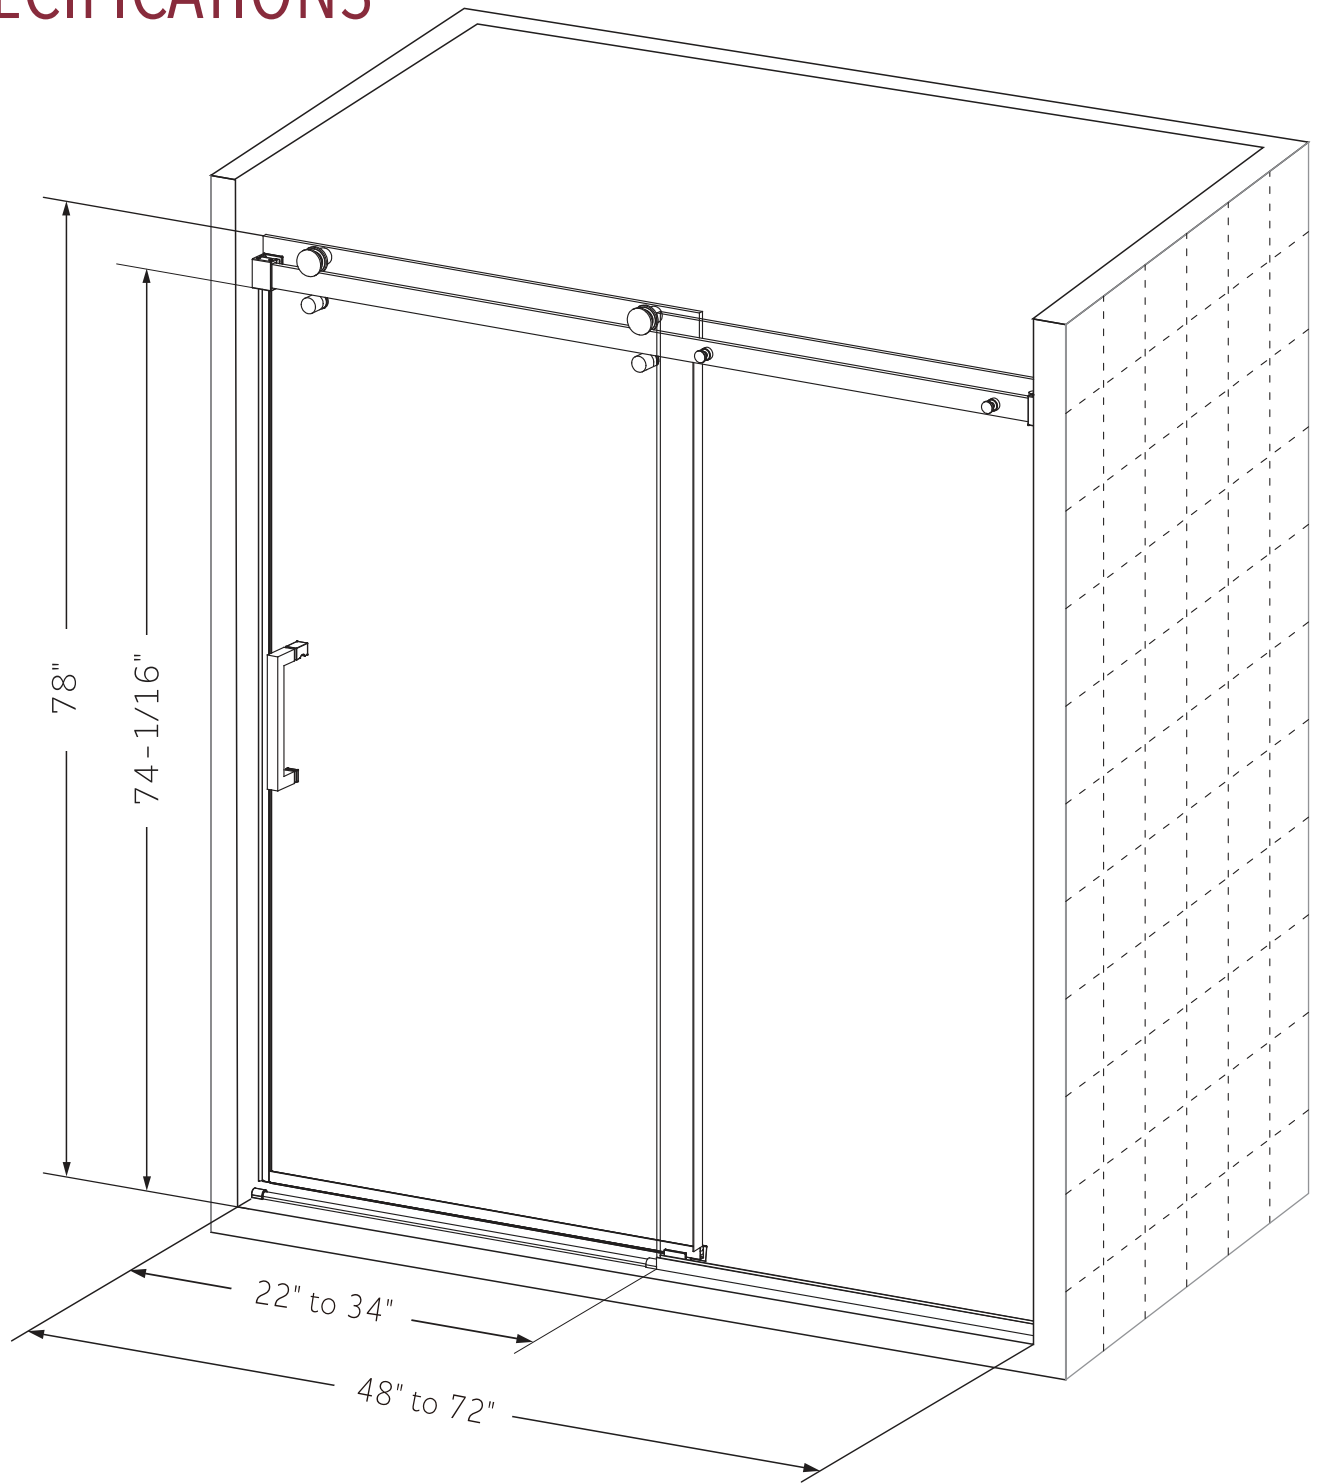

FEATURES

- 304 Stainless Steel Hardware
- (2) 45mm single sided rollers
- (2) 28mm dual sided anti-jump pins
- Up to 3/8" out of plumb adjustability
- 4 configurations
- Dual water diverter sets (aluminum and polycarbonate)
- 8" square handle with knob on backside
- Standard clear tempered glass with optional ultra-clear (low iron) tempered glass
- 3/8" (10mm) glass option
- EuroSafe glass film included on both panels (refer to "safety/warranty" for additional information)
- Option for Enduroshield treatment to reduce cleaning time by up to 90%

18 inch Flat Style Handle

18 inch Ladder Style Handle

Flush Pull Handle

24 inch Rounded Towel Bar

SPECIFICATIONS

CONFIGURATIONS

exterior or interior door capability

SPECIFICATIONS