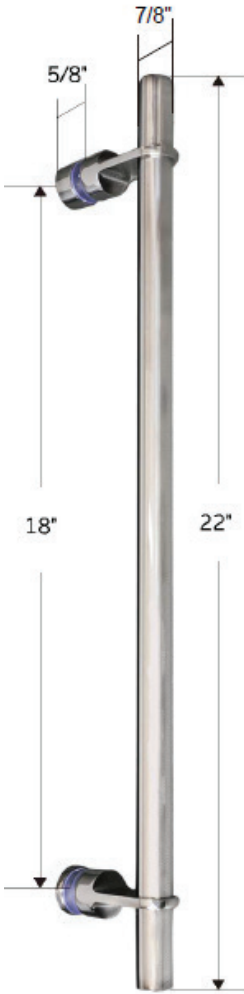

FEATURES

- 304 Stainless Steel Hardware
- (2) 45mm single sided rollers
- (2) 28mm dual sided anti-jump pins
- Up to 3/8" out of plumb adjustability
- 4 configurations
- Dual water diverter sets (aluminum and polycarbonate)
- 8" square handle with knob on backside
- Standard clear tempered glass with optional ultra-clear (low iron) tempered glass
- 3/8" (10mm) glass option
- EuroSafe glass film included on both panels (refer to "safety/warranty" for additional information)
- Option for Enduroshield treatment to reduce cleaning time by up to 90%

FINISHES

Polished Stainless

Matte Black

Brushed Stainless

Satin Brass

HANDLE & TOWEL BAR OPTIONS

24 inch Ladder Style Towel Bar

8 inch Back to Back Flat Handle

18 inch Flat Style Handle

18 inch Ladder Style Handle

Flush Pull Handle

24 inch Rounded Towel Bar

SPECIFICATIONS

CONFIGURATIONS

exterior or interior door capability

SPECIFICATIONS

**FOOTPRINT FOR DOOR ON INSIDE
 USING ALUMINUM WATER GUARD**

**FOOTPRINT FOR DOOR ON OUTSIDE
 USING ALUMINUM WATER GUARD**

PARTS LIST

- | | |
|-----------------------|--------------------------|
| 1) wall bracket | 10) fixed panel |
| 2) roller | 11) bottom slip-on seal |
| 3) fixed panel holder | 12) aluminum water guard |
| 4) track | 13) end block |
| 5) safety bumper | 14) bottom guide |
| 6) handle | 15) aluminum u-channel |
| 7) V-seal | 16) anti-lift pins |
| 8) door panel | |
| 9) F-seal | |