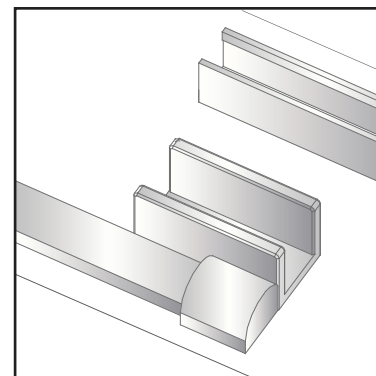

FEATURES

- 304 Stainless Steel Hardware
- (2) 45mm single sided rollers
- (2) 28mm dual sided anti-jump pins
- Up to 3/8" out of plumb adjustability
- 4 configurations
- Dual water diverter sets (aluminum and polycarbonate)
- 8" square handle with knob on backside
- Standard clear tempered glass with optional ultra-clear (low iron) tempered glass
- 3/8" (10mm) glass option
- EuroSafe glass film included on both panels (refer to "safety/warranty" for additional information)
- Option for Enduroshield treatment to reduce cleaning time by up to 90%

FINISHES

Polished Stainless

Matte Black

Brushed Stainless

Satin Brass

HANDLE & TOWEL BAR OPTIONS

24 inch Ladder Style Towel Bar

8 inch Back to Back Flat Handle

18 inch Flat Style Handle

18 inch Ladder Style Handle

Flush Pull Handle

24 inch Rounded Towel Bar

SPECIFICATIONS

CONFIGURATIONS

exterior or interior door capability

SPECIFICATIONS

**FOOTPRINT FOR DOOR ON INSIDE
 USING ALUMINUM WATER GUARD**

**FOOTPRINT FOR DOOR ON OUTSIDE
 USING ALUMINUM WATER GUARD**

PARTS LIST

- | | |
|-----------------------|--------------------------|
| 1) wall bracket | 10) fixed panel |
| 2) roller | 11) bottom slip-on seal |
| 3) fixed panel holder | 12) aluminum water guard |
| 4) track | 13) end block |
| 5) safety bumper | 14) bottom guide |
| 6) handle | 15) aluminum u-channel |
| 7) V-seal | 16) anti-lift pins |
| 8) door panel | |
| 9) F-seal | |