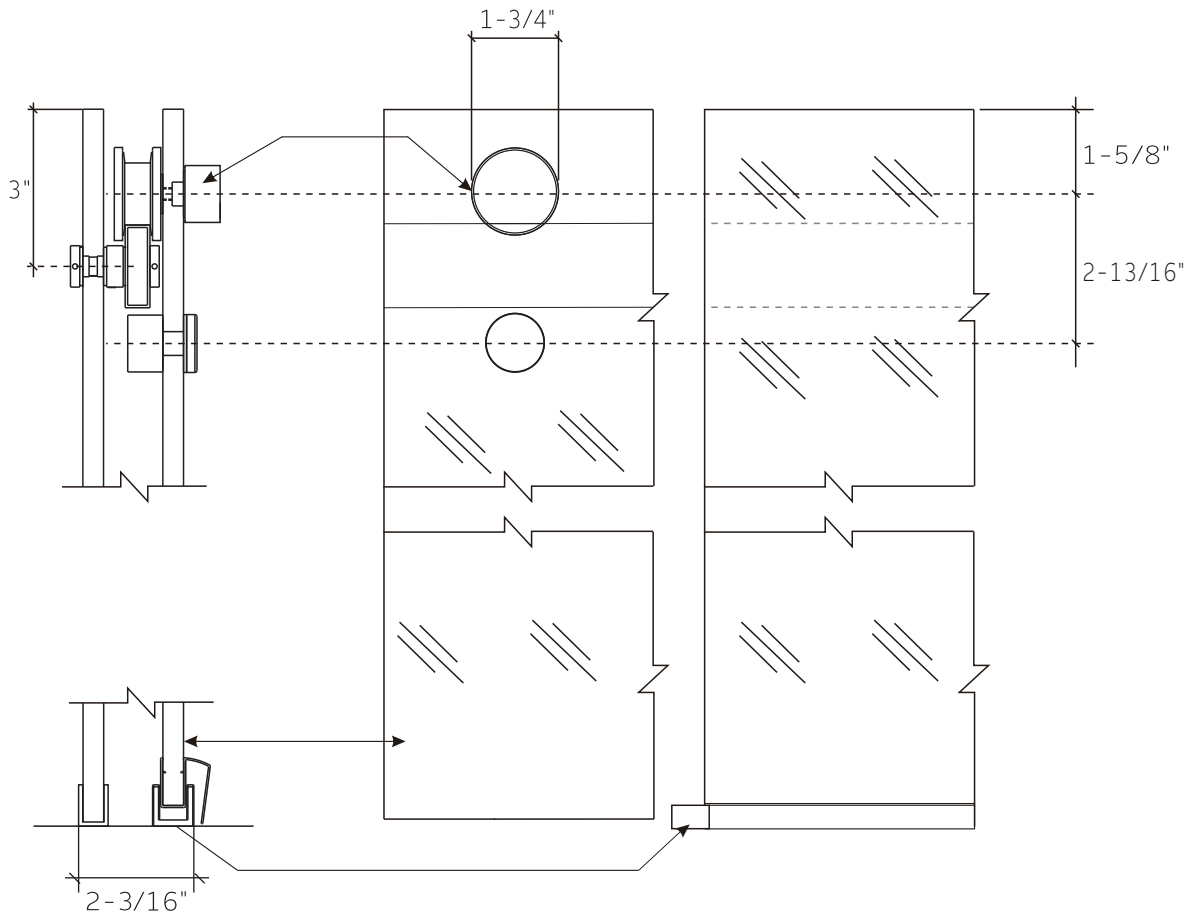

FEATURES

- 304 Stainless Steel Hardware
- (2) 45mm single sided rollers
- (2) 28mm dual sided anti-jump pins
- Up to 3/8" out of plumb adjustability
- 4 configurations
- Dual water diverter sets (aluminum and polycarbonate)
- 8" square handle with knob on backside
- Standard clear tempered glass with optional ultra-clear (low iron) tempered glass
- 3/8" (10mm) glass option
- EuroSafe glass film included on both panels (refer to "safety/warranty" for additional information)
- Option for Enduroshield treatment to reduce cleaning time by up to 90%

18 inch Flat Style Handle

18 inch Ladder Style Handle

Flush Pull Handle

24 inch Rounded Towel Bar

SPECIFICATIONS

CONFIGURATIONS

exterior or interior door capability

SPECIFICATIONS

**FOOTPRINT FOR DOOR ON INSIDE
 USING ALUMINUM WATER GUARD**

**FOOTPRINT FOR DOOR ON OUTSIDE
 USING ALUMINUM WATER GUARD**

PARTS LIST

- | | |
|-----------------------|--------------------------|
| 1) wall bracket | 10) fixed panel |
| 2) roller | 11) bottom slip-on seal |
| 3) fixed panel holder | 12) aluminum water guard |
| 4) track | 13) end block |
| 5) safety bumper | 14) bottom guide |
| 6) handle | 15) aluminum u-channel |
| 7) V-seal | 16) anti-lift pins |
| 8) door panel | |
| 9) F-seal | |