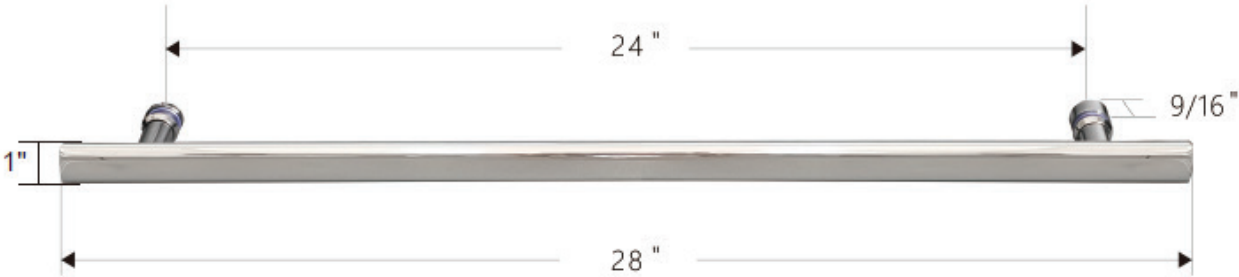

FEATURES

- 304 Stainless Steel Hardware
- (2) 45mm single sided rollers
- (2) 28mm dual sided anti-jump pins
- Up to 3/8" out of plumb adjustability
- 4 configurations
- Dual water diverter sets (aluminum and polycarbonate)
- 8" square handle with knob on backside
- Standard clear tempered glass with optional ultra-clear (low iron) tempered glass
- 3/8" (10mm) glass option
- EuroSafe glass film included on both panels (refer to "safety/warranty" for additional information)
- Option for Enduroshield treatment to reduce cleaning time by up to 90%

FINISHES

Polished Stainless

Matte Black

Brushed Stainless

Satin Brass

HANDLE & TOWEL BAR OPTIONS

24 inch Ladder Style Towel Bar

8 inch Back to Back Flat Handle

18 inch Flat Style Handle

18 inch Ladder Style Handle

Flush Pull Handle

24 inch Rounded Towel Bar

SPECIFICATIONS

CONFIGURATIONS

exterior or interior door capability

SPECIFICATIONS