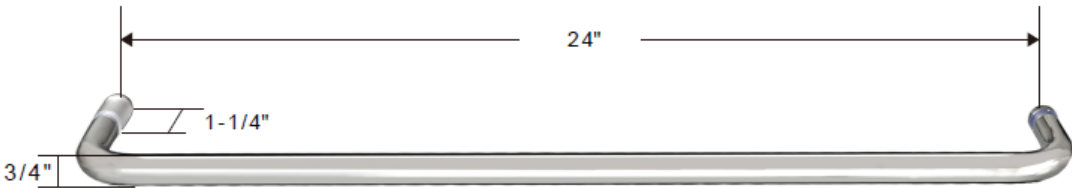

FEATURES

- 304 Stainless Steel Hardware
- (2) 45mm single sided rollers
- (2) 28mm dual sided anti-jump pins
- Up to 3/8" out of plumb adjustability
- 4 configurations
- Dual water diverter sets (aluminum and polycarbonate)
- 8" square handle with knob on backside
- Standard clear tempered glass with optional ultra-clear (low iron) tempered glass
- 3/8" (10mm) glass option
- EuroSafe glass film included on both panels (refer to "safety/warranty" for additional information)
- Option for Enduroshield treatment to reduce cleaning time by up to 90%

FINISHES

Polished Stainless

Matte Black

Brushed Stainless

Satin Brass

HANDLE & TOWEL BAR OPTIONS

24 inch Ladder Style Towel Bar

8 inch Back to Back Flat Handle

18 inch Flat Style Handle

18 inch Ladder Style Handle

Flush Pull Handle

24 inch Rounded Towel Bar

SPECIFICATIONS

CONFIGURATIONS

exterior or interior door capability

SPECIFICATIONS