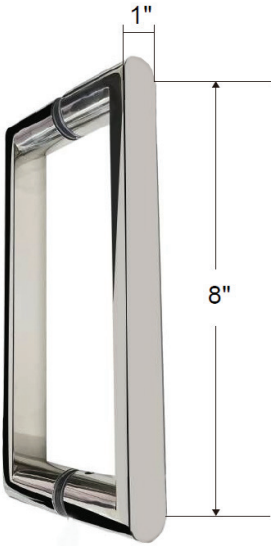

FEATURES

- 304 Stainless Steel Hardware
- (2) 45mm single sided rollers
- (2) 28mm dual sided anti-jump pins
- Up to 3/8" out of plumb adjustability
- 4 configurations
- Dual water diverter sets (aluminum and polycarbonate)
- 8" square handle with knob on backside
- Standard clear tempered glass with optional ultra-clear (low iron) tempered glass
- 3/8" (10mm) glass option
- EuroSafe glass film included on both panels (refer to "safety/warranty" for additional information)
- Option for Enduroshield treatment to reduce cleaning time by up to 90%

FINISHES

Polished Stainless

Matte Black

Brushed Stainless

Satin Brass

HANDLE & TOWEL BAR OPTIONS

24 inch Ladder Style Towel Bar

8 inch Back to Back Flat Handle

18 inch Flat Style Handle

18 inch Ladder Style Handle

Flush Pull Handle

24 inch Rounded Towel Bar

SPECIFICATIONS

CONFIGURATIONS

exterior or interior door capability

SPECIFICATIONS