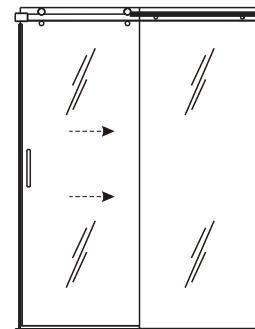

FEATURES

- 304 Stainless Steel Hardware
- (2) 45mm single sided rollers
- (2) 28mm dual sided anti-jump pins
- Up to 3/8" out of plumb adjustability
- 4 configurations
- Dual water diverter sets (aluminum and polycarbonate)
- 8" square handle with knob on backside
- Standard clear tempered glass with optional ultra-clear (low iron) tempered glass
- 3/8" (10mm) glass option
- EuroSafe glass film included on both panels (refer to "safety/warranty" for additional information)
- Option for Enduroshield treatment to reduce cleaning time by up to 90%

FINISHES

Polished Stainless

Matte Black

Brushed Stainless

Satin Brass

HANDLE & TOWEL BAR OPTIONS

24 inch Ladder Style Towel Bar

8 inch Back to Back Flat Handle

18 inch Flat Style Handle

18 inch Ladder Style Handle

Flush Pull Handle

24 inch Rounded Towel Bar

SPECIFICATIONS

CONFIGURATIONS

exterior or interior door capability

SPECIFICATIONS