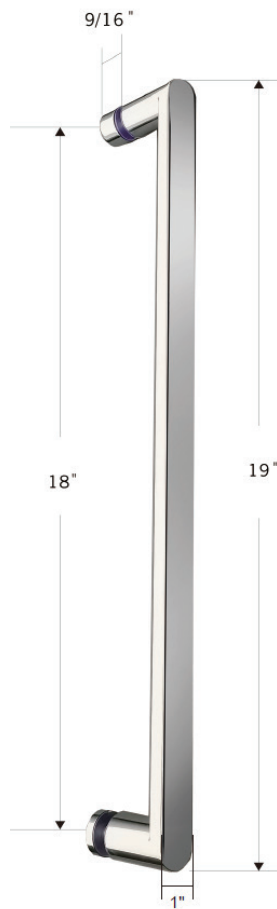

FEATURES

- 304 stainless steel hardware
- (4) 45mm dual sided rollers
- Up to 3/8" out of plumb adjustability
- 4 configurations
- Dual water diverter sets (aluminum and polycarbonate)
- 12" flat style, back to back handle
- Standard clear tempered glass with optional ultra-clear (low iron) tempered glass
- 3/8" (10mm) or 1/2" (12mm) glass options
- EuroSafe glass film included on both panels (refer to "safety/warranty" for additional information)
- Option for Enduroshield treatment to reduce cleaning time by up to 90%

FINISHES

Polished Stainless

Matte Black

Brushed Stainless

Satin Brass

HANDLE & TOWEL BAR OPTIONS

24 inch Ladder Style Towel Bar

8 inch Back to Back Flat Handle

18 inch Flat Style Handle

18 inch Ladder Style Handle

Flush Pull Handle

24 inch Rounded Towel Bar

SPECIFICATIONS

CONFIGURATIONS

exterior or interior door capability

SPECIFICATIONS

FOOTPRINT FOR DOOR ON INSIDE USING ALUMINUM WATER GUARD

FOOTPRINT FOR DOOR ON OUTSIDE USING ALUMINUM WATER GUARD

FOOTPRINT FOR DOOR ON OUTSIDE USING POLYCARBONATE L-SEAL

PARTS LIST

- 1) wall bracket
- 2) roller
- 3) fixed panel holder
- 4) track
- 5) safety bumper
- 6) handle
- 7) V-seal
- 8) door panel
- 9) F-seal
- 10) fixed panel
- 11) L-seal
- 12) aluminum water guard
- 13) end block
- 14) bottom guide
- 15) aluminum u-channel
- 16) 1/4" shims