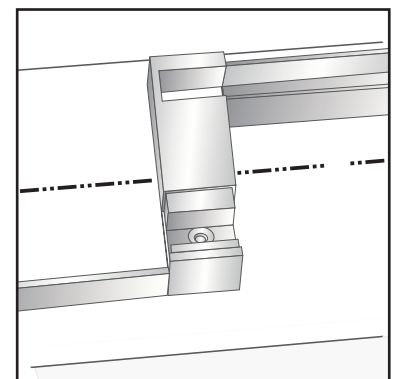

FEATURES

- 304 stainless steel hardware
- (4) 45mm dual sided rollers
- Up to 3/8" out of plumb adjustability
- 4 configurations
- Dual water diverter sets (aluminum and polycarbonate)
- 12" flat style, back to back handle
- Standard clear tempered glass with optional ultra-clear (low iron) tempered glass
- 3/8" (10mm) or 1/2" (12mm) glass options
- EuroSafe glass film included on both panels (refer to "safety/warranty" for additional information)
- Option for Enduroshield treatment to reduce cleaning time by up to 90%

18 inch Flat Style Handle

18 inch Ladder Style Handle

Flush Pull Handle

24 inch Rounded Towel Bar

SPECIFICATIONS

CONFIGURATIONS

exterior or interior door capability

SPECIFICATIONS

FOOTPRINT FOR DOOR ON INSIDE USING ALUMINUM WATER GUARD

FOOTPRINT FOR DOOR ON OUTSIDE USING ALUMINUM WATER GUARD

FOOTPRINT FOR DOOR ON OUTSIDE USING POLYCARBONATE L-SEAL

PARTS LIST

- 1) wall bracket
- 2) roller
- 3) fixed panel holder
- 4) track
- 5) safety bumper
- 6) handle
- 7) V-seal
- 8) door panel
- 9) F-seal
- 10) fixed panel
- 11) L-seal
- 12) aluminum water guard
- 13) end block
- 14) bottom guide
- 15) aluminum u-channel
- 16) 1/4" shims