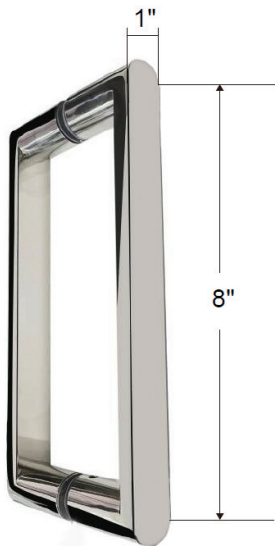

FEATURES

- 304 stainless steel hardware
- (4) 45mm dual sided rollers
- Up to 3/8" out of plumb adjustability
- 4 configurations
- Dual water diverter sets (aluminum and polycarbonate)
- 12" flat style, back to back handle
- Standard clear tempered glass with optional ultra-clear (low iron) tempered glass
- 3/8" (10mm) or 1/2" (12mm) glass options
- EuroSafe glass film included on both panels (refer to "safety/warranty" for additional information)
- Option for Enduroshield treatment to reduce cleaning time by up to 90%

FINISHES

Polished Stainless

Matte Black

Brushed Stainless

Satin Brass

HANDLE & TOWEL BAR OPTIONS

24 inch Ladder Style Towel Bar

8 inch Back to Back Flat Handle

18 inch Flat Style Handle

18 inch Ladder Style Handle

Flush Pull Handle

24 inch Rounded Towel Bar

SPECIFICATIONS

CONFIGURATIONS

exterior or interior door capability

SPECIFICATIONS