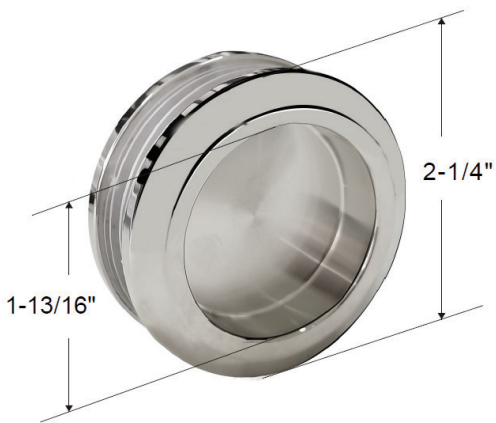

FEATURES

- 304 stainless steel hardware
- (4) 45mm dual sided rollers
- Up to 3/8" out of plumb adjustability
- 4 configurations
- Dual water diverter sets (aluminum and polycarbonate)
- 12" flat style, back to back handle
- Standard clear tempered glass with optional ultra-clear (low iron) tempered glass
- 3/8" (10mm) or 1/2" (12mm) glass options
- EuroSafe glass film included on both panels (refer to "safety/warranty" for additional information)
- Option for Enduroshield treatment to reduce cleaning time by up to 90%

FINISHES

Polished Stainless

Matte Black

Brushed Stainless

Satin Brass

HANDLE & TOWEL BAR OPTIONS

24 inch Ladder Style Towel Bar

8 inch Back to Back Flat Handle

18 inch Flat Style Handle

18 inch Ladder Style Handle

Flush Pull Handle

24 inch Rounded Towel Bar

SPECIFICATIONS

CONFIGURATIONS

exterior or interior door capability

SPECIFICATIONS