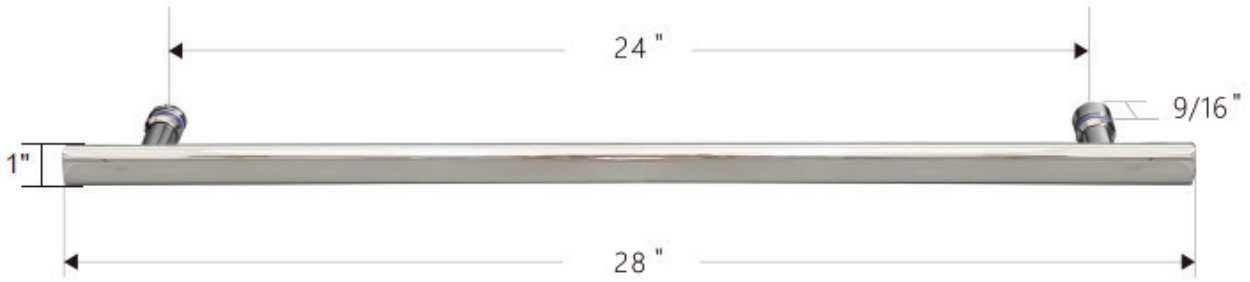

FEATURES

- 304 stainless steel hardware
- (4) 45mm dual sided rollers
- Up to 3/8" out of plumb adjustability
- 4 configurations
- Dual water diverter sets (aluminum and polycarbonate)
- 12" flat style, back to back handle
- Standard clear tempered glass with optional ultra-clear (low iron) tempered glass
- 3/8" (10mm) or 1/2" (12mm) glass options
- EuroSafe glass film included on both panels (refer to "safety/warranty" for additional information)
- Option for Enduroshield treatment to reduce cleaning time by up to 90%

FINISHES

Polished Stainless

Matte Black

Brushed Stainless

Satin Brass

HANDLE & TOWEL BAR OPTIONS

24 inch Ladder Style Towel Bar

8 inch Back to Back Flat Handle

18 inch Flat Style Handle

18 inch Ladder Style Handle

Flush Pull Handle

24 inch Rounded Towel Bar

SPECIFICATIONS

CONFIGURATIONS

exterior or interior door capability

SPECIFICATIONS