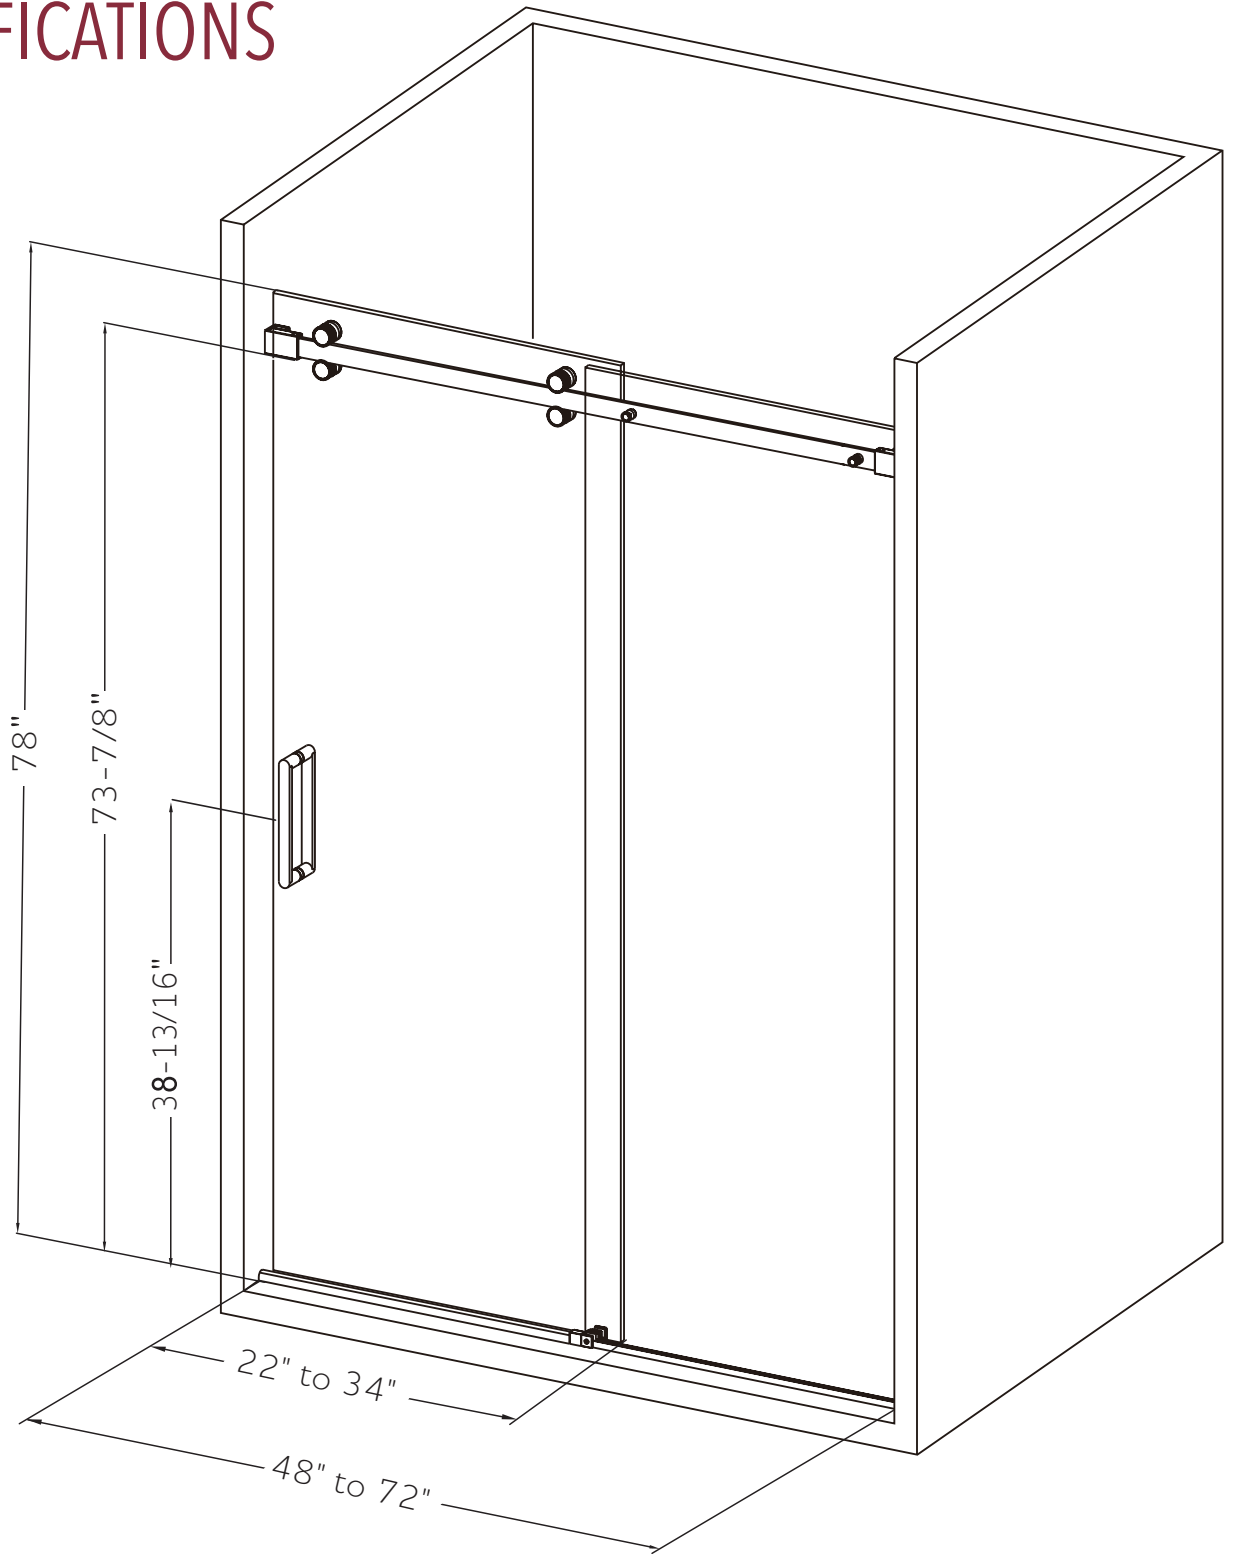

FEATURES

- 304 stainless steel hardware
- (4) 45mm dual sided rollers
- Up to 3/8" out of plumb adjustability
- 4 configurations
- Dual water diverter sets (aluminum and polycarbonate)
- 12" flat style, back to back handle
- Standard clear tempered glass with optional ultra-clear (low iron) tempered glass
- 3/8" (10mm) or 1/2" (12mm) glass options
- EuroSafe glass film included on both panels (refer to "safety/warranty" for additional information)
- Option for Enduroshield treatment to reduce cleaning time by up to 90%

FINISHES

Polished Stainless

Matte Black

Brushed Stainless

Satin Brass

HANDLE & TOWEL BAR OPTIONS

24 inch Ladder Style Towel Bar

8 inch Back to Back Flat Handle

18 inch Flat Style Handle

18 inch Ladder Style Handle

Flush Pull Handle

24 inch Rounded Towel Bar

SPECIFICATIONS

CONFIGURATIONS

exterior or interior door capability

SPECIFICATIONS

FOOTPRINT FOR DOOR ON INSIDE USING ALUMINUM WATER GUARD

FOOTPRINT FOR DOOR ON OUTSIDE USING ALUMINUM WATER GUARD

FOOTPRINT FOR DOOR ON OUTSIDE USING POLYCARBONATE L-SEAL

PARTS LIST

- 1) wall bracket
- 2) roller
- 3) fixed panel holder
- 4) track
- 5) safety bumper
- 6) handle
- 7) V-seal
- 8) door panel
- 9) F-seal
- 10) fixed panel
- 11) L-seal
- 12) aluminum water guard
- 13) end block
- 14) bottom guide
- 15) aluminum u-channel
- 16) 1/4" shims