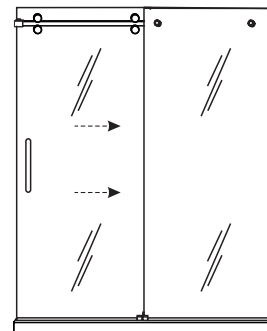

FEATURES

- 304 stainless steel hardware
- (4) 45mm dual sided rollers
- Up to 3/8" out of plumb adjustability
- 4 configurations
- Dual water diverter sets (aluminum and polycarbonate)
- 12" flat style, back to back handle
- Standard clear tempered glass with optional ultra-clear (low iron) tempered glass
- 3/8" (10mm) or 1/2" (12mm) glass options
- EuroSafe glass film included on both panels (refer to "safety/warranty" for additional information)
- Option for Enduroshield treatment to reduce cleaning time by up to 90%

FINISHES

Polished Stainless

Matte Black

Brushed Stainless

Satin Brass

HANDLE & TOWEL BAR OPTIONS

24 inch Ladder Style Towel Bar

8 inch Back to Back Flat Handle

18 inch Flat Style Handle

18 inch Ladder Style Handle

Flush Pull Handle

24 inch Rounded Towel Bar

SPECIFICATIONS

CONFIGURATIONS

exterior or interior door capability

SPECIFICATIONS

FOOTPRINT FOR DOOR ON INSIDE USING ALUMINUM WATER GUARD

FOOTPRINT FOR DOOR ON OUTSIDE USING ALUMINUM WATER GUARD

FOOTPRINT FOR DOOR ON OUTSIDE USING POLYCARBONATE L-SEAL

PARTS LIST

- 1) wall bracket
- 2) roller
- 3) fixed panel holder
- 4) track
- 5) safety bumper
- 6) handle
- 7) V-seal
- 8) door panel
- 9) F-seal
- 10) fixed panel
- 11) L-seal
- 12) aluminum water guard
- 13) end block
- 14) bottom guide
- 15) aluminum u-channel
- 16) 1/4" shims