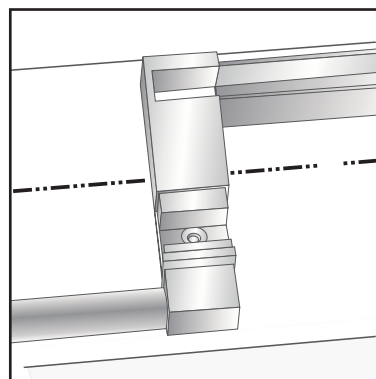

FEATURES

- 304 stainless steel hardware
- (4) 45mm dual sided rollers
- Up to 3/8" out of plumb adjustability
- 4 configurations
- Dual water diverter sets (aluminum and polycarbonate)
- 12" flat style, back to back handle
- Standard clear tempered glass with optional ultra-clear (low iron) tempered glass
- 3/8" (10mm) or 1/2" (12mm) glass options
- EuroSafe glass film included on both panels (refer to "safety/warranty" for additional information)
- Option for Enduroshield treatment to reduce cleaning time by up to 90%

FINISHES

Polished Stainless

Matte Black

Brushed Stainless

Satin Brass

HANDLE & TOWEL BAR OPTIONS

24 inch Ladder Style Towel Bar

8 inch Back to Back Flat Handle

18 inch Flat Style Handle

18 inch Ladder Style Handle

Flush Pull Handle

24 inch Rounded Towel Bar

SPECIFICATIONS

CONFIGURATIONS

exterior or interior door capability

SPECIFICATIONS

FOOTPRINT FOR DOOR ON INSIDE USING ALUMINUM WATER GUARD

FOOTPRINT FOR DOOR ON OUTSIDE USING ALUMINUM WATER GUARD

FOOTPRINT FOR DOOR ON OUTSIDE USING POLYCARBONATE L-SEAL

PARTS LIST

- 1) wall bracket
- 2) roller
- 3) fixed panel holder
- 4) track
- 5) safety bumper
- 6) handle
- 7) V-seal
- 8) door panel
- 9) F-seal
- 10) fixed panel
- 11) L-seal
- 12) aluminum water guard
- 13) end block
- 14) bottom guide
- 15) aluminum u-channel
- 16) 1/4" shims