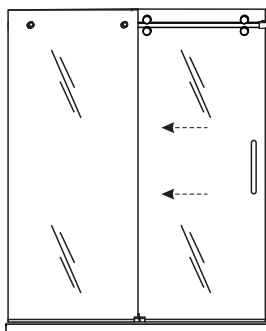

FEATURES

- 304 stainless steel hardware
- (4) 45mm dual sided rollers
- Up to 3/8" out of plumb adjustability
- 4 configurations
- Dual water diverter sets (aluminum and polycarbonate)
- 12" flat style, back to back handle
- Standard clear tempered glass with optional ultra-clear (low iron) tempered glass
- 3/8" (10mm) or 1/2" (12mm) glass options
- EuroSafe glass film included on both panels (refer to "safety/warranty" for additional information)
- Option for Enduroshield treatment to reduce cleaning time by up to 90%

FINISHES

Polished Stainless

Matte Black

Brushed Stainless

Satin Brass

HANDLE & TOWEL BAR OPTIONS

24 inch Ladder Style Towel Bar

8 inch Back to Back Flat Handle

18 inch Flat Style Handle

18 inch Ladder Style Handle

Flush Pull Handle

24 inch Rounded Towel Bar

SPECIFICATIONS

CONFIGURATIONS

exterior or interior door capability

SPECIFICATIONS

FOOTPRINT FOR DOOR ON INSIDE USING ALUMINUM WATER GUARD

FOOTPRINT FOR DOOR ON OUTSIDE USING ALUMINUM WATER GUARD

FOOTPRINT FOR DOOR ON OUTSIDE USING POLYCARBONATE L-SEAL

PARTS LIST

- 1) wall bracket
- 2) roller
- 3) fixed panel holder
- 4) track
- 5) safety bumper
- 6) handle
- 7) V-seal
- 8) door panel
- 9) F-seal
- 10) fixed panel
- 11) L-seal
- 12) aluminum water guard
- 13) end block
- 14) bottom guide
- 15) aluminum u-channel
- 16) 1/4" shims