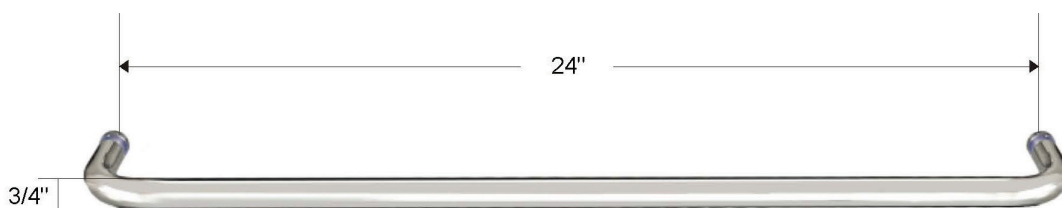

FEATURES

- 304 stainless steel hardware
- (4) 45mm dual sided rollers
- Up to 3/8" out of plumb adjustability
- 4 configurations
- Dual water diverter sets (aluminum and polycarbonate)
- 12" flat style, back to back handle
- Standard clear tempered glass with optional ultra-clear (low iron) tempered glass
- 3/8" (10mm) or 1/2" (12mm) glass options
- EuroSafe glass film included on both panels (refer to "safety/warranty" for additional information)
- Option for Enduroshield treatment to reduce cleaning time by up to 90%

FINISHES

Polished Stainless

Matte Black

Brushed Stainless

Satin Brass

HANDLE & TOWEL BAR OPTIONS

24 inch Ladder Style Towel Bar

8 inch Back to Back Flat Handle

18 inch Flat Style Handle

18 inch Ladder Style Handle

Flush Pull Handle

24 inch Rounded Towel Bar

SPECIFICATIONS

CONFIGURATIONS

exterior or interior door capability

SPECIFICATIONS