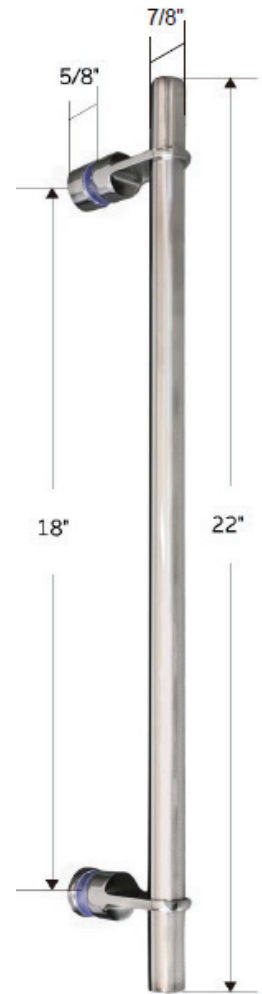

FEATURES

- 304 stainless steel hardware
- (4) 45mm dual sided rollers
- Up to 3/8" out of plumb adjustability
- 4 configurations
- Dual water diverter sets (aluminum and polycarbonate)
- 12" flat style, back to back handle
- Standard clear tempered glass with optional ultra-clear (low iron) tempered glass
- 3/8" (10mm) or 1/2" (12mm) glass options
- EuroSafe glass film included on both panels (refer to "safety/warranty" for additional information)
- Option for Enduroshield treatment to reduce cleaning time by up to 90%

FINISHES

Polished Stainless

Matte Black

Brushed Stainless

Satin Brass

HANDLE & TOWEL BAR OPTIONS

24 inch Ladder Style Towel Bar

8 inch Back to Back Flat Handle

18 inch Flat Style Handle

18 inch Ladder Style Handle

Flush Pull Handle

24 inch Rounded Towel Bar

SPECIFICATIONS

CONFIGURATIONS

exterior or interior door capability

SPECIFICATIONS

FOOTPRINT FOR DOOR ON INSIDE USING ALUMINUM WATER GUARD

FOOTPRINT FOR DOOR ON OUTSIDE USING ALUMINUM WATER GUARD

FOOTPRINT FOR DOOR ON OUTSIDE USING POLYCARBONATE L-SEAL

PARTS LIST

- 1) wall bracket
- 2) roller
- 3) fixed panel holder
- 4) track
- 5) safety bumper
- 6) handle
- 7) V-seal
- 8) door panel
- 9) F-seal
- 10) fixed panel
- 11) L-seal
- 12) aluminum water guard
- 13) end block
- 14) bottom guide
- 15) aluminum u-channel
- 16) 1/4" shims