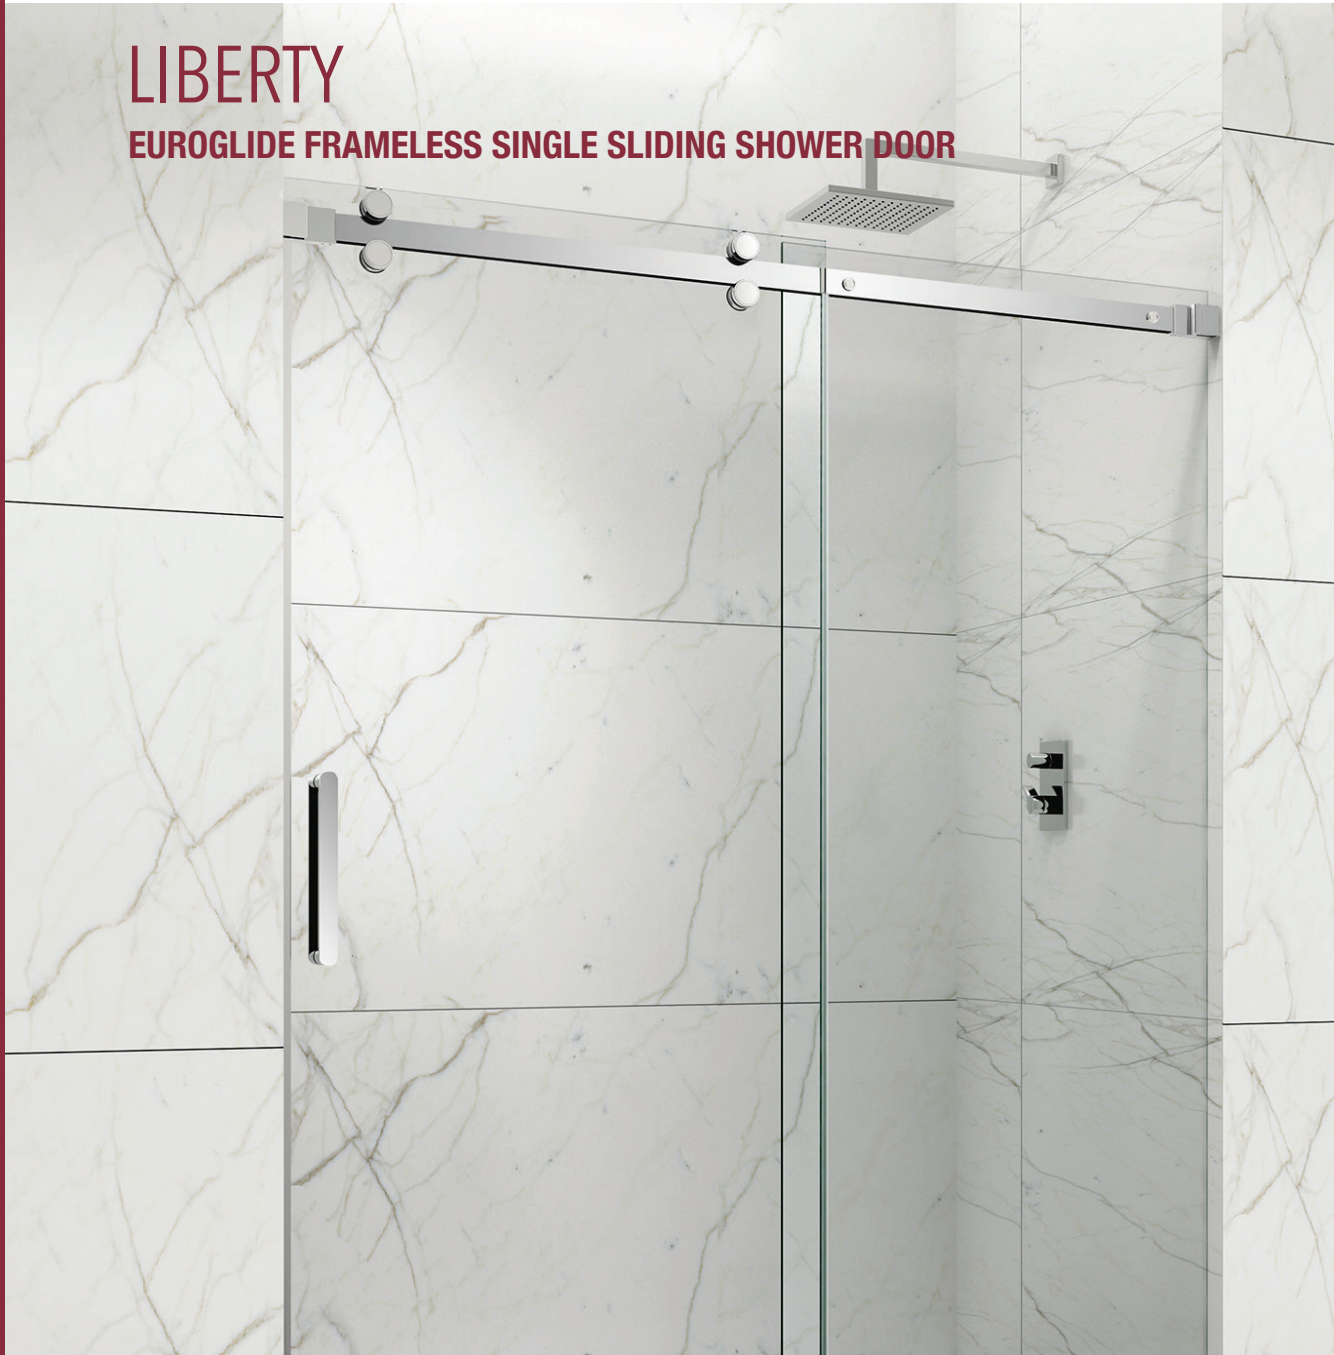

HOSPITALITY DIVISION

eurotech

LUXURY SHOWER DOORS

LIBERTY

EUROGLIDE FRAMELESS SINGLE SLIDING SHOWER DOOR

Eurotech Showers

Hospitality Division
23532 Commerce Center Dr.,
Building B
Laguna Hills, CA 92653
949-716-4099
eurotechshowershospitality.com

FEATURES

- 304 stainless steel hardware
- (4) 45mm dual sided rollers
- Up to 3/8" out of plumb adjustability
- 4 configurations
- Dual water diverter sets (aluminum and polycarbonate)
- 12" flat style, back to back handle
- Standard clear tempered glass with optional ultra-clear (low iron) tempered glass
- 3/8" (10mm) or 1/2" (12mm) glass options
- EuroSafe glass film included on both panels (refer to "safety/warranty" for additional information)
- Option for Enduroshield treatment to reduce cleaning time by up to 90%