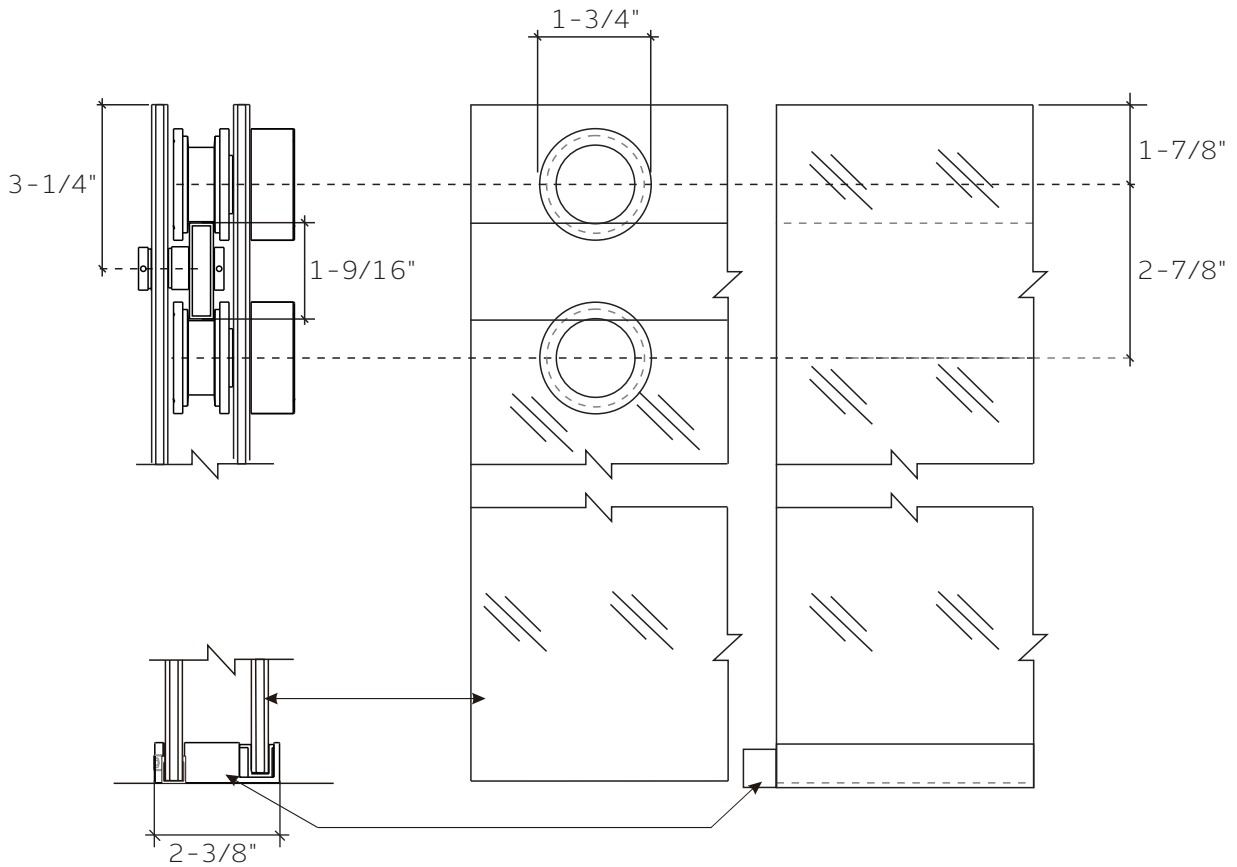

FEATURES

- 304 stainless steel hardware
- (4) 45mm dual sided rollers
- Up to 3/8" out of plumb adjustability
- 4 configurations
- Dual water diverter sets (aluminum and polycarbonate)
- 12" flat style, back to back handle
- Standard clear tempered glass with optional ultra-clear (low iron) tempered glass
- 3/8" (10mm) or 1/2" (12mm) glass options
- EuroSafe glass film included on both panels (refer to "safety/warranty" for additional information)
- Option for Enduroshield treatment to reduce cleaning time by up to 90%

18 inch Flat Style Handle

18 inch Ladder Style Handle

Flush Pull Handle

24 inch Rounded Towel Bar

SPECIFICATIONS

CONFIGURATIONS

exterior or interior door capability

SPECIFICATIONS