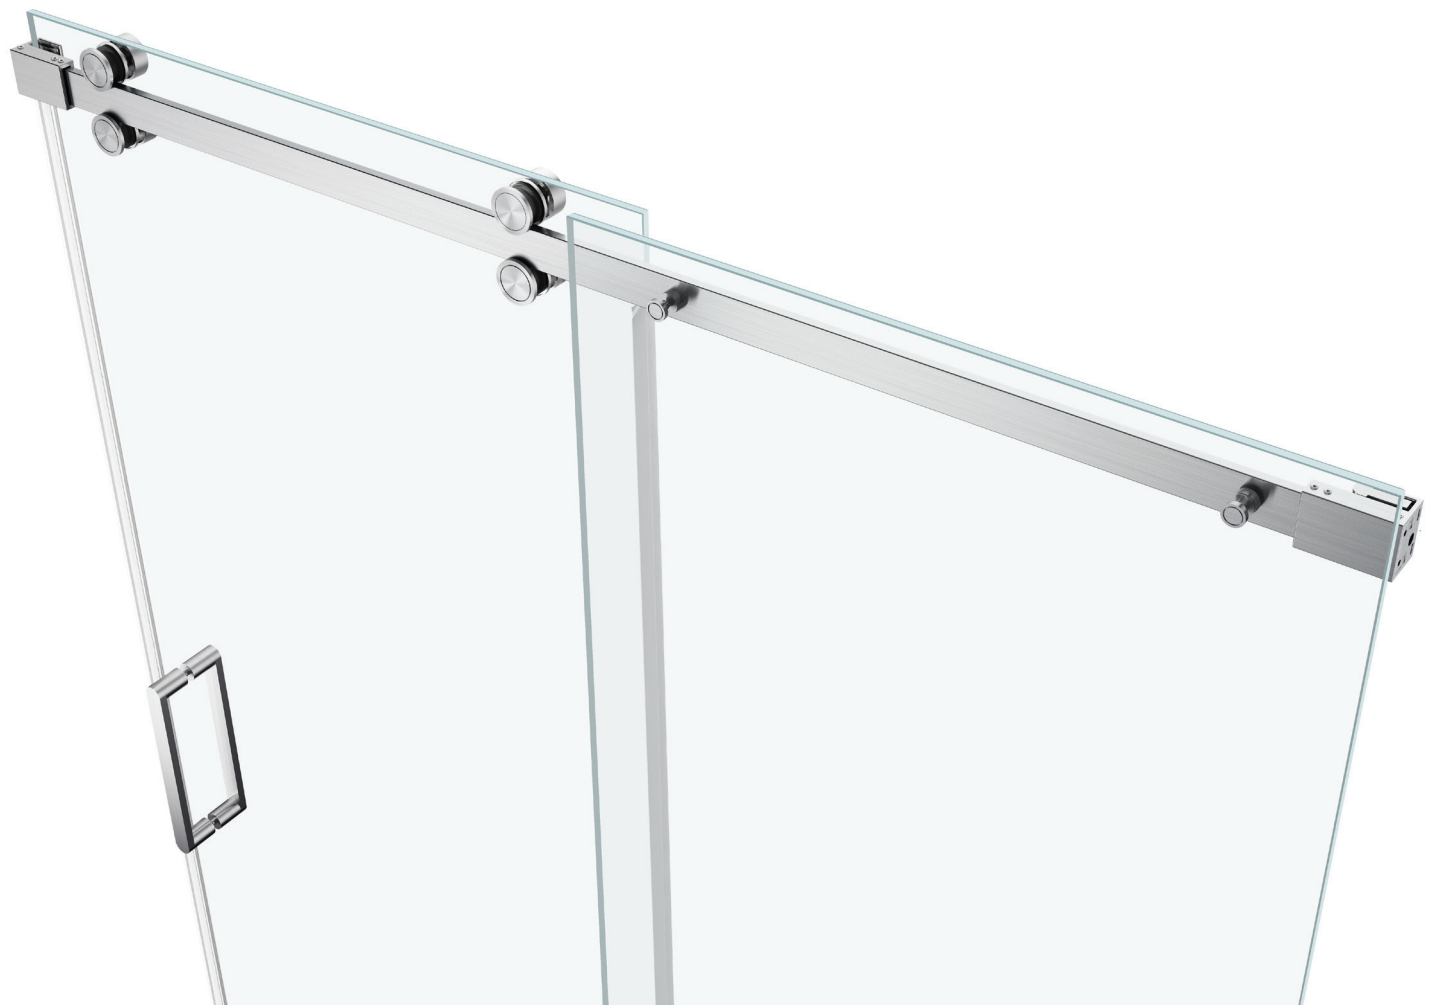

HOSPITALITY DIVISION

eurotech

LUXURY SHOWER DOORS

LIBERTY

EUROGLIDE FRAMELESS SINGLE SLIDING SHOWER DOOR

Eurotech Showers

Hospitality Division
23532 Commerce Center Dr.,
Building B
Laguna Hills, CA 92653
949-716-4099
eurotechshowershospitality.com

FEATURES

- 304 stainless steel hardware
- (4) 45mm dual sided rollers
- Up to 3/8" out of plumb adjustability
- 4 configurations
- Dual water diverter sets (aluminum and polycarbonate)
- 12" flat style, back to back handle
- Standard clear tempered glass with optional ultra-clear (low iron) tempered glass
- 3/8" (10mm) or 1/2" (12mm) glass options
- EuroSafe glass film included on both panels (refer to "safety/warranty" for additional information)
- Option for Enduroshield treatment to reduce cleaning time by up to 90%

FINISHES

Polished Stainless

Matte Black

Brushed Stainless

Satin Brass

HANDLE & TOWEL BAR OPTIONS

24 inch Ladder Style Towel Bar

8 inch Back to Back Flat Handle

18 inch Flat Style Handle

18 inch Ladder Style Handle

Flush Pull Handle

24 inch Rounded Towel Bar

SPECIFICATIONS

CONFIGURATIONS

exterior or interior door capability

SPECIFICATIONS