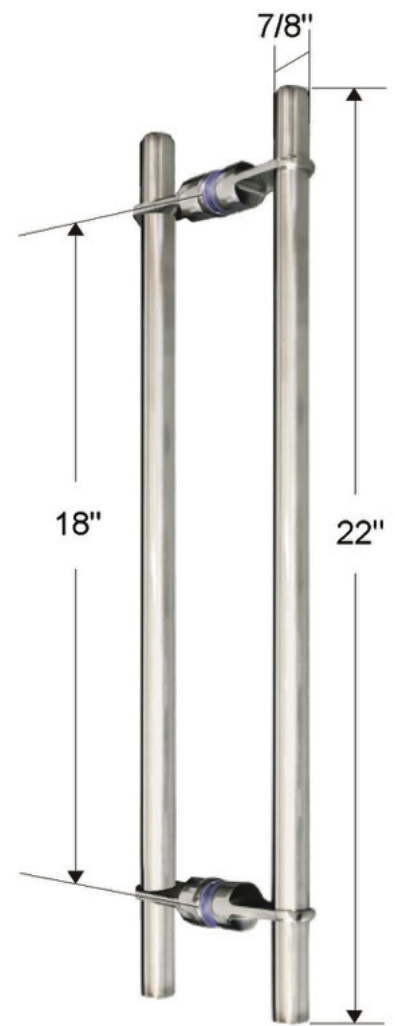

# FEATURES

- 304 stainless steel hinges and handle
- Wall channel allows for up to 1" width adjustment
- 2 configurations
- Dual water diverter sets (acrylic and polycarbonate)
- 12" ladder style, back to back handle
- Standard 3/8" (10mm) clear tempered glass with optional ultra-clear (low iron) tempered glass
- EuroSafe glass film included on both panels (refer to "safety/warranty" for additional information)
- Option for Enduroshield coating to reduce cleaning time by up to 90%

# HANDLE & TOWEL BAR OPTIONS

24 inch Ladder Style Towel Bar

8 inch Miter Style Handle

8 inch Round Handle

18 inch Ladder Style Handle

8 inch Square Handle

8 inch Ladder Style Handle

24 inch Rounded Towel Bar

# SPECIFICATIONS

**OVERHEAD VIEW**

**SIDE VIEW**

# PARTS LIST

- 1) wall channel
- 2) door panel
- 3) fixed panel
- 4) H-seal
- 5) jamb seal
- 6) bottom clamp
- 7) handle
- 8) wall hinge
- 9) bottom sweep seal
- 10) acrylic threshold