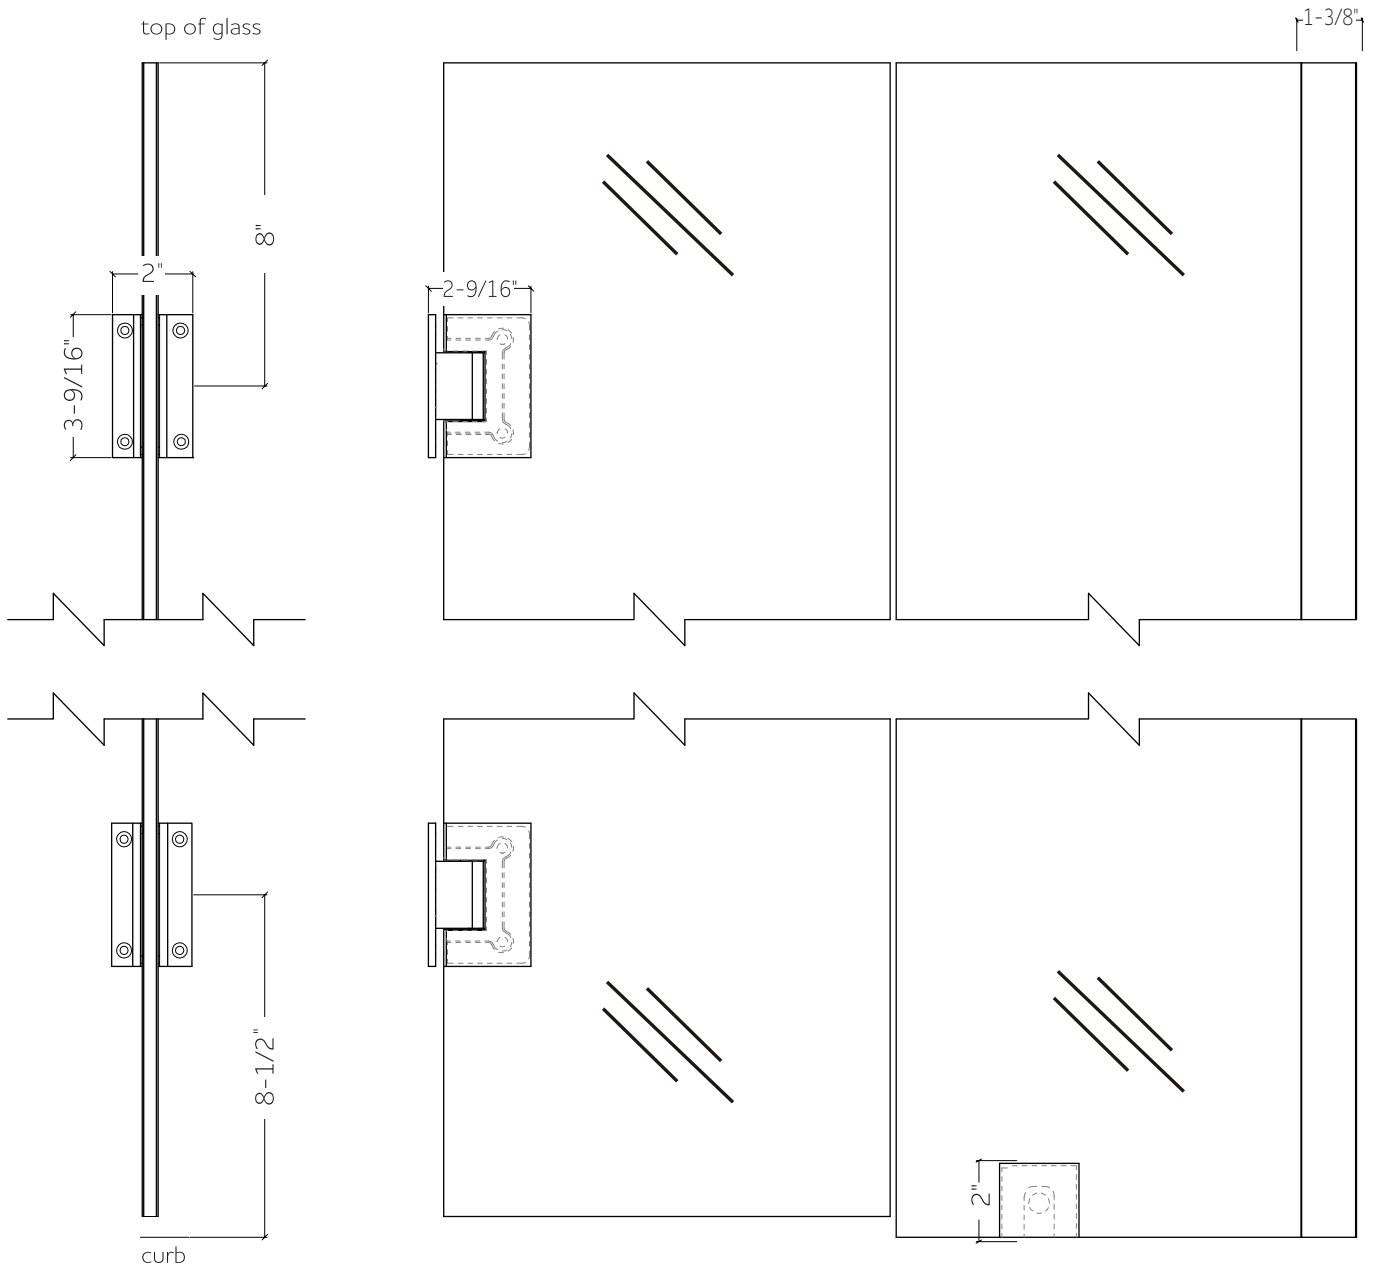

# FEATURES

- 304 stainless steel hinges and handle
- Wall channel allows for up to 1" width adjustment
- 2 configurations
- Dual water diverter sets (acrylic and polycarbonate)
- 12" ladder style, back to back handle
- Standard 3/8" (10mm) clear tempered glass with optional ultra-clear (low iron) tempered glass
- EuroSafe glass film included on both panels (refer to "safety/warranty" for additional information)
- Option for Enduroshield coating to reduce cleaning time by up to 90%

# HANDLE & TOWEL BAR OPTIONS

24 inch Ladder Style Towel Bar

8 inch Miter Style Handle

8 inch Round Handle

18 inch Ladder Style Handle

8 inch Square Handle

8 inch Ladder Style Handle

24 inch Rounded Towel Bar

# SPECIFICATIONS

# SPECIFICATIONS

**OVERHEAD VIEW**

**SIDE VIEW**