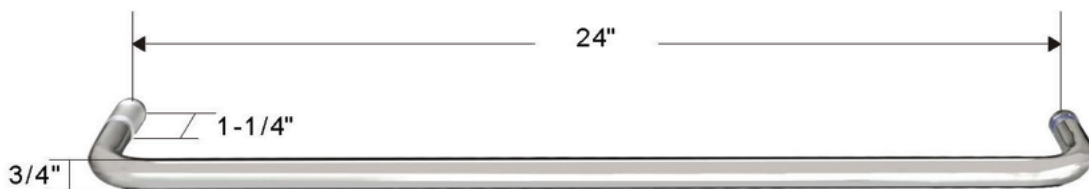

# FEATURES

- 304 stainless steel hinges and handle
- Wall channel allows for up to 1" width adjustment
- 2 configurations
- Dual water diverter sets (acrylic and polycarbonate)
- 12" ladder style, back to back handle
- Standard 3/8" (10mm) clear tempered glass with optional ultra-clear (low iron) tempered glass
- EuroSafe glass film included on both panels (refer to "safety/warranty" for additional information)
- Option for Enduroshield coating to reduce cleaning time by up to 90%

# HANDLE & TOWEL BAR OPTIONS

24 inch Ladder Style Towel Bar

8 inch Miter Style Handle

8 inch Round Handle

18 inch Ladder Style Handle

8 inch Square Handle

8 inch Ladder Style Handle

24 inch Rounded Towel Bar