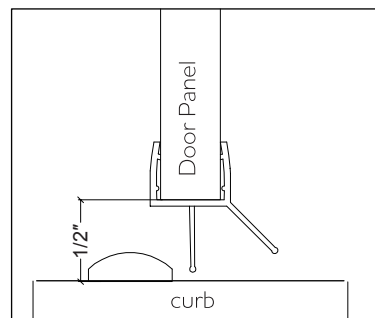

# FEATURES

- 304 stainless steel hinges and handle
- Wall channel allows for up to 1" width adjustment
- 2 configurations
- Dual water diverter sets (acrylic and polycarbonate)
- 12" ladder style, back to back handle
- Standard 3/8" (10mm) clear tempered glass with optional ultra-clear (low iron) tempered glass
- EuroSafe glass film included on both panels (refer to "safety/warranty" for additional information)
- Option for Enduroshield coating to reduce cleaning time by up to 90%

## CONFIGURATIONS

exterior or interior door capability

# SPECIFICATIONS

**OVERHEAD VIEW**

**SIDE VIEW**