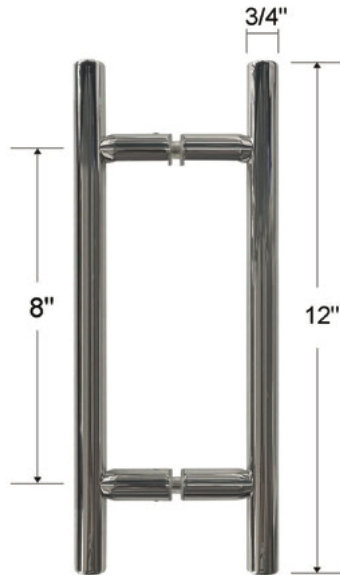

# FEATURES

- 304 stainless steel hinges and handle
- Wall channel allows for up to 1" width adjustment
- 2 configurations
- Dual water diverter sets (acrylic and polycarbonate)
- 12" ladder style, back to back handle
- Standard 3/8" (10mm) clear tempered glass with optional ultra-clear (low iron) tempered glass
- EuroSafe glass film included on both panels (refer to "safety/warranty" for additional information)
- Option for Enduroshield coating to reduce cleaning time by up to 90%

# HANDLE & TOWEL BAR OPTIONS

24 inch Ladder Style Towel Bar

8 inch Miter Style Handle

8 inch Round Handle

18 inch Ladder Style Handle

8 inch Square Handle

8 inch Ladder Style Handle

24 inch Rounded Towel Bar

# SPECIFICATIONS

**OVERHEAD VIEW**

**SIDE VIEW**

# PARTS LIST

- 1) wall channel
- 2) door panel
- 3) fixed panel
- 4) H-seal
- 5) jamb seal
- 6) bottom clamp
- 7) handle
- 8) wall hinge
- 9) bottom sweep seal
- 10) acrylic threshold