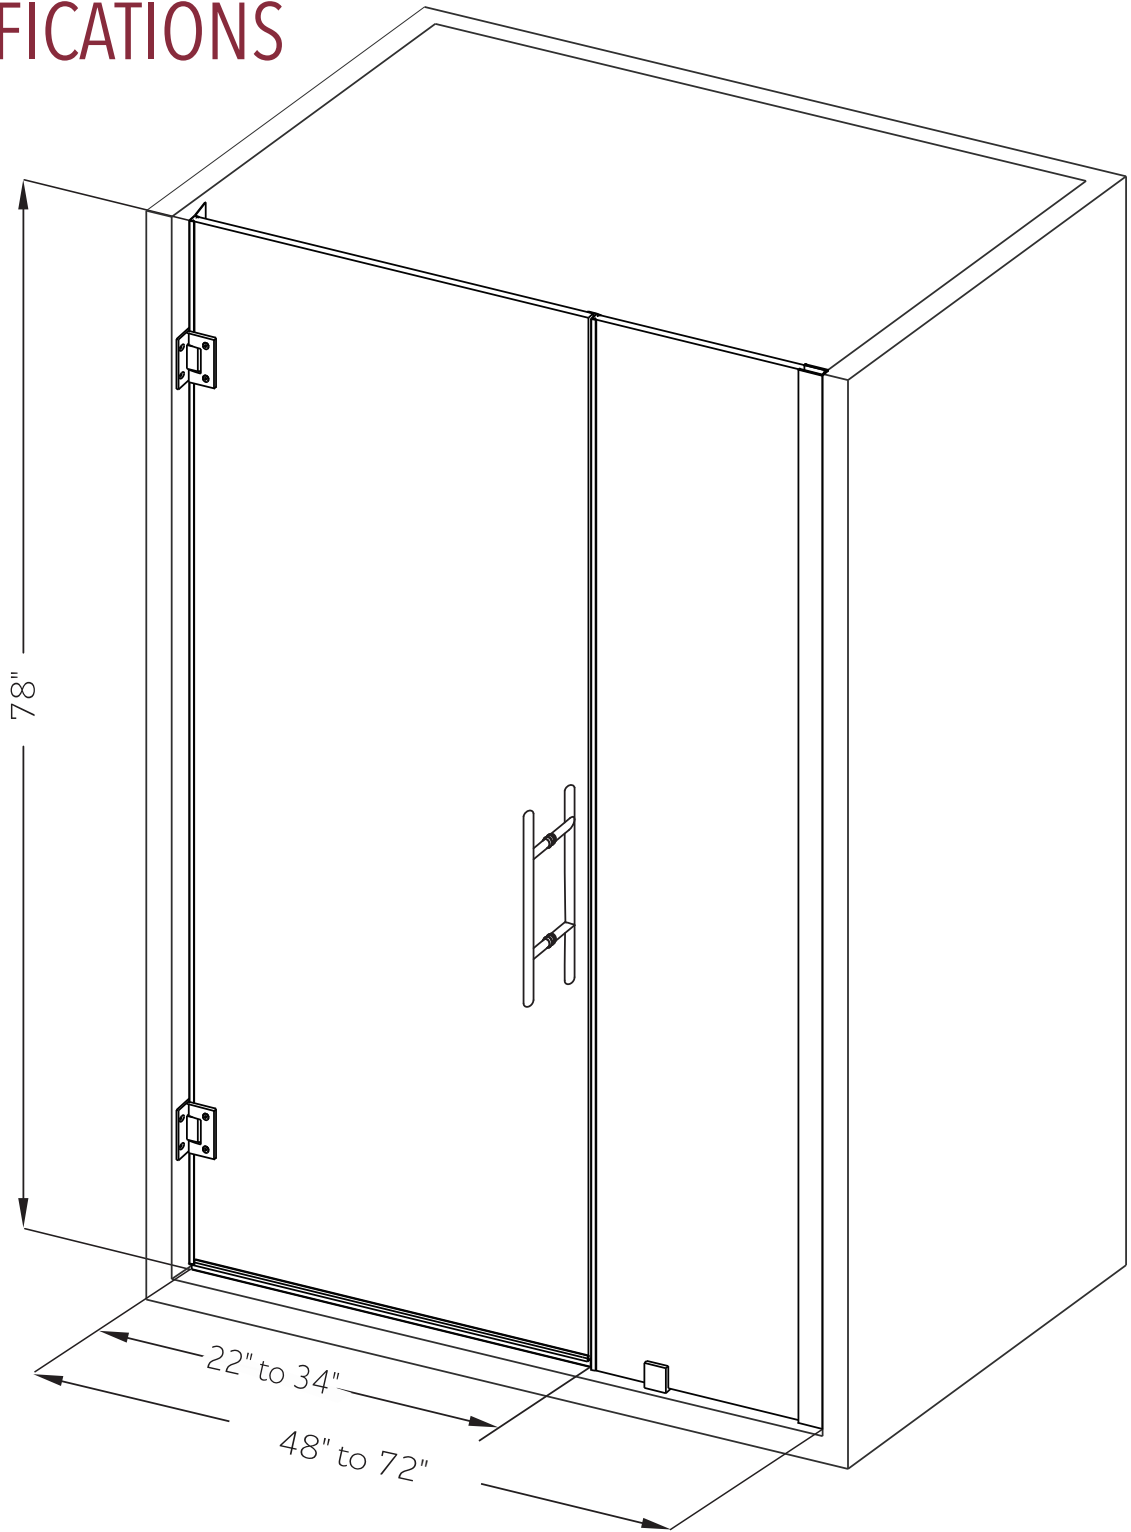

SPECIFICATIONS