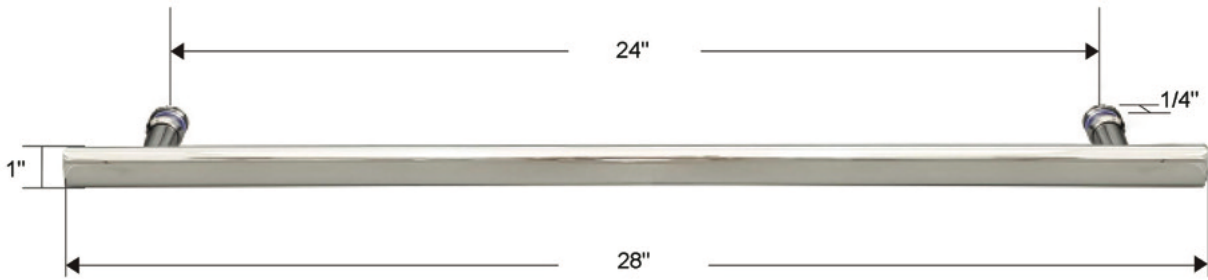

# FEATURES

- 304 stainless steel hinges and handle
- Wall channel allows for up to 1" width adjustment
- 2 configurations
- Dual water diverter sets (acrylic and polycarbonate)
- 12" ladder style, back to back handle
- Standard 3/8" (10mm) clear tempered glass with optional ultra-clear (low iron) tempered glass
- EuroSafe glass film included on both panels (refer to "safety/warranty" for additional information)
- Option for Enduroshield coating to reduce cleaning time by up to 90%

# HANDLE & TOWEL BAR OPTIONS

24 inch Ladder Style Towel Bar

8 inch Miter Style Handle

8 inch Round Handle

18 inch Ladder Style Handle

8 inch Square Handle

8 inch Ladder Style Handle

24 inch Rounded Towel Bar