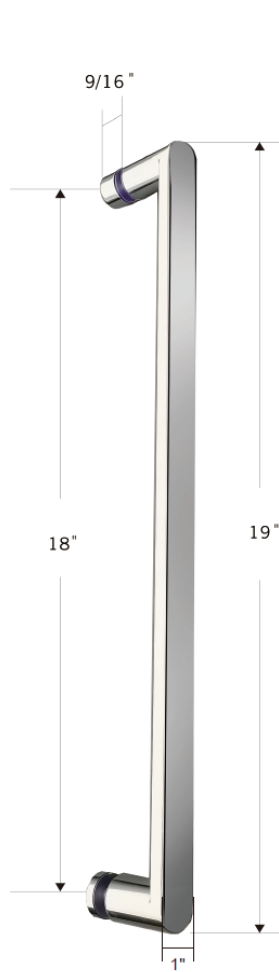

FEATURES

- Anodized aluminum top track
- (4) 45mm dual sided rollers
- (4) 28mm dual sided anti-jump pins
- Up to 3/8" out of plumb adjustability
- 2 configurations
- (1) 28" ladder style towel bar with knob on backside & (1) back to back knob
- Standard clear 5/16" (8mm) tempered glass with optional ultra-clear (low iron) tempered glass
- EuroSafe glass film included on both panels (refer to "safety/warranty" for additional information)
- Option for Enduroshield coating to reduce cleaning time by up to 90%

FINISHES

Chrome

Matte Black

Brushed Nickel

HANDLE & TOWEL BAR OPTIONS

Flush Pull Handle

18 inch Flat Style Handle

18 inch Ladder Style Handle

8 inch Ladder Style Handle

24 inch Rounded Towel Bar

SPECIFICATIONS

CONFIGURATIONS

exterior or interior door capability

SPECIFICATIONS

FOOTPRINT USING ALUMINUM WATER GUARD

FOOTPRINT WITHOUT USING ALUMINUM WATER GUARD

PARTS LIST

- | | |
|------------------|--------------------------|
| 1) wall bracket | 7) towel bar |
| 2) safety bumper | 8) door panel |
| 3) track | 9) knob |
| 4) roller | 10) bottom guide |
| 5) anti-lift pin | 11) aluminum water guard |
| 6) bulb/V seal | 12) sweep seal |