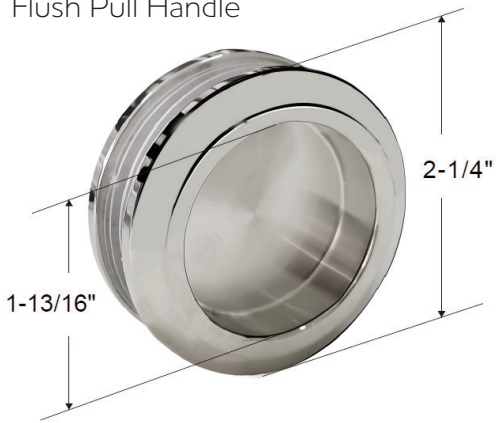

FEATURES

- Anodized aluminum top track
- (4) 45mm dual sided rollers
- (4) 28mm dual sided anti-jump pins
- Up to 3/8" out of plumb adjustability
- 2 configurations
- (1) 28" ladder style towel bar with knob on backside & (1) back to back knob
- Standard clear 5/16" (8mm) tempered glass with optional ultra-clear (low iron) tempered glass
- EuroSafe glass film included on both panels (refer to "safety/warranty" for additional information)
- Option for Enduroshield coating to reduce cleaning time by up to 90%

FINISHES

Chrome

Matte Black

Brushed Nickel

HANDLE & TOWEL BAR OPTIONS

Flush Pull Handle

18 inch Flat Style Handle

18 inch Ladder Style Handle

8 inch Ladder Style Handle

24 inch Rounded Towel Bar

SPECIFICATIONS

CONFIGURATIONS

exterior or interior door capability

SPECIFICATIONS

FOOTPRINT USING ALUMINUM WATER GUARD

FOOTPRINT WITHOUT USING ALUMINUM WATER GUARD