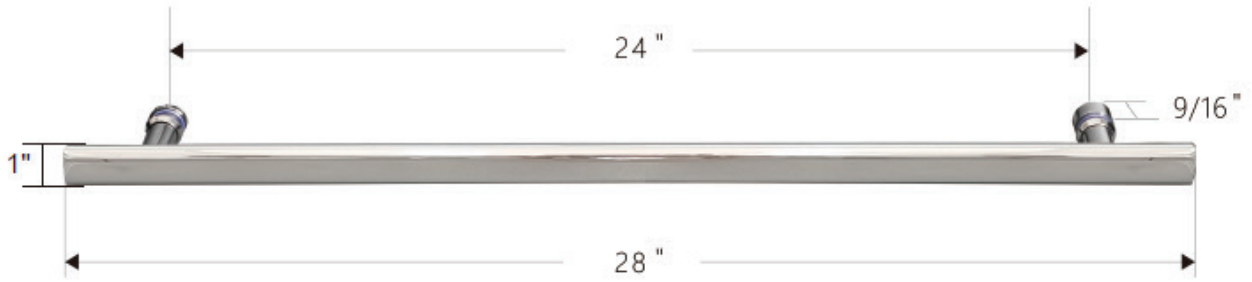

FEATURES

- Anodized aluminum top track
- (4) 45mm dual sided rollers
- (4) 28mm dual sided anti-jump pins
- Up to 3/8" out of plumb adjustability
- 2 configurations
- (1) 28" ladder style towel bar with knob on backside & (1) back to back knob
- Standard clear 5/16" (8mm) tempered glass with optional ultra-clear (low iron) tempered glass
- EuroSafe glass film included on both panels (refer to "safety/warranty" for additional information)
- Option for Enduroshield coating to reduce cleaning time by up to 90%

FINISHES

Chrome

Matte Black

Brushed Nickel

HANDLE & TOWEL BAR OPTIONS

Flush Pull Handle

18 inch Flat Style Handle

18 inch Ladder Style Handle

8 inch Ladder Style Handle

24 inch Rounded Towel Bar

SPECIFICATIONS

CONFIGURATIONS

exterior or interior door capability

SPECIFICATIONS

FOOTPRINT USING ALUMINUM WATER GUARD

FOOTPRINT WITHOUT USING ALUMINUM WATER GUARD