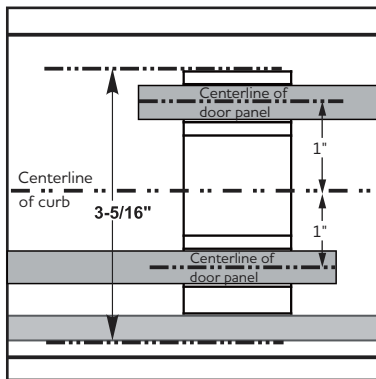

FEATURES

- Anodized aluminum top track
- (4) 45mm dual sided rollers
- (4) 28mm dual sided anti-jump pins
- Up to 3/8" out of plumb adjustability
- 2 configurations
- (1) 28" ladder style towel bar with knob on backside & (1) back to back knob
- Standard clear 5/16" (8mm) tempered glass with optional ultra-clear (low iron) tempered glass
- EuroSafe glass film included on both panels (refer to "safety/warranty" for additional information)
- Option for Enduroshield coating to reduce cleaning time by up to 90%

8 inch Ladder Style Handle

24 inch Rounded Towel Bar

SPECIFICATIONS

CONFIGURATIONS

exterior or interior door capability

SPECIFICATIONS

FOOTPRINT USING ALUMINUM WATER GUARD

FOOTPRINT WITHOUT USING ALUMINUM WATER GUARD