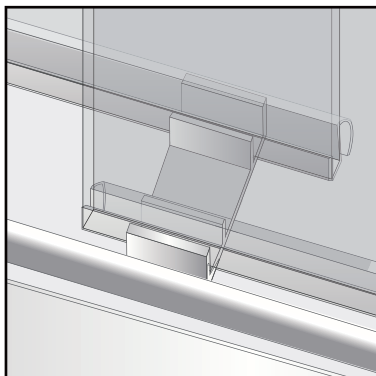

FEATURES

- Anodized aluminum top track
- (4) 45mm dual sided rollers
- (4) 28mm dual sided anti-jump pins
- Up to 3/8" out of plumb adjustability
- 2 configurations
- (1) 28" ladder style towel bar with knob on backside & (1) back to back knob
- Standard clear 5/16" (8mm) tempered glass with optional ultra-clear (low iron) tempered glass
- EuroSafe glass film included on both panels (refer to "safety/warranty" for additional information)
- Option for Enduroshield coating to reduce cleaning time by up to 90%

8 inch Ladder Style Handle

24 inch Rounded Towel Bar

SPECIFICATIONS

CONFIGURATIONS

exterior or interior door capability

SPECIFICATIONS

FOOTPRINT USING ALUMINUM WATER GUARD

FOOTPRINT WITHOUT USING ALUMINUM WATER GUARD

PARTS LIST

- | | |
|------------------|--------------------------|
| 1) wall bracket | 7) towel bar |
| 2) safety bumper | 8) door panel |
| 3) track | 9) knob |
| 4) roller | 10) bottom guide |
| 5) anti-lift pin | 11) aluminum water guard |
| 6) bulb/V seal | 12) sweep seal |