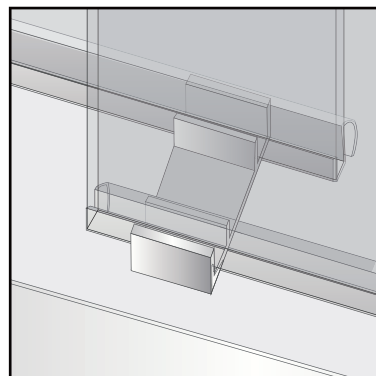

FEATURES

- Anodized aluminum top track
- (4) 45mm dual sided rollers
- (4) 28mm dual sided anti-jump pins
- Up to 3/8" out of plumb adjustability
- 2 configurations
- (1) 28" ladder style towel bar with knob on backside & (1) back to back knob
- Standard clear 5/16" (8mm) tempered glass with optional ultra-clear (low iron) tempered glass
- EuroSafe glass film included on both panels (refer to "safety/warranty" for additional information)
- Option for Enduroshield coating to reduce cleaning time by up to 90%

8 inch Ladder Style Handle

24 inch Rounded Towel Bar

SPECIFICATIONS

CONFIGURATIONS

exterior or interior door capability

SPECIFICATIONS

FOOTPRINT USING ALUMINUM WATER GUARD

FOOTPRINT WITHOUT USING ALUMINUM WATER GUARD

PARTS LIST

- | | |
|------------------|--------------------------|
| 1) wall bracket | 7) towel bar |
| 2) safety bumper | 8) door panel |
| 3) track | 9) knob |
| 4) roller | 10) bottom guide |
| 5) anti-lift pin | 11) aluminum water guard |
| 6) bulb/V seal | 12) sweep seal |