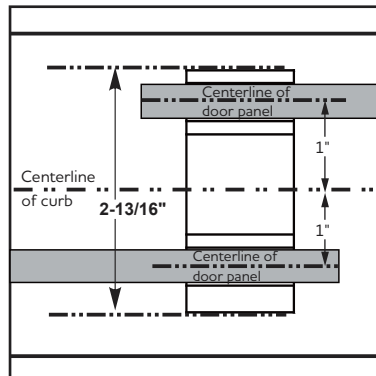

FEATURES

- Anodized aluminum top track
- (4) 45mm dual sided rollers
- (4) 28mm dual sided anti-jump pins
- Up to 3/8" out of plumb adjustability
- 2 configurations
- (1) 28" ladder style towel bar with knob on backside & (1) back to back knob
- Standard clear 5/16" (8mm) tempered glass with optional ultra-clear (low iron) tempered glass
- EuroSafe glass film included on both panels (refer to "safety/warranty" for additional information)
- Option for Enduroshield coating to reduce cleaning time by up to 90%

8 inch Ladder Style Handle

24 inch Rounded Towel Bar

SPECIFICATIONS

CONFIGURATIONS

exterior or interior door capability

SPECIFICATIONS

FOOTPRINT USING ALUMINUM WATER GUARD

FOOTPRINT WITHOUT USING ALUMINUM WATER GUARD