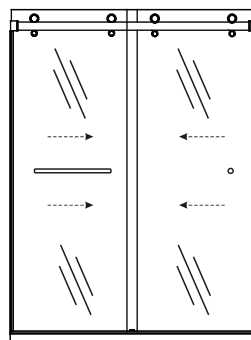

FEATURES

- Anodized aluminum top track
- (4) 45mm dual sided rollers
- (4) 28mm dual sided anti-jump pins
- Up to 3/8" out of plumb adjustability
- 2 configurations
- (1) 28" ladder style towel bar with knob on backside & (1) back to back knob
- Standard clear 5/16" (8mm) tempered glass with optional ultra-clear (low iron) tempered glass
- EuroSafe glass film included on both panels (refer to "safety/warranty" for additional information)
- Option for Enduroshield coating to reduce cleaning time by up to 90%

FINISHES

Chrome

Matte Black

Brushed Nickel

HANDLE & TOWEL BAR OPTIONS

Flush Pull Handle

18 inch Flat Style Handle

18 inch Ladder Style Handle

8 inch Ladder Style Handle

24 inch Rounded Towel Bar

SPECIFICATIONS

CONFIGURATIONS

exterior or interior door capability

SPECIFICATIONS

FOOTPRINT USING ALUMINUM WATER GUARD

FOOTPRINT WITHOUT USING ALUMINUM WATER GUARD

PARTS LIST

- | | |
|------------------|--------------------------|
| 1) wall bracket | 7) towel bar |
| 2) safety bumper | 8) door panel |
| 3) track | 9) knob |
| 4) roller | 10) bottom guide |
| 5) anti-lift pin | 11) aluminum water guard |
| 6) bulb/V seal | 12) sweep seal |