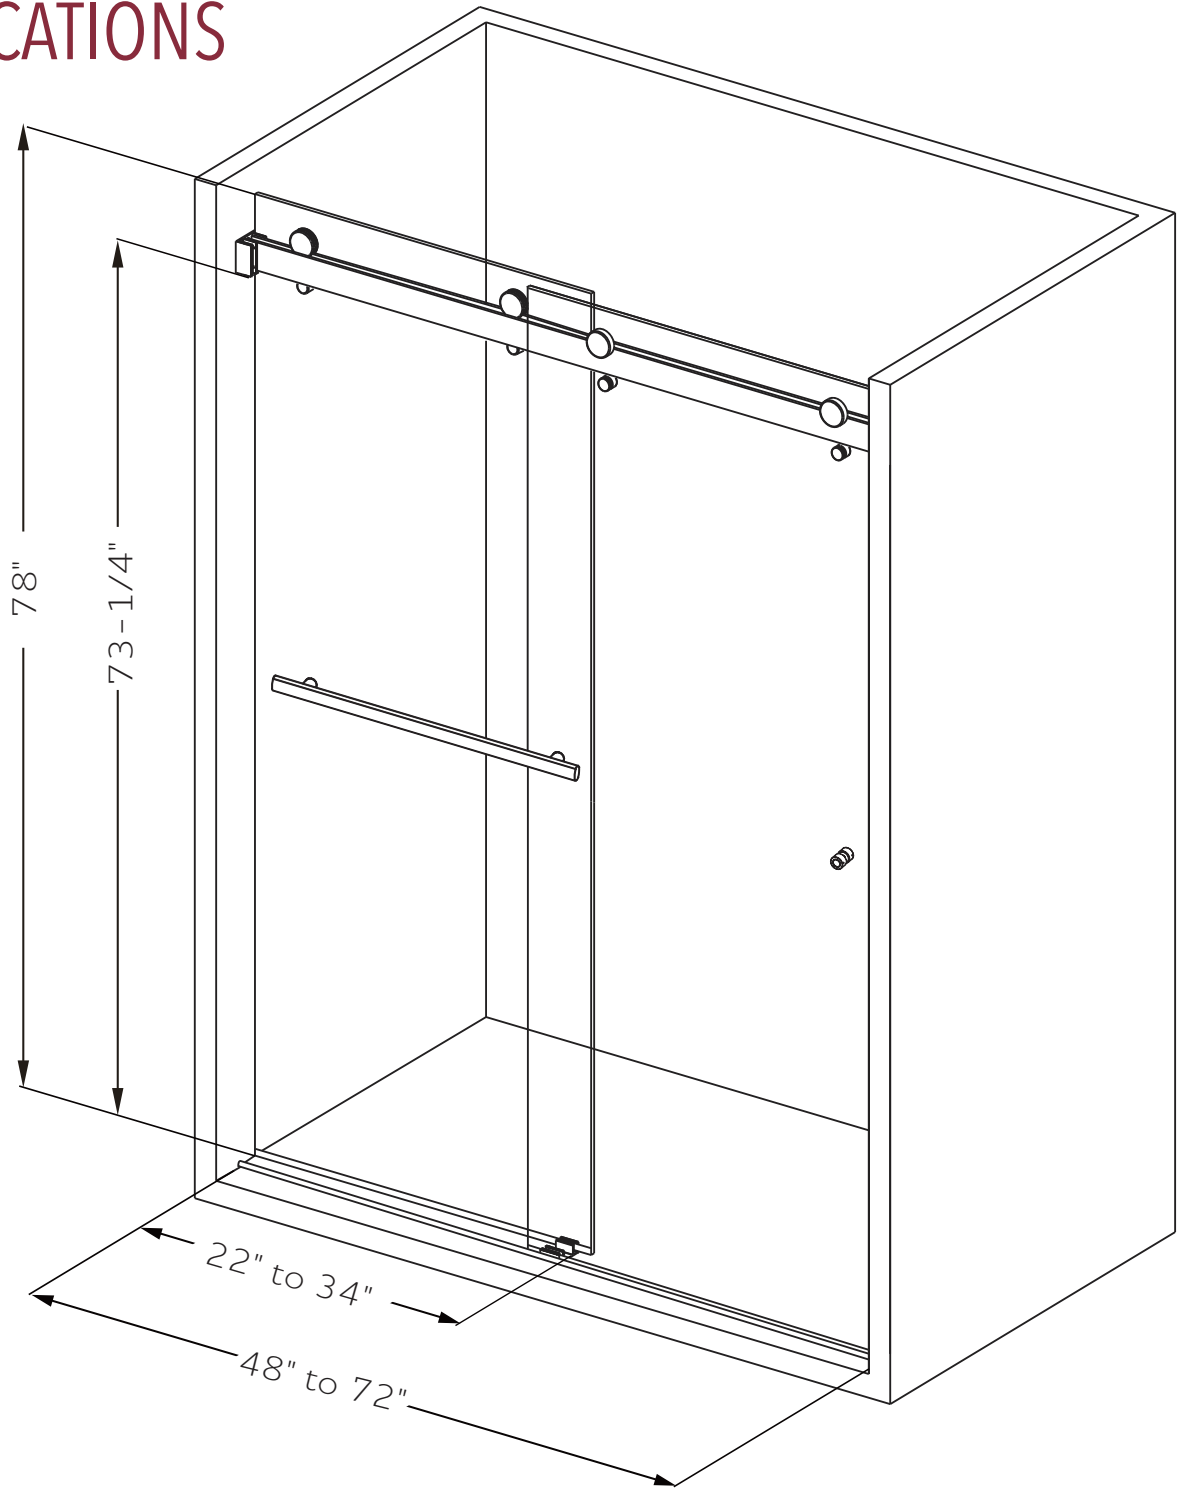

FEATURES

- Anodized aluminum top track
- (4) 45mm dual sided rollers
- (4) 28mm dual sided anti-jump pins
- Up to 3/8" out of plumb adjustability
- 2 configurations
- (1) 28" ladder style towel bar with knob on backside & (1) back to back knob
- Standard clear 5/16" (8mm) tempered glass with optional ultra-clear (low iron) tempered glass
- EuroSafe glass film included on both panels (refer to "safety/warranty" for additional information)
- Option for Enduroshield coating to reduce cleaning time by up to 90%

FINISHES

Chrome

Matte Black

Brushed Nickel

HANDLE & TOWEL BAR OPTIONS

Flush Pull Handle

18 inch Flat Style Handle

18 inch Ladder Style Handle

8 inch Ladder Style Handle

24 inch Rounded Towel Bar

SPECIFICATIONS

CONFIGURATIONS

exterior or interior door capability

SPECIFICATIONS

FOOTPRINT USING ALUMINUM WATER GUARD

FOOTPRINT WITHOUT USING ALUMINUM WATER GUARD

PARTS LIST

- | | |
|------------------|--------------------------|
| 1) wall bracket | 7) towel bar |
| 2) safety bumper | 8) door panel |
| 3) track | 9) knob |
| 4) roller | 10) bottom guide |
| 5) anti-lift pin | 11) aluminum water guard |
| 6) bulb/V seal | 12) sweep seal |