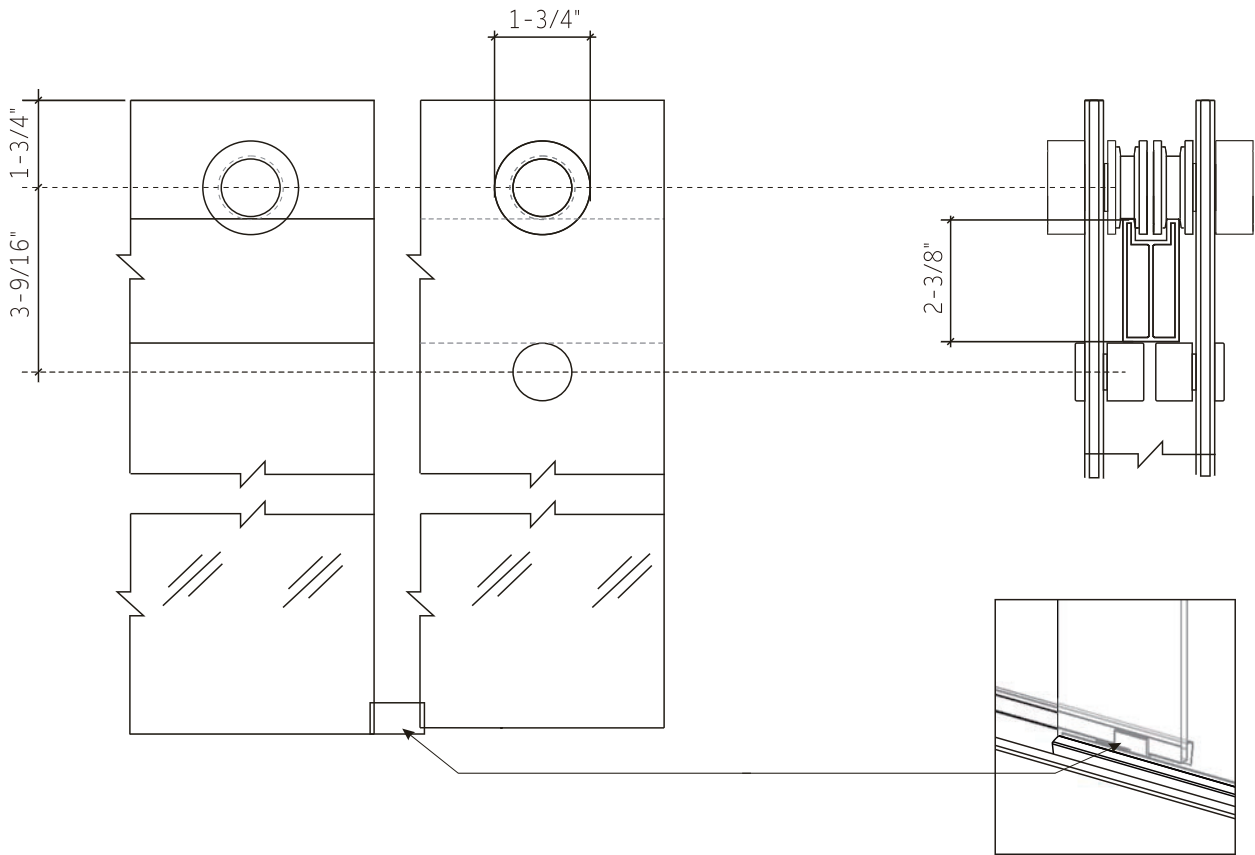

FEATURES

- Anodized aluminum top track
- (4) 45mm dual sided rollers
- (4) 28mm dual sided anti-jump pins
- Up to 3/8" out of plumb adjustability
- 2 configurations
- (1) 28" ladder style towel bar with knob on backside & (1) back to back knob
- Standard clear 5/16" (8mm) tempered glass with optional ultra-clear (low iron) tempered glass
- EuroSafe glass film included on both panels (refer to "safety/warranty" for additional information)
- Option for Enduroshield coating to reduce cleaning time by up to 90%

8 inch Ladder Style Handle

24 inch Rounded Towel Bar

SPECIFICATIONS

CONFIGURATIONS

exterior or interior door capability

SPECIFICATIONS

FOOTPRINT USING ALUMINUM WATER GUARD

FOOTPRINT WITHOUT USING ALUMINUM WATER GUARD

PARTS LIST

- | | |
|------------------|--------------------------|
| 1) wall bracket | 7) towel bar |
| 2) safety bumper | 8) door panel |
| 3) track | 9) knob |
| 4) roller | 10) bottom guide |
| 5) anti-lift pin | 11) aluminum water guard |
| 6) bulb/V seal | 12) sweep seal |