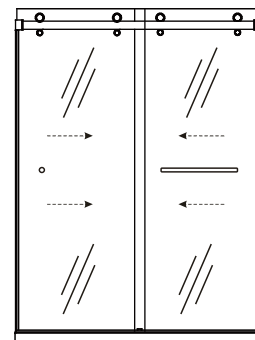

FEATURES

- Anodized aluminum top track
- (4) 45mm dual sided rollers
- (4) 28mm dual sided anti-jump pins
- Up to 3/8" out of plumb adjustability
- 2 configurations
- (1) 28" ladder style towel bar with knob on backside & (1) back to back knob
- Standard clear 5/16" (8mm) tempered glass with optional ultra-clear (low iron) tempered glass
- EuroSafe glass film included on both panels (refer to "safety/warranty" for additional information)
- Option for Enduroshield coating to reduce cleaning time by up to 90%

FINISHES

Chrome

Matte Black

Brushed Nickel

HANDLE & TOWEL BAR OPTIONS

Flush Pull Handle

18 inch Flat Style Handle

18 inch Ladder Style Handle

8 inch Ladder Style Handle

24 inch Rounded Towel Bar

SPECIFICATIONS

CONFIGURATIONS

exterior or interior door capability

SPECIFICATIONS

FOOTPRINT USING ALUMINUM WATER GUARD

FOOTPRINT WITHOUT USING ALUMINUM WATER GUARD

PARTS LIST

- | | |
|------------------|--------------------------|
| 1) wall bracket | 7) towel bar |
| 2) safety bumper | 8) door panel |
| 3) track | 9) knob |
| 4) roller | 10) bottom guide |
| 5) anti-lift pin | 11) aluminum water guard |
| 6) bulb/V seal | 12) sweep seal |