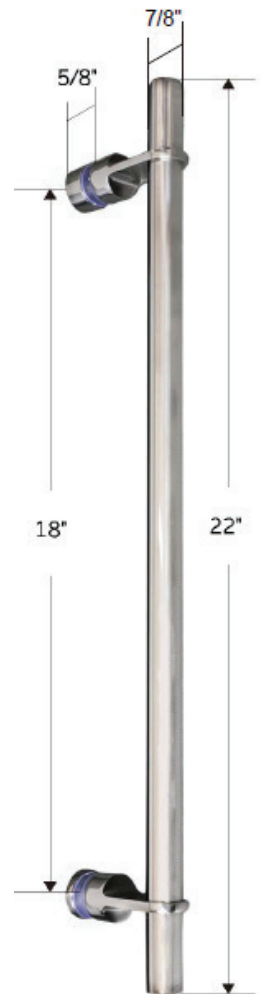

FEATURES

- Anodized aluminum top track
- (4) 45mm dual sided rollers
- (4) 28mm dual sided anti-jump pins
- Up to 3/8" out of plumb adjustability
- 2 configurations
- (1) 28" ladder style towel bar with knob on backside & (1) back to back knob
- Standard clear 5/16" (8mm) tempered glass with optional ultra-clear (low iron) tempered glass
- EuroSafe glass film included on both panels (refer to "safety/warranty" for additional information)
- Option for Enduroshield coating to reduce cleaning time by up to 90%

FINISHES

Chrome

Matte Black

Brushed Nickel

HANDLE & TOWEL BAR OPTIONS

Flush Pull Handle

18 inch Flat Style Handle

18 inch Ladder Style Handle

8 inch Ladder Style Handle

24 inch Rounded Towel Bar

SPECIFICATIONS

CONFIGURATIONS

exterior or interior door capability

SPECIFICATIONS

FOOTPRINT USING ALUMINUM WATER GUARD

FOOTPRINT WITHOUT USING ALUMINUM WATER GUARD

PARTS LIST

- | | |
|------------------|--------------------------|
| 1) wall bracket | 7) towel bar |
| 2) safety bumper | 8) door panel |
| 3) track | 9) knob |
| 4) roller | 10) bottom guide |
| 5) anti-lift pin | 11) aluminum water guard |
| 6) bulb/V seal | 12) sweep seal |