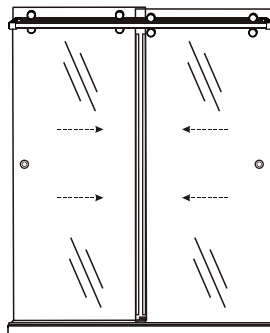

FEATURES

- 304 stainless steel hardware
- (8) 55mm dual sided rollers
- Up to 3/8" out of plumb adjustability
- 2 configurations
- (2) 2-1/4" diameter flush pull handles
- Standard clear tempered glass with optional ultra-clear (low iron) tempered glass
- 5/16" (8mm) or 3/8" (10mm) glass options
- EuroSafe glass film included on both panels (refer to "safety/warranty" for additional information)
- Option for Enduroshield coating to reduce cleaning time by up to 90%

FINISHES

Polished Stainless

Matte Black

Brushed Stainless

Satin Brass

HANDLE & TOWEL BAR OPTIONS

Flush Pull Handle

24 inch Ladder Style Towel Bar

18 inch Flat Style Handle

18 inch Ladder Style Handle

8 inch Ladder Style Handle

24 inch Rounded Towel Bar

SPECIFICATIONS

CONFIGURATIONS

exterior or interior door capability

SPECIFICATIONS