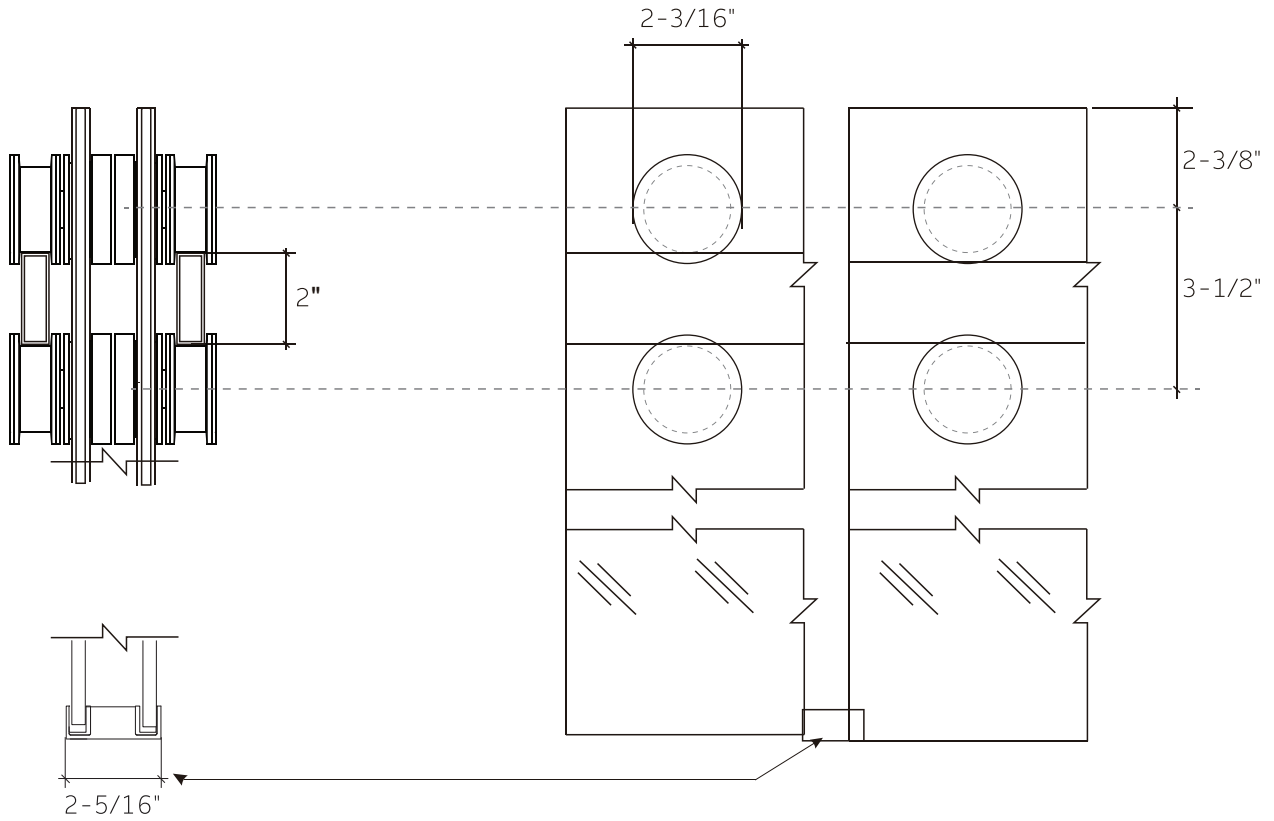

FEATURES

- 304 stainless steel hardware
- (8) 55mm dual sided rollers
- Up to 3/8" out of plumb adjustability
- 2 configurations
- (2) 2-1/4" diameter flush pull handles
- Standard clear tempered glass with optional ultra-clear (low iron) tempered glass
- 5/16" (8mm) or 3/8" (10mm) glass options
- EuroSafe glass film included on both panels (refer to "safety/warranty" for additional information)
- Option for Enduroshield coating to reduce cleaning time by up to 90%

18 inch Flat Style Handle

18 inch Ladder Style Handle

8 inch Ladder Style Handle

24 inch Rounded Towel Bar

SPECIFICATIONS

CONFIGURATIONS

exterior or interior door capability

SPECIFICATIONS