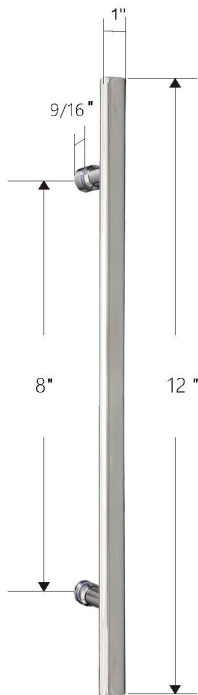

FEATURES

- 304 stainless steel hardware
- (8) 55mm dual sided rollers
- Up to 3/8" out of plumb adjustability
- 2 configurations
- (2) 2-1/4" diameter flush pull handles
- Standard clear tempered glass with optional ultra-clear (low iron) tempered glass
- 5/16" (8mm) or 3/8" (10mm) glass options
- EuroSafe glass film included on both panels (refer to "safety/warranty" for additional information)
- Option for Enduroshield coating to reduce cleaning time by up to 90%

FINISHES

Polished Stainless

Matte Black

Brushed Stainless

Satin Brass

HANDLE & TOWEL BAR OPTIONS

Flush Pull Handle

24 inch Ladder Style Towel Bar

18 inch Flat Style Handle

18 inch Ladder Style Handle

8 inch Ladder Style Handle

24 inch Rounded Towel Bar

SPECIFICATIONS

CONFIGURATIONS

exterior or interior door capability

SPECIFICATIONS

FOOTPRINT USING ALUMINUM WATER GUARD

FOOTPRINT USING POLYCARBONATE L-SEAL

PARTS LIST

- | | |
|------------------|-------------------------|
| 1) wall bracket | 7) door panel |
| 2) safety bumper | 8) F-seal |
| 3) track | 9) aluminum water guard |
| 4) roller | 10) bottom guide |
| 5) V-seal | 11) L-seal |
| 6) flush pull | |