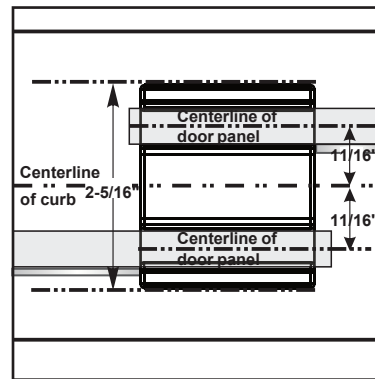

FOOTPRINT USING POLYCARBONATE L-SEAL