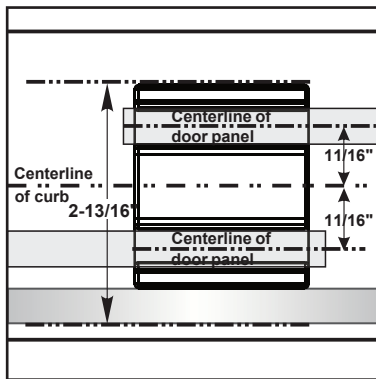

FOOTPRINT USING ALUMINUM WATER GUARD