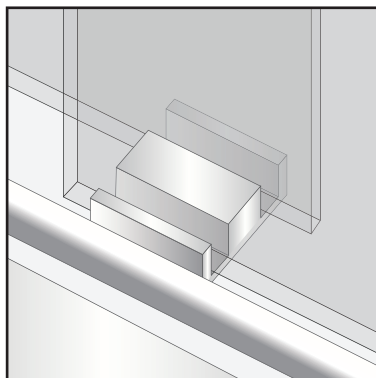

SPECIFICATIONS

FOOTPRINT USING ALUMINUM WATER GUARD