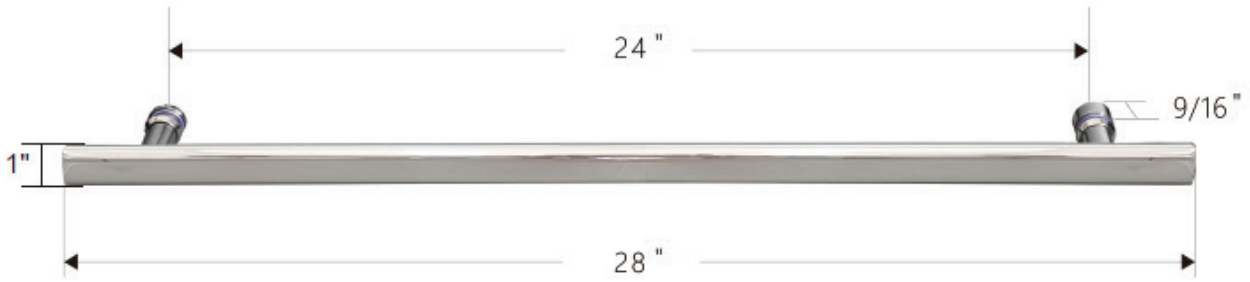

FEATURES

- 304 stainless steel hardware
- (8) 55mm dual sided rollers
- Up to 3/8" out of plumb adjustability
- 2 configurations
- (2) 2-1/4" diameter flush pull handles
- Standard clear tempered glass with optional ultra-clear (low iron) tempered glass
- 5/16" (8mm) or 3/8" (10mm) glass options
- EuroSafe glass film included on both panels (refer to "safety/warranty" for additional information)
- Option for Enduroshield coating to reduce cleaning time by up to 90%

FINISHES

Polished Stainless

Matte Black

Brushed Stainless

Satin Brass

HANDLE & TOWEL BAR OPTIONS

Flush Pull Handle

24 inch Ladder Style Towel Bar

18 inch Flat Style Handle

18 inch Ladder Style Handle

8 inch Ladder Style Handle

24 inch Rounded Towel Bar

SPECIFICATIONS

CONFIGURATIONS

exterior or interior door capability

SPECIFICATIONS