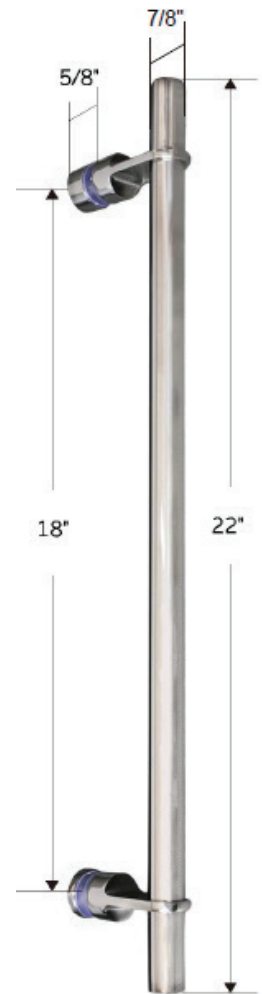

FEATURES

- 304 stainless steel hardware
- (8) 55mm dual sided rollers
- Up to 3/8" out of plumb adjustability
- 2 configurations
- (2) 2-1/4" diameter flush pull handles
- Standard clear tempered glass with optional ultra-clear (low iron) tempered glass
- 5/16" (8mm) or 3/8" (10mm) glass options
- EuroSafe glass film included on both panels (refer to "safety/warranty" for additional information)
- Option for Enduroshield coating to reduce cleaning time by up to 90%

FINISHES

Polished Stainless

Matte Black

Brushed Stainless

Satin Brass

HANDLE & TOWEL BAR OPTIONS

Flush Pull Handle

24 inch Ladder Style Towel Bar

18 inch Flat Style Handle

18 inch Ladder Style Handle

8 inch Ladder Style Handle

24 inch Rounded Towel Bar

SPECIFICATIONS

CONFIGURATIONS

exterior or interior door capability

SPECIFICATIONS

FOOTPRINT USING ALUMINUM WATER GUARD

FOOTPRINT USING POLYCARBONATE L-SEAL

PARTS LIST

- | | |
|------------------|-------------------------|
| 1) wall bracket | 7) door panel |
| 2) safety bumper | 8) F-seal |
| 3) track | 9) aluminum water guard |
| 4) roller | 10) bottom guide |
| 5) V-seal | 11) L-seal |
| 6) flush pull | |