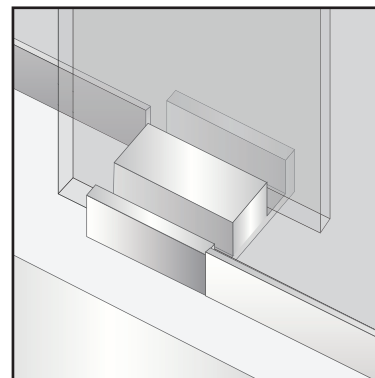

FEATURES

- 304 stainless steel hardware
- (8) 55mm dual sided rollers
- Up to 3/8" out of plumb adjustability
- 2 configurations
- (2) 2-1/4" diameter flush pull handles
- Standard clear tempered glass with optional ultra-clear (low iron) tempered glass
- 5/16" (8mm) or 3/8" (10mm) glass options
- EuroSafe glass film included on both panels (refer to "safety/warranty" for additional information)
- Option for Enduroshield coating to reduce cleaning time by up to 90%

18 inch Flat Style Handle

18 inch Ladder Style Handle

8 inch Ladder Style Handle

24 inch Rounded Towel Bar

SPECIFICATIONS

CONFIGURATIONS

exterior or interior door capability

SPECIFICATIONS

FOOTPRINT USING ALUMINUM WATER GUARD

FOOTPRINT USING POLYCARBONATE L-SEAL

PARTS LIST

- | | |
|------------------|-------------------------|
| 1) wall bracket | 7) door panel |
| 2) safety bumper | 8) F-seal |
| 3) track | 9) aluminum water guard |
| 4) roller | 10) bottom guide |
| 5) V-seal | 11) L-seal |
| 6) flush pull | |