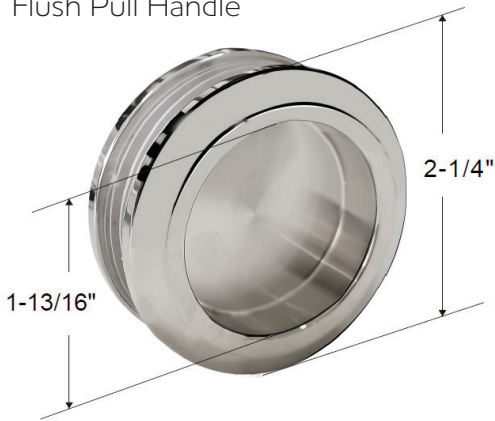

FEATURES

- 304 stainless steel hardware
- (8) 55mm dual sided rollers
- Up to 3/8" out of plumb adjustability
- 2 configurations
- (2) 2-1/4" diameter flush pull handles
- Standard clear tempered glass with optional ultra-clear (low iron) tempered glass
- 5/16" (8mm) or 3/8" (10mm) glass options
- EuroSafe glass film included on both panels (refer to "safety/warranty" for additional information)
- Option for Enduroshield coating to reduce cleaning time by up to 90%

FINISHES

Polished Stainless

Matte Black

Brushed Stainless

Satin Brass

HANDLE & TOWEL BAR OPTIONS

Flush Pull Handle

24 inch Ladder Style Towel Bar

18 inch Flat Style Handle

18 inch Ladder Style Handle

8 inch Ladder Style Handle

24 inch Rounded Towel Bar

SPECIFICATIONS

CONFIGURATIONS

exterior or interior door capability

SPECIFICATIONS