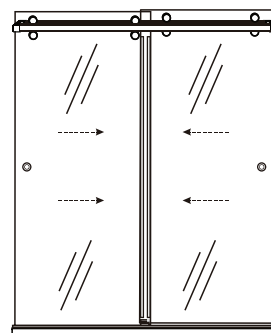

FEATURES

- 304 stainless steel hardware
- (8) 55mm dual sided rollers
- Up to 3/8" out of plumb adjustability
- 2 configurations
- (2) 2-1/4" diameter flush pull handles
- Standard clear tempered glass with optional ultra-clear (low iron) tempered glass
- 5/16" (8mm) or 3/8" (10mm) glass options
- EuroSafe glass film included on both panels (refer to "safety/warranty" for additional information)
- Option for Enduroshield coating to reduce cleaning time by up to 90%

FINISHES

Polished Stainless

Matte Black

Brushed Stainless

Satin Brass

HANDLE & TOWEL BAR OPTIONS

Flush Pull Handle

24 inch Ladder Style Towel Bar

18 inch Flat Style Handle

18 inch Ladder Style Handle

8 inch Ladder Style Handle

24 inch Rounded Towel Bar

SPECIFICATIONS

CONFIGURATIONS

exterior or interior door capability

SPECIFICATIONS

FOOTPRINT USING ALUMINUM WATER GUARD

FOOTPRINT USING POLYCARBONATE L-SEAL

PARTS LIST

- | | |
|------------------|-------------------------|
| 1) wall bracket | 7) door panel |
| 2) safety bumper | 8) F-seal |
| 3) track | 9) aluminum water guard |
| 4) roller | 10) bottom guide |
| 5) V-seal | 11) L-seal |
| 6) flush pull | |