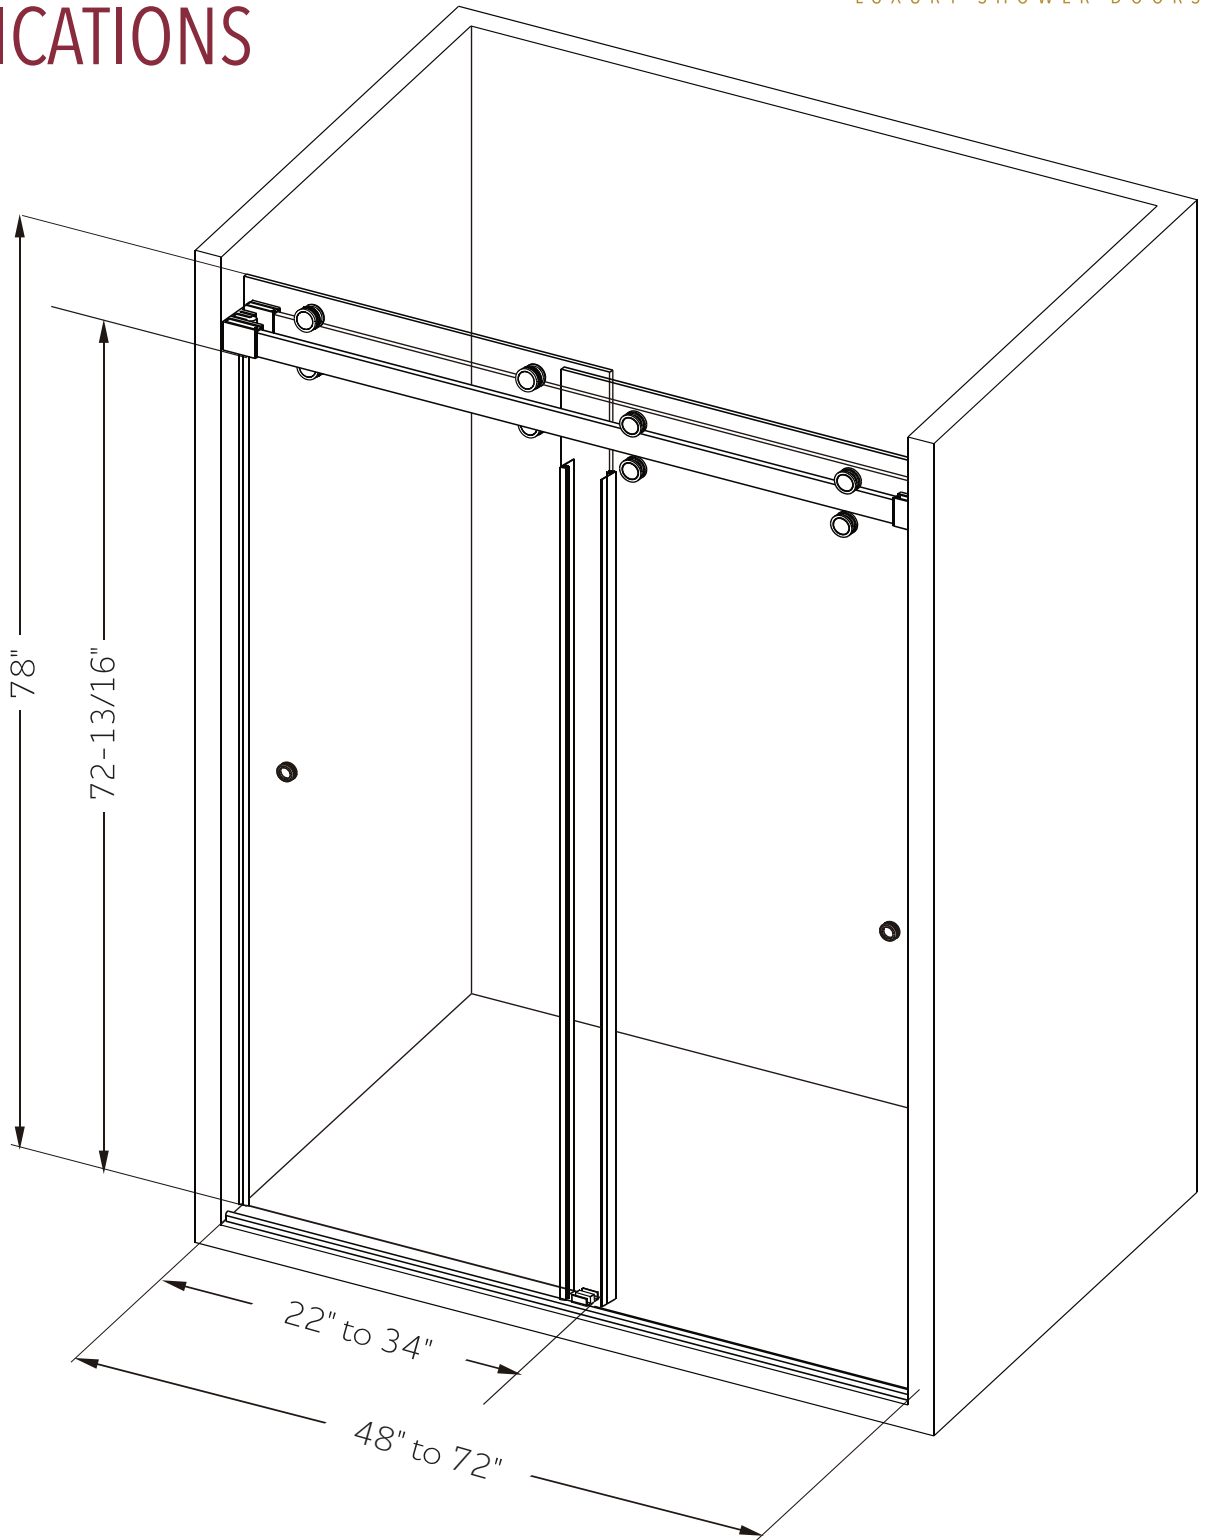

FEATURES

- 304 stainless steel hardware
- (8) 55mm dual sided rollers
- Up to 3/8" out of plumb adjustability
- 2 configurations
- (2) 2-1/4" diameter flush pull handles
- Standard clear tempered glass with optional ultra-clear (low iron) tempered glass
- 5/16" (8mm) or 3/8" (10mm) glass options
- EuroSafe glass film included on both panels (refer to "safety/warranty" for additional information)
- Option for Enduroshield coating to reduce cleaning time by up to 90%

18 inch Flat Style Handle

18 inch Ladder Style Handle

8 inch Ladder Style Handle

24 inch Rounded Towel Bar

SPECIFICATIONS

CONFIGURATIONS

exterior or interior door capability

SPECIFICATIONS