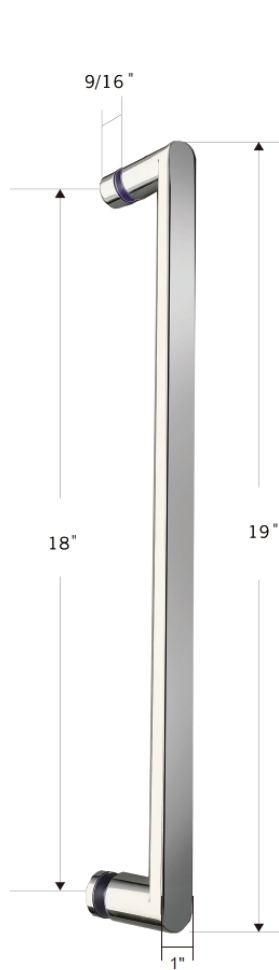

HOSPITALITY DIVISION
eurotech
LUXURY SHOWER DOORS

ISABELLA
TWINGLIDE FRAMELESS DUAL SLIDING SHOWER DOOR

Eurotech Showers

Hospitality Division
23532 Commerce Center Dr.,
Building B
Laguna Hills, CA 92653
949-716-4099
eurotechshowershospitality.com

FEATURES

- 304 stainless steel hardware
- (8) 55mm dual sided rollers
- Up to 3/8" out of plumb adjustability
- 2 configurations
- (2) 2-1/4" diameter flush pull handles
- Standard clear tempered glass with optional ultra-clear (low iron) tempered glass
- 5/16" (8mm) or 3/8" (10mm) glass options
- EuroSafe glass film included on both panels (refer to "safety/warranty" for additional information)
- Option for Enduroshield coating to reduce cleaning time by up to 90%

FINISHES

Polished Stainless

Matte Black

Brushed Stainless

Satin Brass

HANDLE & TOWEL BAR OPTIONS

Flush Pull Handle

24 inch Ladder Style Towel Bar

18 inch Flat Style Handle

18 inch Ladder Style Handle

8 inch Ladder Style Handle

24 inch Rounded Towel Bar

SPECIFICATIONS

CONFIGURATIONS

exterior or interior door capability

SPECIFICATIONS