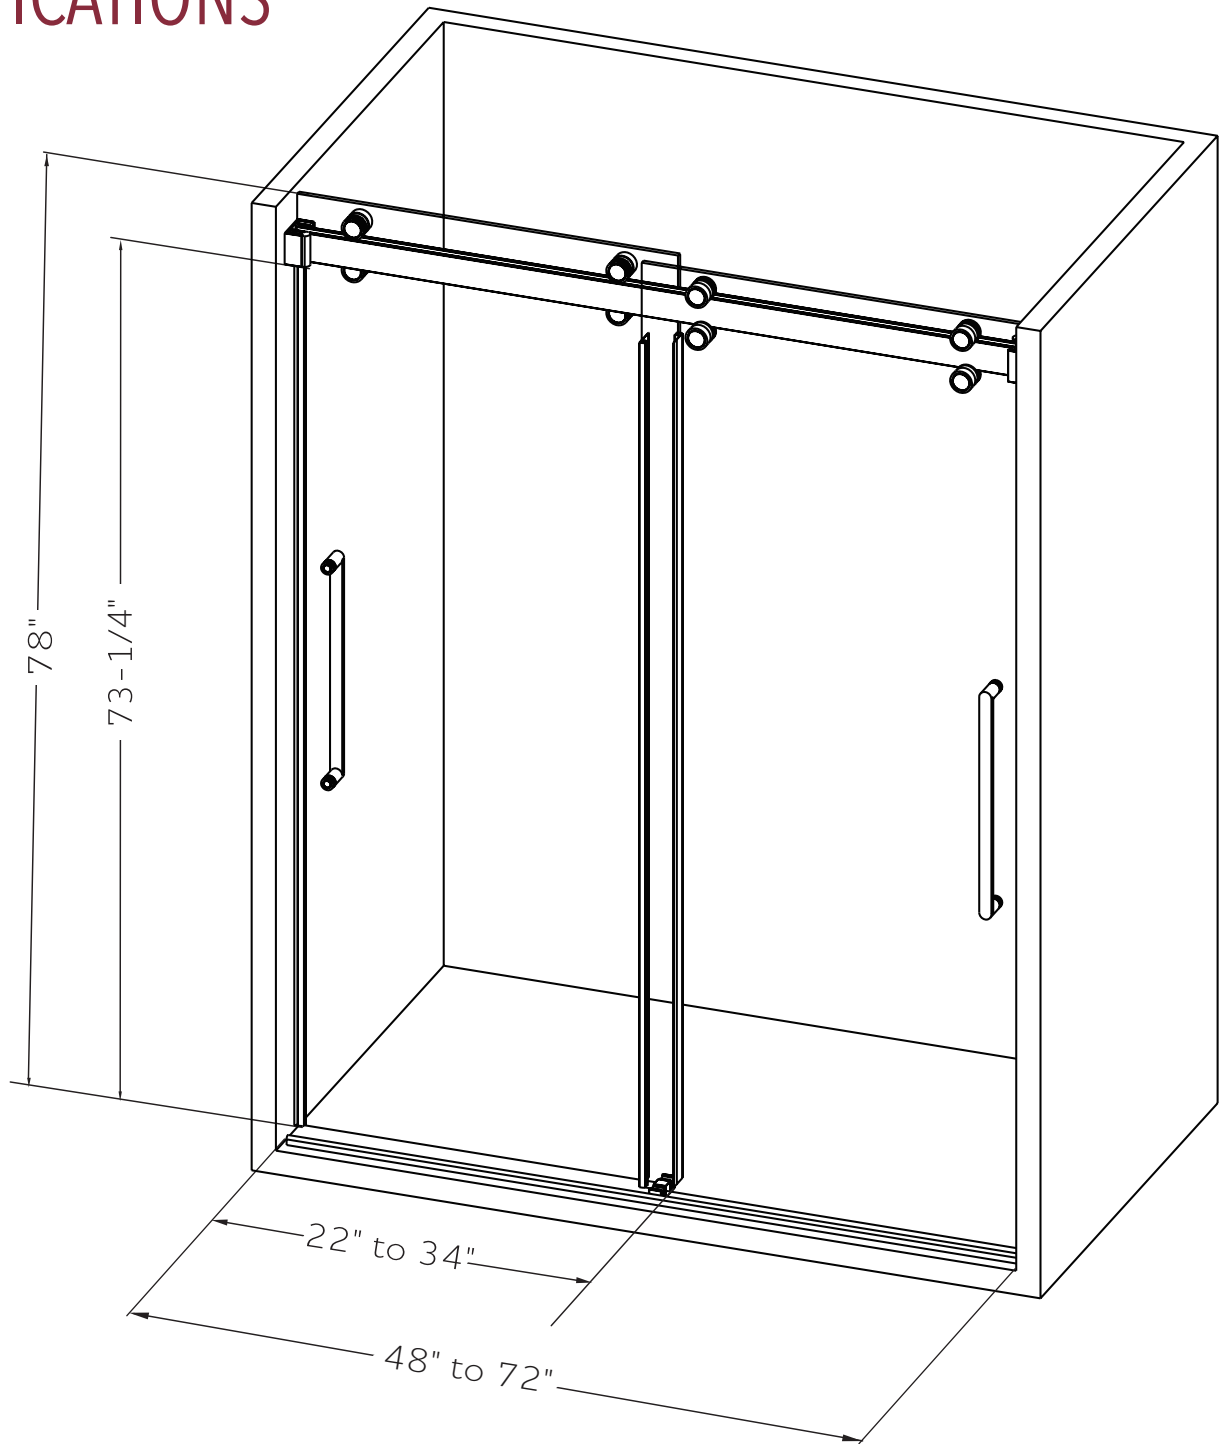

FEATURES

- Anodized aluminum top track
- (8) 45mm dual sided rollers
- Up to 3/8" out of plumb adjustability
- 2 configurations
- Dual water diverter sets (aluminum and polycarbonate)
- (2) 19" flat style handles with knob on backside
- Standard clear tempered glass with optional ultra-clear (low iron) tempered glass
- 5/16" (8mm) or 3/8" (10mm) glass options
- EuroSafe glass film included on both panels (refer to "safety/warranty" for additional information)
- Option for Enduroshield coating to reduce cleaning time by up to 90%

FINISHES

Chrome

Matte Black

Brushed Nickel

HANDLE & TOWEL BAR OPTIONS

Flush Pull Handle

24 inch Ladder Style Towel Bar

8 inch Ladder Style Handle

18 inch Flat Style Handle

18 inch Ladder Style Handle

SPECIFICATIONS

CONFIGURATIONS

exterior or interior door capability

SPECIFICATIONS

FOOTPRINT USING ALUMINUM WATER GUARD

FOOTPRINT USING POLYCARBONATE L-SEAL