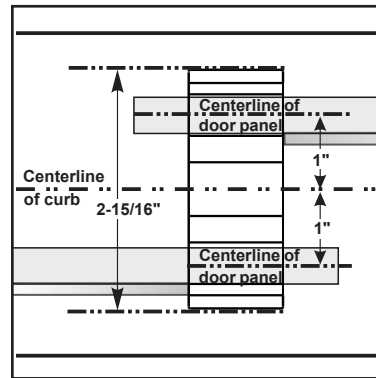

FEATURES

- Anodized aluminum top track
- (8) 45mm dual sided rollers
- Up to 3/8" out of plumb adjustability
- 2 configurations
- Dual water diverter sets (aluminum and polycarbonate)
- (2) 19" flat style handles with knob on backside
- Standard clear tempered glass with optional ultra-clear (low iron) tempered glass
- 5/16" (8mm) or 3/8" (10mm) glass options
- EuroSafe glass film included on both panels (refer to "safety/warranty" for additional information)
- Option for Enduroshield coating to reduce cleaning time by up to 90%

18 inch Flat Style Handle

18 inch Ladder Style Handle

SPECIFICATIONS

CONFIGURATIONS

exterior or interior door capability

SPECIFICATIONS

FOOTPRINT USING ALUMINUM WATER GUARD

FOOTPRINT USING POLYCARBONATE L-SEAL

PARTS LIST

- | | |
|------------------|-------------------------|
| 1) wall bracket | 7) door panel |
| 2) safety bumper | 8) F-seal |
| 3) track | 9) aluminum water guard |
| 4) roller | 10) bottom guide |
| 5) V-seal | 11) L-seal |
| 6) handle | |