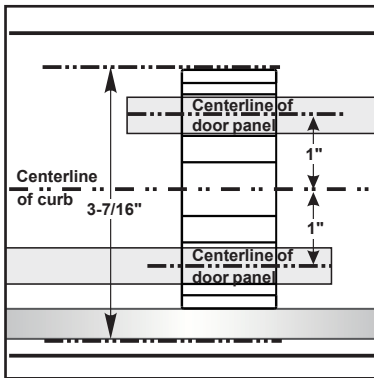

FEATURES

- Anodized aluminum top track
- (8) 45mm dual sided rollers
- Up to 3/8" out of plumb adjustability
- 2 configurations
- Dual water diverter sets (aluminum and polycarbonate)
- (2) 19" flat style handles with knob on backside
- Standard clear tempered glass with optional ultra-clear (low iron) tempered glass
- 5/16" (8mm) or 3/8" (10mm) glass options
- EuroSafe glass film included on both panels (refer to "safety/warranty" for additional information)
- Option for Enduroshield coating to reduce cleaning time by up to 90%

18 inch Flat Style Handle

18 inch Ladder Style Handle

SPECIFICATIONS

CONFIGURATIONS

exterior or interior door capability

SPECIFICATIONS

FOOTPRINT USING ALUMINUM WATER GUARD

FOOTPRINT USING POLYCARBONATE L-SEAL

PARTS LIST

- | | |
|------------------|-------------------------|
| 1) wall bracket | 7) door panel |
| 2) safety bumper | 8) F-seal |
| 3) track | 9) aluminum water guard |
| 4) roller | 10) bottom guide |
| 5) V-seal | 11) L-seal |
| 6) handle | |