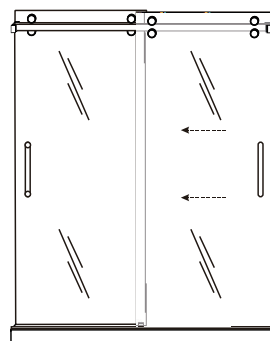

FEATURES

- Anodized aluminum top track
- (8) 45mm dual sided rollers
- Up to 3/8" out of plumb adjustability
- 2 configurations
- Dual water diverter sets (aluminum and polycarbonate)
- (2) 19" flat style handles with knob on backside
- Standard clear tempered glass with optional ultra-clear (low iron) tempered glass
- 5/16" (8mm) or 3/8" (10mm) glass options
- EuroSafe glass film included on both panels (refer to "safety/warranty" for additional information)
- Option for Enduroshield coating to reduce cleaning time by up to 90%

FINISHES

Chrome

Matte Black

Brushed Nickel

HANDLE & TOWEL BAR OPTIONS

Flush Pull Handle

24 inch Ladder Style Towel Bar

8 inch Ladder Style Handle

18 inch Flat Style Handle

18 inch Ladder Style Handle

SPECIFICATIONS

CONFIGURATIONS

exterior or interior door capability

SPECIFICATIONS

FOOTPRINT USING ALUMINUM WATER GUARD

FOOTPRINT USING POLYCARBONATE L-SEAL

PARTS LIST

- | | |
|------------------|-------------------------|
| 1) wall bracket | 7) door panel |
| 2) safety bumper | 8) F-seal |
| 3) track | 9) aluminum water guard |
| 4) roller | 10) bottom guide |
| 5) V-seal | 11) L-seal |
| 6) handle | |