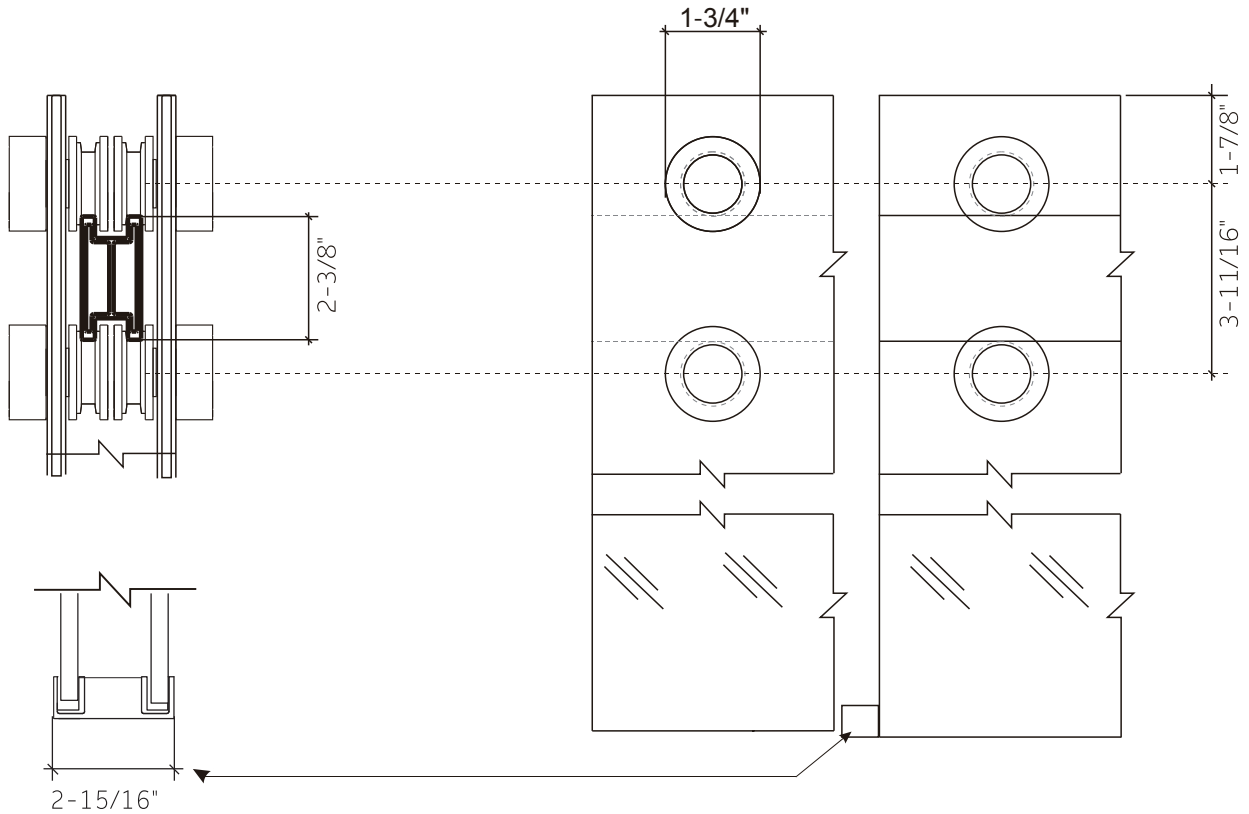

FEATURES

- Anodized aluminum top track
- (8) 45mm dual sided rollers
- Up to 3/8" out of plumb adjustability
- 2 configurations
- Dual water diverter sets (aluminum and polycarbonate)
- (2) 19" flat style handles with knob on backside
- Standard clear tempered glass with optional ultra-clear (low iron) tempered glass
- 5/16" (8mm) or 3/8" (10mm) glass options
- EuroSafe glass film included on both panels (refer to "safety/warranty" for additional information)
- Option for Enduroshield coating to reduce cleaning time by up to 90%

18 inch Flat Style Handle

18 inch Ladder Style Handle

SPECIFICATIONS

CONFIGURATIONS

exterior or interior door capability

SPECIFICATIONS

FOOTPRINT USING ALUMINUM WATER GUARD

FOOTPRINT USING POLYCARBONATE L-SEAL

PARTS LIST

- | | |
|------------------|-------------------------|
| 1) wall bracket | 7) door panel |
| 2) safety bumper | 8) F-seal |
| 3) track | 9) aluminum water guard |
| 4) roller | 10) bottom guide |
| 5) V-seal | 11) L-seal |
| 6) handle | |