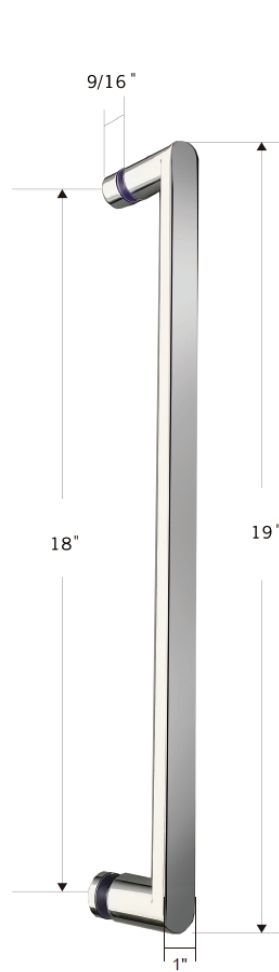

FEATURES

- Anodized aluminum top track
- (8) 45mm dual sided rollers
- Up to 3/8" out of plumb adjustability
- 2 configurations
- Dual water diverter sets (aluminum and polycarbonate)
- (2) 19" flat style handles with knob on backside
- Standard clear tempered glass with optional ultra-clear (low iron) tempered glass
- 5/16" (8mm) or 3/8" (10mm) glass options
- EuroSafe glass film included on both panels (refer to "safety/warranty" for additional information)
- Option for Enduroshield coating to reduce cleaning time by up to 90%

FINISHES

Chrome

Matte Black

Brushed Nickel

HANDLE & TOWEL BAR OPTIONS

Flush Pull Handle

24 inch Ladder Style Towel Bar

8 inch Ladder Style Handle

18 inch Flat Style Handle

18 inch Ladder Style Handle

SPECIFICATIONS

CONFIGURATIONS

exterior or interior door capability

SPECIFICATIONS

FOOTPRINT USING ALUMINUM WATER GUARD

FOOTPRINT USING POLYCARBONATE L-SEAL

PARTS LIST

- | | |
|------------------|-------------------------|
| 1) wall bracket | 7) door panel |
| 2) safety bumper | 8) F-seal |
| 3) track | 9) aluminum water guard |
| 4) roller | 10) bottom guide |
| 5) V-seal | 11) L-seal |
| 6) handle | |