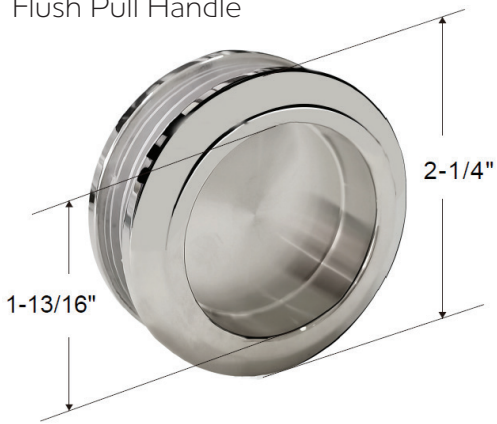

FEATURES

- Anodized aluminum top track
- (8) 45mm dual sided rollers
- Up to 3/8" out of plumb adjustability
- 2 configurations
- Dual water diverter sets (aluminum and polycarbonate)
- (2) 19" flat style handles with knob on backside
- Standard clear tempered glass with optional ultra-clear (low iron) tempered glass
- 5/16" (8mm) or 3/8" (10mm) glass options
- EuroSafe glass film included on both panels (refer to "safety/warranty" for additional information)
- Option for Enduroshield coating to reduce cleaning time by up to 90%

FINISHES

Chrome

Matte Black

Brushed Nickel

HANDLE & TOWEL BAR OPTIONS

Flush Pull Handle

24 inch Ladder Style Towel Bar

8 inch Ladder Style Handle

18 inch Flat Style Handle

18 inch Ladder Style Handle

SPECIFICATIONS

CONFIGURATIONS

exterior or interior door capability

SPECIFICATIONS

FOOTPRINT USING ALUMINUM WATER GUARD

FOOTPRINT USING POLYCARBONATE L-SEAL