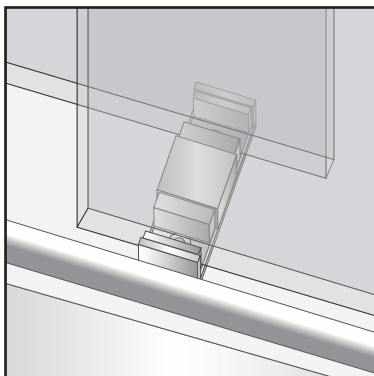

FEATURES

- Anodized aluminum top track
- (8) 45mm dual sided rollers
- Up to 3/8" out of plumb adjustability
- 2 configurations
- Dual water diverter sets (aluminum and polycarbonate)
- (2) 19" flat style handles with knob on backside
- Standard clear tempered glass with optional ultra-clear (low iron) tempered glass
- 5/16" (8mm) or 3/8" (10mm) glass options
- EuroSafe glass film included on both panels (refer to "safety/warranty" for additional information)
- Option for Enduroshield coating to reduce cleaning time by up to 90%

18 inch Flat Style Handle

18 inch Ladder Style Handle

SPECIFICATIONS

CONFIGURATIONS

exterior or interior door capability

SPECIFICATIONS

FOOTPRINT USING ALUMINUM WATER GUARD

FOOTPRINT USING POLYCARBONATE L-SEAL

PARTS LIST

- | | |
|------------------|-------------------------|
| 1) wall bracket | 7) door panel |
| 2) safety bumper | 8) F-seal |
| 3) track | 9) aluminum water guard |
| 4) roller | 10) bottom guide |
| 5) V-seal | 11) L-seal |
| 6) handle | |