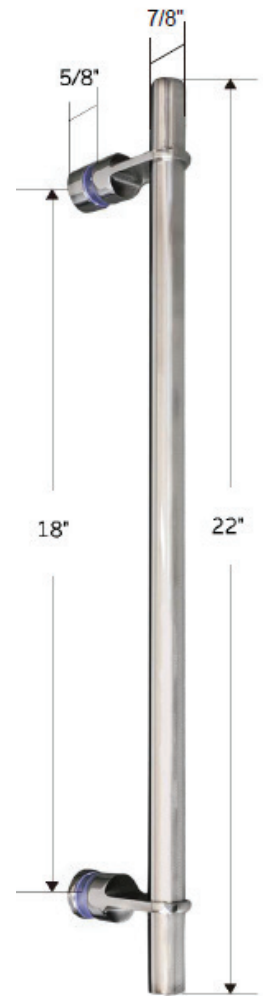

FEATURES

- Anodized aluminum top track
- (8) 45mm dual sided rollers
- Up to 3/8" out of plumb adjustability
- 2 configurations
- Dual water diverter sets (aluminum and polycarbonate)
- (2) 19" flat style handles with knob on backside
- Standard clear tempered glass with optional ultra-clear (low iron) tempered glass
- 5/16" (8mm) or 3/8" (10mm) glass options
- EuroSafe glass film included on both panels (refer to "safety/warranty" for additional information)
- Option for Enduroshield coating to reduce cleaning time by up to 90%

FINISHES

Chrome

Matte Black

Brushed Nickel

HANDLE & TOWEL BAR OPTIONS

Flush Pull Handle

24 inch Ladder Style Towel Bar

8 inch Ladder Style Handle

18 inch Flat Style Handle

18 inch Ladder Style Handle

SPECIFICATIONS

CONFIGURATIONS

exterior or interior door capability

SPECIFICATIONS

FOOTPRINT USING ALUMINUM WATER GUARD

FOOTPRINT USING POLYCARBONATE L-SEAL

PARTS LIST

- | | |
|------------------|-------------------------|
| 1) wall bracket | 7) door panel |
| 2) safety bumper | 8) F-seal |
| 3) track | 9) aluminum water guard |
| 4) roller | 10) bottom guide |
| 5) V-seal | 11) L-seal |
| 6) handle | |