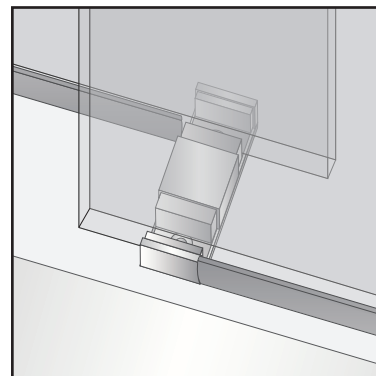

FEATURES

- Anodized aluminum top track
- (8) 45mm dual sided rollers
- Up to 3/8" out of plumb adjustability
- 2 configurations
- Dual water diverter sets (aluminum and polycarbonate)
- (2) 19" flat style handles with knob on backside
- Standard clear tempered glass with optional ultra-clear (low iron) tempered glass
- 5/16" (8mm) or 3/8" (10mm) glass options
- EuroSafe glass film included on both panels (refer to "safety/warranty" for additional information)
- Option for Enduroshield coating to reduce cleaning time by up to 90%

18 inch Flat Style Handle

18 inch Ladder Style Handle

SPECIFICATIONS

CONFIGURATIONS

exterior or interior door capability

SPECIFICATIONS

FOOTPRINT USING ALUMINUM WATER GUARD

FOOTPRINT USING POLYCARBONATE L-SEAL

PARTS LIST

- | | |
|------------------|-------------------------|
| 1) wall bracket | 7) door panel |
| 2) safety bumper | 8) F-seal |
| 3) track | 9) aluminum water guard |
| 4) roller | 10) bottom guide |
| 5) V-seal | 11) L-seal |
| 6) handle | |