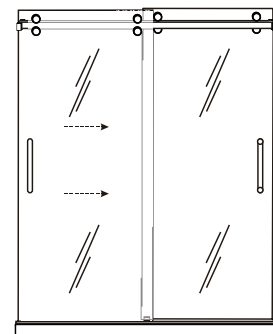

FEATURES

- Anodized aluminum top track
- (8) 45mm dual sided rollers
- Up to 3/8" out of plumb adjustability
- 2 configurations
- Dual water diverter sets (aluminum and polycarbonate)
- (2) 19" flat style handles with knob on backside
- Standard clear tempered glass with optional ultra-clear (low iron) tempered glass
- 5/16" (8mm) or 3/8" (10mm) glass options
- EuroSafe glass film included on both panels (refer to "safety/warranty" for additional information)
- Option for Enduroshield coating to reduce cleaning time by up to 90%

FINISHES

Chrome

Matte Black

Brushed Nickel

HANDLE & TOWEL BAR OPTIONS

Flush Pull Handle

24 inch Ladder Style Towel Bar

8 inch Ladder Style Handle

18 inch Flat Style Handle

18 inch Ladder Style Handle

SPECIFICATIONS

CONFIGURATIONS

exterior or interior door capability

SPECIFICATIONS

FOOTPRINT USING ALUMINUM WATER GUARD

FOOTPRINT USING POLYCARBONATE L-SEAL

PARTS LIST

- | | |
|------------------|-------------------------|
| 1) wall bracket | 7) door panel |
| 2) safety bumper | 8) F-seal |
| 3) track | 9) aluminum water guard |
| 4) roller | 10) bottom guide |
| 5) V-seal | 11) L-seal |
| 6) handle | |