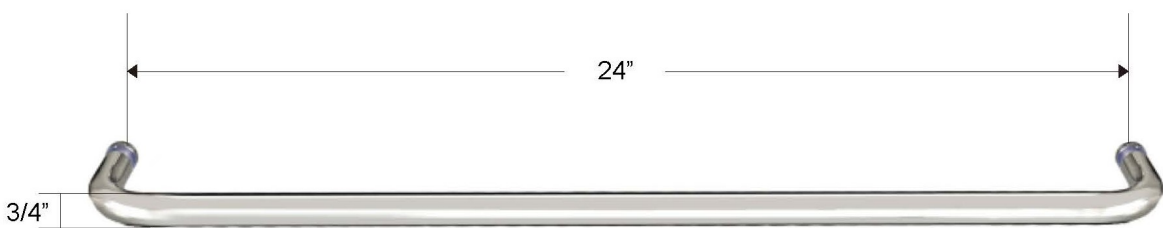

FEATURES

- Anodized aluminum top track
- (8) 45mm dual sided rollers
- Up to 3/8" out of plumb adjustability
- 2 configurations
- Dual water diverter sets (aluminum and polycarbonate)
- (2) 19" flat style handles with knob on backside
- Standard clear tempered glass with optional ultra-clear (low iron) tempered glass
- 5/16" (8mm) or 3/8" (10mm) glass options
- EuroSafe glass film included on both panels (refer to "safety/warranty" for additional information)
- Option for Enduroshield coating to reduce cleaning time by up to 90%

FINISHES

Chrome

Matte Black

Brushed Nickel

HANDLE & TOWEL BAR OPTIONS

Flush Pull Handle

24 inch Ladder Style Towel Bar

8 inch Ladder Style Handle

18 inch Flat Style Handle

18 inch Ladder Style Handle

SPECIFICATIONS

CONFIGURATIONS

exterior or interior door capability

SPECIFICATIONS

FOOTPRINT USING ALUMINUM WATER GUARD

FOOTPRINT USING POLYCARBONATE L-SEAL