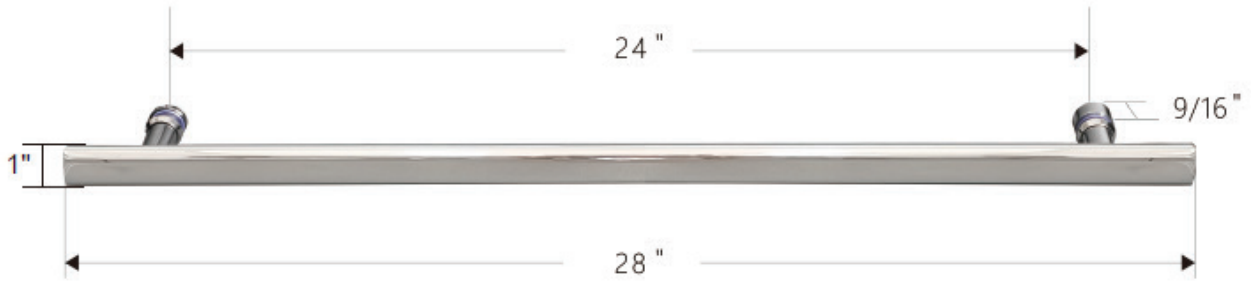

FEATURES

- Anodized aluminum top track
- (8) 45mm dual sided rollers
- Up to 3/8" out of plumb adjustability
- 2 configurations
- Dual water diverter sets (aluminum and polycarbonate)
- (2) 19" flat style handles with knob on backside
- Standard clear tempered glass with optional ultra-clear (low iron) tempered glass
- 5/16" (8mm) or 3/8" (10mm) glass options
- EuroSafe glass film included on both panels (refer to "safety/warranty" for additional information)
- Option for Enduroshield coating to reduce cleaning time by up to 90%

FINISHES

Chrome

Matte Black

Brushed Nickel

HANDLE & TOWEL BAR OPTIONS

Flush Pull Handle

24 inch Ladder Style Towel Bar

8 inch Ladder Style Handle

18 inch Flat Style Handle

18 inch Ladder Style Handle

SPECIFICATIONS

CONFIGURATIONS

exterior or interior door capability

SPECIFICATIONS

FOOTPRINT USING ALUMINUM WATER GUARD

FOOTPRINT USING POLYCARBONATE L-SEAL