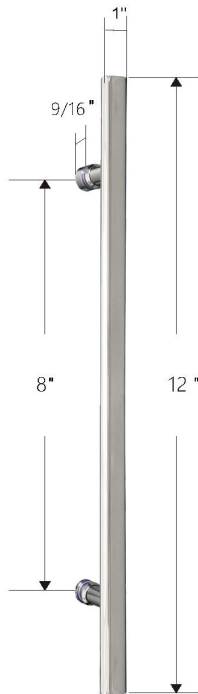

FEATURES

- Anodized aluminum top track
- (8) 45mm dual sided rollers
- Up to 3/8" out of plumb adjustability
- 2 configurations
- Dual water diverter sets (aluminum and polycarbonate)
- (2) 19" flat style handles with knob on backside
- Standard clear tempered glass with optional ultra-clear (low iron) tempered glass
- 5/16" (8mm) or 3/8" (10mm) glass options
- EuroSafe glass film included on both panels (refer to "safety/warranty" for additional information)
- Option for Enduroshield coating to reduce cleaning time by up to 90%

FINISHES

Chrome

Matte Black

Brushed Nickel

HANDLE & TOWEL BAR OPTIONS

Flush Pull Handle

24 inch Ladder Style Towel Bar

8 inch Ladder Style Handle

18 inch Flat Style Handle

18 inch Ladder Style Handle

SPECIFICATIONS

CONFIGURATIONS

exterior or interior door capability

SPECIFICATIONS

FOOTPRINT USING ALUMINUM WATER GUARD

FOOTPRINT USING POLYCARBONATE L-SEAL

PARTS LIST

- | | |
|------------------|-------------------------|
| 1) wall bracket | 7) door panel |
| 2) safety bumper | 8) F-seal |
| 3) track | 9) aluminum water guard |
| 4) roller | 10) bottom guide |
| 5) V-seal | 11) L-seal |
| 6) handle | |