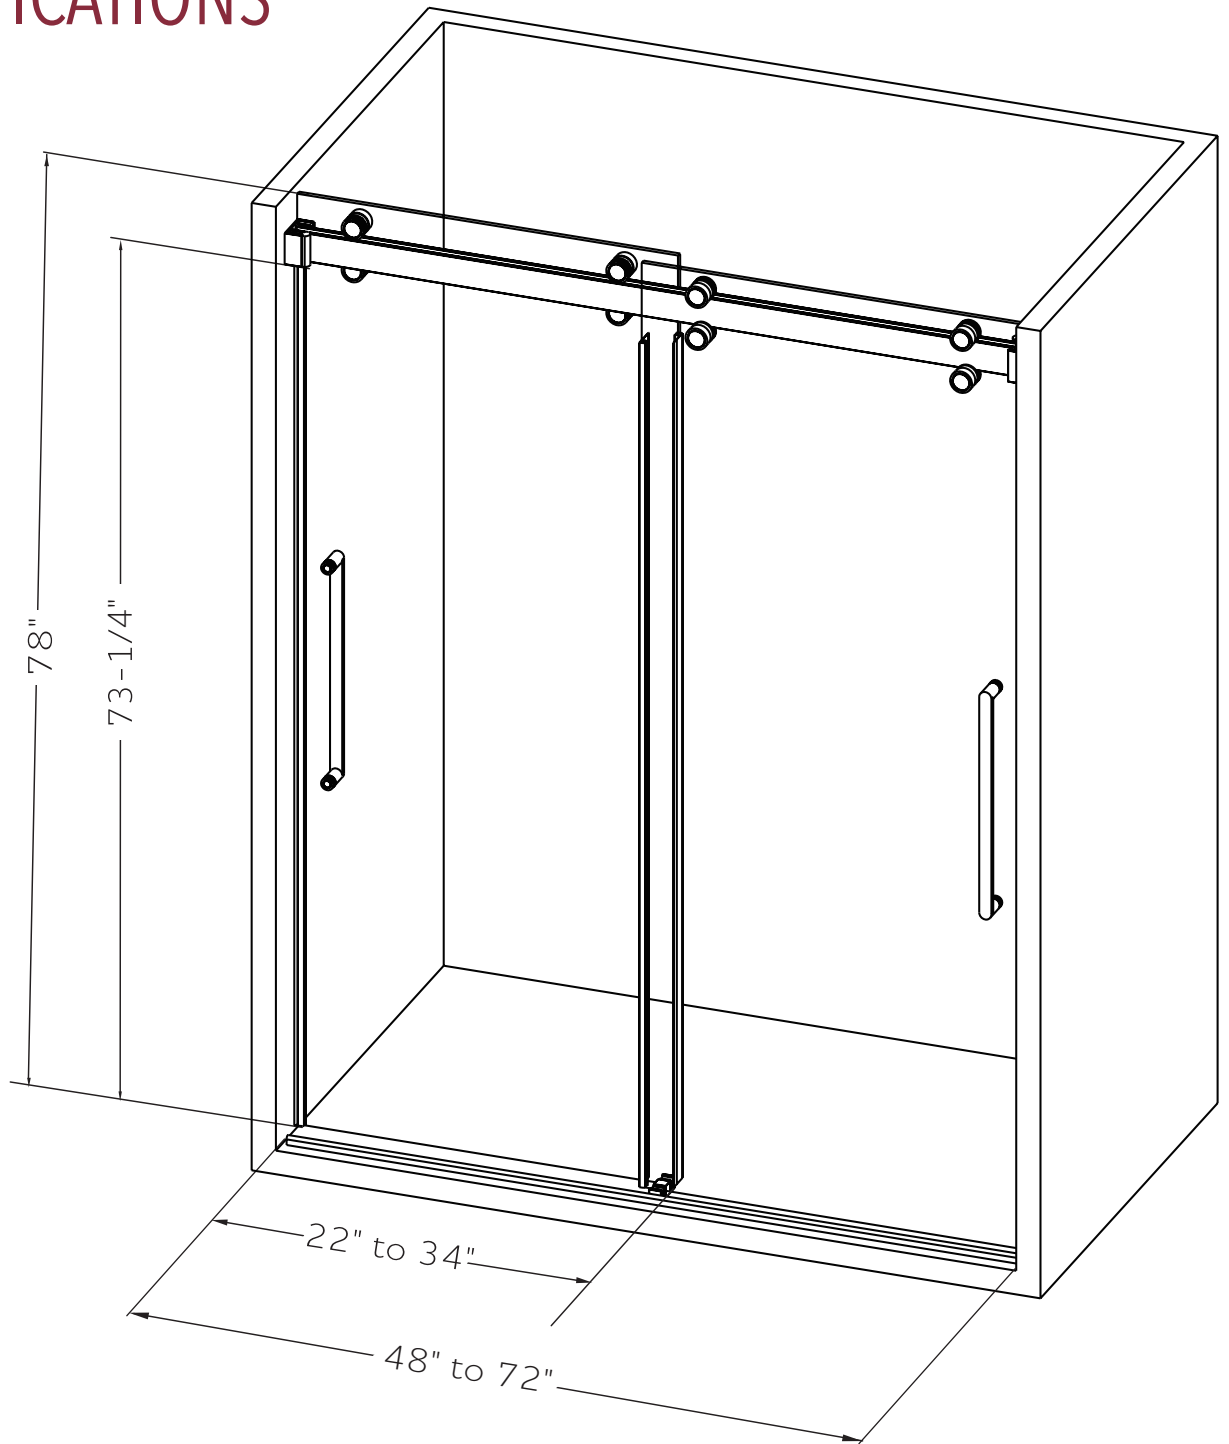

FEATURES

- Anodized aluminum top track and wall jambs
- (8) 45mm dual sided rollers
- Up to 3/8" out of plumb adjustability
- 2 configurations
- Dual water diverter sets (aluminum and polycarbonate)
- (2) 19" flat style handles with knob on backside
- Standard clear tempered glass with optional ultra-clear (low iron) tempered glass
- 5/16" (8mm) or 3/8" (10mm) glass options
- EuroSafe glass film included on both panels (refer to "safety/warranty" for additional information)
- Option for Enduroshield coating to reduce cleaning time by up to 90%

FINISHES

Chrome

Matte Black

Brushed Nickel

HANDLE & TOWEL BAR OPTIONS

24 inch Ladder Style Towel Bar

Flush Pull Handle

18 inch Flat Style Handle

18 inch Ladder Style Handle

8 inch Ladder Style Handle

24 inch Rounded Towel Bar

SPECIFICATIONS

CONFIGURATIONS

exterior or interior door capability

SPECIFICATIONS

FOOTPRINT USING ALUMINUM WATER GUARD

FOOTPRINT USING POLYCARBONATE L-SEAL

PARTS LIST

- | | |
|------------------|-------------------------|
| 1) wall bracket | 6) handle |
| 2) safety bumper | 7) door panel |
| 3) track | 8) F-seal |
| 4) roller | 9) aluminum water guard |
| 5) wall jamb | 10) bottom guide |
| 5A) jamb guide | 11) L-seal |