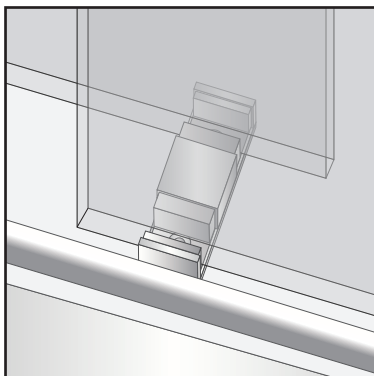

FEATURES

- Anodized aluminum top track and wall jambs
- (8) 45mm dual sided rollers
- Up to 3/8" out of plumb adjustability
- 2 configurations
- Dual water diverter sets (aluminum and polycarbonate)
- (2) 19" flat style handles with knob on backside
- Standard clear tempered glass with optional ultra-clear (low iron) tempered glass
- 5/16" (8mm) or 3/8" (10mm) glass options
- EuroSafe glass film included on both panels (refer to "safety/warranty" for additional information)
- Option for Enduroshield coating to reduce cleaning time by up to 90%

18 inch Ladder Style Handle

8 inch Ladder Style Handle

24 inch Rounded Towel Bar

SPECIFICATIONS

CONFIGURATIONS

exterior or interior door capability

SPECIFICATIONS

FOOTPRINT USING ALUMINUM WATER GUARD