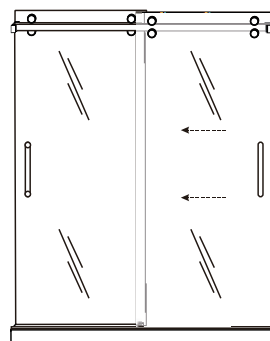

FEATURES

- Anodized aluminum top track and wall jambs
- (8) 45mm dual sided rollers
- Up to 3/8" out of plumb adjustability
- 2 configurations
- Dual water diverter sets (aluminum and polycarbonate)
- (2) 19" flat style handles with knob on backside
- Standard clear tempered glass with optional ultra-clear (low iron) tempered glass
- 5/16" (8mm) or 3/8" (10mm) glass options
- EuroSafe glass film included on both panels (refer to "safety/warranty" for additional information)
- Option for Enduroshield coating to reduce cleaning time by up to 90%

FINISHES

Chrome

Matte Black

Brushed Nickel

HANDLE & TOWEL BAR OPTIONS

24 inch Ladder Style Towel Bar

Flush Pull Handle

18 inch Flat Style Handle

18 inch Ladder Style Handle

8 inch Ladder Style Handle

24 inch Rounded Towel Bar

SPECIFICATIONS

CONFIGURATIONS

exterior or interior door capability

SPECIFICATIONS

FOOTPRINT USING ALUMINUM WATER GUARD

FOOTPRINT USING POLYCARBONATE L-SEAL

PARTS LIST

- | | |
|------------------|-------------------------|
| 1) wall bracket | 6) handle |
| 2) safety bumper | 7) door panel |
| 3) track | 8) F-seal |
| 4) roller | 9) aluminum water guard |
| 5) wall jamb | 10) bottom guide |
| 5A) jamb guide | 11) L-seal |