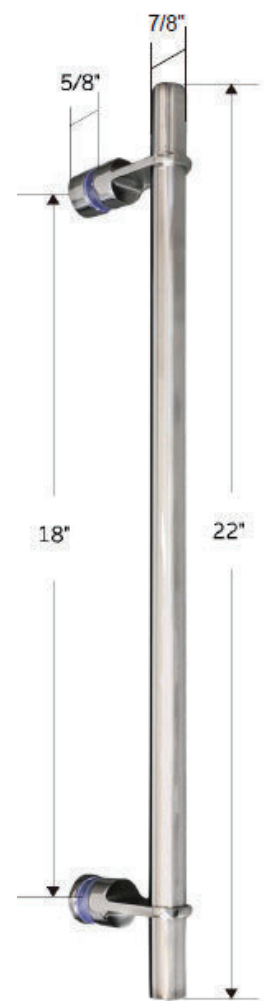

FEATURES

- Anodized aluminum top track and wall jambs
- (8) 45mm dual sided rollers
- Up to 3/8" out of plumb adjustability
- 2 configurations
- Dual water diverter sets (aluminum and polycarbonate)
- (2) 19" flat style handles with knob on backside
- Standard clear tempered glass with optional ultra-clear (low iron) tempered glass
- 5/16" (8mm) or 3/8" (10mm) glass options
- EuroSafe glass film included on both panels (refer to "safety/warranty" for additional information)
- Option for Enduroshield coating to reduce cleaning time by up to 90%

FINISHES

Chrome

Matte Black

Brushed Nickel

HANDLE & TOWEL BAR OPTIONS

24 inch Ladder Style Towel Bar

Flush Pull Handle

18 inch Flat Style Handle

18 inch Ladder Style Handle

8 inch Ladder Style Handle

24 inch Rounded Towel Bar

SPECIFICATIONS

CONFIGURATIONS

exterior or interior door capability

SPECIFICATIONS

FOOTPRINT USING ALUMINUM WATER GUARD

FOOTPRINT USING POLYCARBONATE L-SEAL

PARTS LIST

- | | |
|------------------|-------------------------|
| 1) wall bracket | 6) handle |
| 2) safety bumper | 7) door panel |
| 3) track | 8) F-seal |
| 4) roller | 9) aluminum water guard |
| 5) wall jamb | 10) bottom guide |
| 5A) jamb guide | 11) L-seal |