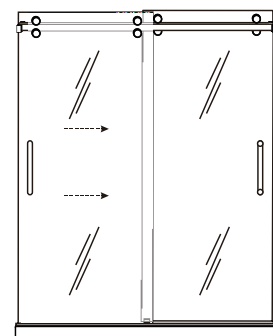

FEATURES

- Anodized aluminum top track and wall jambs
- (8) 45mm dual sided rollers
- Up to 3/8" out of plumb adjustability
- 2 configurations
- Dual water diverter sets (aluminum and polycarbonate)
- (2) 19" flat style handles with knob on backside
- Standard clear tempered glass with optional ultra-clear (low iron) tempered glass
- 5/16" (8mm) or 3/8" (10mm) glass options
- EuroSafe glass film included on both panels (refer to "safety/warranty" for additional information)
- Option for Enduroshield coating to reduce cleaning time by up to 90%

FINISHES

Chrome

Matte Black

Brushed Nickel

HANDLE & TOWEL BAR OPTIONS

24 inch Ladder Style Towel Bar

Flush Pull Handle

18 inch Flat Style Handle

18 inch Ladder Style Handle

8 inch Ladder Style Handle

24 inch Rounded Towel Bar

SPECIFICATIONS

CONFIGURATIONS

exterior or interior door capability

SPECIFICATIONS

FOOTPRINT USING ALUMINUM WATER GUARD

FOOTPRINT USING POLYCARBONATE L-SEAL

PARTS LIST

- | | |
|------------------|-------------------------|
| 1) wall bracket | 6) handle |
| 2) safety bumper | 7) door panel |
| 3) track | 8) F-seal |
| 4) roller | 9) aluminum water guard |
| 5) wall jamb | 10) bottom guide |
| 5A) jamb guide | 11) L-seal |