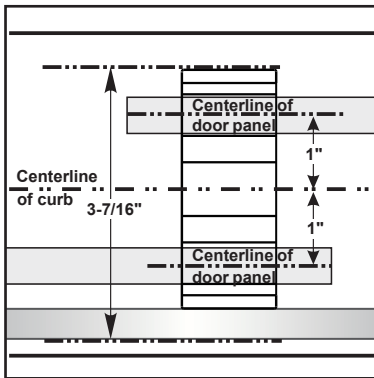

FEATURES

- Anodized aluminum top track and wall jambs
- (8) 45mm dual sided rollers
- Up to 3/8" out of plumb adjustability
- 2 configurations
- Dual water diverter sets (aluminum and polycarbonate)
- (2) 19" flat style handles with knob on backside
- Standard clear tempered glass with optional ultra-clear (low iron) tempered glass
- 5/16" (8mm) or 3/8" (10mm) glass options
- EuroSafe glass film included on both panels (refer to "safety/warranty" for additional information)
- Option for Enduroshield coating to reduce cleaning time by up to 90%

18 inch Ladder Style Handle

8 inch Ladder Style Handle

24 inch Rounded Towel Bar

SPECIFICATIONS

CONFIGURATIONS

exterior or interior door capability

SPECIFICATIONS

FOOTPRINT USING ALUMINUM WATER GUARD