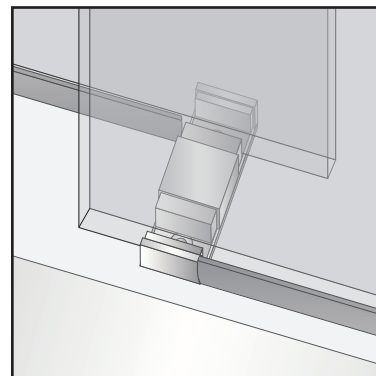

SPECIFICATIONS

FOOTPRINT USING POLYCARBONATE L-SEAL