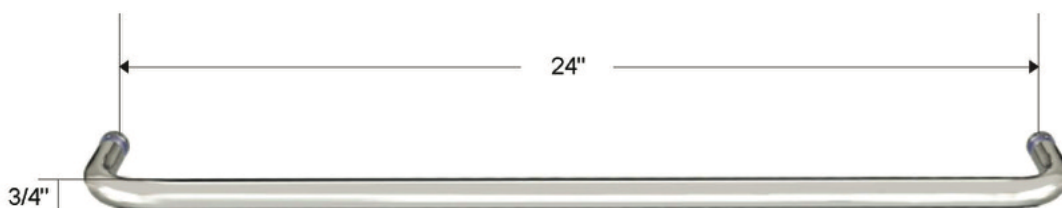

FEATURES

- Anodized aluminum top track and wall jambs
- (8) 45mm dual sided rollers
- Up to 3/8" out of plumb adjustability
- 2 configurations
- Dual water diverter sets (aluminum and polycarbonate)
- (2) 19" flat style handles with knob on backside
- Standard clear tempered glass with optional ultra-clear (low iron) tempered glass
- 5/16" (8mm) or 3/8" (10mm) glass options
- EuroSafe glass film included on both panels (refer to "safety/warranty" for additional information)
- Option for Enduroshield coating to reduce cleaning time by up to 90%

FINISHES

Chrome

Matte Black

Brushed Nickel

HANDLE & TOWEL BAR OPTIONS

24 inch Ladder Style Towel Bar

Flush Pull Handle

18 inch Flat Style Handle

18 inch Ladder Style Handle

8 inch Ladder Style Handle

24 inch Rounded Towel Bar

SPECIFICATIONS

CONFIGURATIONS

exterior or interior door capability

SPECIFICATIONS

FOOTPRINT USING ALUMINUM WATER GUARD