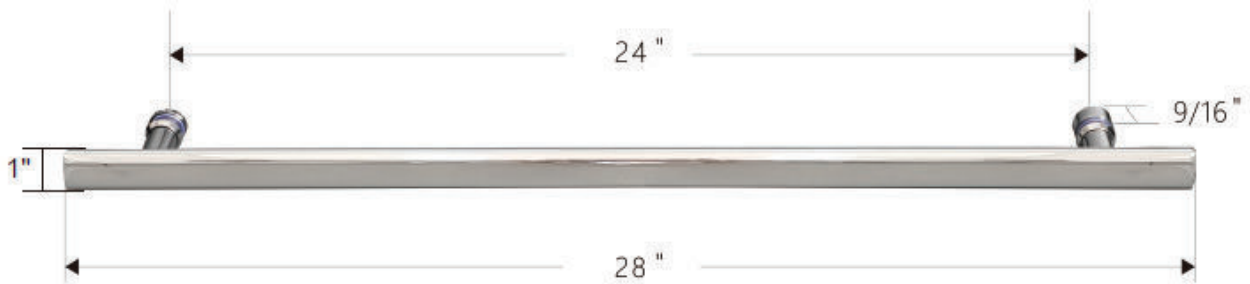

FEATURES

- Anodized aluminum top track and wall jambs
- (8) 45mm dual sided rollers
- Up to 3/8" out of plumb adjustability
- 2 configurations
- Dual water diverter sets (aluminum and polycarbonate)
- (2) 19" flat style handles with knob on backside
- Standard clear tempered glass with optional ultra-clear (low iron) tempered glass
- 5/16" (8mm) or 3/8" (10mm) glass options
- EuroSafe glass film included on both panels (refer to "safety/warranty" for additional information)
- Option for Enduroshield coating to reduce cleaning time by up to 90%

FINISHES

Chrome

Matte Black

Brushed Nickel

HANDLE & TOWEL BAR OPTIONS

24 inch Ladder Style Towel Bar

Flush Pull Handle

18 inch Flat Style Handle

18 inch Ladder Style Handle

8 inch Ladder Style Handle

24 inch Rounded Towel Bar

SPECIFICATIONS

CONFIGURATIONS

exterior or interior door capability

SPECIFICATIONS

FOOTPRINT USING ALUMINUM WATER GUARD