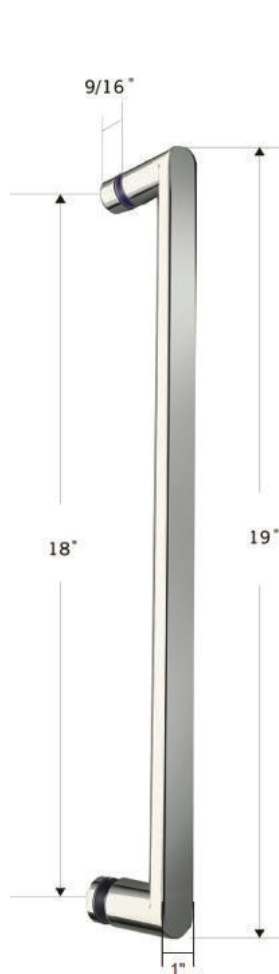

FEATURES

- Anodized aluminum top track and wall jambs
- (8) 45mm dual sided rollers
- Up to 3/8" out of plumb adjustability
- 2 configurations
- Dual water diverter sets (aluminum and polycarbonate)
- (2) 19" flat style handles with knob on backside
- Standard clear tempered glass with optional ultra-clear (low iron) tempered glass
- 5/16" (8mm) or 3/8" (10mm) glass options
- EuroSafe glass film included on both panels (refer to "safety/warranty" for additional information)
- Option for Enduroshield coating to reduce cleaning time by up to 90%

FINISHES

Chrome

Matte Black

Brushed Nickel

HANDLE & TOWEL BAR OPTIONS

24 inch Ladder Style Towel Bar

Flush Pull Handle

18 inch Flat Style Handle

18 inch Ladder Style Handle

8 inch Ladder Style Handle

24 inch Rounded Towel Bar

SPECIFICATIONS

CONFIGURATIONS

exterior or interior door capability

SPECIFICATIONS

FOOTPRINT USING ALUMINUM WATER GUARD

FOOTPRINT USING POLYCARBONATE L-SEAL

PARTS LIST

- | | |
|------------------|-------------------------|
| 1) wall bracket | 6) handle |
| 2) safety bumper | 7) door panel |
| 3) track | 8) F-seal |
| 4) roller | 9) aluminum water guard |
| 5) wall jamb | 10) bottom guide |
| 5A) jamb guide | 11) L-seal |