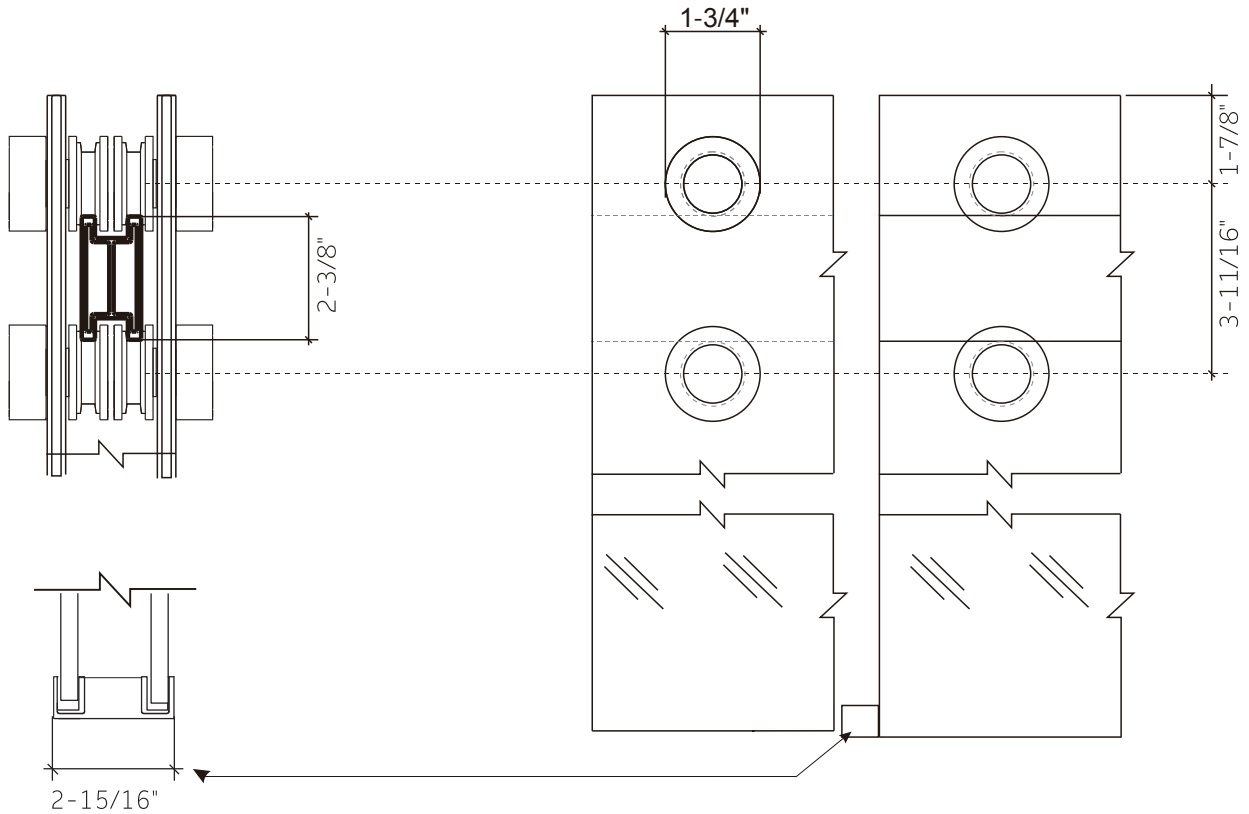

FEATURES

- Anodized aluminum top track and wall jambs
- (8) 45mm dual sided rollers
- Up to 3/8" out of plumb adjustability
- 2 configurations
- Dual water diverter sets (aluminum and polycarbonate)
- (2) 19" flat style handles with knob on backside
- Standard clear tempered glass with optional ultra-clear (low iron) tempered glass
- 5/16" (8mm) or 3/8" (10mm) glass options
- EuroSafe glass film included on both panels (refer to "safety/warranty" for additional information)
- Option for Enduroshield coating to reduce cleaning time by up to 90%

FINISHES

Chrome

Matte Black

Brushed Nickel

HANDLE & TOWEL BAR OPTIONS

24 inch Ladder Style Towel Bar

Flush Pull Handle

18 inch Flat Style Handle

18 inch Ladder Style Handle

8 inch Ladder Style Handle

24 inch Rounded Towel Bar

SPECIFICATIONS

CONFIGURATIONS

exterior or interior door capability

SPECIFICATIONS

FOOTPRINT USING ALUMINUM WATER GUARD