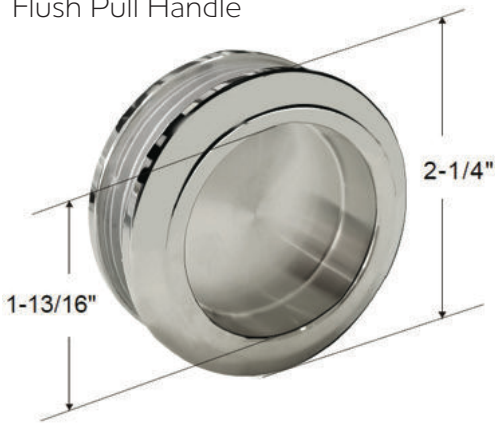

FEATURES

- Anodized aluminum top track and wall jambs
- (8) 45mm dual sided rollers
- Up to 3/8" out of plumb adjustability
- 2 configurations
- Dual water diverter sets (aluminum and polycarbonate)
- (2) 19" flat style handles with knob on backside
- Standard clear tempered glass with optional ultra-clear (low iron) tempered glass
- 5/16" (8mm) or 3/8" (10mm) glass options
- EuroSafe glass film included on both panels (refer to "safety/warranty" for additional information)
- Option for Enduroshield coating to reduce cleaning time by up to 90%

FINISHES

Chrome

Matte Black

Brushed Nickel

HANDLE & TOWEL BAR OPTIONS

24 inch Ladder Style Towel Bar

Flush Pull Handle

18 inch Flat Style Handle

18 inch Ladder Style Handle

8 inch Ladder Style Handle

24 inch Rounded Towel Bar

SPECIFICATIONS

CONFIGURATIONS

exterior or interior door capability

SPECIFICATIONS

FOOTPRINT USING ALUMINUM WATER GUARD