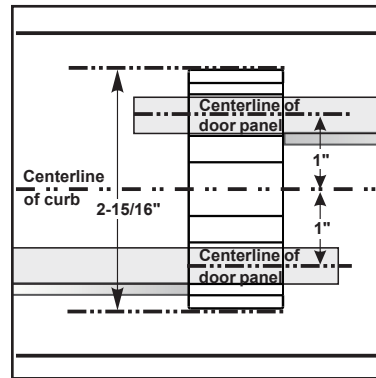

FOOTPRINT USING POLYCARBONATE L-SEAL