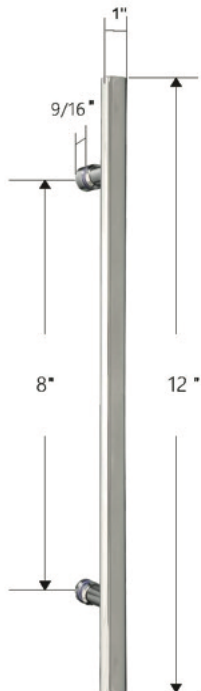

FEATURES

- Anodized aluminum top track and wall jambs
- (8) 45mm dual sided rollers
- Up to 3/8" out of plumb adjustability
- 2 configurations
- Dual water diverter sets (aluminum and polycarbonate)
- (2) 19" flat style handles with knob on backside
- Standard clear tempered glass with optional ultra-clear (low iron) tempered glass
- 5/16" (8mm) or 3/8" (10mm) glass options
- EuroSafe glass film included on both panels (refer to "safety/warranty" for additional information)
- Option for Enduroshield coating to reduce cleaning time by up to 90%

FINISHES

Chrome

Matte Black

Brushed Nickel

HANDLE & TOWEL BAR OPTIONS

24 inch Ladder Style Towel Bar

Flush Pull Handle

18 inch Flat Style Handle

18 inch Ladder Style Handle

8 inch Ladder Style Handle

24 inch Rounded Towel Bar

SPECIFICATIONS

CONFIGURATIONS

exterior or interior door capability

SPECIFICATIONS

FOOTPRINT USING ALUMINUM WATER GUARD

FOOTPRINT USING POLYCARBONATE L-SEAL

PARTS LIST

- | | |
|------------------|-------------------------|
| 1) wall bracket | 6) handle |
| 2) safety bumper | 7) door panel |
| 3) track | 8) F-seal |
| 4) roller | 9) aluminum water guard |
| 5) wall jamb | 10) bottom guide |
| 5A) jamb guide | 11) L-seal |