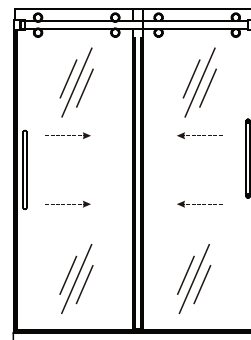

FEATURES

- 304 stainless steel hardware
- (8) 55mm dual sided rollers
- Up to 3/8" out of plumb adjustability
- 2 configurations
- Dual water diverter sets (aluminum and polycarbonate)
- (2) 19" flat style handles with knob on backside
- Standard clear tempered glass with optional ultra-clear (low iron) tempered glass
- 5/16" (8mm) or 3/8" (10mm) glass options
- EuroSafe glass film included on both panels (refer to "safety/warranty" for additional information)
- Option for Enduroshield coating to reduce cleaning time by up to 90%

FINISHES

Polished Stainless

Matte Black

Brushed Stainless

Satin Brass

HANDLE & TOWEL BAR OPTIONS

24 inch Ladder Style Towel Bar

Flush Pull Handle

18 inch Flat Style Handle

18 inch Ladder Style Handle

8 inch Ladder Style Handle

24 inch Rounded Towel Bar

SPECIFICATIONS

CONFIGURATIONS

exterior or interior door capability

SPECIFICATIONS

FOOTPRINT USING ALUMINUM WATER GUARD

FOOTPRINT USING POLYCARBONATE L-SEAL

PARTS LIST

- 1) wall bracket
- 2) safety bumper
- 3) track
- 4) roller
- 5) V-seal
- 6) handle
- 7) door panel
- 8) F-seal
- 9) aluminum water guard
- 10) bottom guide
- 11) L-seal