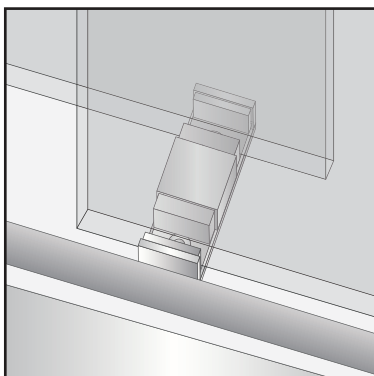

SPECIFICATIONS

FOOTPRINT USING ALUMINUM WATER GUARD