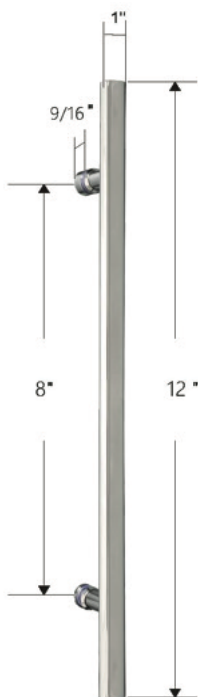

FEATURES

- 304 stainless steel hardware
- (8) 55mm dual sided rollers
- Up to 3/8" out of plumb adjustability
- 2 configurations
- Dual water diverter sets (aluminum and polycarbonate)
- (2) 19" flat style handles with knob on backside
- Standard clear tempered glass with optional ultra-clear (low iron) tempered glass
- 5/16" (8mm) or 3/8" (10mm) glass options
- EuroSafe glass film included on both panels (refer to "safety/warranty" for additional information)
- Option for Enduroshield coating to reduce cleaning time by up to 90%

FINISHES

Polished Stainless

Matte Black

Brushed Stainless

Satin Brass

HANDLE & TOWEL BAR OPTIONS

24 inch Ladder Style Towel Bar

Flush Pull Handle

18 inch Flat Style Handle

18 inch Ladder Style Handle

8 inch Ladder Style Handle

24 inch Rounded Towel Bar

SPECIFICATIONS

CONFIGURATIONS

exterior or interior door capability

SPECIFICATIONS

FOOTPRINT USING ALUMINUM WATER GUARD

FOOTPRINT USING POLYCARBONATE L-SEAL

PARTS LIST

- 1) wall bracket
- 2) safety bumper
- 3) track
- 4) roller
- 5) V-seal
- 6) handle
- 7) door panel
- 8) F-seal
- 9) aluminum water guard
- 10) bottom guide
- 11) L-seal