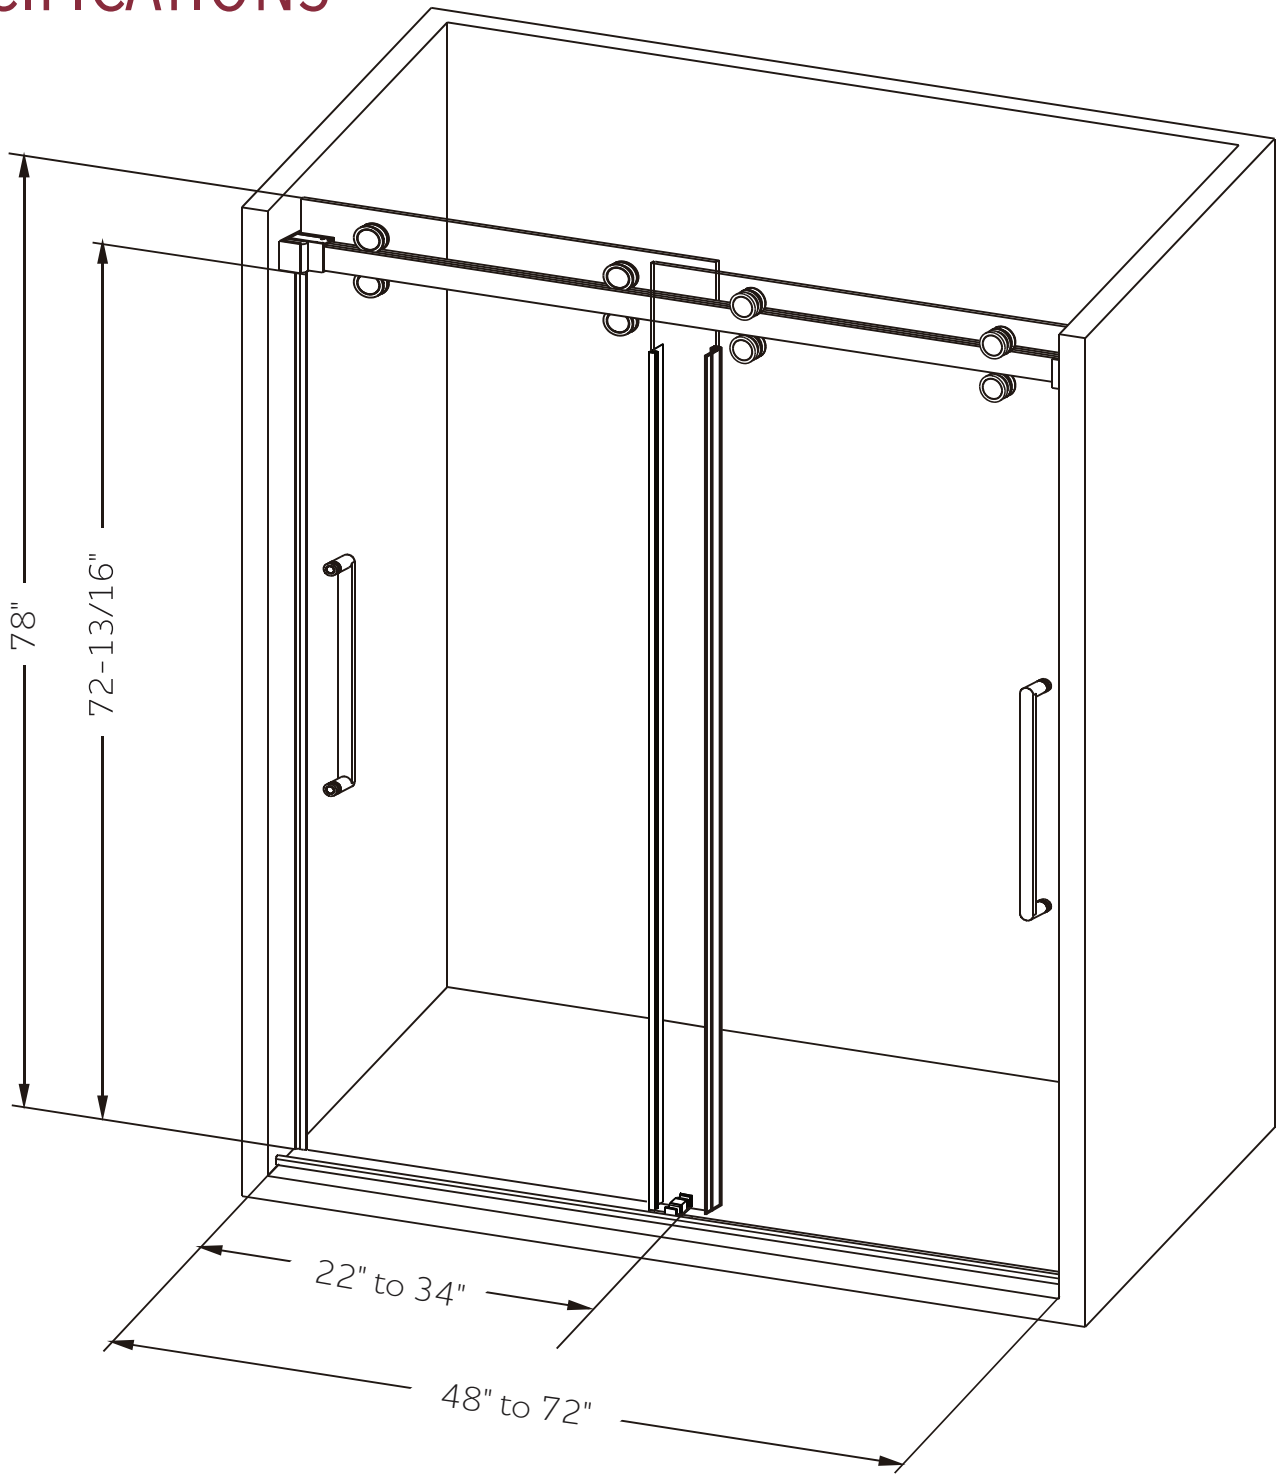

FEATURES

- 304 stainless steel hardware
- (8) 55mm dual sided rollers
- Up to 3/8" out of plumb adjustability
- 2 configurations
- Dual water diverter sets (aluminum and polycarbonate)
- (2) 19" flat style handles with knob on backside
- Standard clear tempered glass with optional ultra-clear (low iron) tempered glass
- 5/16" (8mm) or 3/8" (10mm) glass options
- EuroSafe glass film included on both panels (refer to "safety/warranty" for additional information)
- Option for Enduroshield coating to reduce cleaning time by up to 90%

FINISHES

Polished Stainless

Matte Black

Brushed Stainless

Satin Brass

HANDLE & TOWEL BAR OPTIONS

24 inch Ladder Style Towel Bar

Flush Pull Handle

18 inch Flat Style Handle

18 inch Ladder Style Handle

8 inch Ladder Style Handle

24 inch Rounded Towel Bar

SPECIFICATIONS

CONFIGURATIONS

exterior or interior door capability

SPECIFICATIONS

FOOTPRINT USING ALUMINUM WATER GUARD

FOOTPRINT USING POLYCARBONATE L-SEAL

PARTS LIST

- 1) wall bracket
- 2) safety bumper
- 3) track
- 4) roller
- 5) V-seal
- 6) handle
- 7) door panel
- 8) F-seal
- 9) aluminum water guard
- 10) bottom guide
- 11) L-seal