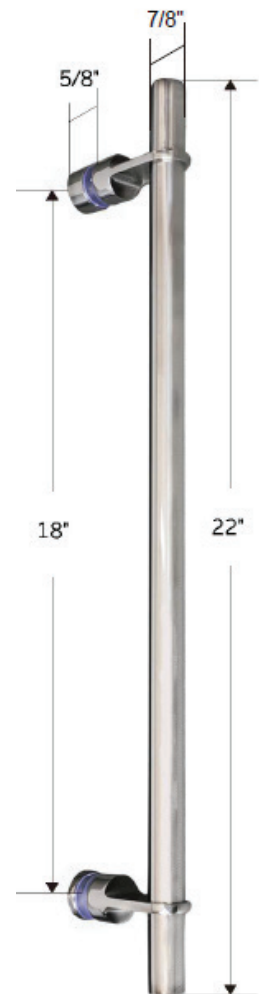

FEATURES

- 304 stainless steel hardware
- (8) 55mm dual sided rollers
- Up to 3/8" out of plumb adjustability
- 2 configurations
- Dual water diverter sets (aluminum and polycarbonate)
- (2) 19" flat style handles with knob on backside
- Standard clear tempered glass with optional ultra-clear (low iron) tempered glass
- 5/16" (8mm) or 3/8" (10mm) glass options
- EuroSafe glass film included on both panels (refer to "safety/warranty" for additional information)
- Option for Enduroshield coating to reduce cleaning time by up to 90%

FINISHES

Polished Stainless

Matte Black

Brushed Stainless

Satin Brass

HANDLE & TOWEL BAR OPTIONS

24 inch Ladder Style Towel Bar

Flush Pull Handle

18 inch Flat Style Handle

18 inch Ladder Style Handle

8 inch Ladder Style Handle

24 inch Rounded Towel Bar

SPECIFICATIONS

CONFIGURATIONS

exterior or interior door capability

SPECIFICATIONS

FOOTPRINT USING ALUMINUM WATER GUARD

FOOTPRINT USING POLYCARBONATE L-SEAL

PARTS LIST

- 1) wall bracket
- 2) safety bumper
- 3) track
- 4) roller
- 5) V-seal
- 6) handle
- 7) door panel
- 8) F-seal
- 9) aluminum water guard
- 10) bottom guide
- 11) L-seal