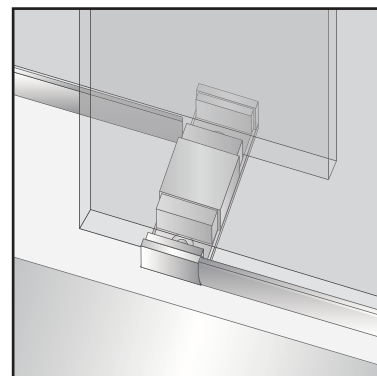

FEATURES

- 304 stainless steel hardware
- (8) 55mm dual sided rollers
- Up to 3/8" out of plumb adjustability
- 2 configurations
- Dual water diverter sets (aluminum and polycarbonate)
- (2) 19" flat style handles with knob on backside
- Standard clear tempered glass with optional ultra-clear (low iron) tempered glass
- 5/16" (8mm) or 3/8" (10mm) glass options
- EuroSafe glass film included on both panels (refer to "safety/warranty" for additional information)
- Option for Enduroshield coating to reduce cleaning time by up to 90%

18 inch Flat Style Handle

18 inch Ladder Style Handle

8 inch Ladder Style Handle

24 inch Rounded Towel Bar

SPECIFICATIONS

CONFIGURATIONS

exterior or interior door capability

SPECIFICATIONS

FOOTPRINT USING ALUMINUM WATER GUARD

FOOTPRINT USING POLYCARBONATE L-SEAL

PARTS LIST

- 1) wall bracket
- 2) safety bumper
- 3) track
- 4) roller
- 5) V-seal
- 6) handle
- 7) door panel
- 8) F-seal
- 9) aluminum water guard
- 10) bottom guide
- 11) L-seal