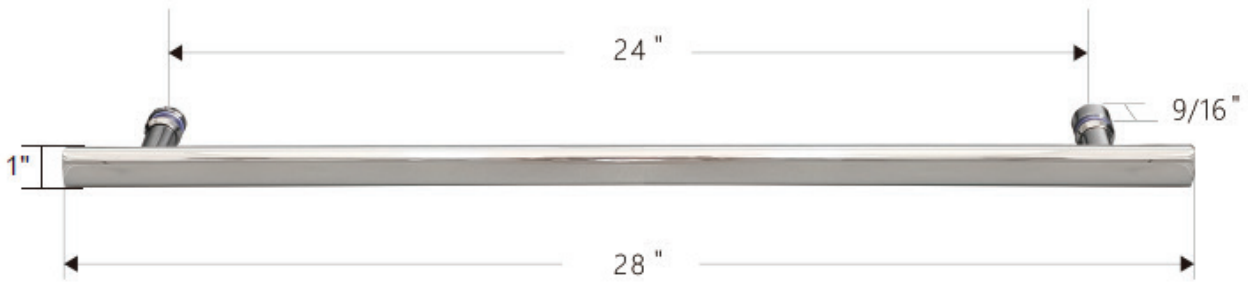

FEATURES

- 304 stainless steel hardware
- (8) 55mm dual sided rollers
- Up to 3/8" out of plumb adjustability
- 2 configurations
- Dual water diverter sets (aluminum and polycarbonate)
- (2) 19" flat style handles with knob on backside
- Standard clear tempered glass with optional ultra-clear (low iron) tempered glass
- 5/16" (8mm) or 3/8" (10mm) glass options
- EuroSafe glass film included on both panels (refer to "safety/warranty" for additional information)
- Option for Enduroshield coating to reduce cleaning time by up to 90%

FINISHES

Polished Stainless

Matte Black

Brushed Stainless

Satin Brass

HANDLE & TOWEL BAR OPTIONS

24 inch Ladder Style Towel Bar

Flush Pull Handle

18 inch Flat Style Handle

18 inch Ladder Style Handle

8 inch Ladder Style Handle

24 inch Rounded Towel Bar

SPECIFICATIONS

CONFIGURATIONS

exterior or interior door capability

SPECIFICATIONS