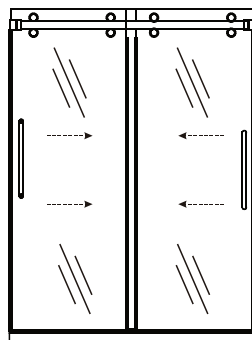

FEATURES

- 304 stainless steel hardware
- (8) 55mm dual sided rollers
- Up to 3/8" out of plumb adjustability
- 2 configurations
- Dual water diverter sets (aluminum and polycarbonate)
- (2) 19" flat style handles with knob on backside
- Standard clear tempered glass with optional ultra-clear (low iron) tempered glass
- 5/16" (8mm) or 3/8" (10mm) glass options
- EuroSafe glass film included on both panels (refer to "safety/warranty" for additional information)
- Option for Enduroshield coating to reduce cleaning time by up to 90%

FINISHES

Polished Stainless

Matte Black

Brushed Stainless

Satin Brass

HANDLE & TOWEL BAR OPTIONS

24 inch Ladder Style Towel Bar

Flush Pull Handle

18 inch Flat Style Handle

18 inch Ladder Style Handle

8 inch Ladder Style Handle

24 inch Rounded Towel Bar

SPECIFICATIONS

CONFIGURATIONS

exterior or interior door capability

SPECIFICATIONS

FOOTPRINT USING ALUMINUM WATER GUARD

FOOTPRINT USING POLYCARBONATE L-SEAL

PARTS LIST

- 1) wall bracket
- 2) safety bumper
- 3) track
- 4) roller
- 5) V-seal
- 6) handle
- 7) door panel
- 8) F-seal
- 9) aluminum water guard
- 10) bottom guide
- 11) L-seal