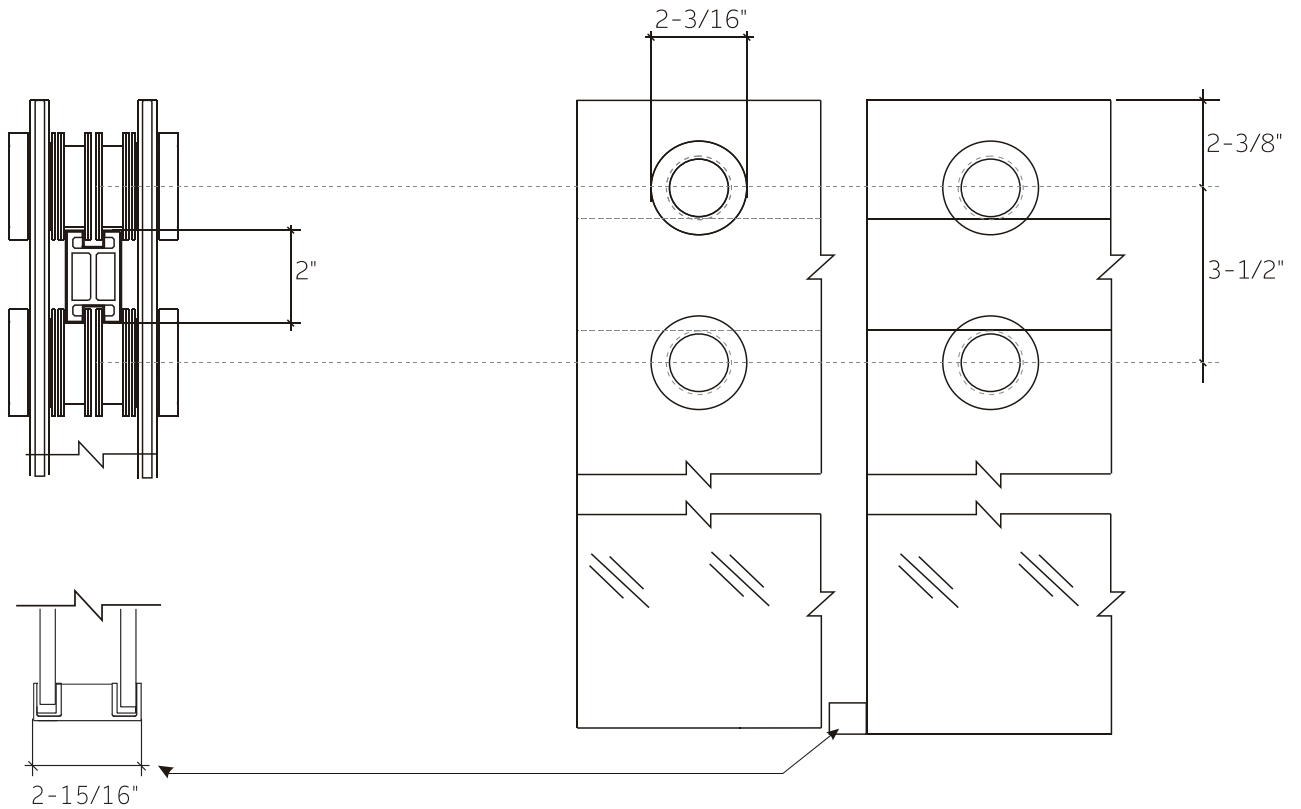

FEATURES

- 304 stainless steel hardware
- (8) 55mm dual sided rollers
- Up to 3/8" out of plumb adjustability
- 2 configurations
- Dual water diverter sets (aluminum and polycarbonate)
- (2) 19" flat style handles with knob on backside
- Standard clear tempered glass with optional ultra-clear (low iron) tempered glass
- 5/16" (8mm) or 3/8" (10mm) glass options
- EuroSafe glass film included on both panels (refer to "safety/warranty" for additional information)
- Option for Enduroshield coating to reduce cleaning time by up to 90%

18 inch Flat Style Handle

18 inch Ladder Style Handle

8 inch Ladder Style Handle

24 inch Rounded Towel Bar

SPECIFICATIONS

CONFIGURATIONS

exterior or interior door capability

SPECIFICATIONS