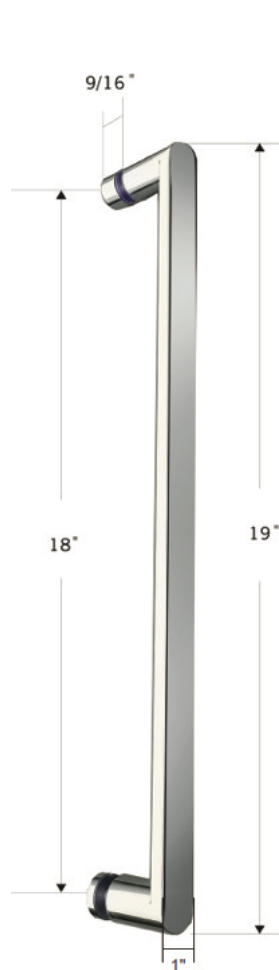

FEATURES

- 304 stainless steel hardware
- (8) 55mm dual sided rollers
- Up to 3/8" out of plumb adjustability
- 2 configurations
- Dual water diverter sets (aluminum and polycarbonate)
- (2) 19" flat style handles with knob on backside
- Standard clear tempered glass with optional ultra-clear (low iron) tempered glass
- 5/16" (8mm) or 3/8" (10mm) glass options
- EuroSafe glass film included on both panels (refer to "safety/warranty" for additional information)
- Option for Enduroshield coating to reduce cleaning time by up to 90%

FINISHES

Polished Stainless

Matte Black

Brushed Stainless

Satin Brass

HANDLE & TOWEL BAR OPTIONS

24 inch Ladder Style Towel Bar

Flush Pull Handle

18 inch Flat Style Handle

18 inch Ladder Style Handle

8 inch Ladder Style Handle

24 inch Rounded Towel Bar

SPECIFICATIONS

CONFIGURATIONS

exterior or interior door capability

SPECIFICATIONS

FOOTPRINT USING ALUMINUM WATER GUARD

FOOTPRINT USING POLYCARBONATE L-SEAL

PARTS LIST

- 1) wall bracket
- 2) safety bumper
- 3) track
- 4) roller
- 5) V-seal
- 6) handle
- 7) door panel
- 8) F-seal
- 9) aluminum water guard
- 10) bottom guide
- 11) L-seal