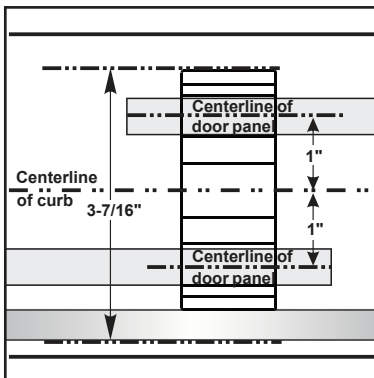

FOOTPRINT USING ALUMINUM WATER GUARD