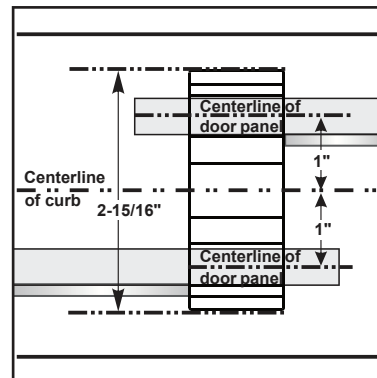

FOOTPRINT USING POLYCARBONATE L-SEAL