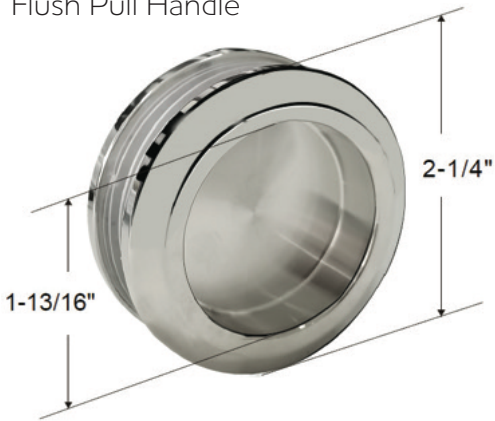

FEATURES

- 304 stainless steel hardware
- (8) 55mm dual sided rollers
- Up to 3/8" out of plumb adjustability
- 2 configurations
- Dual water diverter sets (aluminum and polycarbonate)
- (2) 19" flat style handles with knob on backside
- Standard clear tempered glass with optional ultra-clear (low iron) tempered glass
- 5/16" (8mm) or 3/8" (10mm) glass options
- EuroSafe glass film included on both panels (refer to "safety/warranty" for additional information)
- Option for Enduroshield coating to reduce cleaning time by up to 90%

FINISHES

Polished Stainless

Matte Black

Brushed Stainless

Satin Brass

HANDLE & TOWEL BAR OPTIONS

24 inch Ladder Style Towel Bar

Flush Pull Handle

18 inch Flat Style Handle

18 inch Ladder Style Handle

8 inch Ladder Style Handle

24 inch Rounded Towel Bar

SPECIFICATIONS

CONFIGURATIONS

exterior or interior door capability

SPECIFICATIONS