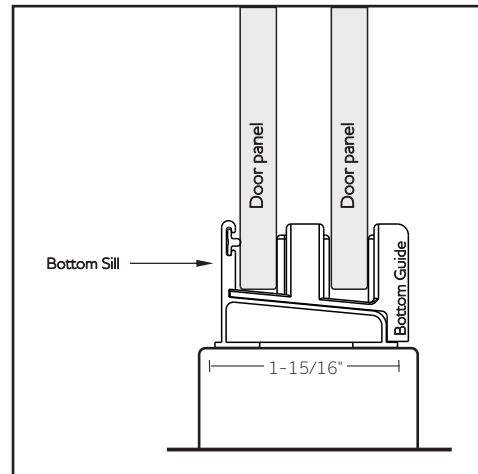

FEATURES

- Anodized aluminum top track, wall jamb, and bottom sill
- (4) hanger roller brackets enclosed inside top track
- Up to 3/8" out of plumb adjustability
- 2 configurations
- (1) 24" round style towel bar with bumper knob on backside & (1) back to back bumper knob
- Standard 3/8" (10mm) clear tempered glass with optional ultra-clear (low iron) tempered glass
- EuroSafe glass film included on both panels (refer to "safety/warranty" for additional information)
- Option for Enduroshield coating to reduce cleaning time by up to 90%

FINISHES

Chrome

Matte Black

Brushed Nickel

HANDLE & TOWEL BAR OPTIONS

24 inch Ladder Style Towel Bar

Flush Pull Handle

8 inch Ladder Style Handle

18 inch Flat Style Handle

18 inch Ladder Style Handle

24 inch Rounded Towel Bar

SPECIFICATIONS

CONFIGURATIONS

exterior or interior door capability

SPECIFICATIONS

FOOTPRINT FOR BOTTOM SILL

PARTS LIST

- 1) wall jamb
- 2) bumper assembly
- 3) track
- 4) roller bracket
- 5) towel bar
- 6) door panel
- 7) bottom guide
- 8) sill
- 9) knob