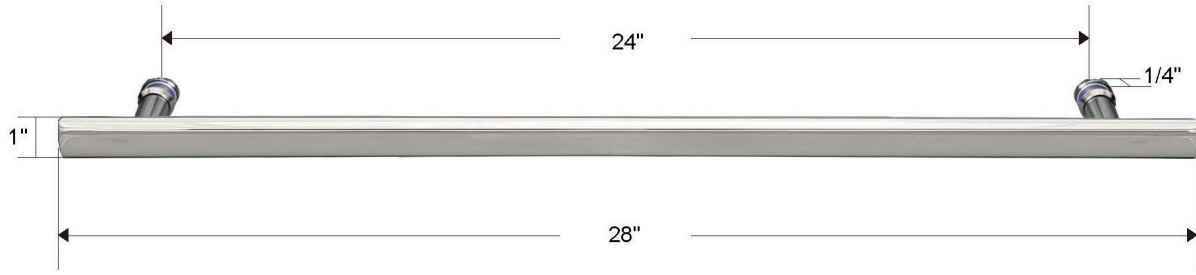

FEATURES

- Anodized aluminum top track, wall jamb, and bottom sill
- (4) hanger roller brackets enclosed inside top track
- Up to 3/8" out of plumb adjustability
- 2 configurations
- (1) 24" round style towel bar with bumper knob on backside & (1) back to back bumper knob
- Standard 3/8" (10mm) clear tempered glass with optional ultra-clear (low iron) tempered glass
- EuroSafe glass film included on both panels (refer to "safety/warranty" for additional information)
- Option for Enduroshield coating to reduce cleaning time by up to 90%

FINISHES

Chrome

Matte Black

Brushed Nickel

HANDLE & TOWEL BAR OPTIONS

24 inch Ladder Style Towel Bar

Flush Pull Handle

8 inch Ladder Style Handle

18 inch Flat Style Handle

18 inch Ladder Style Handle

24 inch Rounded Towel Bar

SPECIFICATIONS

CONFIGURATIONS

exterior or interior door capability

SPECIFICATIONS

FOOTPRINT FOR BOTTOM SILL