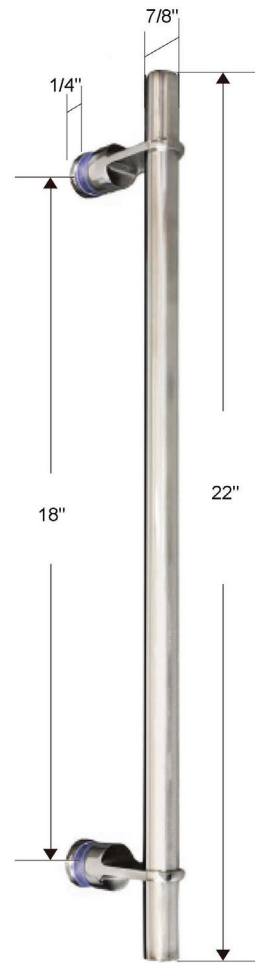

FEATURES

- Anodized aluminum top track, wall jamb, and bottom sill
- (4) hanger roller brackets enclosed inside top track
- Up to 3/8" out of plumb adjustability
- 2 configurations
- (1) 24" round style towel bar with bumper knob on backside & (1) back to back bumper knob
- Standard 3/8" (10mm) clear tempered glass with optional ultra-clear (low iron) tempered glass
- EuroSafe glass film included on both panels (refer to "safety/warranty" for additional information)
- Option for Enduroshield coating to reduce cleaning time by up to 90%

FINISHES

Chrome

Matte Black

Brushed Nickel

HANDLE & TOWEL BAR OPTIONS

24 inch Ladder Style Towel Bar

Flush Pull Handle

8 inch Ladder Style Handle

18 inch Flat Style Handle

18 inch Ladder Style Handle

24 inch Rounded Towel Bar

SPECIFICATIONS

CONFIGURATIONS

exterior or interior door capability

SPECIFICATIONS

FOOTPRINT FOR BOTTOM SILL

PARTS LIST

- 1) wall jamb
- 2) bumper assembly
- 3) track
- 4) roller bracket
- 5) towel bar
- 6) door panel
- 7) bottom guide
- 8) sill
- 9) knob