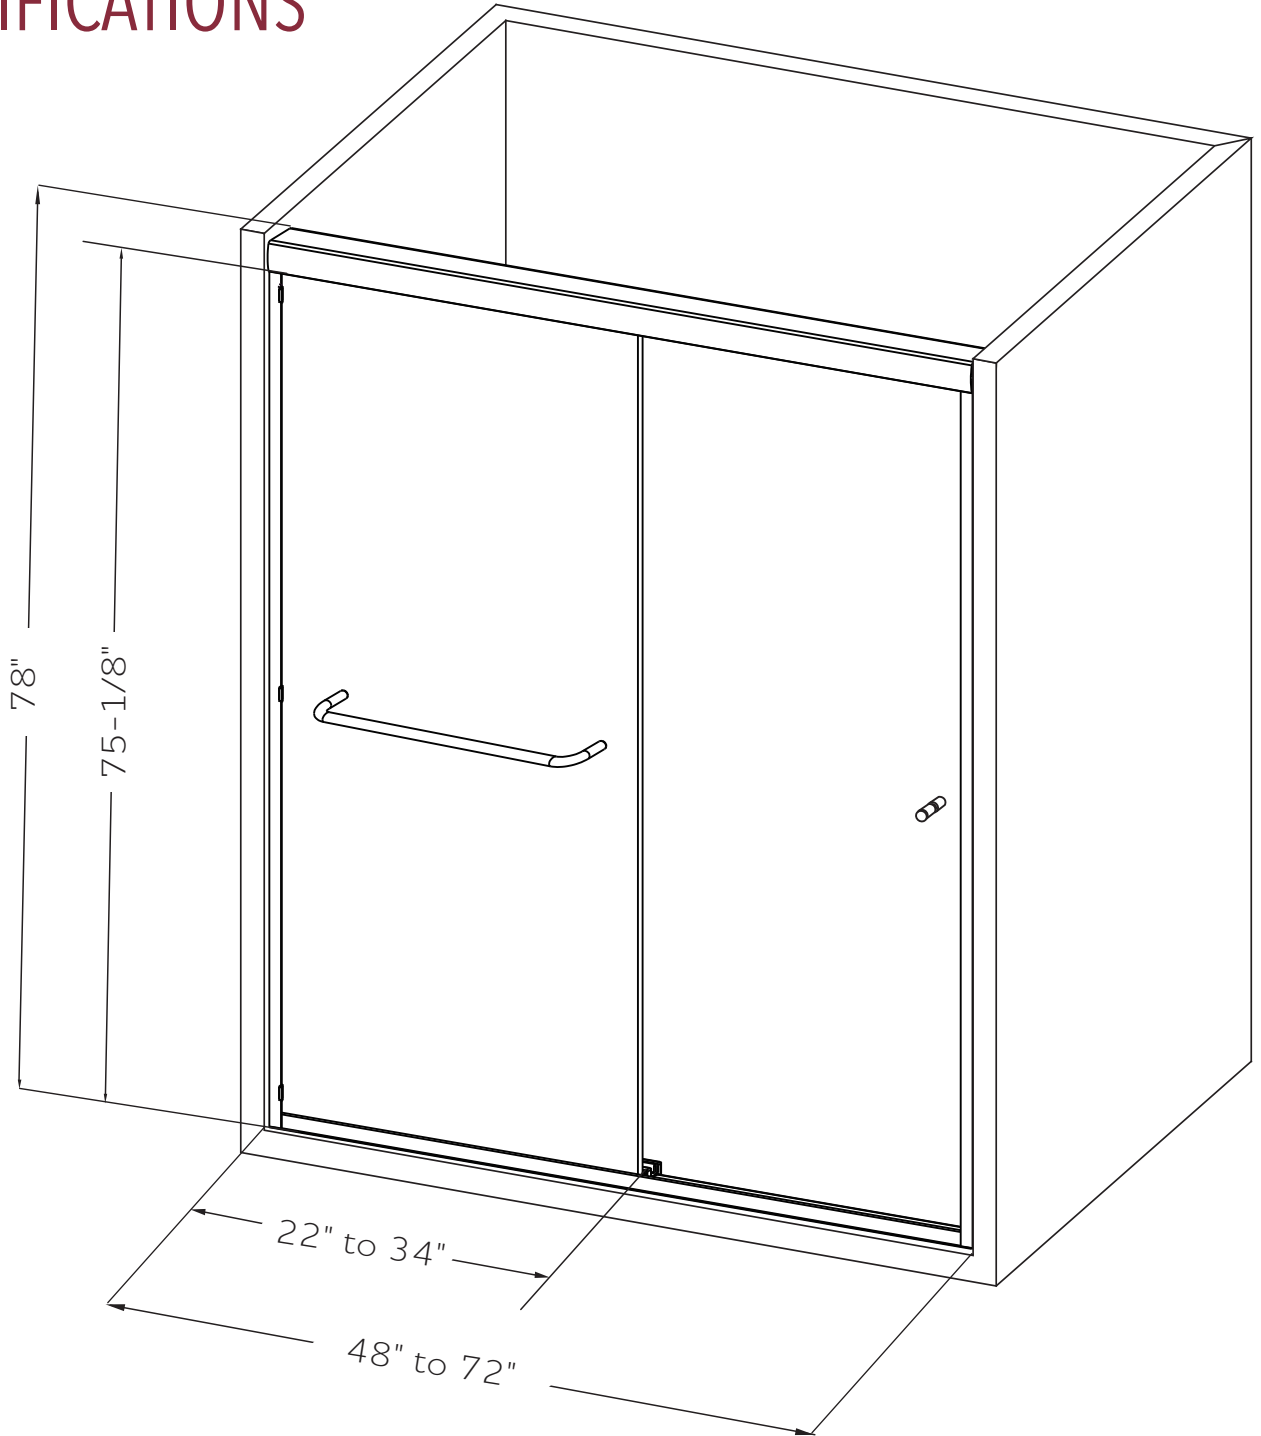

FEATURES

- Anodized aluminum top track, wall jamb, and bottom sill
- (4) hanger roller brackets enclosed inside top track
- Up to 3/8" out of plumb adjustability
- 2 configurations
- (1) 24" round style towel bar with bumper knob on backside & (1) back to back bumper knob
- Standard 3/8" (10mm) clear tempered glass with optional ultra-clear (low iron) tempered glass
- EuroSafe glass film included on both panels (refer to "safety/warranty" for additional information)
- Option for Enduroshield coating to reduce cleaning time by up to 90%

FINISHES

Chrome

Matte Black

Brushed Nickel

HANDLE & TOWEL BAR OPTIONS

24 inch Ladder Style Towel Bar

Flush Pull Handle

8 inch Ladder Style Handle

18 inch Flat Style Handle

18 inch Ladder Style Handle

24 inch Rounded Towel Bar

SPECIFICATIONS

CONFIGURATIONS

exterior or interior door capability

SPECIFICATIONS

FOOTPRINT FOR BOTTOM SILL

PARTS LIST

- 1) wall jamb
- 2) bumper assembly
- 3) track
- 4) roller bracket
- 5) towel bar
- 6) door panel
- 7) bottom guide
- 8) sill
- 9) knob