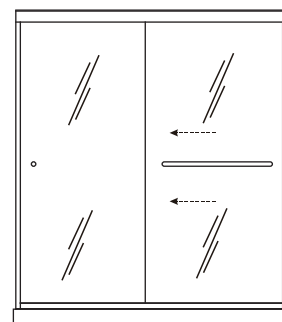

FEATURES

- Anodized aluminum top track, wall jamb, and bottom sill
- (4) hanger roller brackets enclosed inside top track
- Up to 3/8" out of plumb adjustability
- 2 configurations
- (1) 24" round style towel bar with bumper knob on backside & (1) back to back bumper knob
- Standard 3/8" (10mm) clear tempered glass with optional ultra-clear (low iron) tempered glass
- EuroSafe glass film included on both panels (refer to "safety/warranty" for additional information)
- Option for Enduroshield coating to reduce cleaning time by up to 90%

FINISHES

Chrome

Matte Black

Brushed Nickel

HANDLE & TOWEL BAR OPTIONS

24 inch Ladder Style Towel Bar

Flush Pull Handle

8 inch Ladder Style Handle

18 inch Flat Style Handle

18 inch Ladder Style Handle

24 inch Rounded Towel Bar

SPECIFICATIONS

CONFIGURATIONS

exterior or interior door capability

SPECIFICATIONS

FOOTPRINT FOR BOTTOM SILL

PARTS LIST

- 1) wall jamb
- 2) bumper assembly
- 3) track
- 4) roller bracket
- 5) towel bar
- 6) door panel
- 7) bottom guide
- 8) sill
- 9) knob