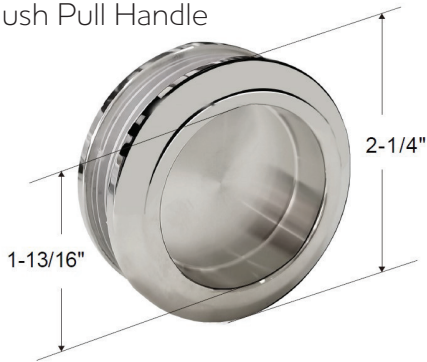

FEATURES

- Anodized aluminum top track, wall jamb, and bottom sill
- (4) hanger roller brackets enclosed inside top track
- Up to 3/8" out of plumb adjustability
- 2 configurations
- (1) 24" round style towel bar with bumper knob on backside & (1) back to back bumper knob
- Standard 3/8" (10mm) clear tempered glass with optional ultra-clear (low iron) tempered glass
- EuroSafe glass film included on both panels (refer to "safety/warranty" for additional information)
- Option for Enduroshield coating to reduce cleaning time by up to 90%

FINISHES

Chrome

Matte Black

Brushed Nickel

HANDLE & TOWEL BAR OPTIONS

24 inch Ladder Style Towel Bar

Flush Pull Handle

8 inch Ladder Style Handle

18 inch Flat Style Handle

18 inch Ladder Style Handle

24 inch Rounded Towel Bar

SPECIFICATIONS

CONFIGURATIONS

exterior or interior door capability

SPECIFICATIONS

FOOTPRINT FOR BOTTOM SILL