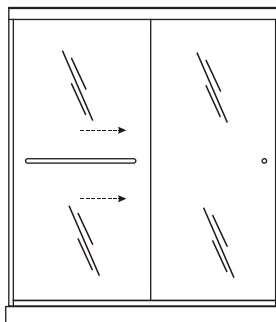

FEATURES

- Anodized aluminum top track, wall jamb, and bottom sill
- (4) hanger roller brackets enclosed inside top track
- Up to 3/8" out of plumb adjustability
- 2 configurations
- (1) 24" round style towel bar with bumper knob on backside & (1) back to back bumper knob
- Standard 3/8" (10mm) clear tempered glass with optional ultra-clear (low iron) tempered glass
- EuroSafe glass film included on both panels (refer to "safety/warranty" for additional information)
- Option for Enduroshield coating to reduce cleaning time by up to 90%

FINISHES

Chrome

Matte Black

Brushed Nickel

HANDLE & TOWEL BAR OPTIONS

24 inch Ladder Style Towel Bar

Flush Pull Handle

8 inch Ladder Style Handle

18 inch Flat Style Handle

18 inch Ladder Style Handle

24 inch Rounded Towel Bar

SPECIFICATIONS

CONFIGURATIONS

exterior or interior door capability

SPECIFICATIONS

FOOTPRINT FOR BOTTOM SILL

PARTS LIST

- 1) wall jamb
- 2) bumper assembly
- 3) track
- 4) roller bracket
- 5) towel bar
- 6) door panel
- 7) bottom guide
- 8) sill
- 9) knob