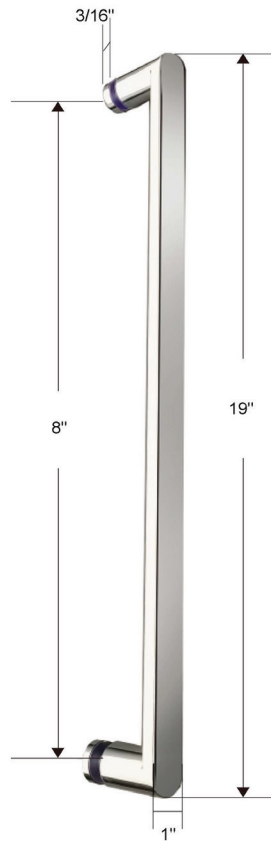

FEATURES

- Anodized aluminum top track, wall jamb, and bottom sill
- (4) hanger roller brackets enclosed inside top track
- Up to 3/8" out of plumb adjustability
- 2 configurations
- (1) 24" round style towel bar with bumper knob on backside & (1) back to back bumper knob
- Standard 3/8" (10mm) clear tempered glass with optional ultra-clear (low iron) tempered glass
- EuroSafe glass film included on both panels (refer to "safety/warranty" for additional information)
- Option for Enduroshield coating to reduce cleaning time by up to 90%

FINISHES

Chrome

Matte Black

Brushed Nickel

HANDLE & TOWEL BAR OPTIONS

24 inch Ladder Style Towel Bar

Flush Pull Handle

8 inch Ladder Style Handle

18 inch Flat Style Handle

18 inch Ladder Style Handle

24 inch Rounded Towel Bar

SPECIFICATIONS

CONFIGURATIONS

exterior or interior door capability

SPECIFICATIONS

FOOTPRINT FOR BOTTOM SILL

PARTS LIST

- 1) wall jamb
- 2) bumper assembly
- 3) track
- 4) roller bracket
- 5) towel bar
- 6) door panel
- 7) bottom guide
- 8) sill
- 9) knob