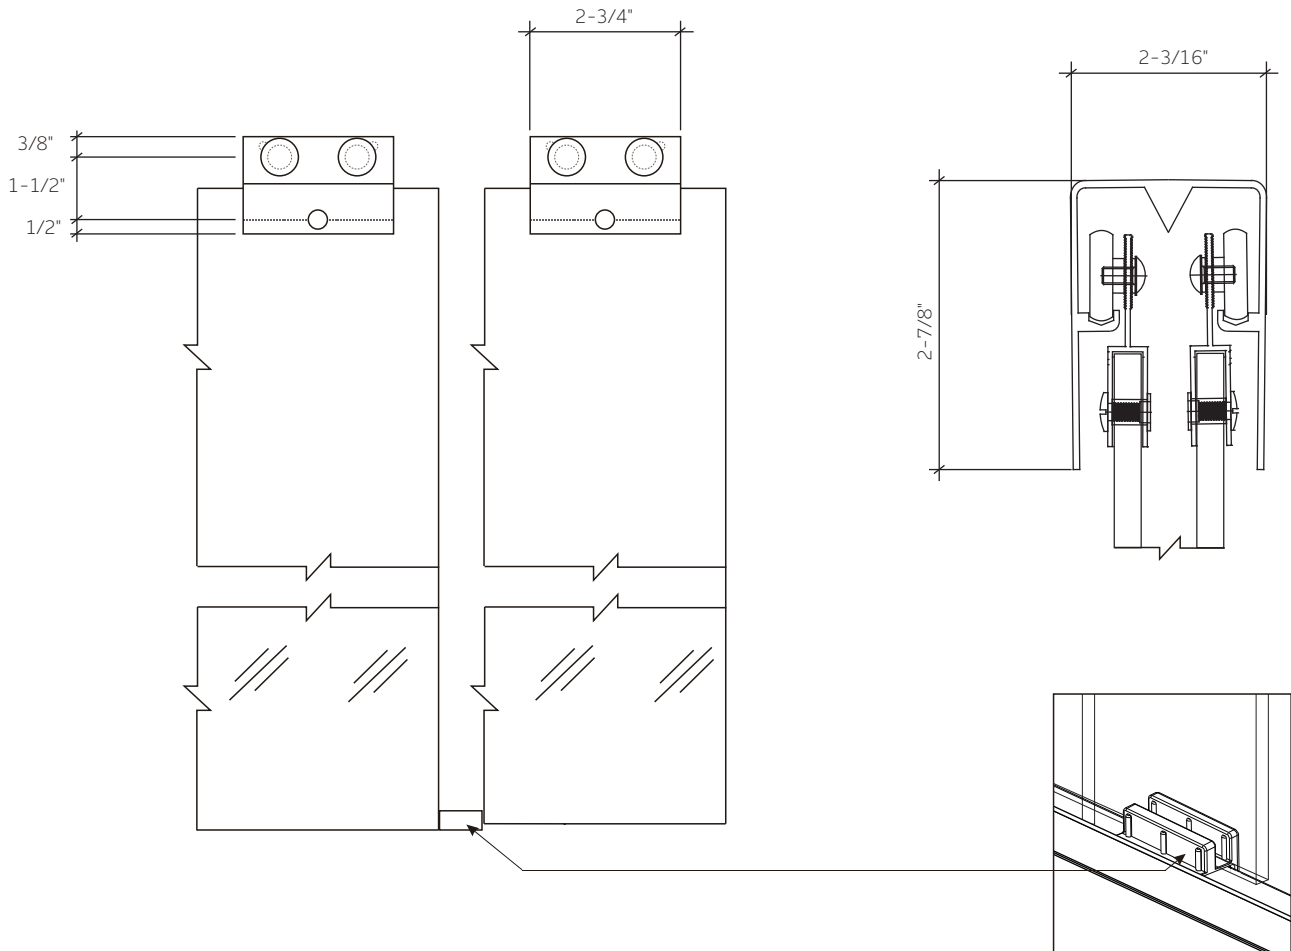

FEATURES

- Anodized aluminum top track, wall jamb, and bottom sill
- (4) hanger roller brackets enclosed inside top track
- Up to 3/8" out of plumb adjustability
- 2 configurations
- (1) 24" round style towel bar with bumper knob on backside & (1) back to back bumper knob
- Standard 3/8" (10mm) clear tempered glass with optional ultra-clear (low iron) tempered glass
- EuroSafe glass film included on both panels (refer to "safety/warranty" for additional information)
- Option for Enduroshield coating to reduce cleaning time by up to 90%

18 inch Flat Style Handle

18 inch Ladder Style Handle

24 inch Rounded Towel Bar

SPECIFICATIONS

CONFIGURATIONS

exterior or interior door capability

SPECIFICATIONS

FOOTPRINT FOR BOTTOM SILL

PARTS LIST

- 1) wall jamb
- 2) bumper assembly
- 3) track
- 4) roller bracket
- 5) towel bar
- 6) door panel
- 7) bottom guide
- 8) sill
- 9) knob