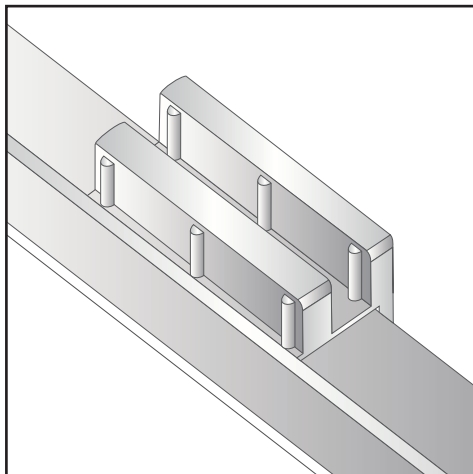

FEATURES

- Anodized aluminum top track, wall jamb, and bottom sill
- (4) hanger roller brackets enclosed inside top track
- Up to 3/8" out of plumb adjustability
- 2 configurations
- (1) 24" round style towel bar with bumper knob on backside & (1) back to back bumper knob
- Standard 3/8" (10mm) clear tempered glass with optional ultra-clear (low iron) tempered glass
- EuroSafe glass film included on both panels (refer to "safety/warranty" for additional information)
- Option for Enduroshield coating to reduce cleaning time by up to 90%

FINISHES

Chrome

Matte Black

Brushed Nickel

HANDLE & TOWEL BAR OPTIONS

24 inch Ladder Style Towel Bar

Flush Pull Handle

8 inch Ladder Style Handle

18 inch Flat Style Handle

18 inch Ladder Style Handle

24 inch Rounded Towel Bar

SPECIFICATIONS

CONFIGURATIONS

exterior or interior door capability

SPECIFICATIONS

FOOTPRINT FOR BOTTOM SILL

PARTS LIST

- 1) wall jamb
- 2) bumper assembly
- 3) track
- 4) roller bracket
- 5) towel bar
- 6) door panel
- 7) bottom guide
- 8) sill
- 9) knob