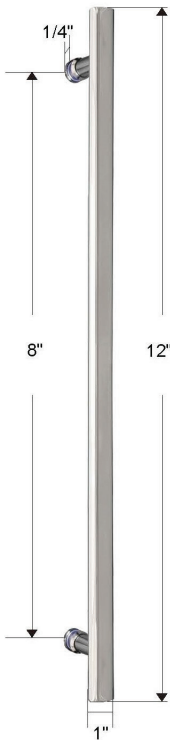

FEATURES

- Anodized aluminum top track, wall jamb, and bottom sill
- (4) hanger roller brackets enclosed inside top track
- Up to 3/8" out of plumb adjustability
- 2 configurations
- (1) 24" round style towel bar with bumper knob on backside & (1) back to back bumper knob
- Standard 3/8" (10mm) clear tempered glass with optional ultra-clear (low iron) tempered glass
- EuroSafe glass film included on both panels (refer to "safety/warranty" for additional information)
- Option for Enduroshield coating to reduce cleaning time by up to 90%

FINISHES

Chrome

Matte Black

Brushed Nickel

HANDLE & TOWEL BAR OPTIONS

24 inch Ladder Style Towel Bar

Flush Pull Handle

8 inch Ladder Style Handle

18 inch Flat Style Handle

18 inch Ladder Style Handle

24 inch Rounded Towel Bar

SPECIFICATIONS

CONFIGURATIONS

exterior or interior door capability

SPECIFICATIONS

FOOTPRINT FOR BOTTOM SILL

PARTS LIST

- 1) wall jamb
- 2) bumper assembly
- 3) track
- 4) roller bracket
- 5) towel bar
- 6) door panel
- 7) bottom guide
- 8) sill
- 9) knob