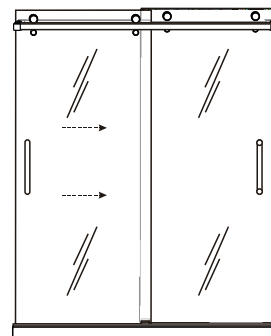

CONFIGURATIONS

exterior or interior door capability