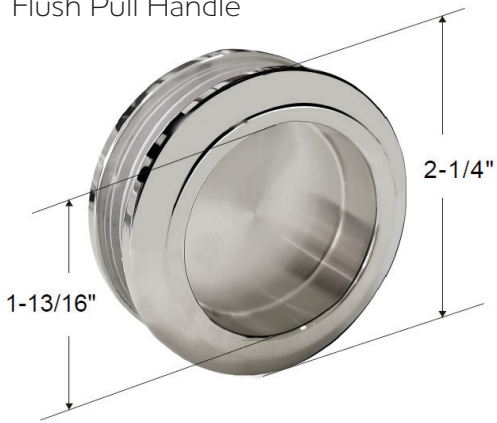

# FEATURES

- 304 stainless steel hardware
- (4) 70mm dual sided top rollers
- (4) 40mm dual sided bottom rollers
- Up to 3/8" out of plumb adjustability
- 2 configurations
- Dual water diverter sets (aluminum and polycarbonate)
- (2) 19" flat style handles with knob on backside
- Standard clear tempered glass with optional ultra-clear (low iron) tempered glass
- 5/16" (8mm) or 3/8" (10mm) glass options
- EuroSafe glass film included on both panels (refer to "safety/warranty" for additional information)
- Option for Enduroshield coating to reduce cleaning time by up to 90%

# HANDLE & TOWEL BAR OPTIONS

24 inch Ladder Style Towel Bar

Flush Pull Handle

18 inch Flat Style Handle

18 inch Ladder Style Handle

8 inch Ladder Style Handle

24 inch Rounded Towel Bar