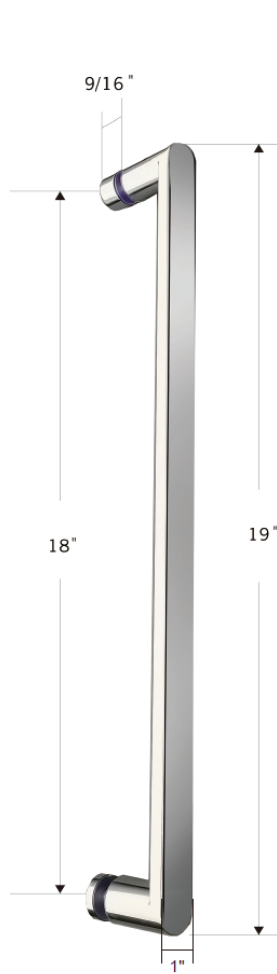

## WINDSOR

TWINGLIDE FRAMELESS DUAL SLIDING SHOWER DOOR

# FEATURES

- 304 stainless steel hardware
- (4) 70mm dual sided top rollers
- (4) 40mm dual sided bottom rollers
- Up to 3/8" out of plumb adjustability
- 2 configurations
- Dual water diverter sets (aluminum and polycarbonate)
- (2) 19" flat style handles with knob on backside
- Standard clear tempered glass with optional ultra-clear (low iron) tempered glass
- 5/16" (8mm) or 3/8" (10mm) glass options
- EuroSafe glass film included on both panels (refer to "safety/warranty" for additional information)
- Option for Enduroshield coating to reduce cleaning time by up to 90%

# HANDLE & TOWEL BAR OPTIONS

24 inch Ladder Style Towel Bar

Flush Pull Handle

18 inch Flat Style Handle

18 inch Ladder Style Handle

8 inch Ladder Style Handle

24 inch Rounded Towel Bar

# PARTS LIST

- |                  |                          |
|------------------|--------------------------|
| 1) wall bracket  | 7) handle                |
| 2) safety bumper | 8) door panel            |
| 3) track         | 9) F-seal                |
| 4) top roller    | 10) aluminum water guard |
| 5) bottom roller | 11) bottom guide         |
| 6) V-seal        | 12) L-seal               |