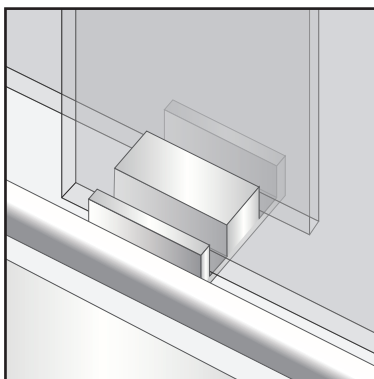

SPECIFICATIONS

FOOTPRINT USING ALUMINUM WATER GUARD