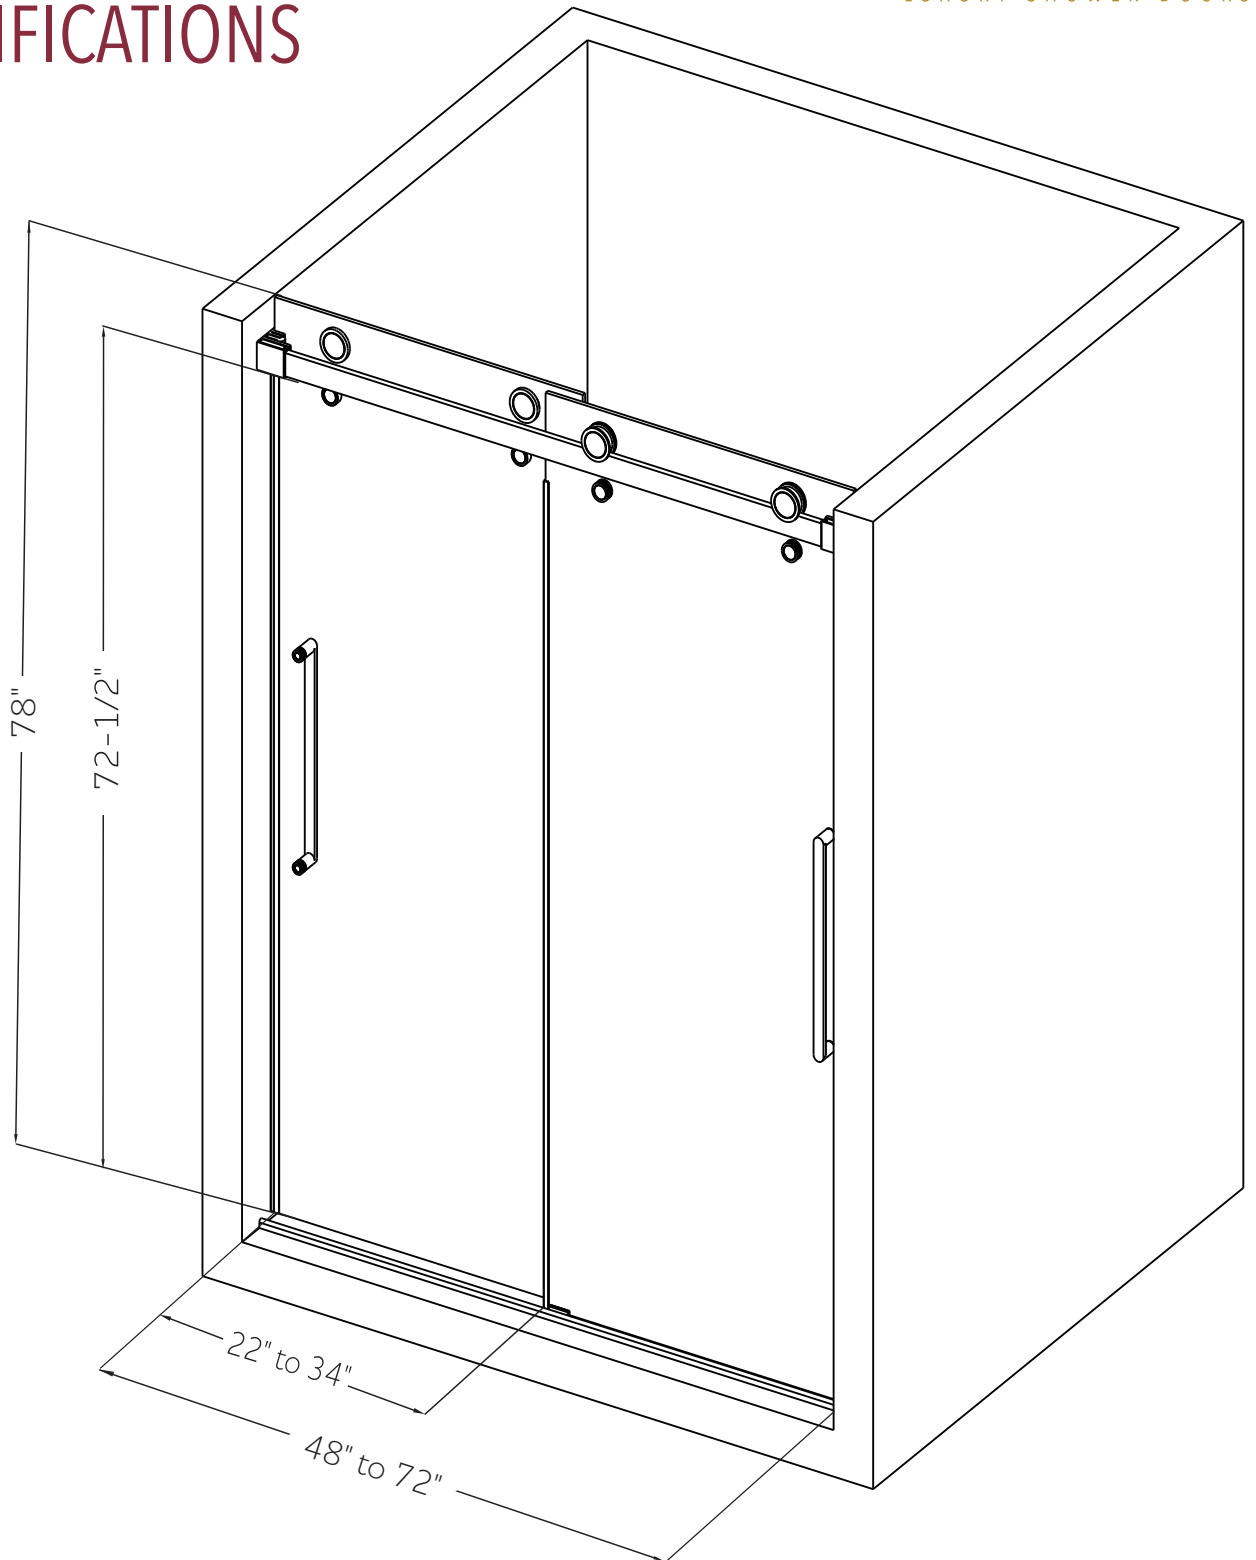

SPECIFICATIONS