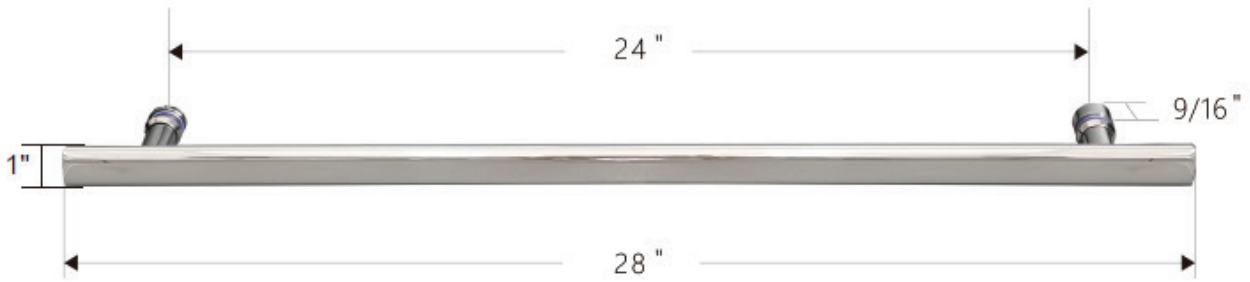

# FEATURES

- 304 stainless steel hardware
- (4) 70mm dual sided top rollers
- (4) 40mm dual sided bottom rollers
- Up to 3/8" out of plumb adjustability
- 2 configurations
- Dual water diverter sets (aluminum and polycarbonate)
- (2) 19" flat style handles with knob on backside
- Standard clear tempered glass with optional ultra-clear (low iron) tempered glass
- 5/16" (8mm) or 3/8" (10mm) glass options
- EuroSafe glass film included on both panels (refer to "safety/warranty" for additional information)
- Option for Enduroshield coating to reduce cleaning time by up to 90%

# HANDLE & TOWEL BAR OPTIONS

24 inch Ladder Style Towel Bar

Flush Pull Handle

18 inch Flat Style Handle

18 inch Ladder Style Handle

8 inch Ladder Style Handle

24 inch Rounded Towel Bar