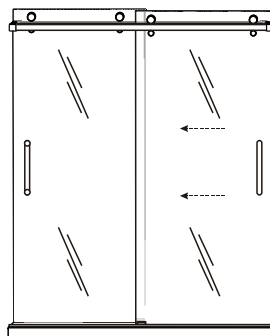

CONFIGURATIONS

exterior or interior door capability