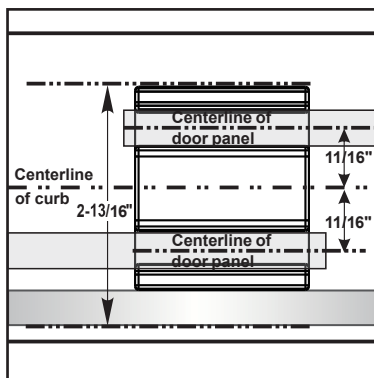

FOOTPRINT USING ALUMINUM WATER GUARD