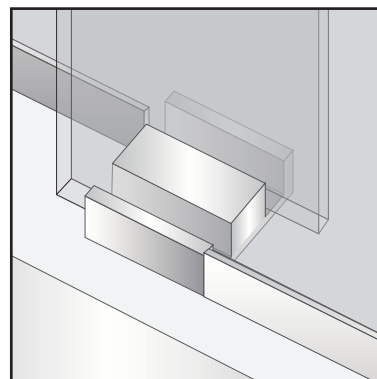

SPECIFICATIONS

FOOTPRINT USING POLYCARBONATE L-SEAL