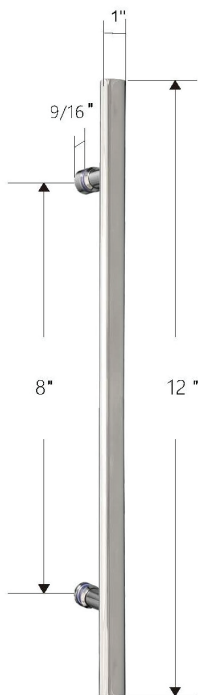

## WINDSOR

TWINGLIDE FRAMELESS DUAL SLIDING SHOWER DOOR

# FEATURES

- 304 stainless steel hardware
- (4) 70mm dual sided top rollers
- (4) 40mm dual sided bottom rollers
- Up to 3/8" out of plumb adjustability
- 2 configurations
- Dual water diverter sets (aluminum and polycarbonate)
- (2) 19" flat style handles with knob on backside
- Standard clear tempered glass with optional ultra-clear (low iron) tempered glass
- 5/16" (8mm) or 3/8" (10mm) glass options
- EuroSafe glass film included on both panels (refer to "safety/warranty" for additional information)
- Option for Enduroshield coating to reduce cleaning time by up to 90%

# HANDLE & TOWEL BAR OPTIONS

24 inch Ladder Style Towel Bar

Flush Pull Handle

18 inch Flat Style Handle

18 inch Ladder Style Handle

8 inch Ladder Style Handle

24 inch Rounded Towel Bar

# PARTS LIST

- |                  |                          |
|------------------|--------------------------|
| 1) wall bracket  | 7) handle                |
| 2) safety bumper | 8) door panel            |
| 3) track         | 9) F-seal                |
| 4) top roller    | 10) aluminum water guard |
| 5) bottom roller | 11) bottom guide         |
| 6) V-seal        | 12) L-seal               |