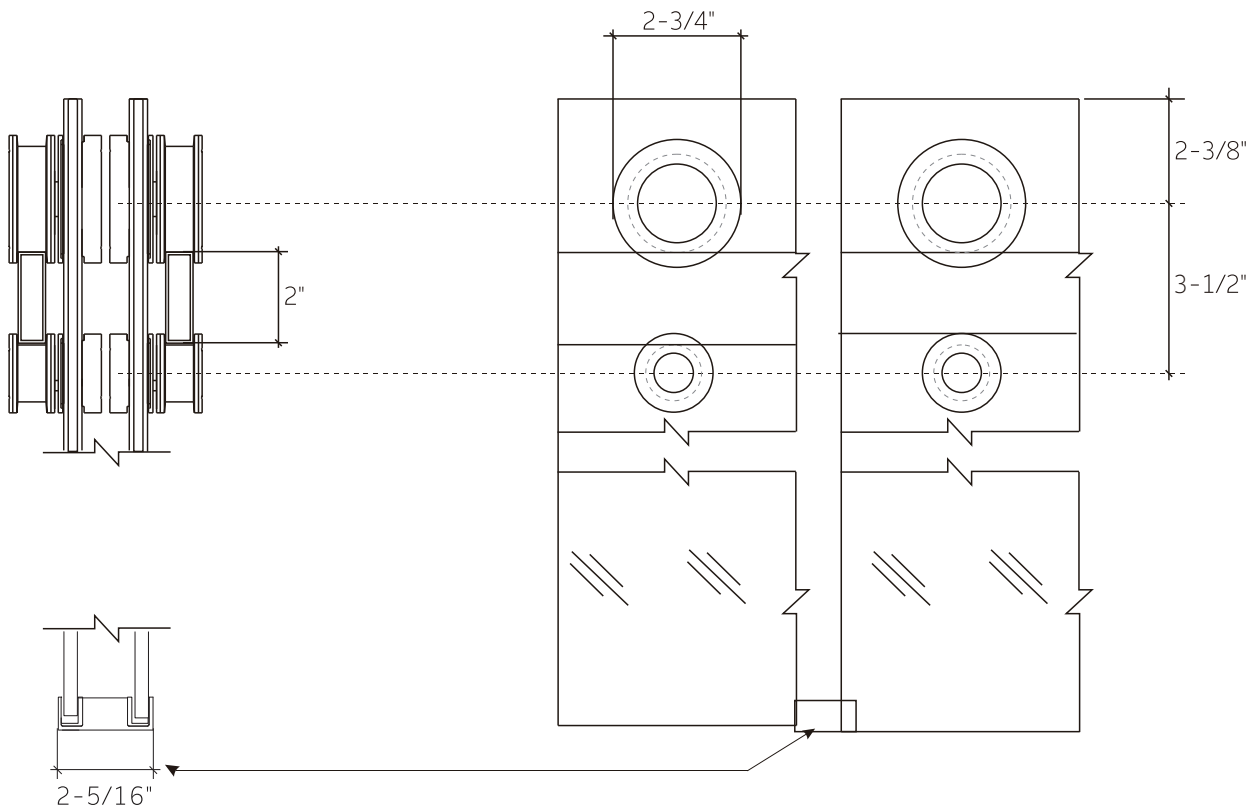

SPECIFICATIONS