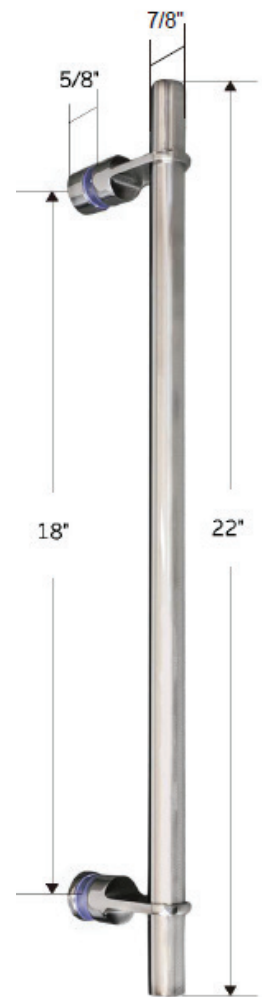

## WINDSOR

TWINGLIDE FRAMELESS DUAL SLIDING SHOWER DOOR

# FEATURES

- 304 stainless steel hardware
- (4) 70mm dual sided top rollers
- (4) 40mm dual sided bottom rollers
- Up to 3/8" out of plumb adjustability
- 2 configurations
- Dual water diverter sets (aluminum and polycarbonate)
- (2) 19" flat style handles with knob on backside
- Standard clear tempered glass with optional ultra-clear (low iron) tempered glass
- 5/16" (8mm) or 3/8" (10mm) glass options
- EuroSafe glass film included on both panels (refer to "safety/warranty" for additional information)
- Option for Enduroshield coating to reduce cleaning time by up to 90%

# HANDLE & TOWEL BAR OPTIONS

24 inch Ladder Style Towel Bar

Flush Pull Handle

18 inch Flat Style Handle

18 inch Ladder Style Handle

8 inch Ladder Style Handle

24 inch Rounded Towel Bar

# PARTS LIST

- |                  |                          |
|------------------|--------------------------|
| 1) wall bracket  | 7) handle                |
| 2) safety bumper | 8) door panel            |
| 3) track         | 9) F-seal                |
| 4) top roller    | 10) aluminum water guard |
| 5) bottom roller | 11) bottom guide         |
| 6) V-seal        | 12) L-seal               |